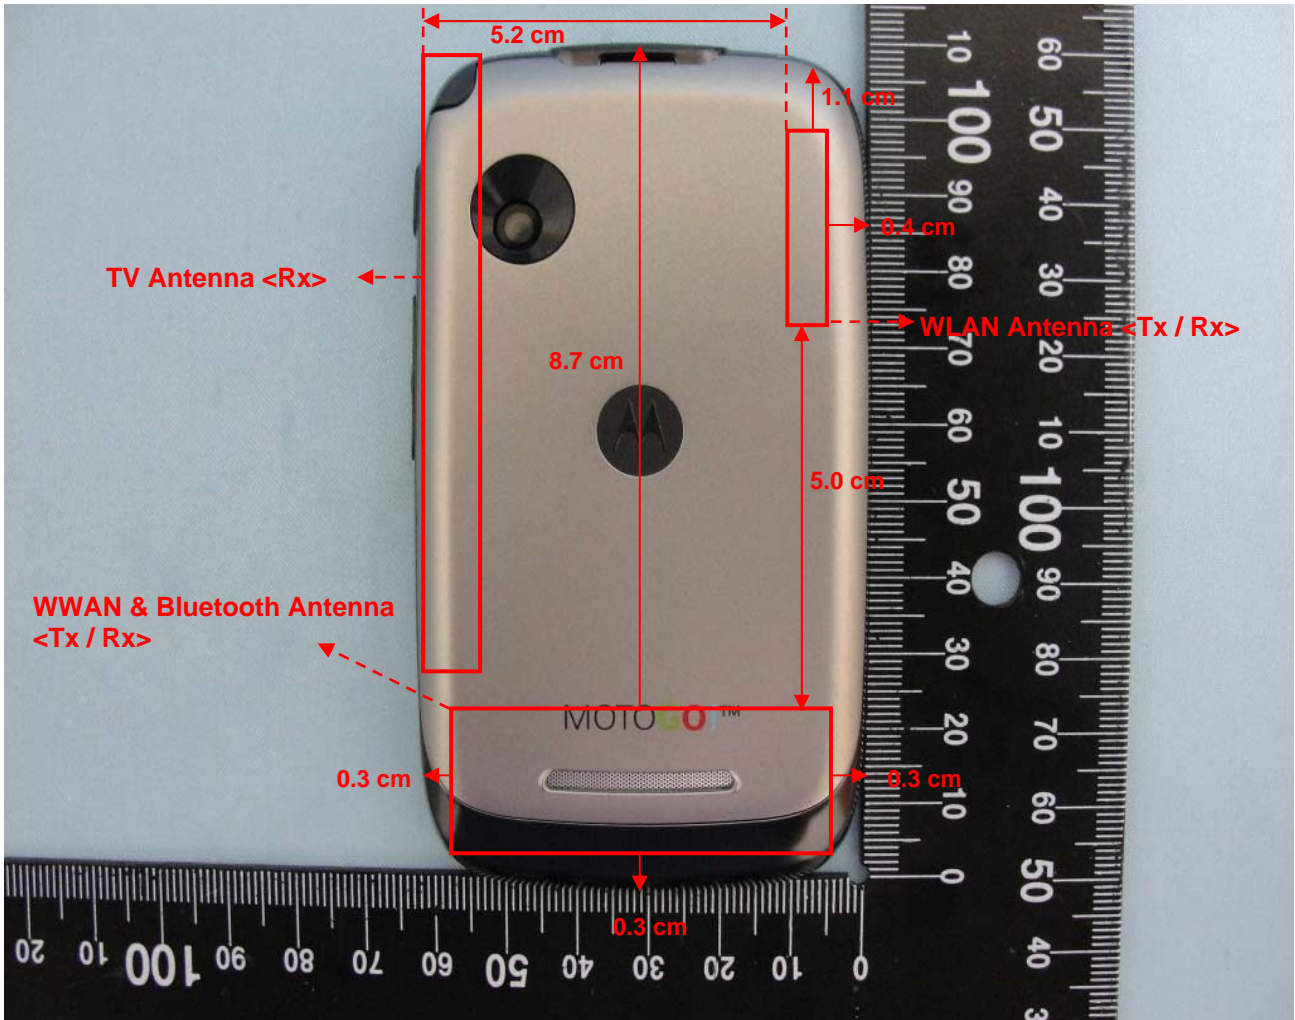

Brand Name: Motorola / Model Name: EX440 / Marketing Name: MOTOGO!™ TV

Antenna	Length	Width
WWAN & Bluetooth Antenna <Tx / Rx>	5.4 cm	1.8 cm
WLAN Antenna <Tx / Rx>	2.6 cm	0.4 cm
TV Antenna <Rx>	8.0 cm	0.3 cm