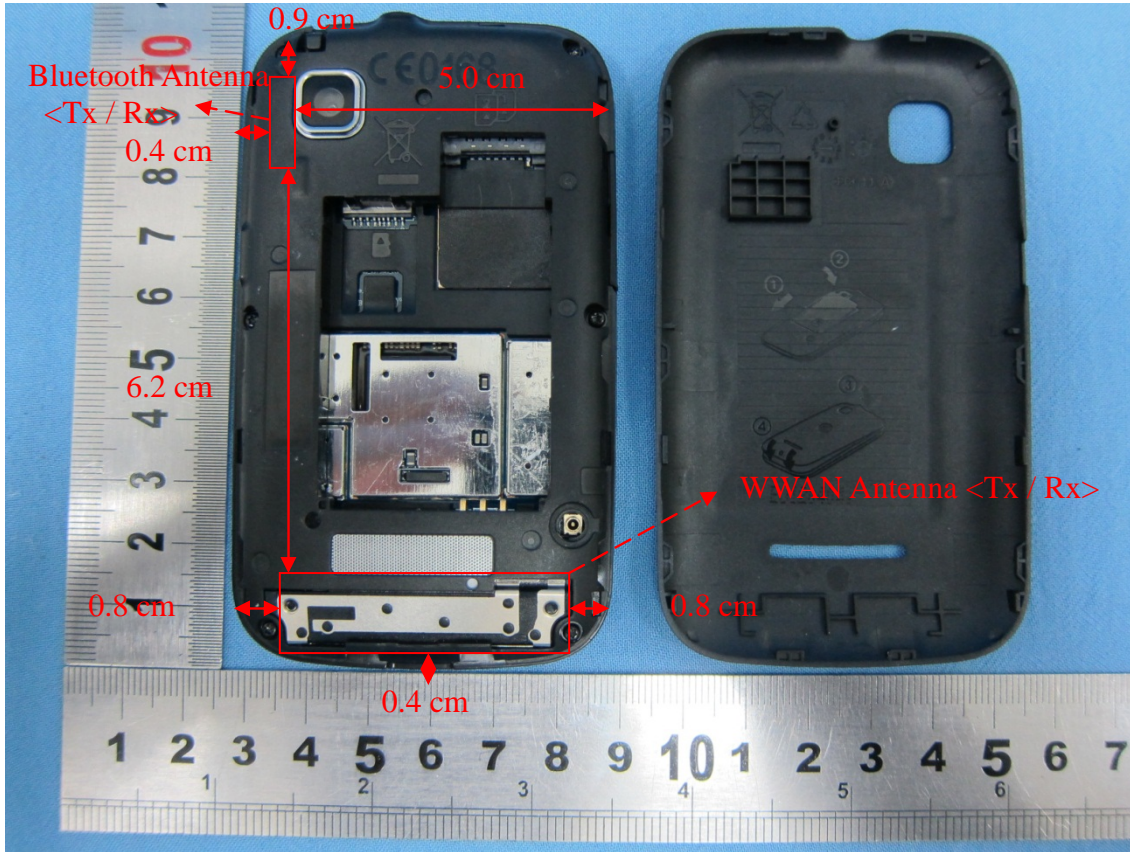

Appendix D. Product Photos

Antenna Location :

Antenna	Length	Width
WWAN Antenna <Tx / Rx>	4.4 cm	0.8 cm
Bluetooth Antenna < Tx / Rx >	2.1 cm	0.6 cm

Appendix E. Test Setup Photos

Right Cheek

Right Tilted

Left Cheek

Left Tilted

Front of the DUT with Phantom 1.5 cm Gap

Back of the DUT with Phantom 1.5 cm Gap