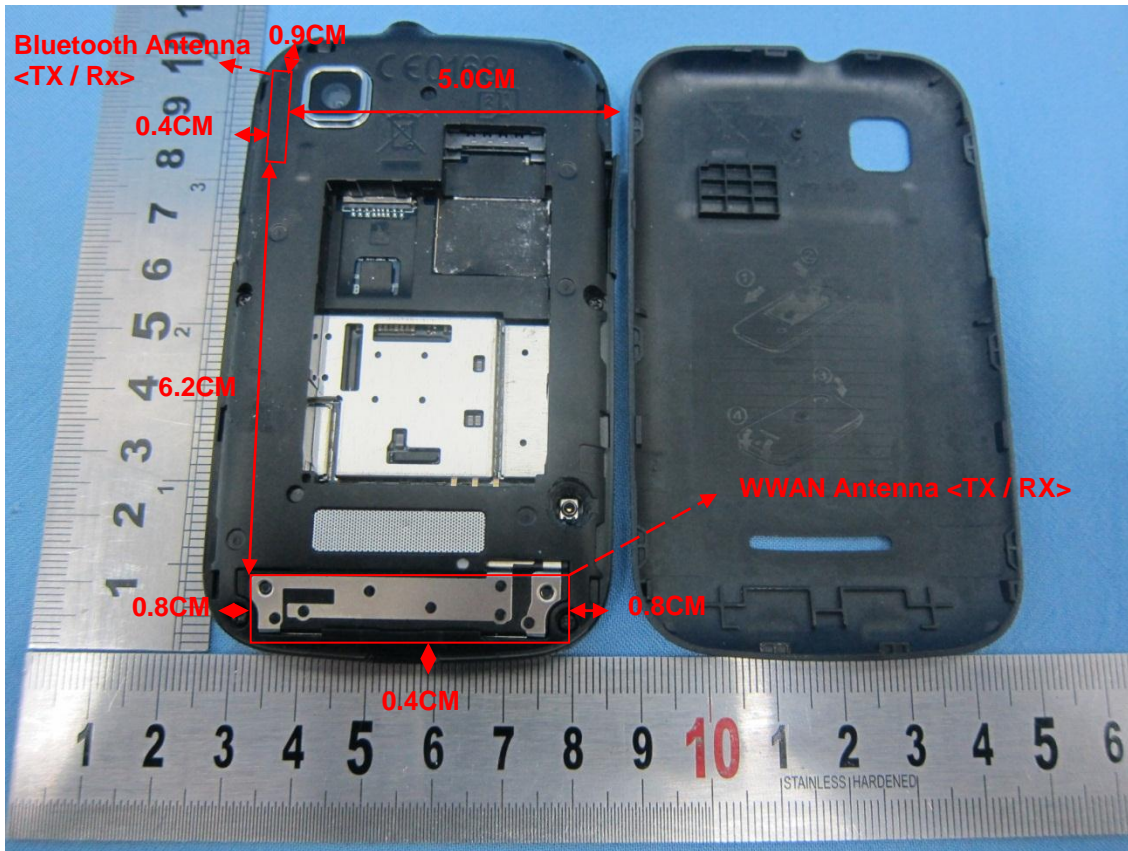

Product Photos

Antenna Location :

Antenna location	Length	Width
WWAN Antenna <Tx / Rx>	4.4CM	0.8CM
Bluetooth Antenna <Tx / Rx>	2.1CM	0.6CM

Test Setup Photos

Right Cheek

Right Tilted

Left Cheek

Left Tilted

Front of the DUT with Phantom 1.5 cm Gap
(DUT with Earphone)

Back of the DUT with Phantom 1.5 cm Gap
(DUT with Earphone)