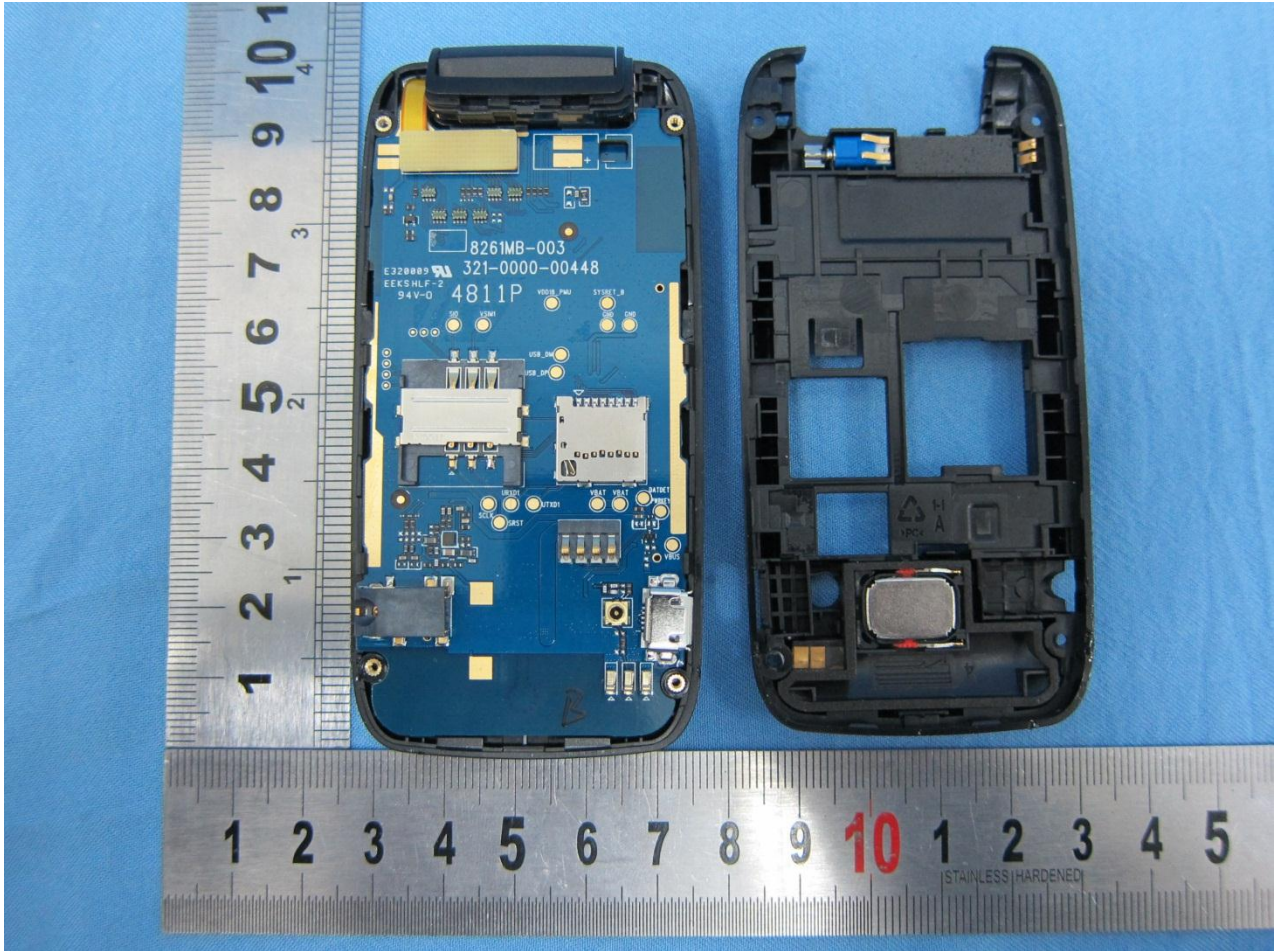

3. Internal Photograph of EUT

Brand Name: Motorola / Model Name: W419G/WX416

Brand Name: Motorola / Model Name: W419G/WX416

Brand Name: Motorola / Model Name: W419G/WX416

Brand Name: Motorola / Model Name: W419G/WX416

Brand Name: Motorola / Model Name: W419G/WX416

Brand Name: Motorola / Model Name: W419G/WX416

**Brand Name: Motorola / Model Name: W419G/WX416**

Brand Name: Motorola / Model Name: W419G/WX416

Brand Name: Motorola / Model Name: W419G/WX416