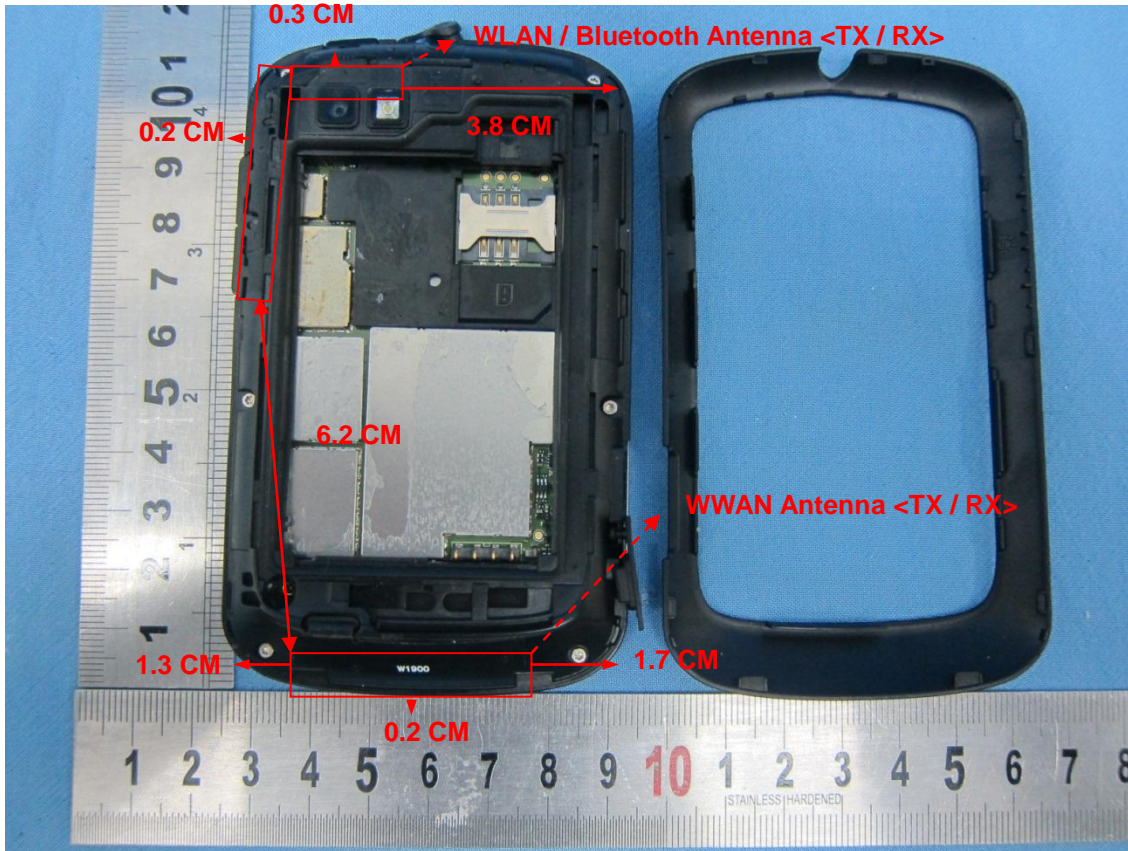

Product Photos

Antenna Location :

Antenna location	Length	Width
WWAN Antenna <Tx / Rx>	3.7CM	1.1CM
WLAN / Bluetooth Antenna <Tx / Rx>	3.2CM	2.6CM

### Test Setup Photos

Right Cheek

Right Tilted

Left Cheek

Left Tilted

Front of the DUT with Phantom 1 cm Gap  
(DUT without Earphone)

Back of the DUT with Phantom 1 cm Gap  
(DUT without Earphone)

Front of the DUT with Phantom 1 cm Gap  
(DUT with Earphone)