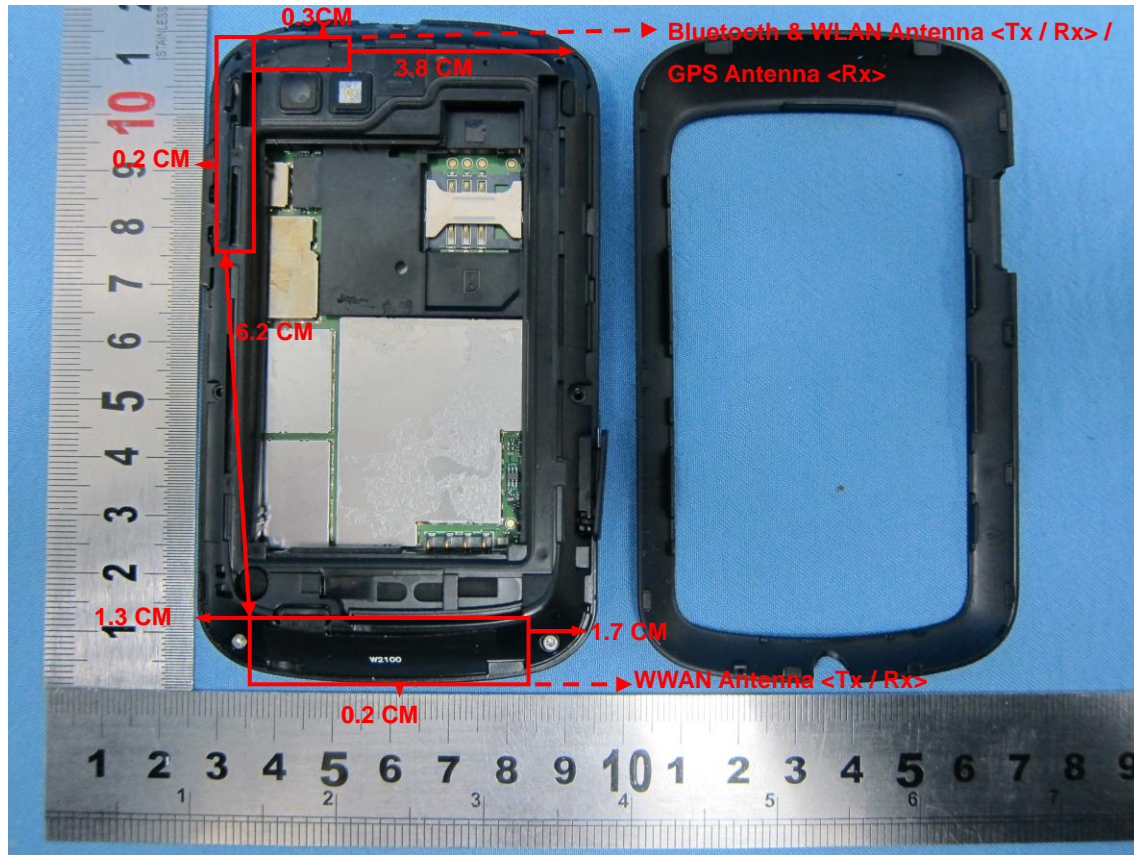

Brand Name: Motorola / Model Name: XT560 / Marketing Name: MOTOROLA DEFY PRO

| Antenna location | Length | Width |
|--|--------|--------|
| WWAN Antenna <Tx / Rx> | 3.6 cm | 1.1 cm |
| Bluetooth & WLAN Antenna <Tx / Rx> / GPS Antenna <Rx> | 3.2 cm | 2.6 cm |