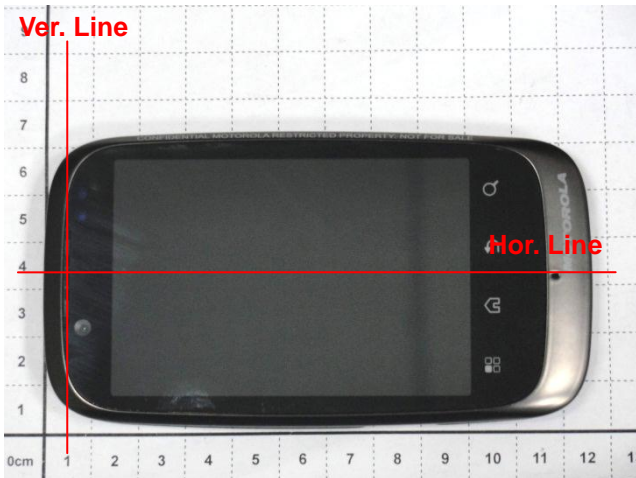

Appendix D. Product Photos

Antenna Location :

Appendix E. Test Setup Photos

Right Cheek

Left Cheek

Rear Face of the DUT with Phantom 1 cm Gap