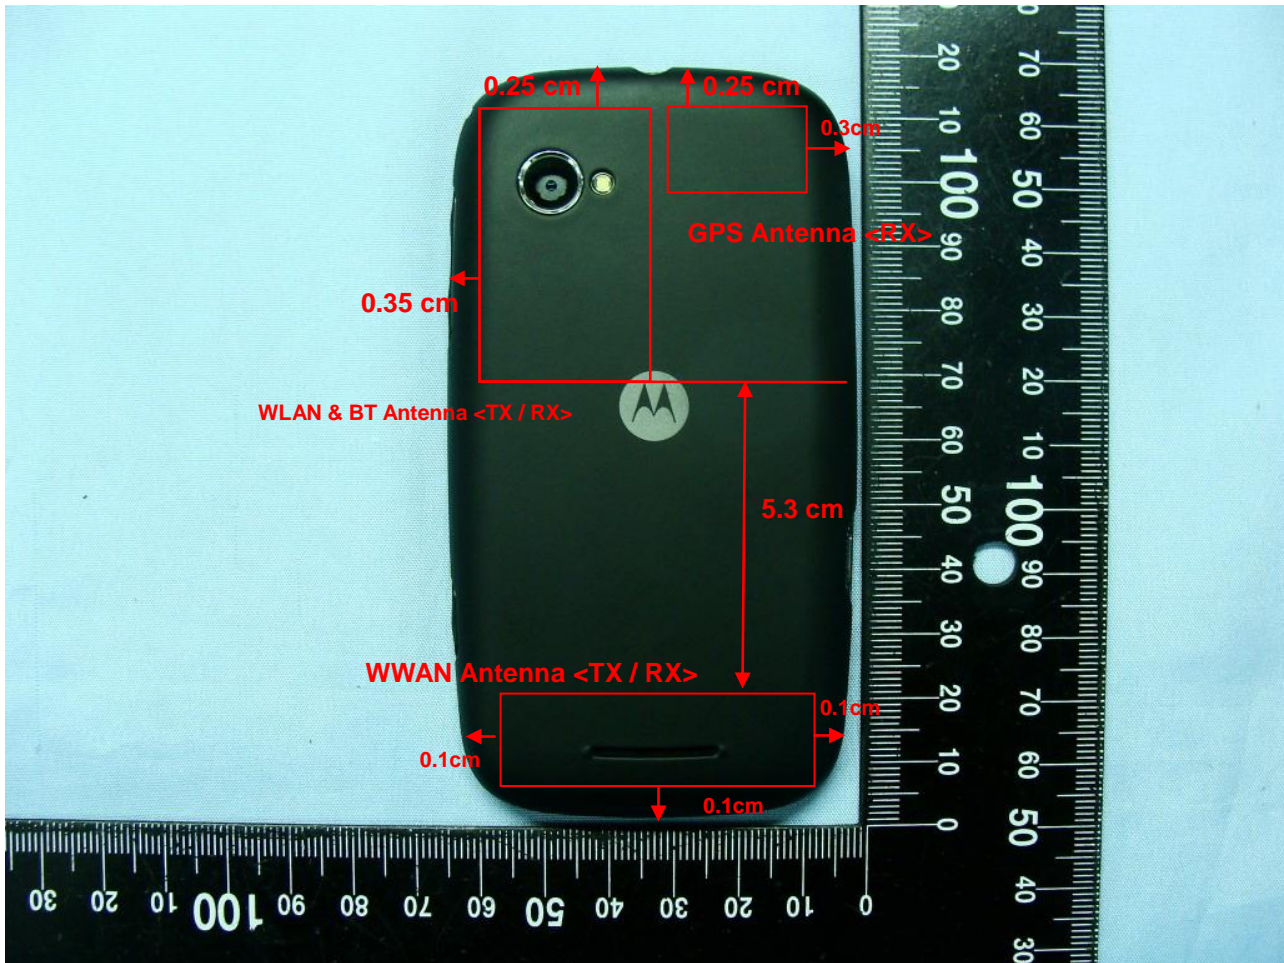

Appendix D. Product Photos

Antenna Location :

Appendix E. Test Setup Photos

Right Cheek

Left Cheek

Rear Face of the DUT with Phantom 1 cm Gap