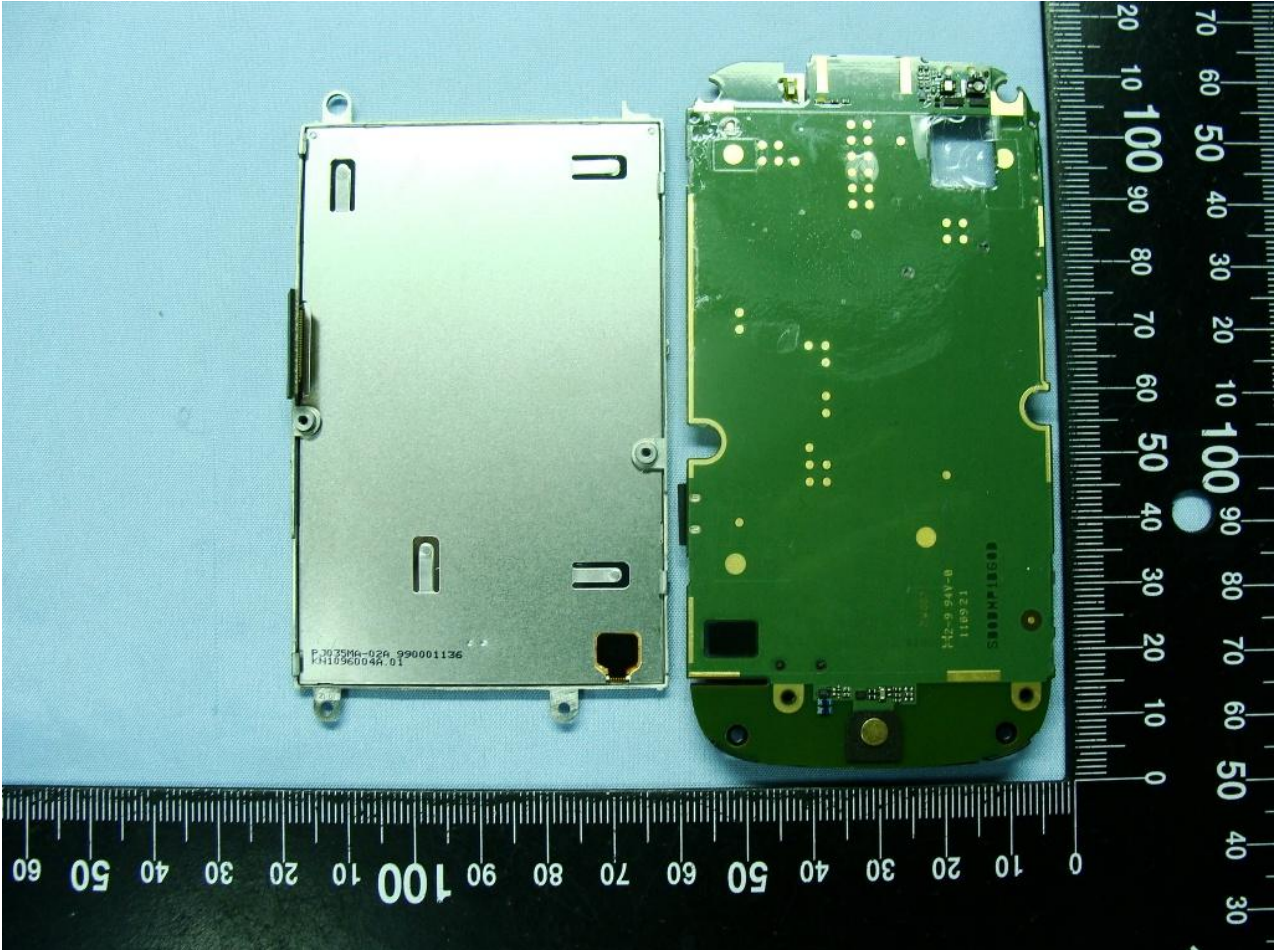

3. Internal Photograph of EUT

Brand Name: MOTOROLA / Model Name: XT530

Brand Name: MOTOROLA / Model Name: XT530

Brand Name: MOTOROLA / Model Name: XT530

Brand Name: MOTOROLA / Model Name: XT530

Brand Name: MOTOROLA / Model Name: XT530

GPS Antenna