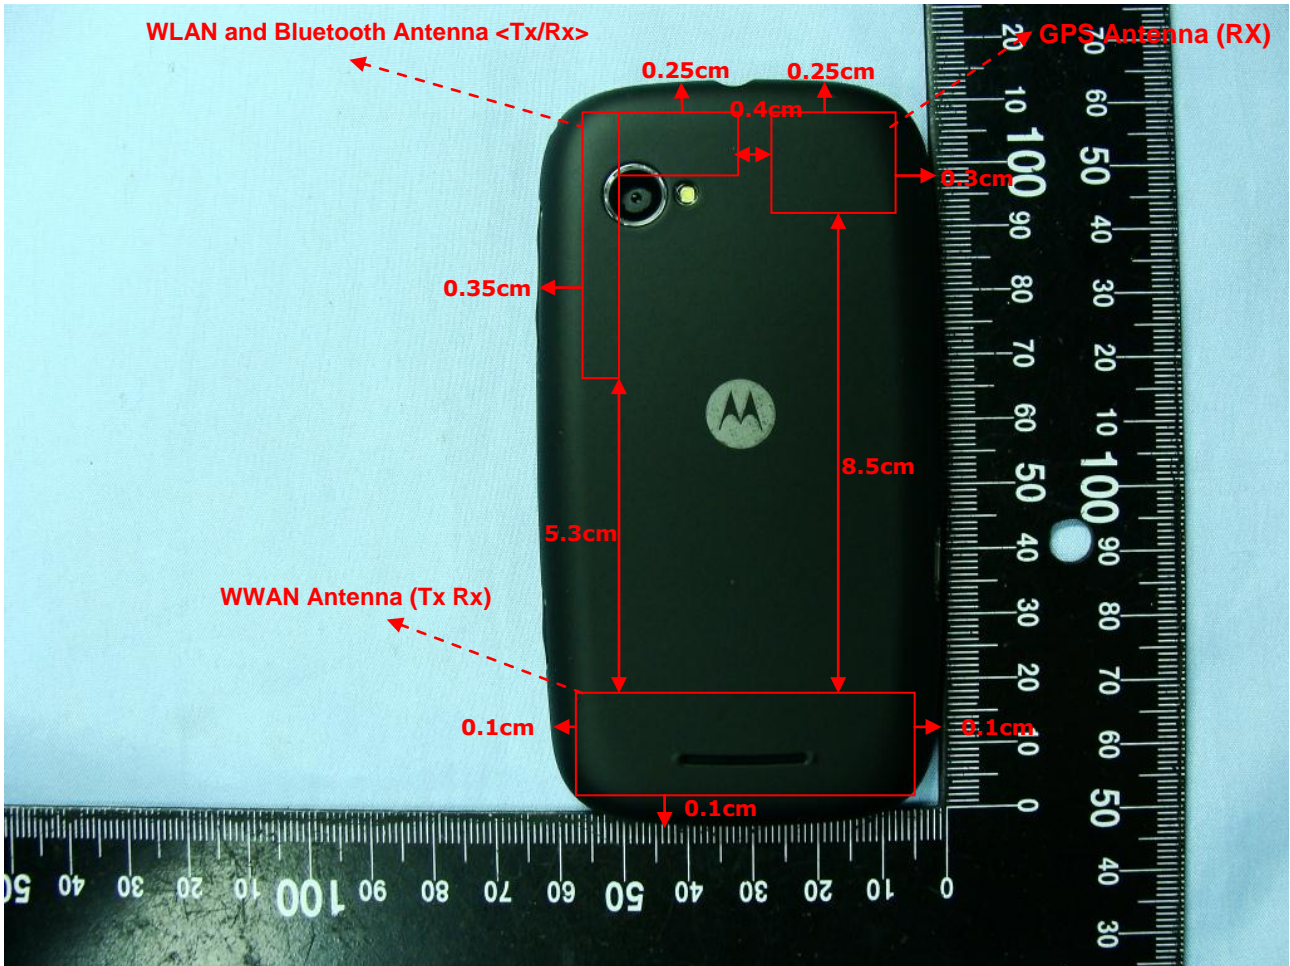

Brand Name: MOTOROLA / Model Name: XT531

Antenna location	Length	Width
WWAN Antenna(TX/RX)	5.7cm	1.2cm
Bluetooth & WLAN Antenna(TX/RX)	4.5cm	3.6cm
GPS Antenna(RX)	1.9cm	1.7cm