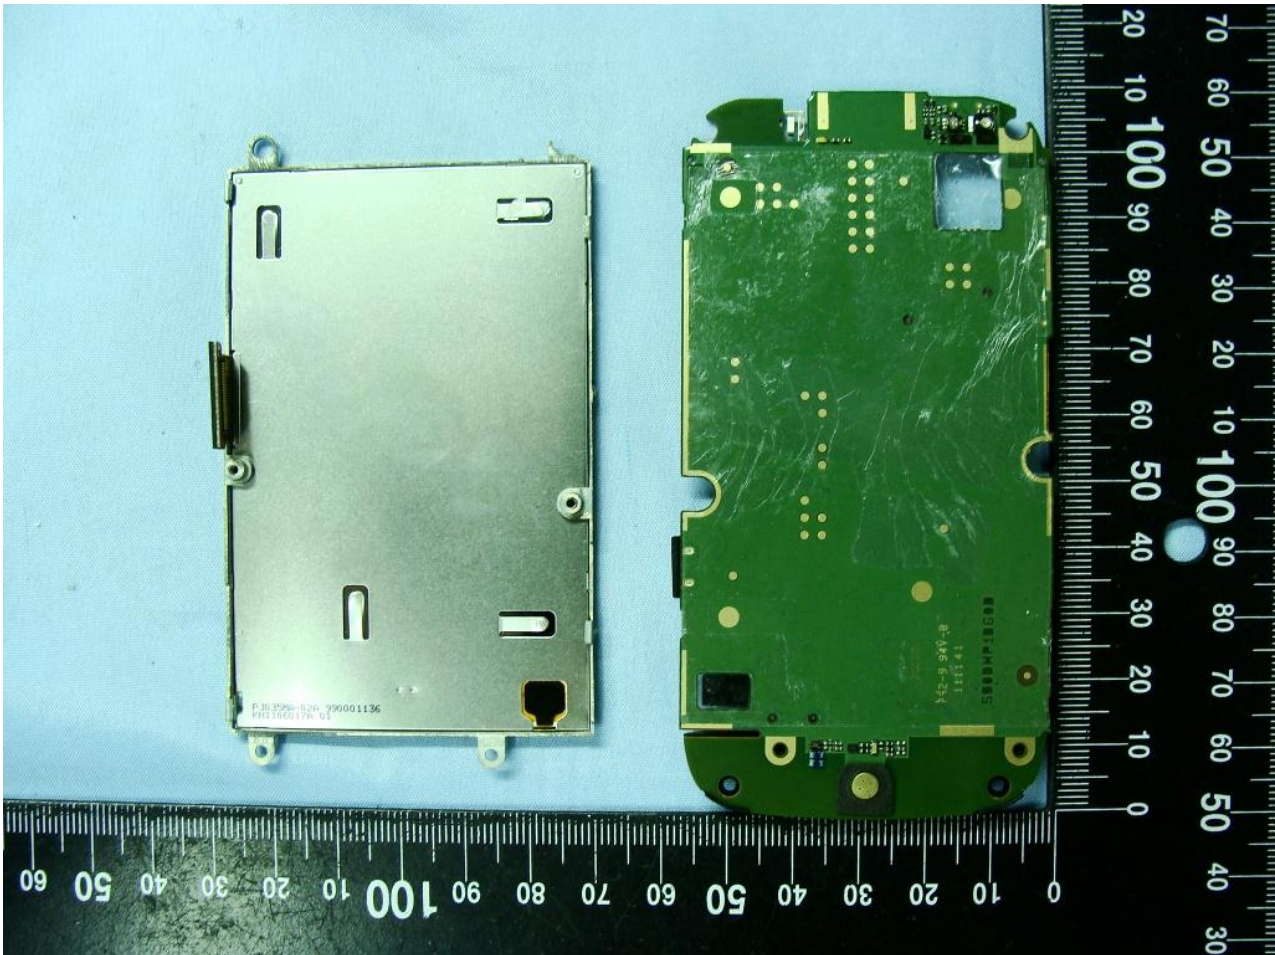

3. Internal Photograph of EUT

Brand Name: MOTOROLA / Model Name: XT531

Brand Name: MOTOROLA / Model Name: XT531

Brand Name: MOTOROLA / Model Name: XT531

Brand Name: MOTOROLA / Model Name: XT531

Brand Name: MOTOROLA / Model Name: XT531

Bluetooth & WLAN Antenna

Brand Name: MOTOROLA / Model Name: XT531

GPS Antenna