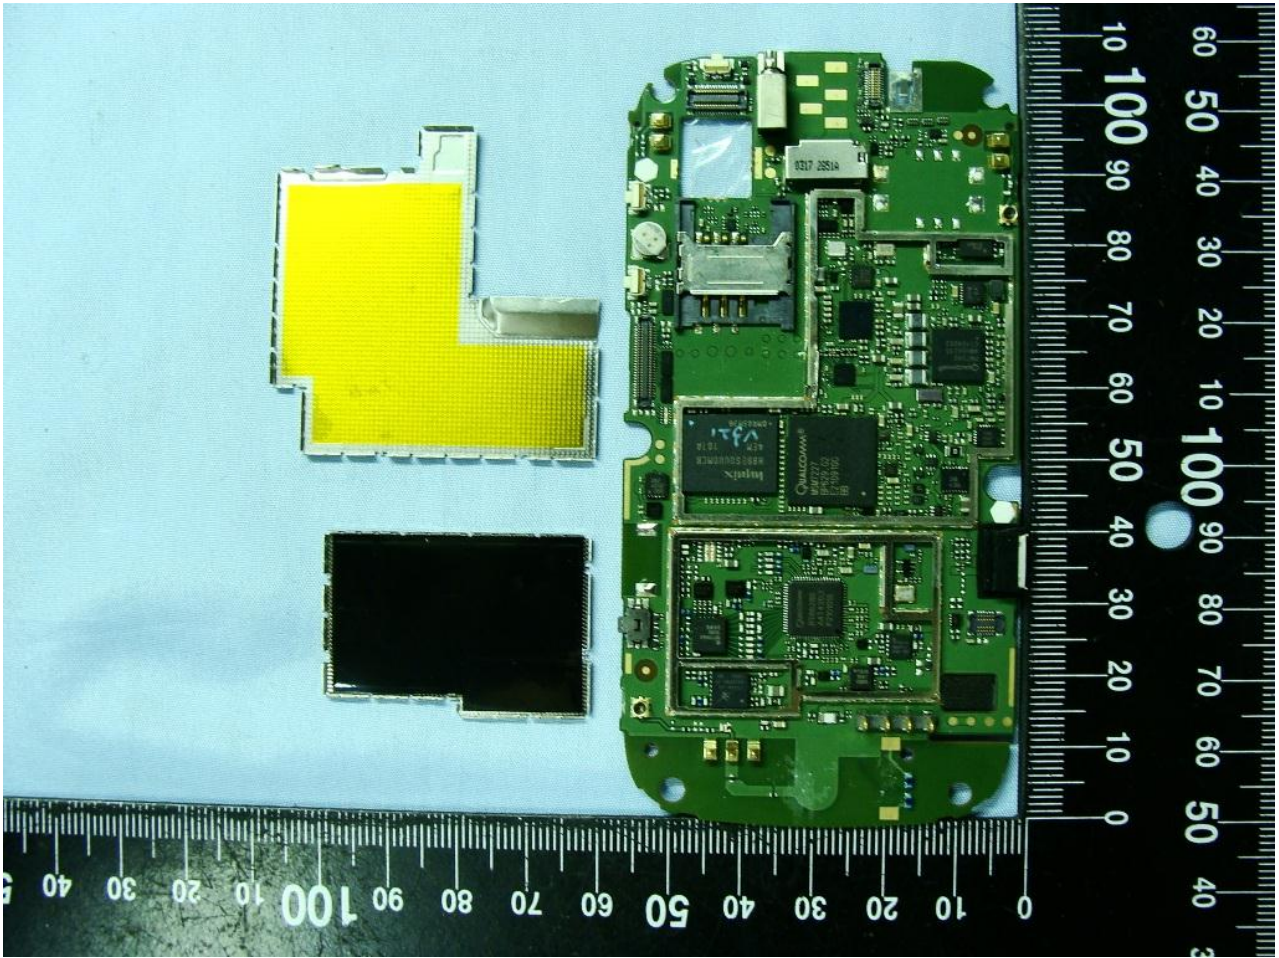

3. Internal Photograph of EUT

Brand Name: MOTOROLA / Model Name: XT531

Brand Name: MOTOROLA / Model Name: XT531

Brand Name: MOTOROLA / Model Name: XT531

Brand Name: MOTOROLA / Model Name: XT531

Brand Name: MOTOROLA / Model Name: XT531

Bluetooth & WLAN Antenna

Brand Name: MOTOROLA / Model Name: XT531

GPS Antenna