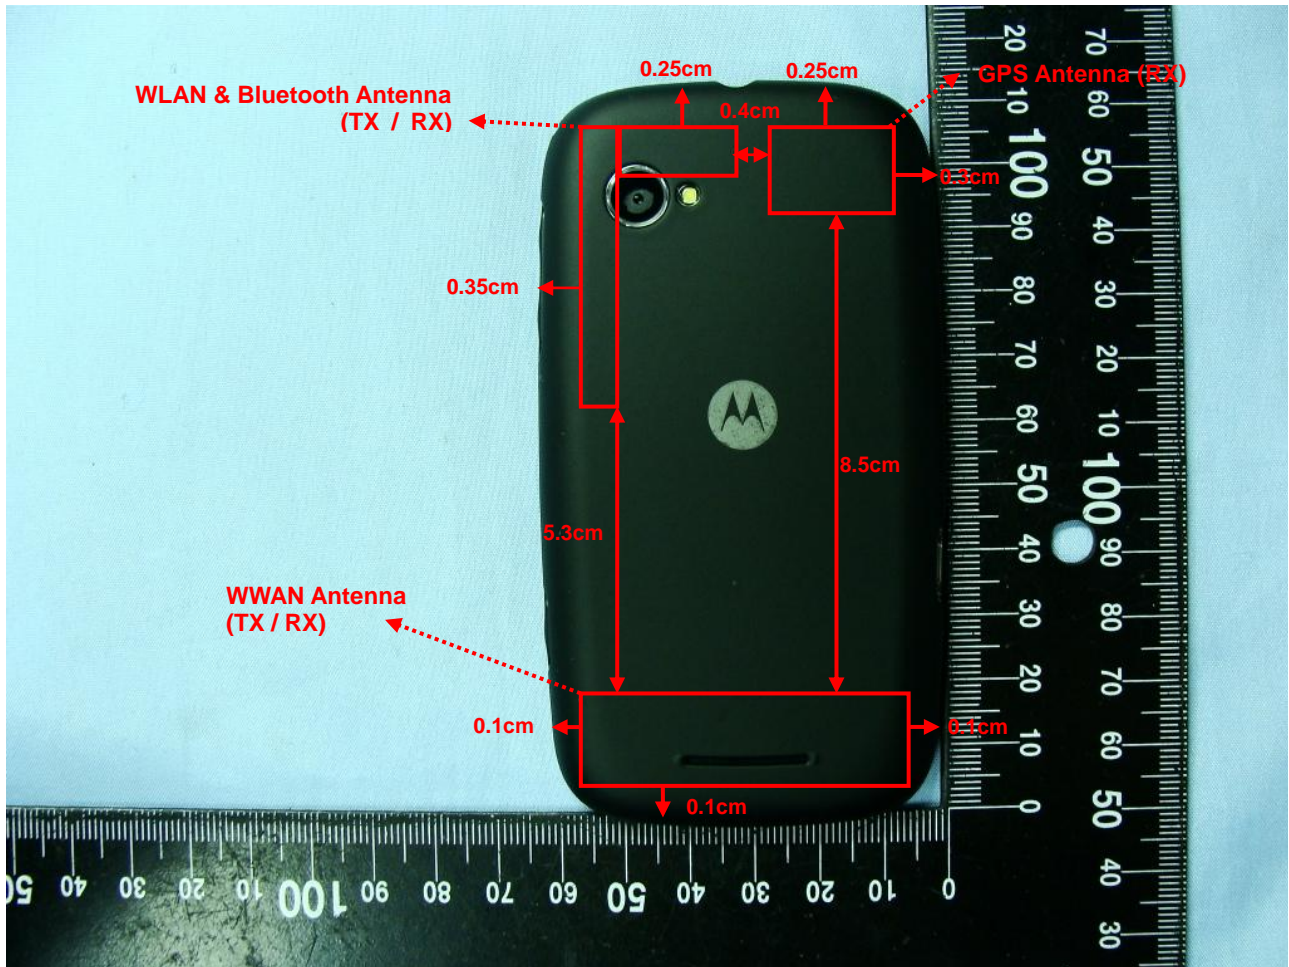

Antenna Location :

Appendix E. Test Setup Photos

Right Cheek

Right Tilted

Left Cheek

Left Tilted

Rear Face of the DUT with Phantom 1 cm Gap
(EUT without Earphone)

Rear Face of the DUT with Phantom 1 cm Gap
(EUT with Earphone)

Front Face of the DUT with Phantom 1 cm Gap

Right side of the DUT with Phantom 1 cm Gap

Left side of the DUT with Phantom 1 cm Gap

Top side of the DUT with Phantom 1 cm Gap

Down side of the DUT with Phantom 1 cm Gap