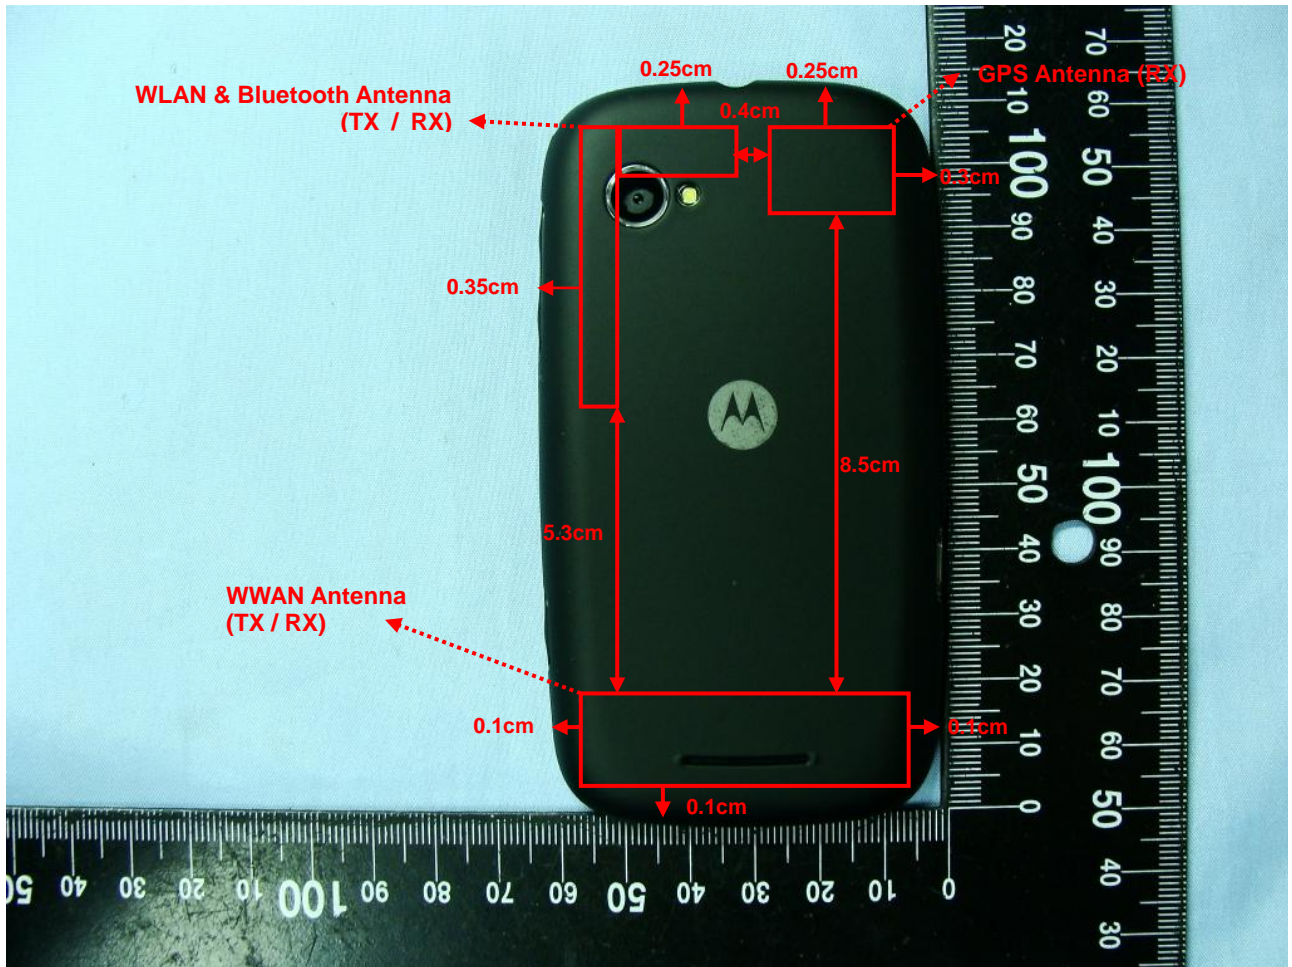

Antenna Location :

Appendix E. Test Setup Photos

Right Cheek

Right Tilted

Left Cheek

Left Tilted

Rear Face of the DUT with Phantom 1 cm Gap
(EUT without Earphone)

Rear Face of the DUT with Phantom 1 cm Gap
(EUT with Earphone)

Front Face of the DUT with Phantom 1 cm Gap

Right side of the DUT with Phantom 1 cm Gap

Left side of the DUT with Phantom 1 cm Gap

Top side of the DUT with Phantom 1 cm Gap

Down side of the DUT with Phantom 1 cm Gap