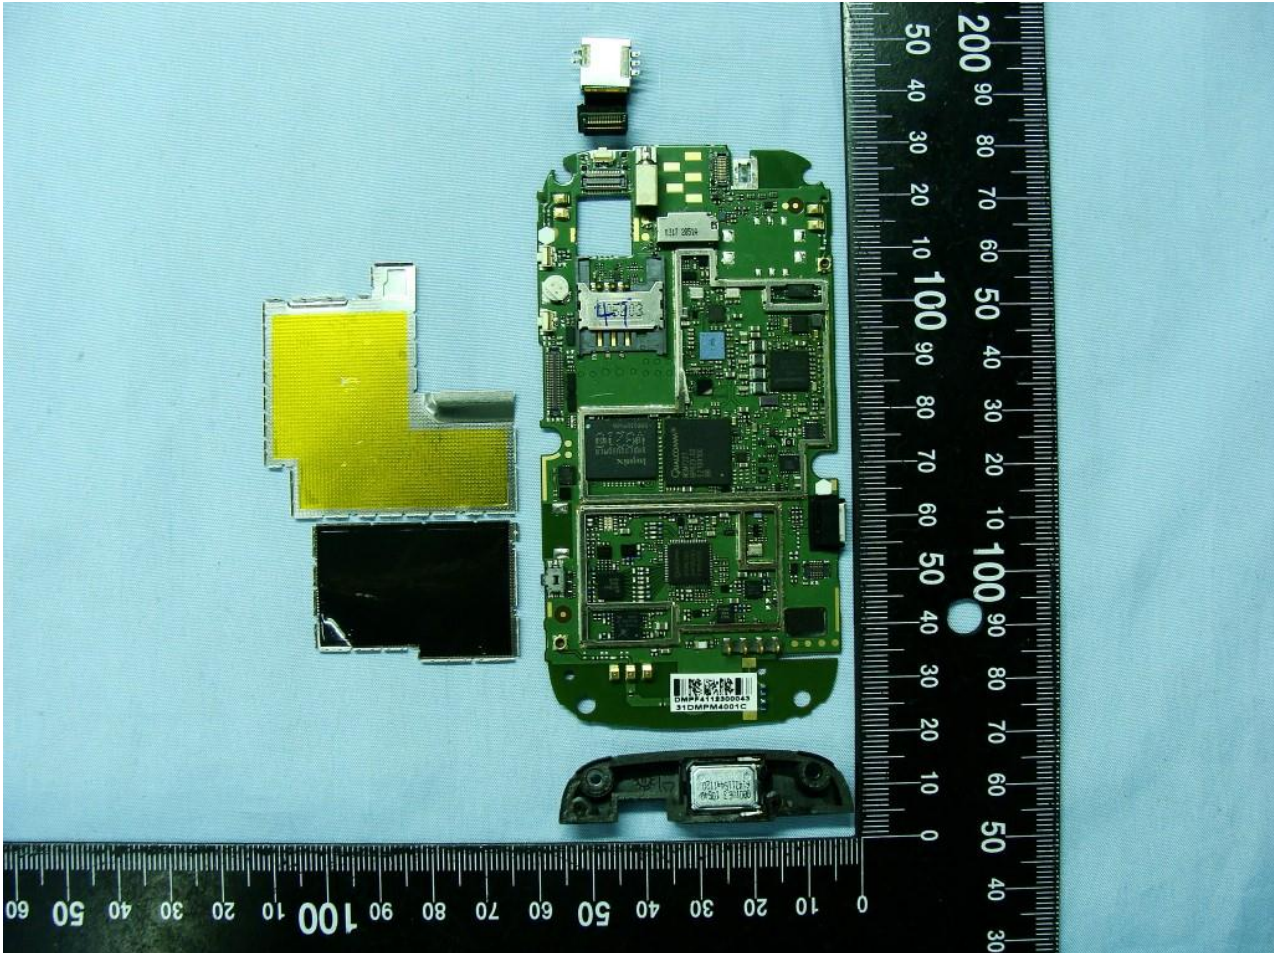

3. Internal Photograph of EUT

Brand Name: MOTOROLA / Model Name: XT531

Brand Name: MOTOROLA / Model Name: XT531

Brand Name: MOTOROLA / Model Name: XT531

WWAN Antenna <Tx / Rx>

Brand Name: MOTOROLA / Model Name: XT531

WLAN & Bluetooth Antenna <Tx / Rx>

Brand Name: MOTOROLA / Model Name: XT531

GPS Antenna <Rx Only>