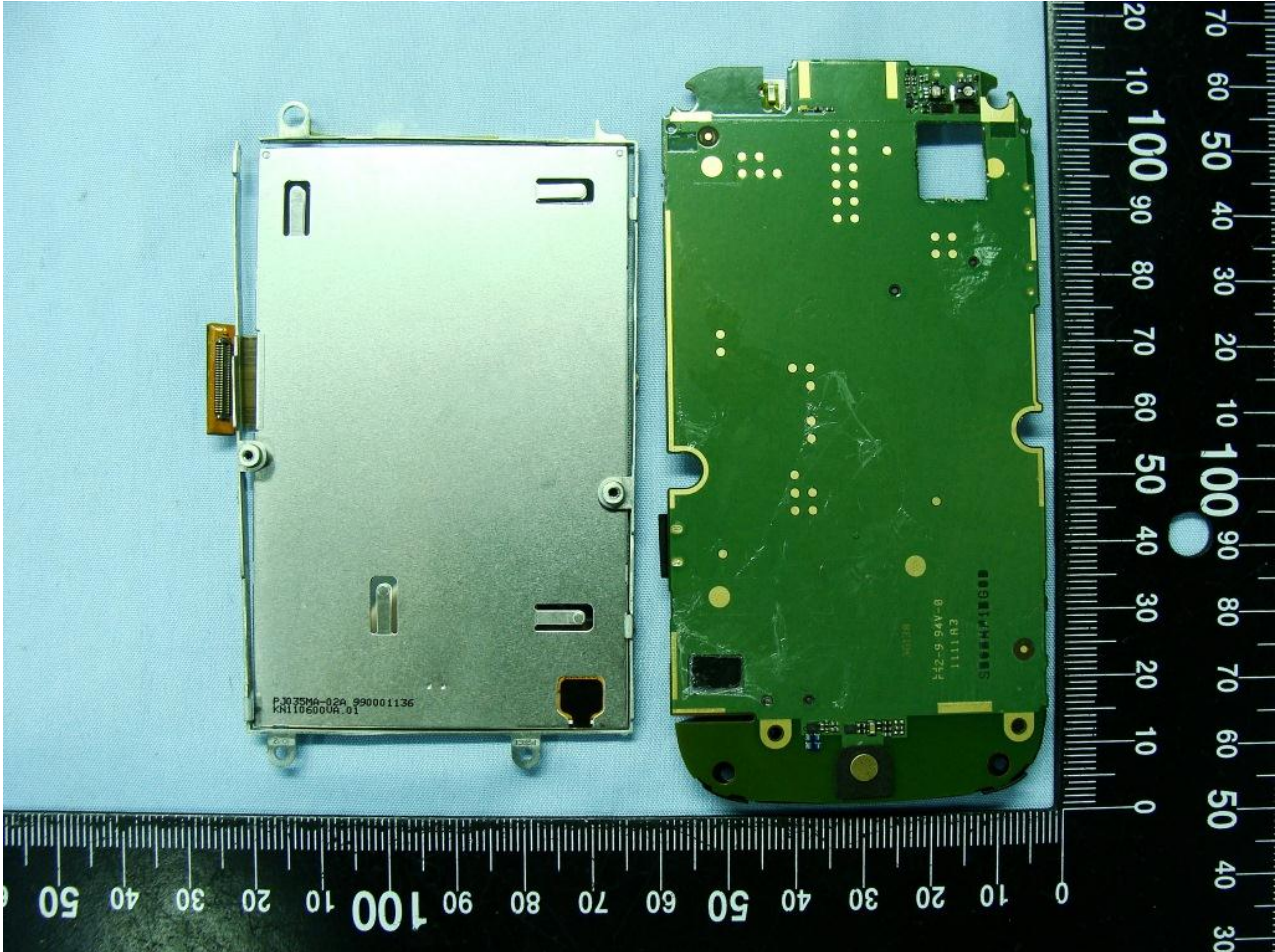

3. Internal Photograph of EUT

Brand Name: MOTOROLA / Model Name: XT531

Brand Name: MOTOROLA / Model Name: XT531

Brand Name: MOTOROLA / Model Name: XT531

WWAN Antenna <Tx / Rx>

Brand Name: MOTOROLA / Model Name: XT531