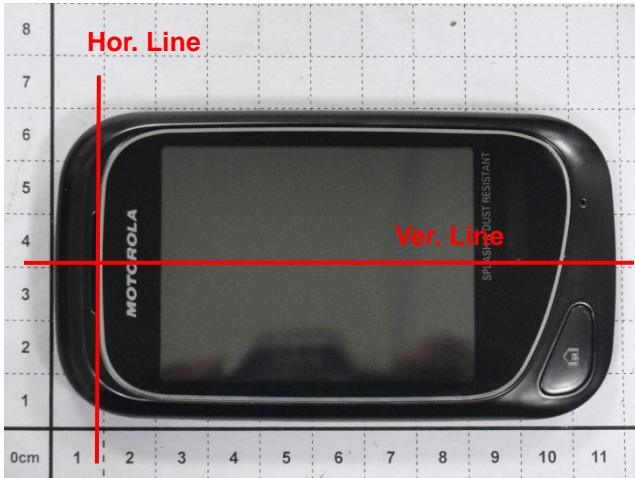

Appendix D. Product Photos

Antenna Location :

## Appendix E. Test Setup Photos

Right Cheek

Right Tilted

Left Cheek

Left Tilted

Face of the DUT with Phantom 1.5 cm Gap

Bottom of the DUT with Phantom 1.5 cm Gap