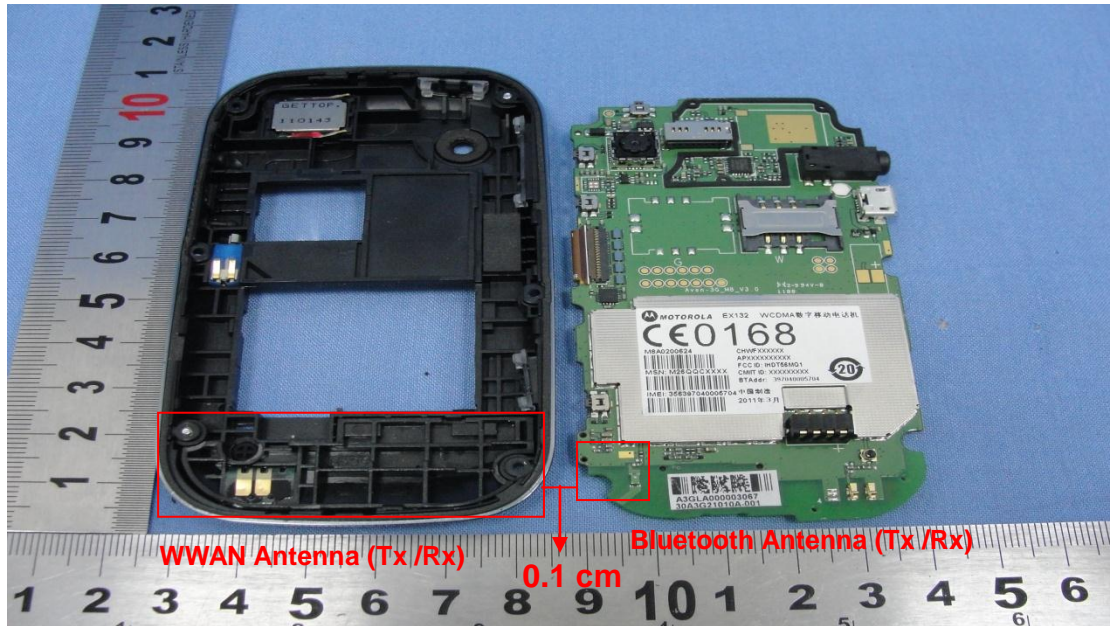

Appendix D. Product Photos

Antenna Location :

## Appendix E. Test Setup Photos

Right Cheek

Right Tilted

Left Cheek

Left Tilted

Face of the DUT with Phantom 1.5 cm Gap

Bottom of the DUT with Phantom 1.5 cm Gap