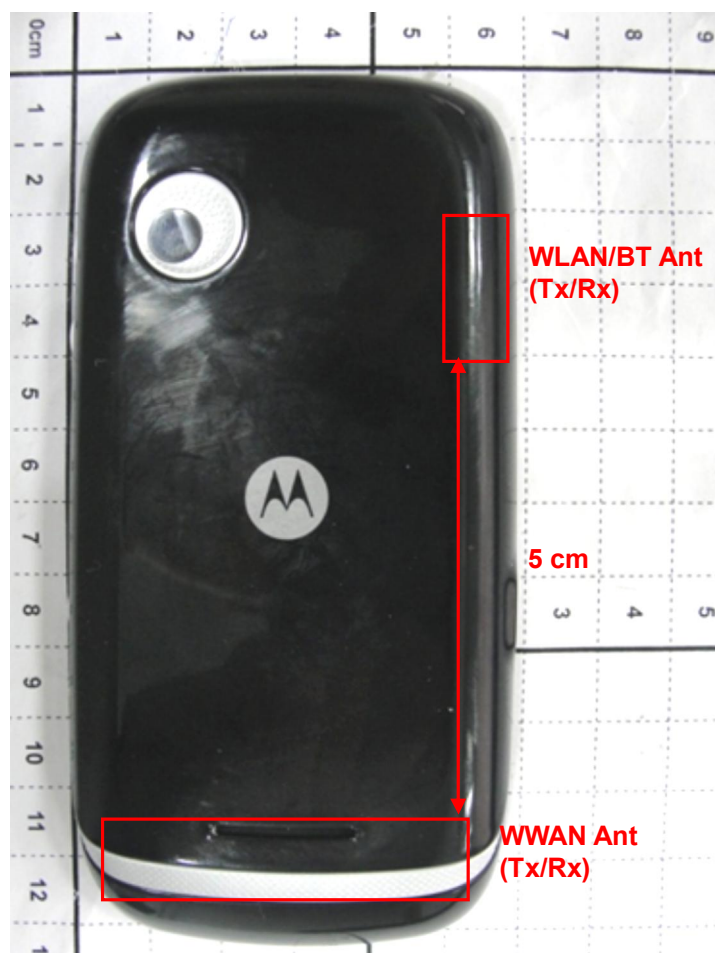

Appendix D. Product Photos

Antenna Location :

Appendix E. Test Setup Photos

Right Cheek

Right Tilted

Left Cheek

Left Tilted

**Front Face of the DUT with Phantom 1 cm Gap
(DUT without Earphone)**

**Rear Face of the DUT with Phantom 1 cm Gap
(DUT without Earphone)**

**Rear Face of the DUT with Phantom 1 cm Gap
(DUT with Earphone)**

**Left Side of the DUT with Phantom 1 cm Gap
(DUT without Earphone)**

**Top Side of the DUT with Phantom 1 cm Gap
(DUT without Earphone)**