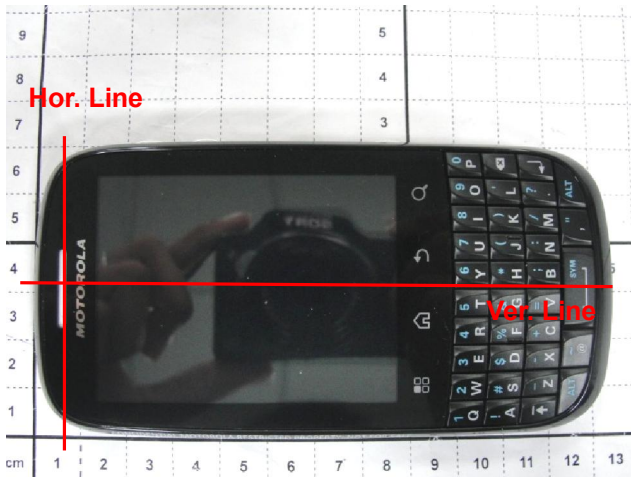

Appendix D. Product Photos

Antenna Location :

Appendix E. Test Setup Photos

Right Cheek

Right Tilted

Left Cheek

Left Tilted

**Front Face of the DUT with Phantom 1 cm Gap
(DUT without Earphone)**

**Rear Face of the DUT with Phantom 1 cm Gap
(DUT without Earphone)**

**Rear Face of the DUT with Phantom 1 cm Gap
(DUT with Earphone)**

**Left Side of the DUT with Phantom 1 cm Gap
(DUT without Earphone)**