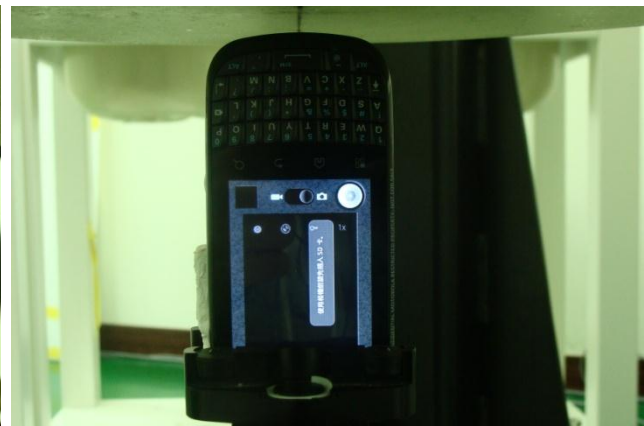

Bottom Side of the DUT with Phantom 1 cm Gap
(DUT without Earphone)