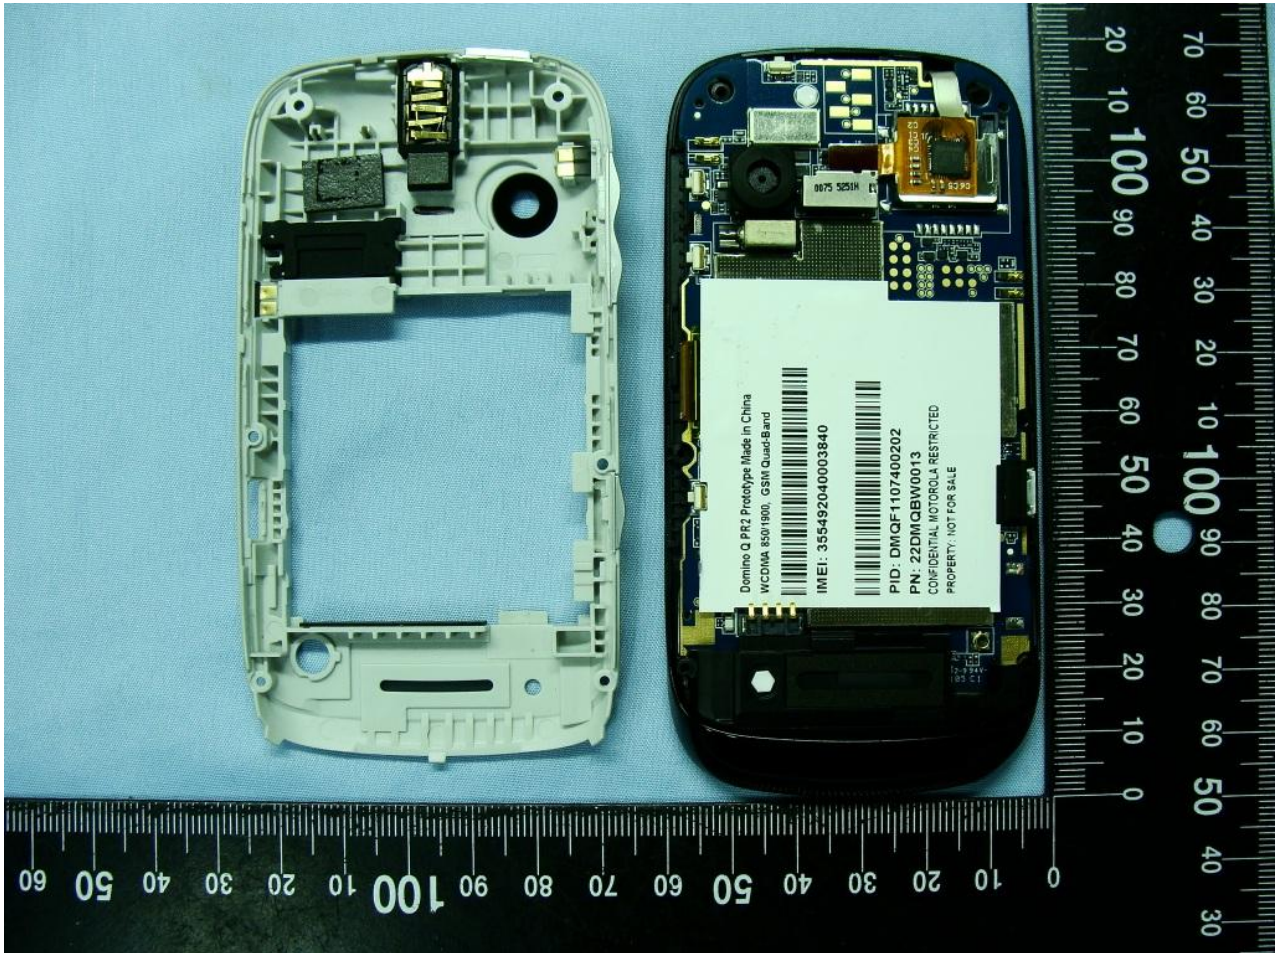

**Internal Photograph of EUT**

**Brand Name: MOTOROLA / Model Name: XT316**

Brand Name: MOTOROLA / Model Name: XT316

Brand Name: MOTOROLA / Model Name: XT316

Brand Name: MOTOROLA / Model Name: XT316

Brand Name: MOTOROLA / Model Name: XT316