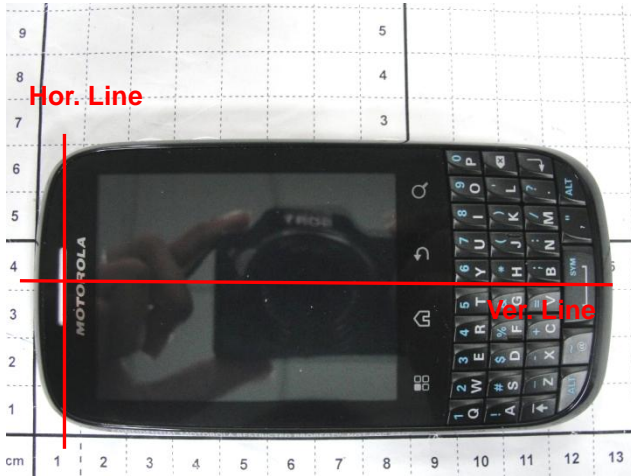

Appendix D. Product Photos

Antenna Location :

Appendix E. Test Setup Photos

Right Cheek

Right Tilted

Left Cheek

Left Tilted

Front Face of the DUT with Phantom 1 cm Gap
(DUT without Earphone)