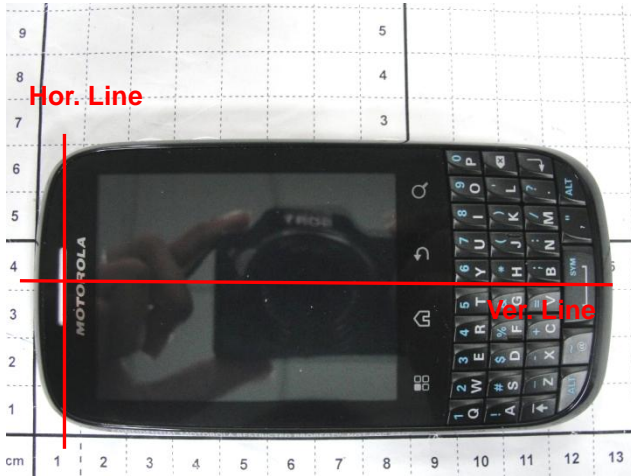

Appendix D. Product Photos

Antenna Location :

Appendix E. Test Setup Photos

Right Cheek

Right Tilted

Left Cheek

Left Tilted

Front Face of the DUT with Phantom 1 cm Gap
(DUT without Earphone)

Rear Face of the DUT with Phantom 1 cm Gap
(DUT without Earphone)

Rear Face of the DUT with Phantom 1 cm Gap
(DUT with Earphone)

Left Side of the DUT with Phantom 1 cm Gap
(DUT without Earphone)

Top Side of the DUT with Phantom 1 cm Gap
(DUT without Earphone)