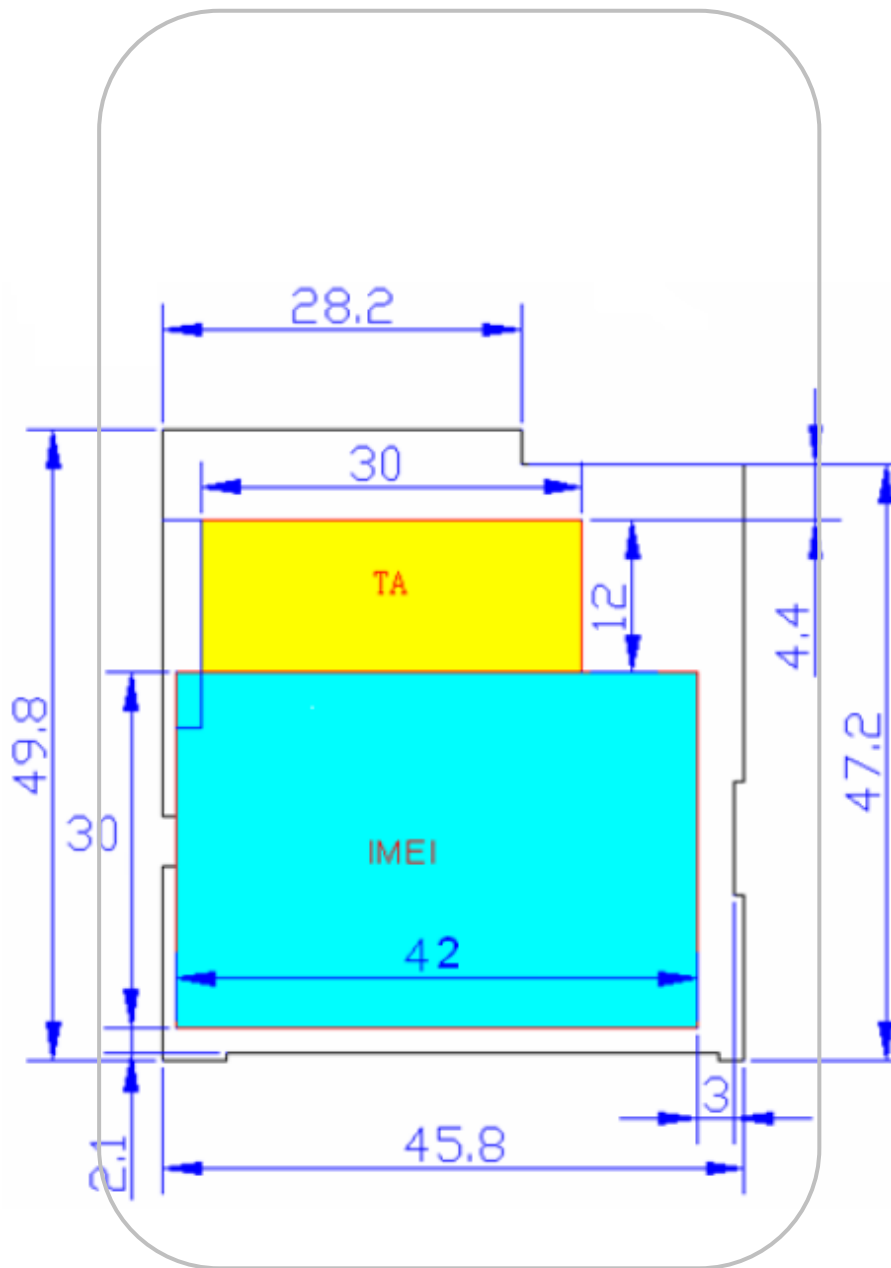

XT316 Label Location

The blank is the battery door , the yellow space is TA label and the blue space is IMEI label.