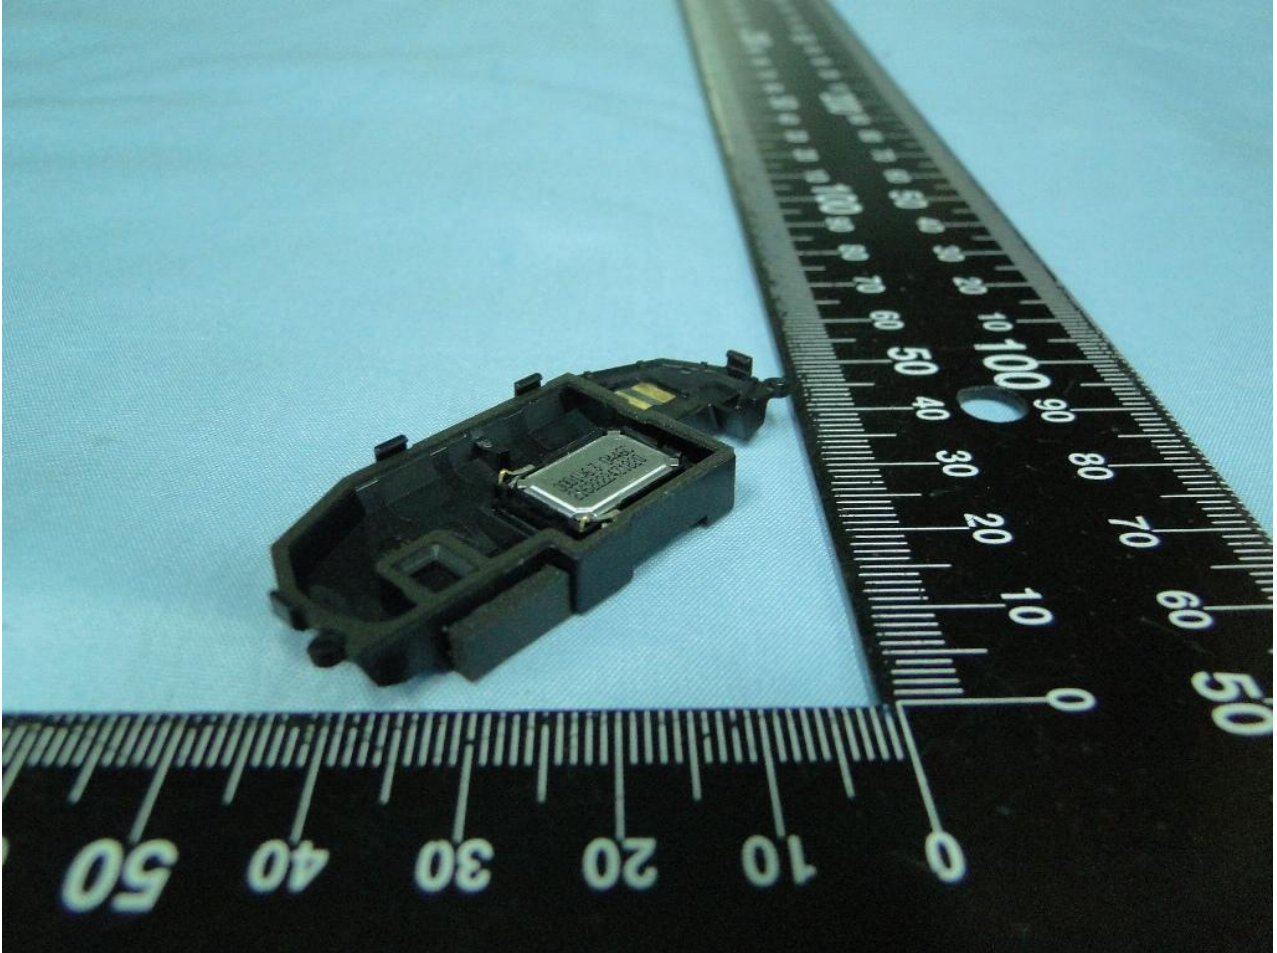

3. Internal Photograph of EUT

Brand Name: MOTOROLA / Model Name: XT316

Brand Name: MOTOROLA / Model Name: XT316

Brand Name: MOTOROLA / Model Name: XT316

WWAN Antenna <Tx/Rx>

Brand Name: MOTOROLA / Model Name: XT316