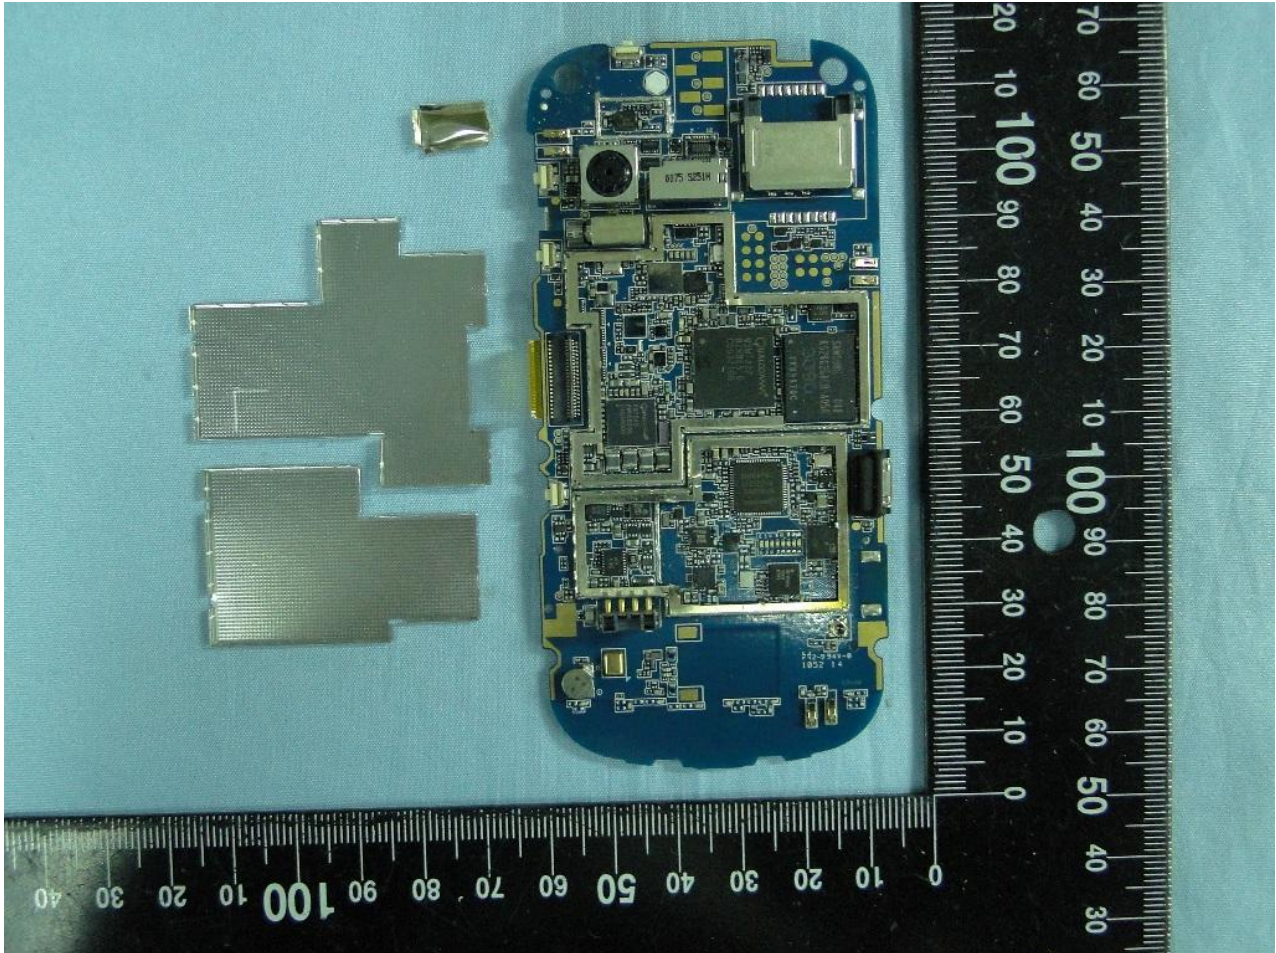

3. Internal Photograph of EUT

Brand Name: MOTOROLA / Model Name: XT316

Brand Name: MOTOROLA / Model Name: XT316

Brand Name: MOTOROLA / Model Name: XT316

WWAN Antenna <Tx/Rx>

Brand Name: MOTOROLA / Model Name: XT316

Brand Name: MOTOROLA / Model Name: XT316

**Bluetooth and WLAN Antenna <Tx/Rx>**

Brand Name: MOTOROLA / Model Name: XT316

GPS Antenna <Rx>