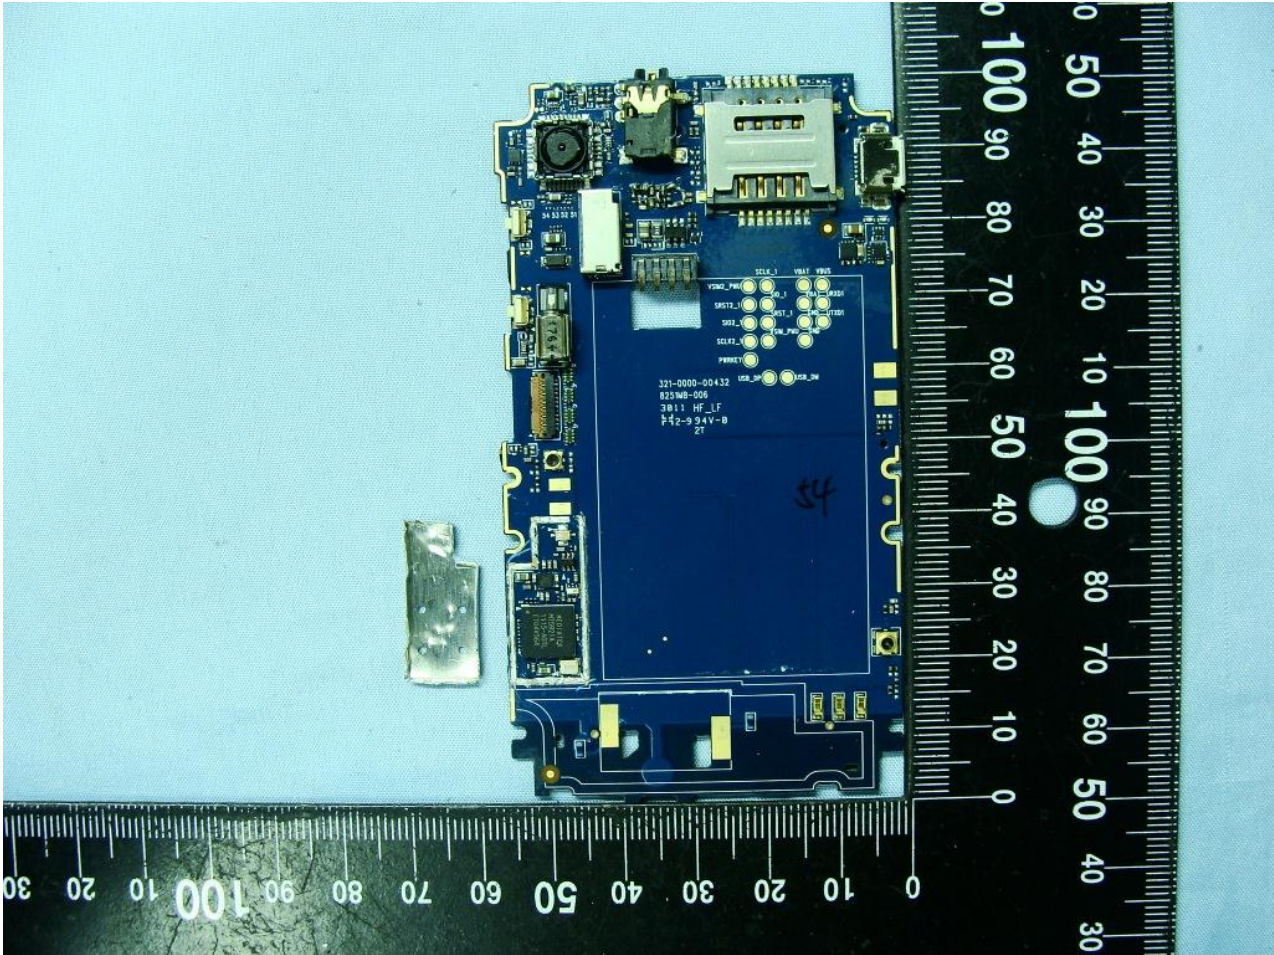

3. Internal Photograph of EUT

Brand Name: MOTOROLA / Model Name: EX225

Brand Name: MOTOROLA / Model Name: EX225

Brand Name: MOTOROLA / Model Name: EX225

Brand Name: MOTOROLA / Model Name: EX225

Brand Name: MOTOROLA / Model Name: EX225

WWAN Antenna <Tx / Rx>

Brand Name: MOTOROLA / Model Name: EX225

Brand Name: MOTOROLA / Model Name: EX225

WLAN Antenna &lt;Tx / Rx&gt;

Brand Name: MOTOROLA / Model Name: EX225

**Bluetooth Antenna <Tx / Rx>**