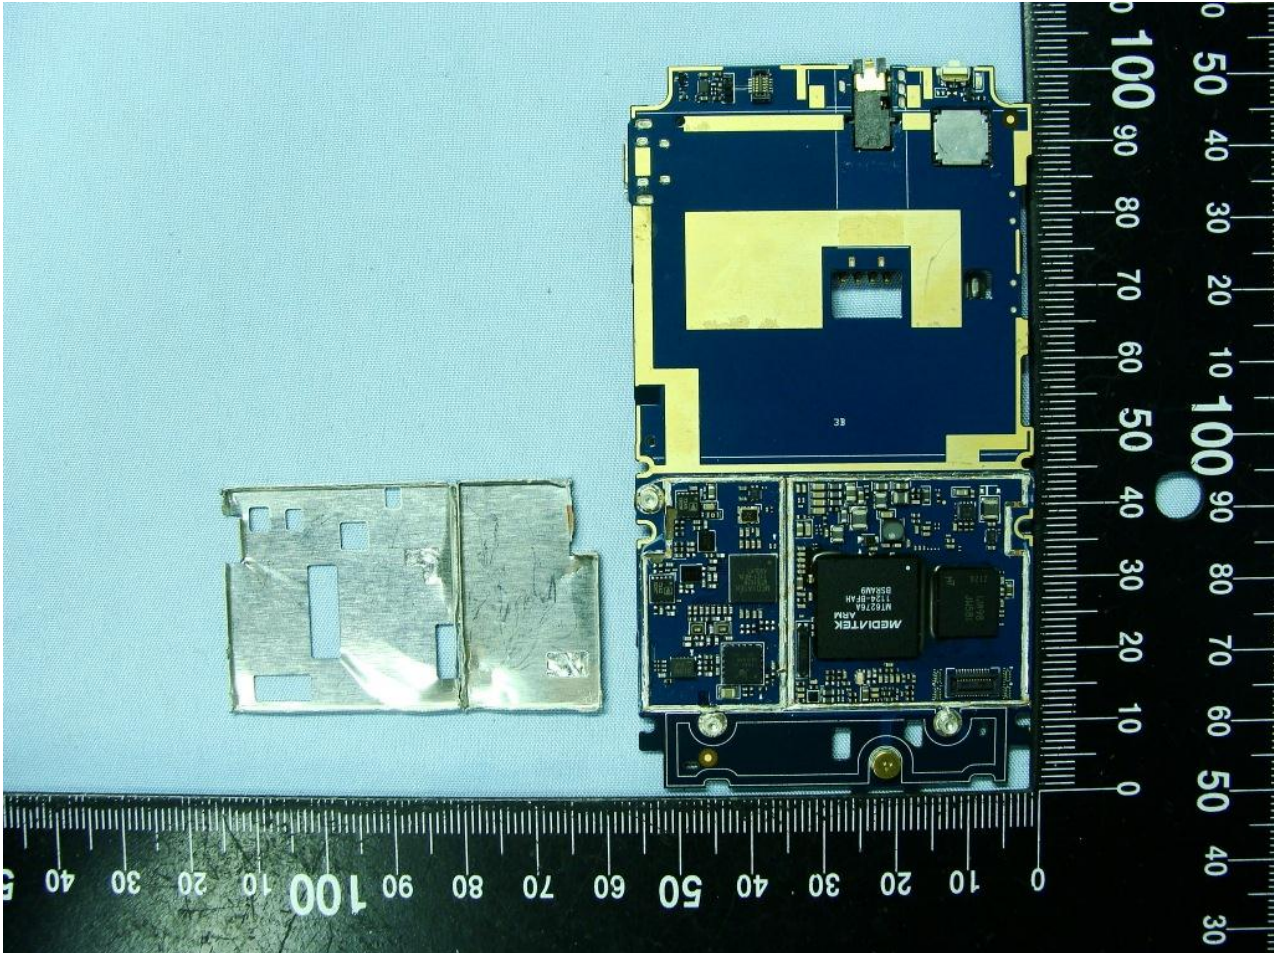

3. Internal Photograph of EUT

Brand Name: MOTOROLA / Model Name: EX225

Brand Name: MOTOROLA / Model Name: EX225

Brand Name: MOTOROLA / Model Name: EX225

Brand Name: MOTOROLA / Model Name: EX225

Brand Name: MOTOROLA / Model Name: EX225

WWAN Antenna <Tx / Rx>

Brand Name: MOTOROLA / Model Name: EX225

Brand Name: MOTOROLA / Model Name: EX225

WLAN Antenna &lt;Tx / Rx&gt;

Brand Name: MOTOROLA / Model Name: EX225

**Bluetooth Antenna <Tx / Rx>**