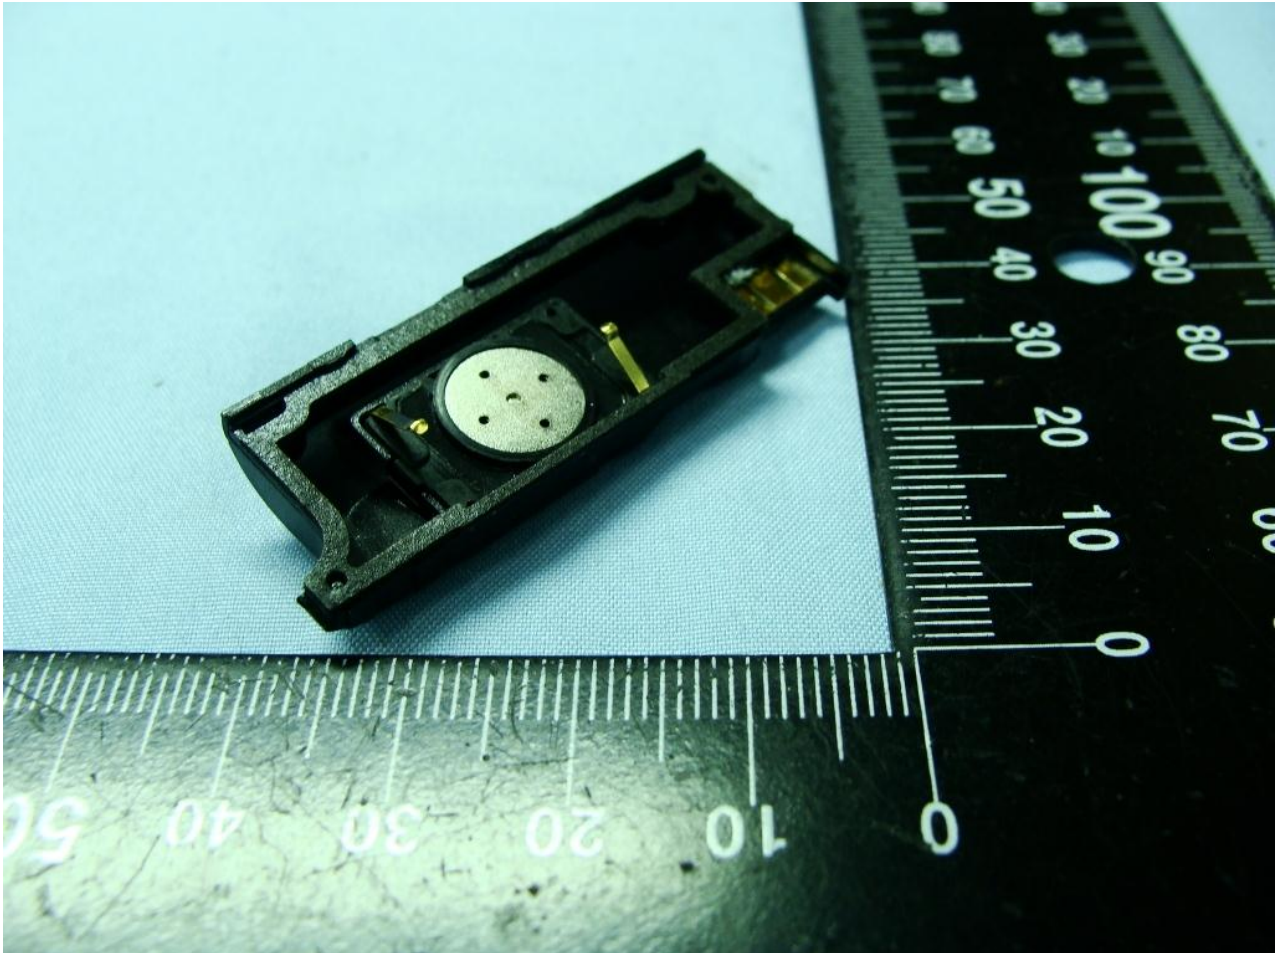

3. Internal Photograph of EUT

Brand Name: MOTOROLA / Model Name: EX225

Brand Name: MOTOROLA / Model Name: EX225

Brand Name: MOTOROLA / Model Name: EX225

Brand Name: MOTOROLA / Model Name: EX225

Brand Name: MOTOROLA / Model Name: EX225

WWAN Antenna <Tx / Rx>

Brand Name: MOTOROLA / Model Name: EX225

Brand Name: MOTOROLA / Model Name: EX225

WLAN Antenna &lt;Tx / Rx&gt;

Brand Name: MOTOROLA / Model Name: EX225

**Bluetooth Antenna <Tx / Rx>**