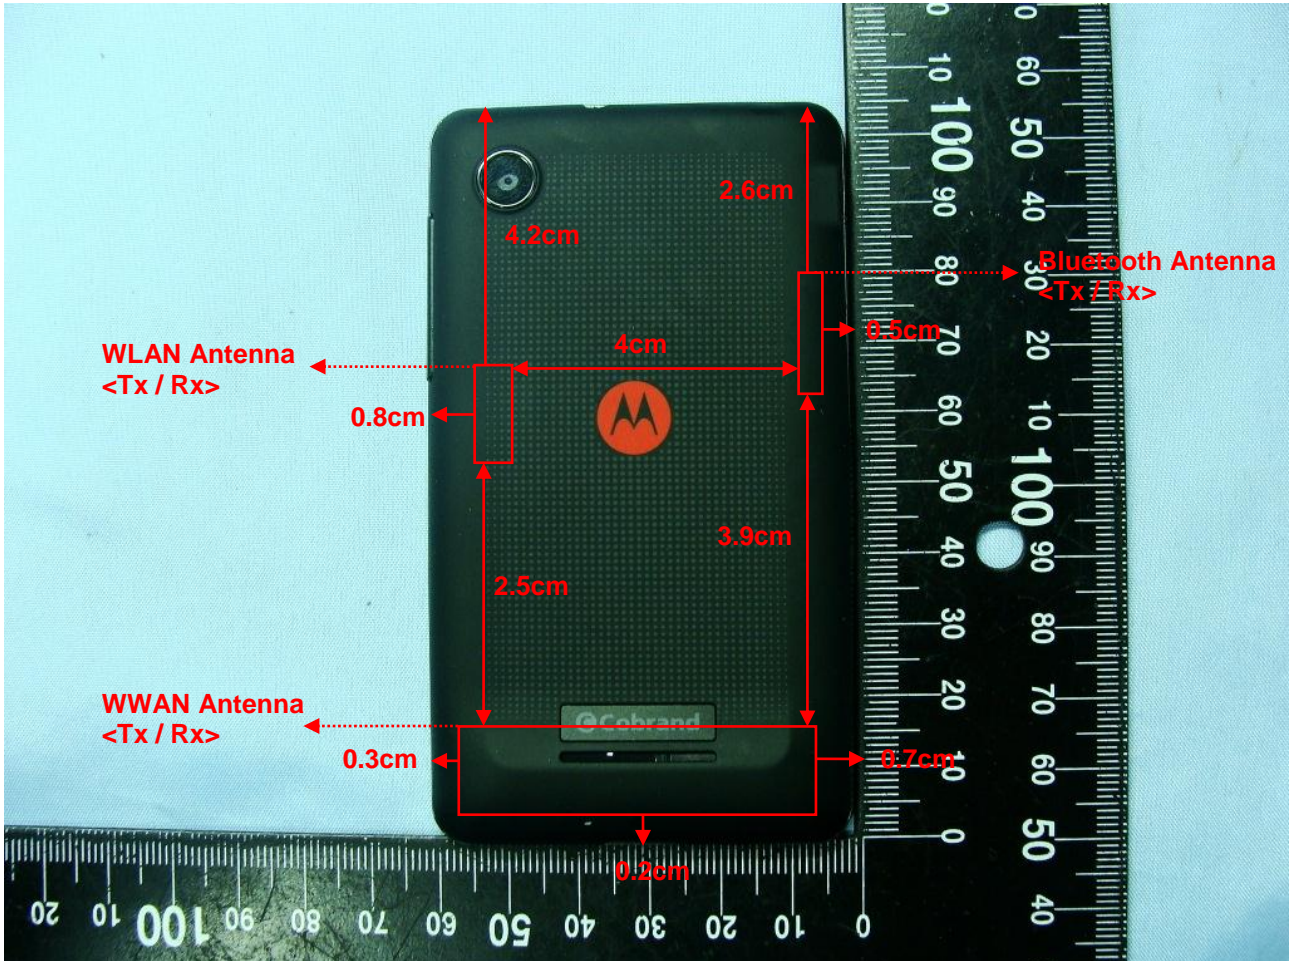

Brand Name: MOTOROLA / Model Name: EX225

Antenna location	Length	Width
WWAN Antenna <Tx / Rx>	4.9cm	1.6cm
WLAN Antenna <Tx / Rx>	1.7cm	0.4cm
Bluetooth Antenna <Tx / Rx>	1.9cm	0.2cm