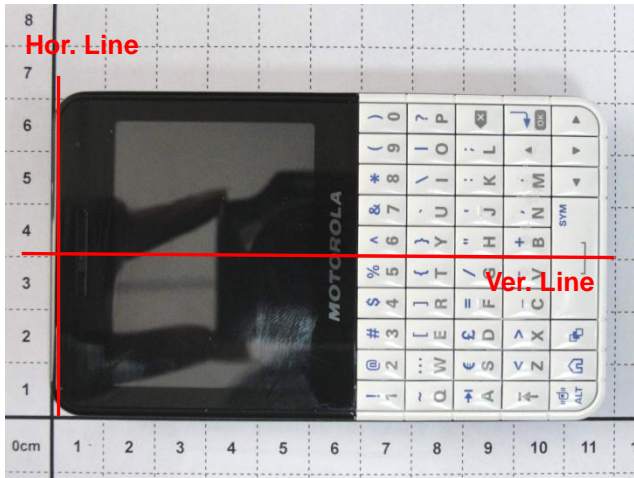

Appendix D. Product Photos

Antenna Location :

Appendix E. Test Setup Photos

Left Cheek

Bottom of the DUT with Phantom 1.5 cm Gap