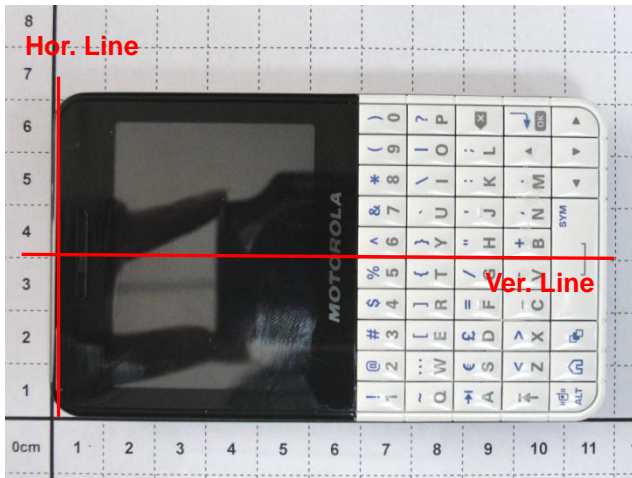

Appendix D. Product Photos

Antenna Location :

## Appendix E. Test Setup Photos

Right Cheek

Right Tilted

Left Cheek

Left Tilted

Face of the DUT with Phantom 1.5 cm Gap

Bottom of the DUT with Phantom 1.5 cm Gap