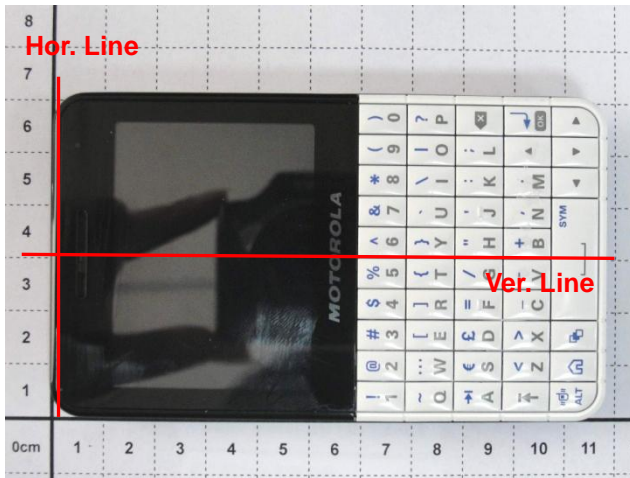

### Appendix D. Product Photos

Antenna Location :

## Appendix E. Test Setup Photos

Right Cheek

Right Tilted

Left Cheek

Left Tilted

Face of the DUT with Phantom 1.5 cm Gap

Bottom of the DUT with Phantom 1.5 cm Gap