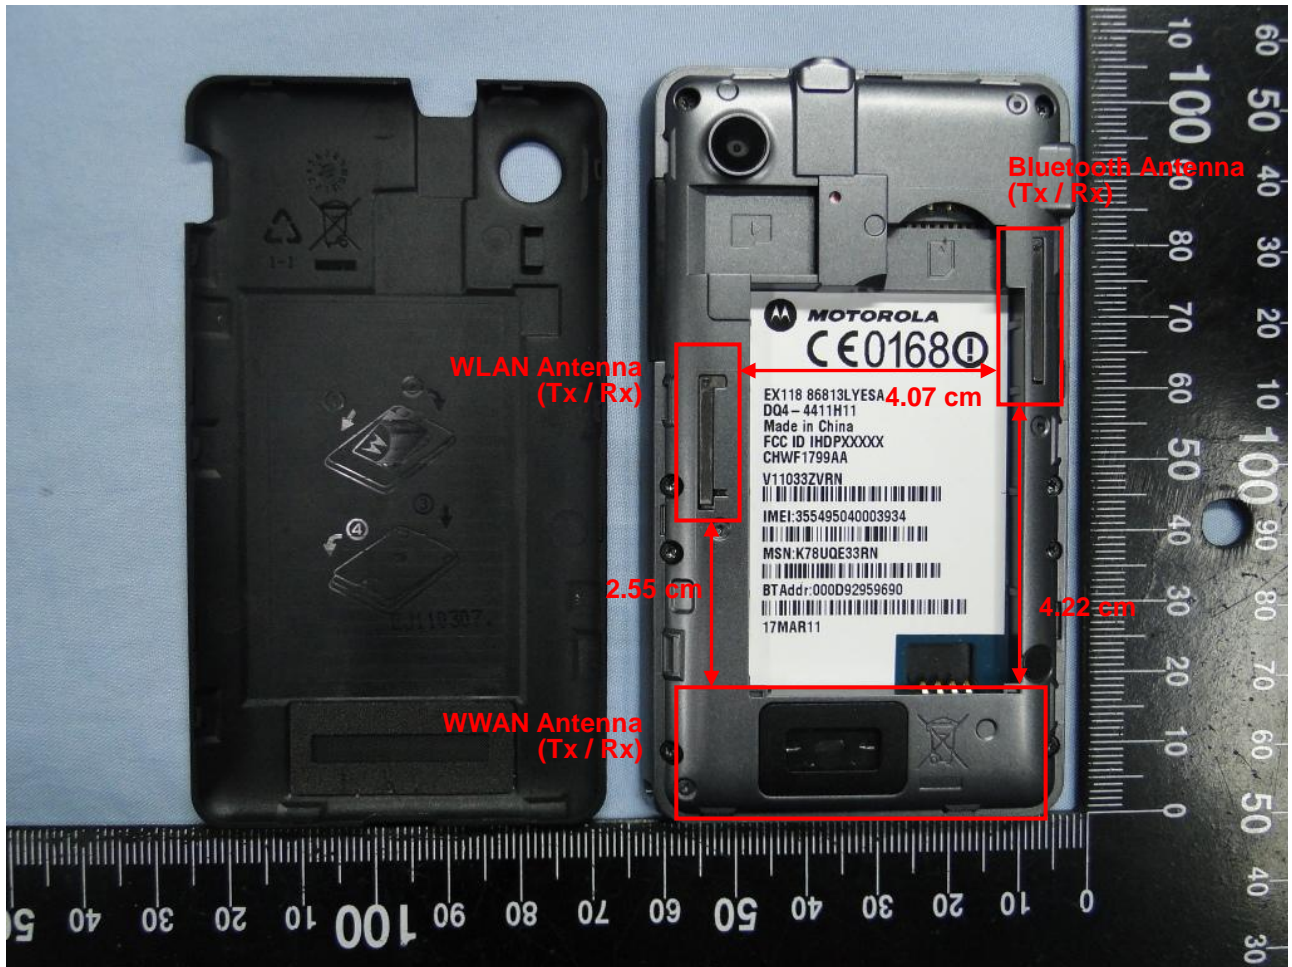

### Appendix D. Product Photos

Antenna Location :

## Appendix E. Test Setup Photos

Right Cheek

Right Tilted

Left Cheek

Left Tilted

Face of the DUT with Phantom 1.5 cm Gap

Bottom of the DUT with Phantom 1.5 cm Gap