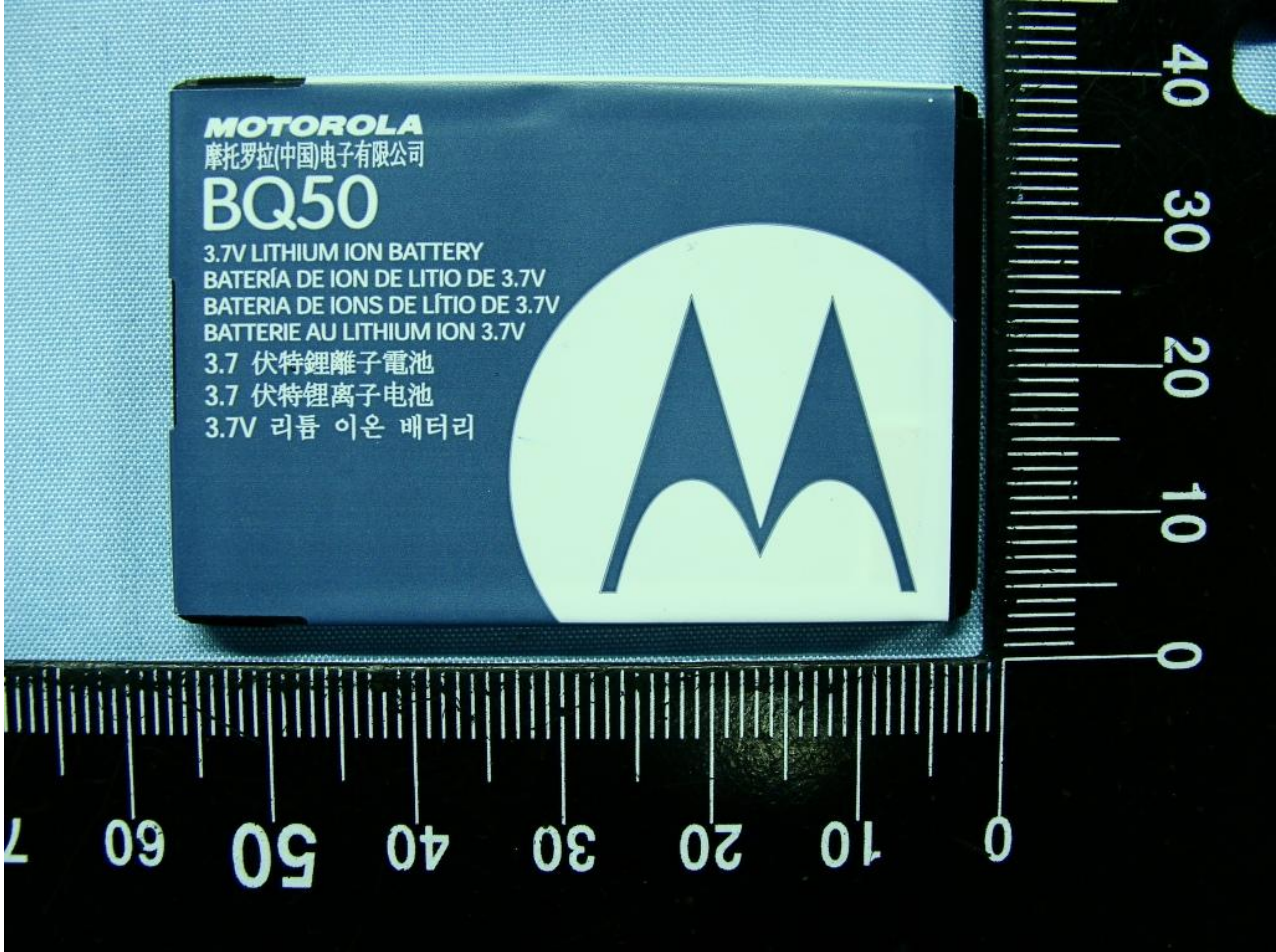

Brand Name: Motorola / Model Name: EX118