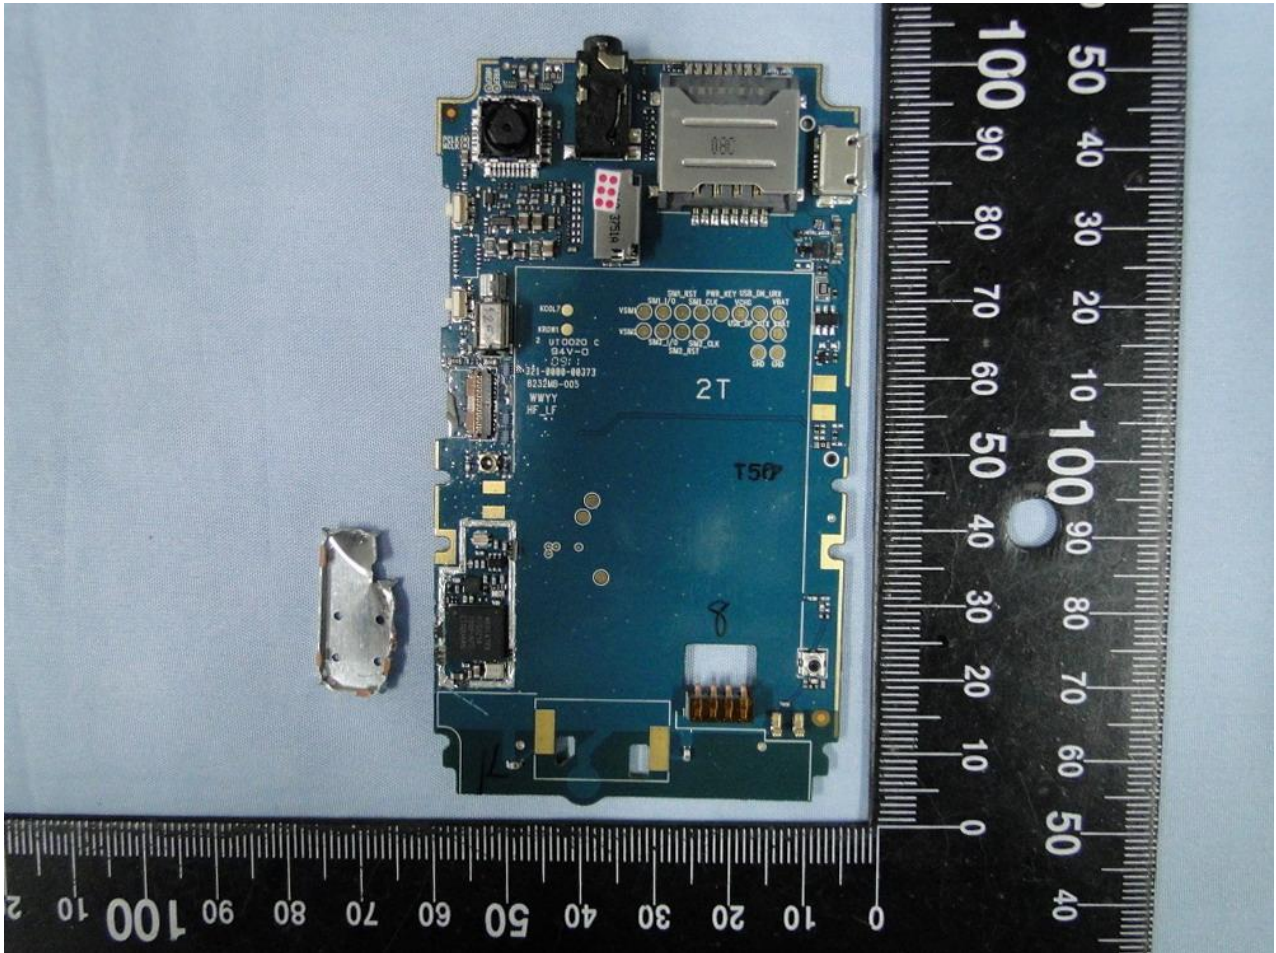

3. Internal Photograph of EUT

Brand Name: Motorola / Model Name: EX118

Brand Name: Motorola / Model Name: EX118

Brand Name: Motorola / Model Name: EX118

Brand Name: Motorola / Model Name: EX118

WWAN Antenna <Tx/RX>

Brand Name: Motorola / Model Name: EX118

Brand Name: Motorola / Model Name: EX118

Bluetooth Antenna <Tx/RX>