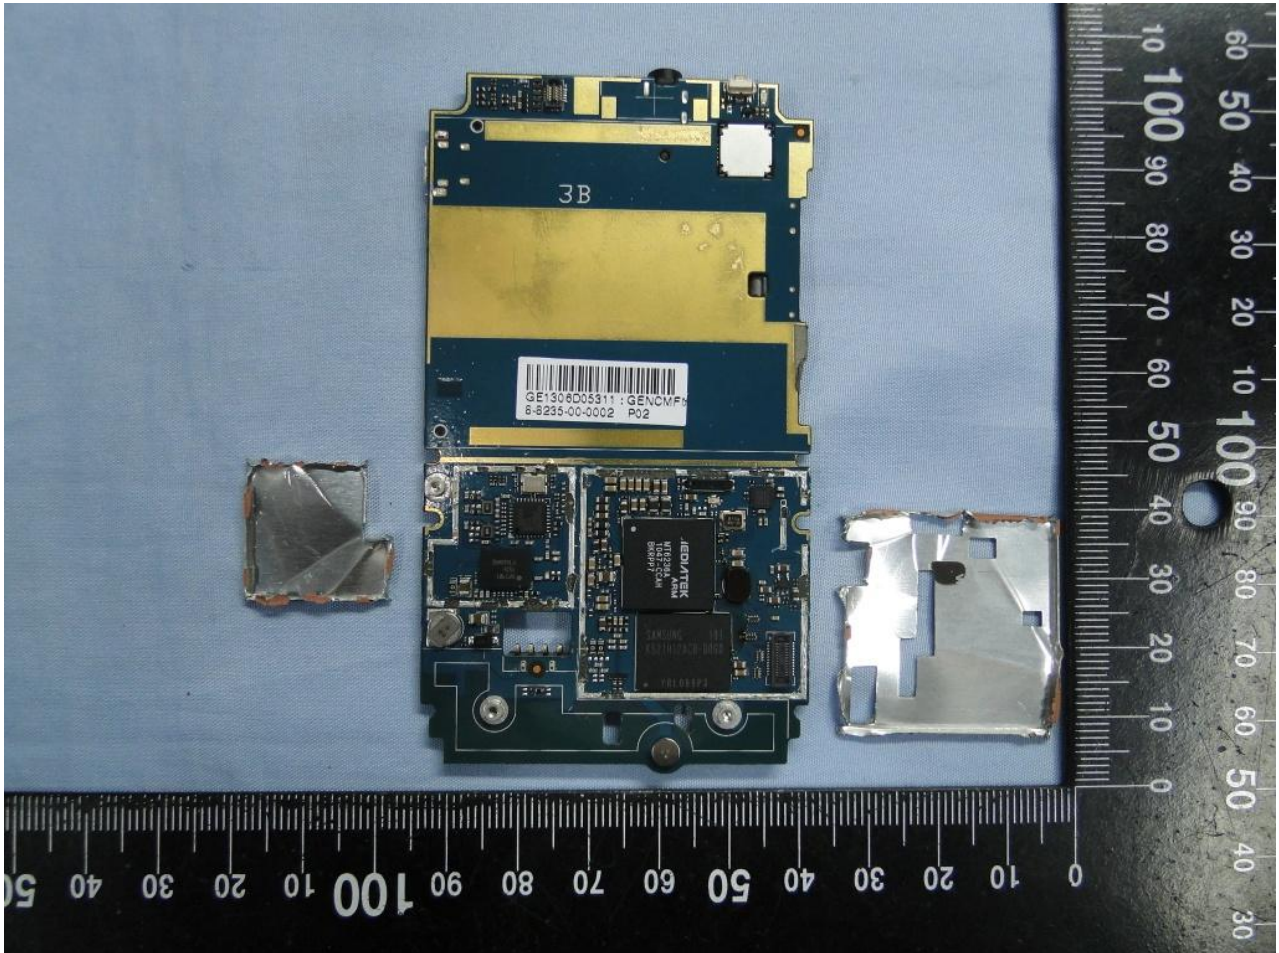

3. Internal Photograph of EUT

Brand Name: Motorola / Model Name: EX118

Brand Name: Motorola / Model Name: EX118

Brand Name: Motorola / Model Name: EX118

Brand Name: Motorola / Model Name: EX118

WWAN Antenna <Tx/RX>

Brand Name: Motorola / Model Name: EX118

Brand Name: Motorola / Model Name: EX118

Bluetooth Antenna <Tx/RX>