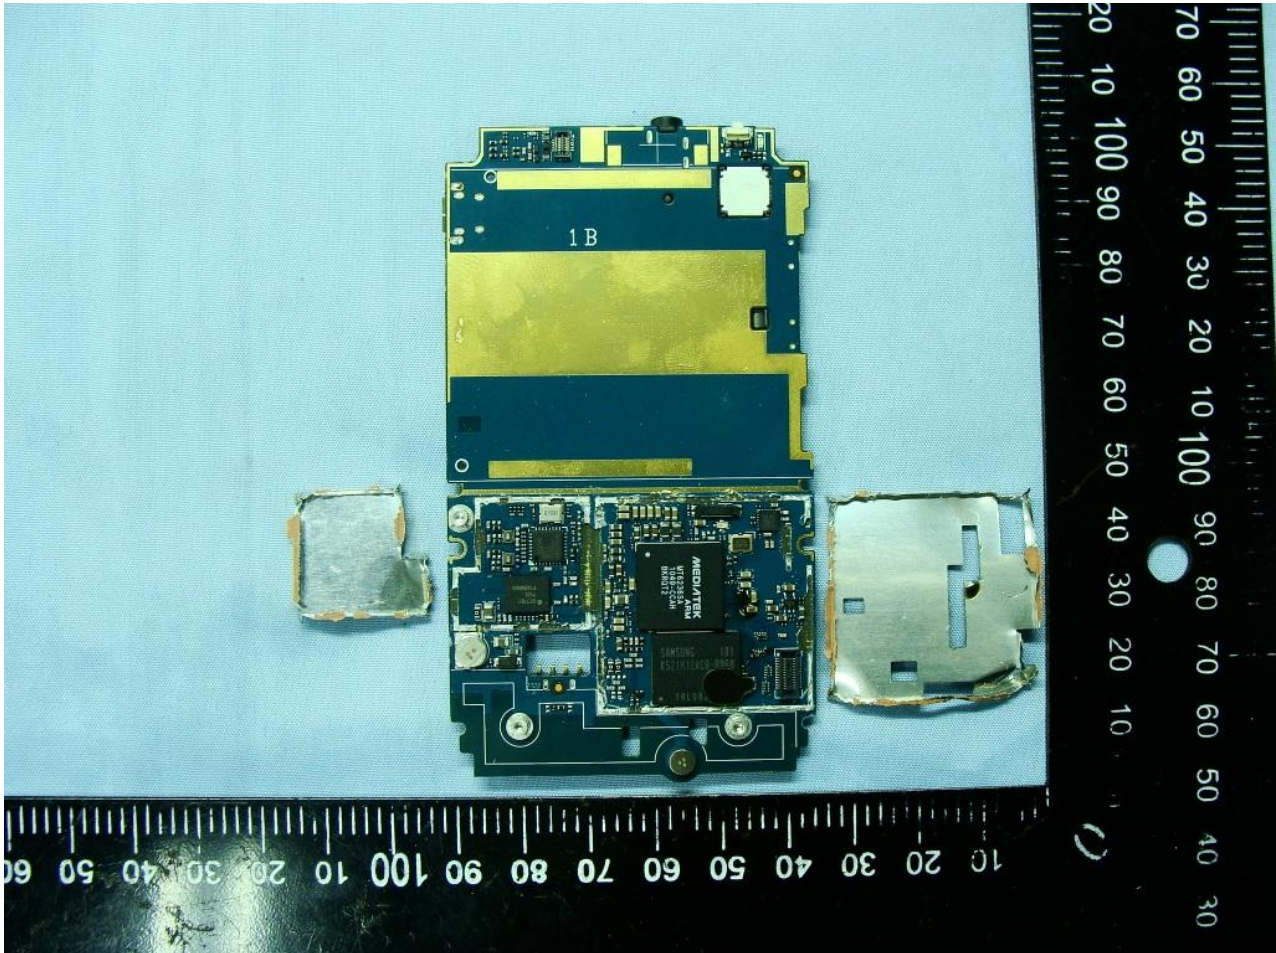

3. Internal Photograph of EUT

Brand Name: Motorola / Model Name: EX119

Brand Name: Motorola / Model Name: EX119

Brand Name: Motorola / Model Name: EX119

WWAN Antenna <Tx/Rx>

Brand Name: Motorola / Model Name: EX119

WWAN Antenna <Tx/Rx>

Brand Name: Motorola / Model Name: EX119

Brand Name: Motorola / Model Name: EX119

Bluetooth Antenna <Tx/Rx>