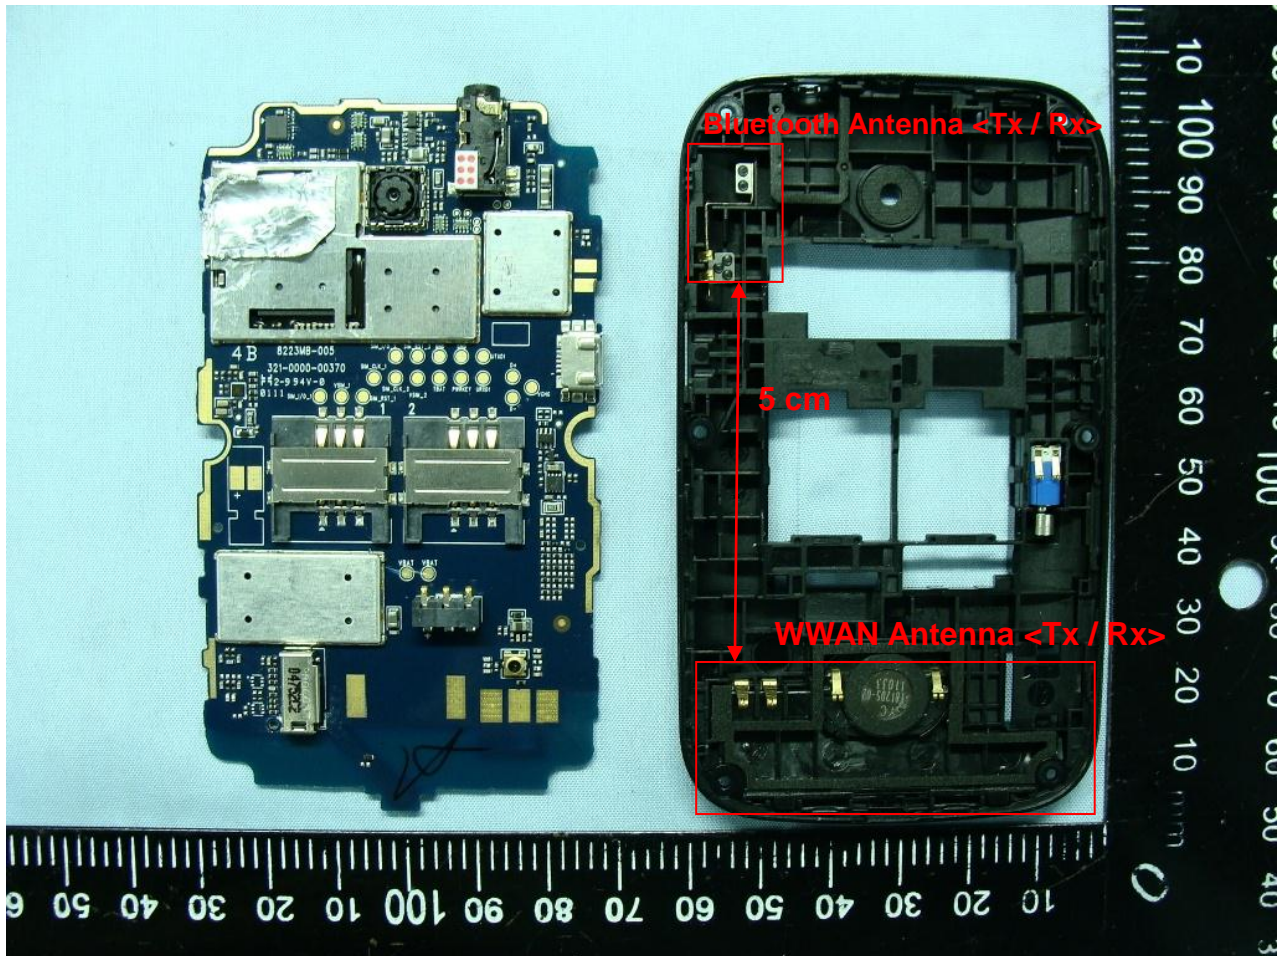

Appendix D. Product Photos

Antenna Location :

Appendix E. Test Setup Photos

Right Cheek

Left Cheek

Bottom of the DUT with Phantom 1.5 cm Gap