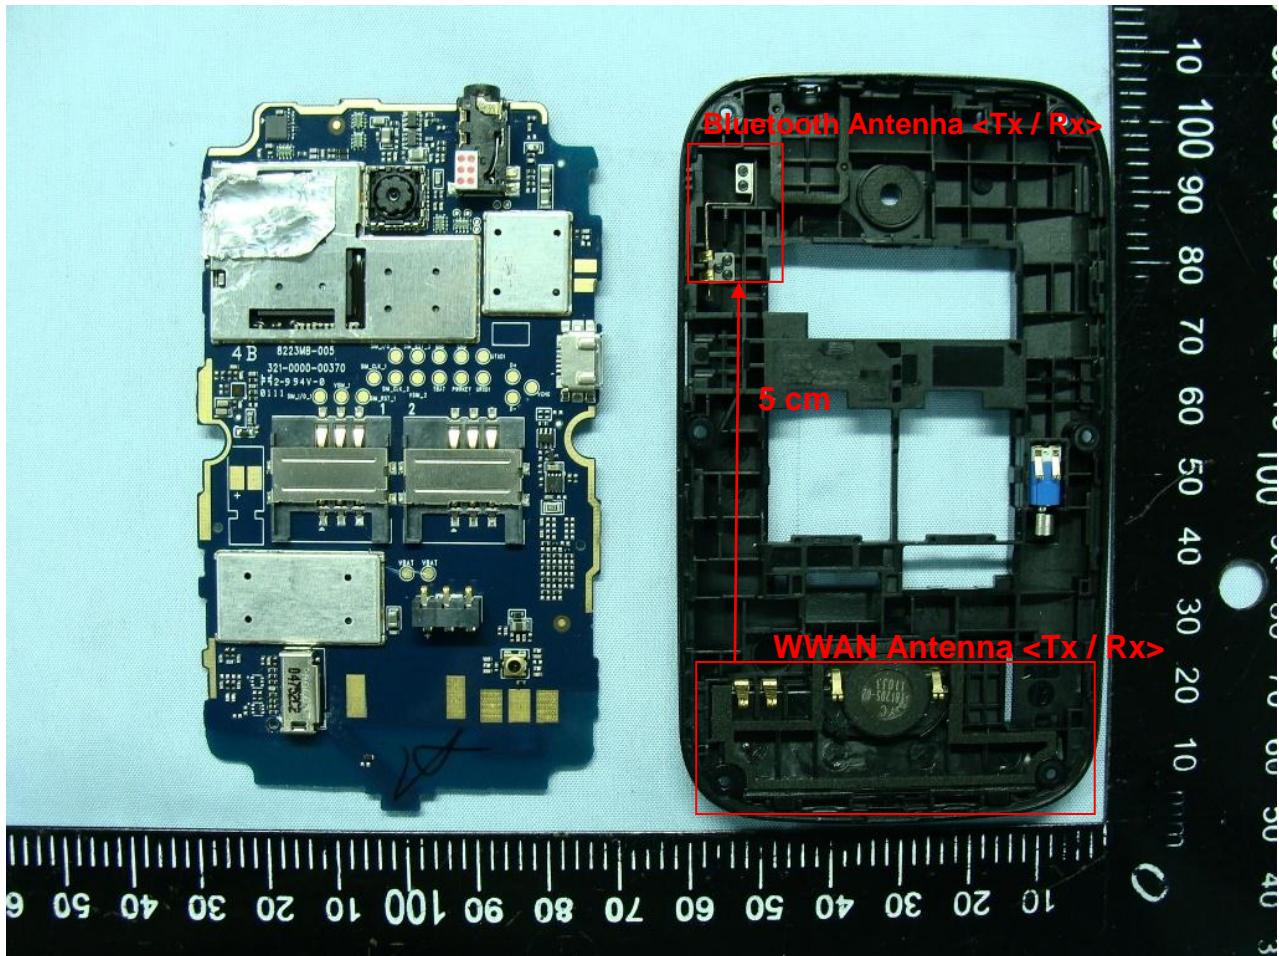

Appendix D. Product Photos

Antenna Location :

## Appendix E. Test Setup Photos

Right Cheek

Right Tilted

Left Cheek

Left Tilted

Face of the DUT with Phantom 1.5 cm Gap

Bottom of the DUT with Phantom 1.5 cm Gap