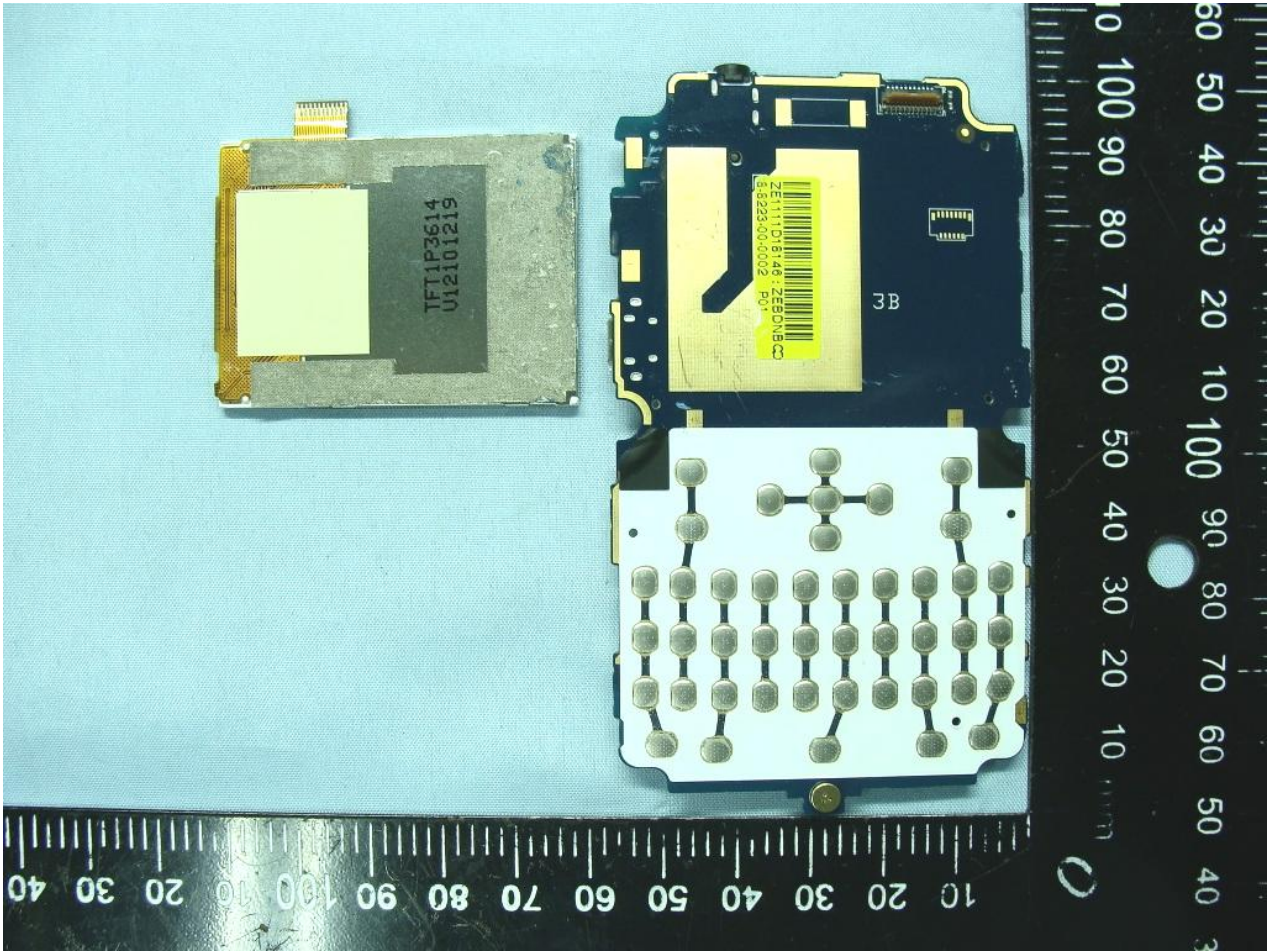

3. Internal Photograph of EUT

Brand Name: MOTOROLA / Model Name: EX108

Brand Name: MOTOROLA / Model Name: EX108

Brand Name: MOTOROLA / Model Name: EX108

WWAN Antenna <Tx / Rx>

Brand Name: MOTOROLA / Model Name: EX108

Bluetooth Antenna <Tx / Rx>

Brand Name: MOTOROLA / Model Name: EX108