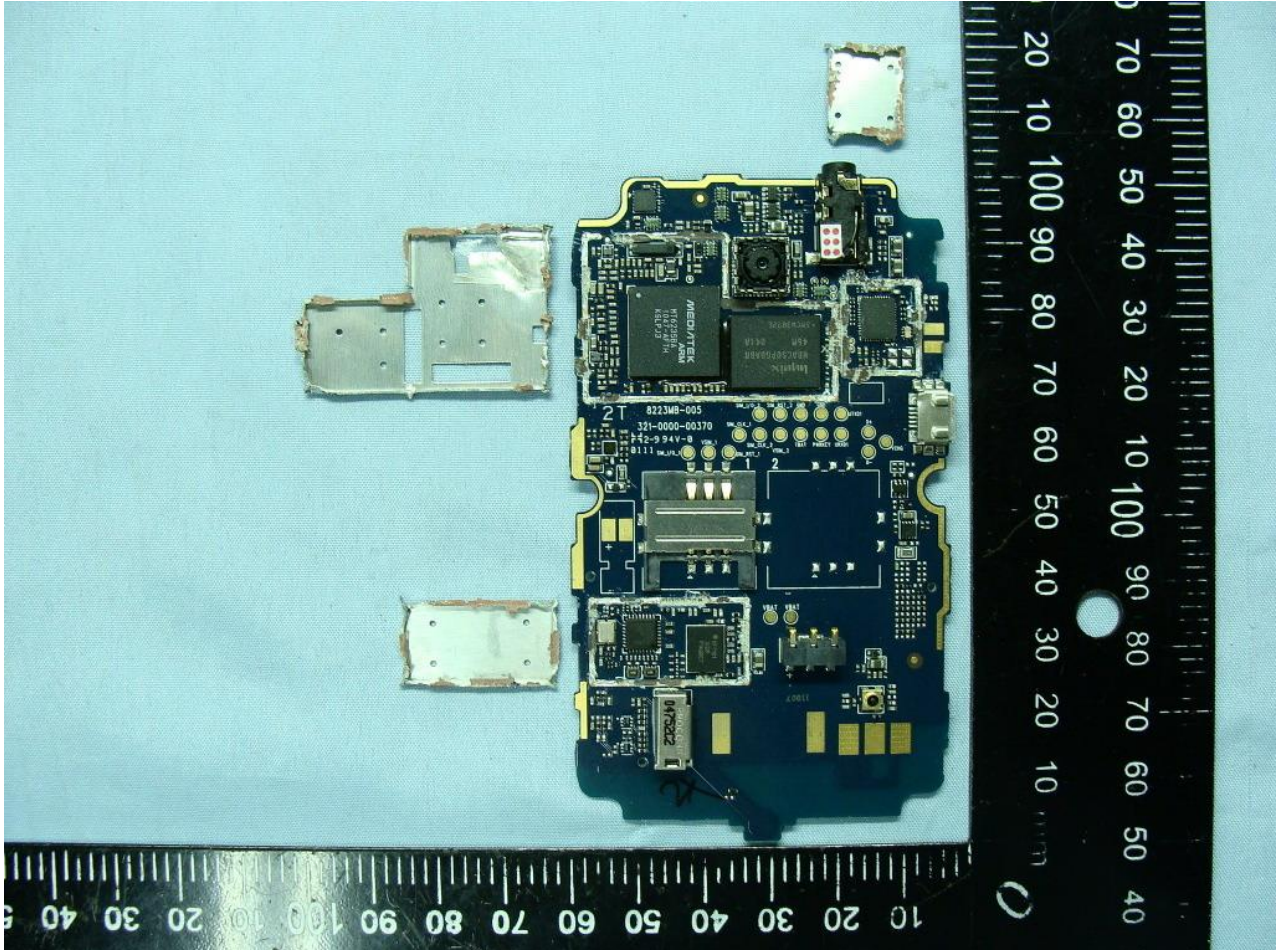

3. Internal Photograph of EUT

Brand Name: MOTOROLA / Model Name: EX108

Brand Name: MOTOROLA / Model Name: EX108

Brand Name: MOTOROLA / Model Name: EX108

WWAN Antenna <Tx / Rx>

Brand Name: MOTOROLA / Model Name: EX108

Bluetooth Antenna <Tx / Rx>

Brand Name: MOTOROLA / Model Name: EX108