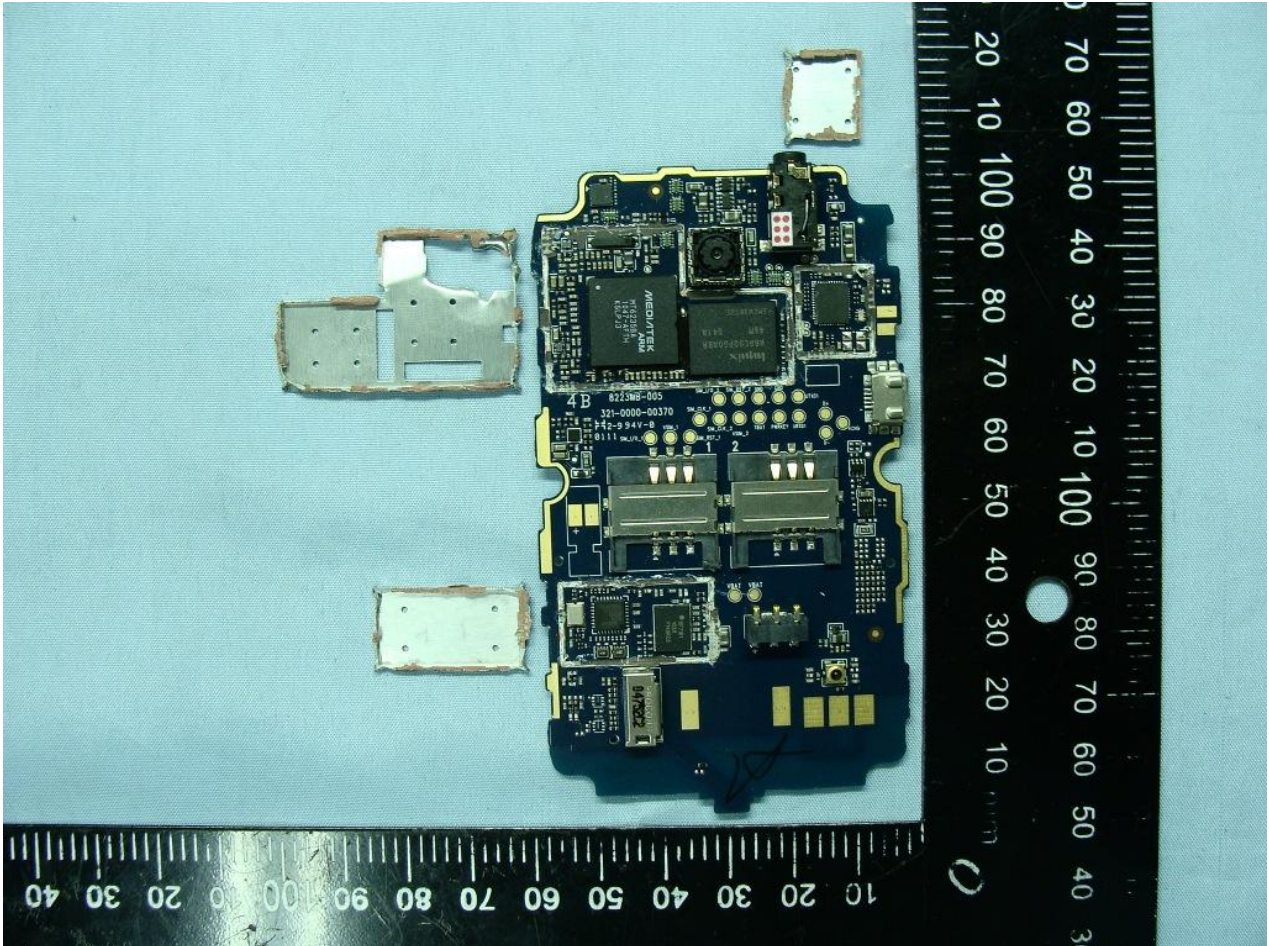

3. Internal Photograph of EUT

Brand Name: MOTOROLA / Model Name: EX109

Brand Name: MOTOROLA / Model Name: EX109

Brand Name: MOTOROLA / Model Name: EX109

WWAN Antenna <Tx / Rx>

Brand Name: MOTOROLA / Model Name: EX109

Brand Name: MOTOROLA / Model Name: EX109