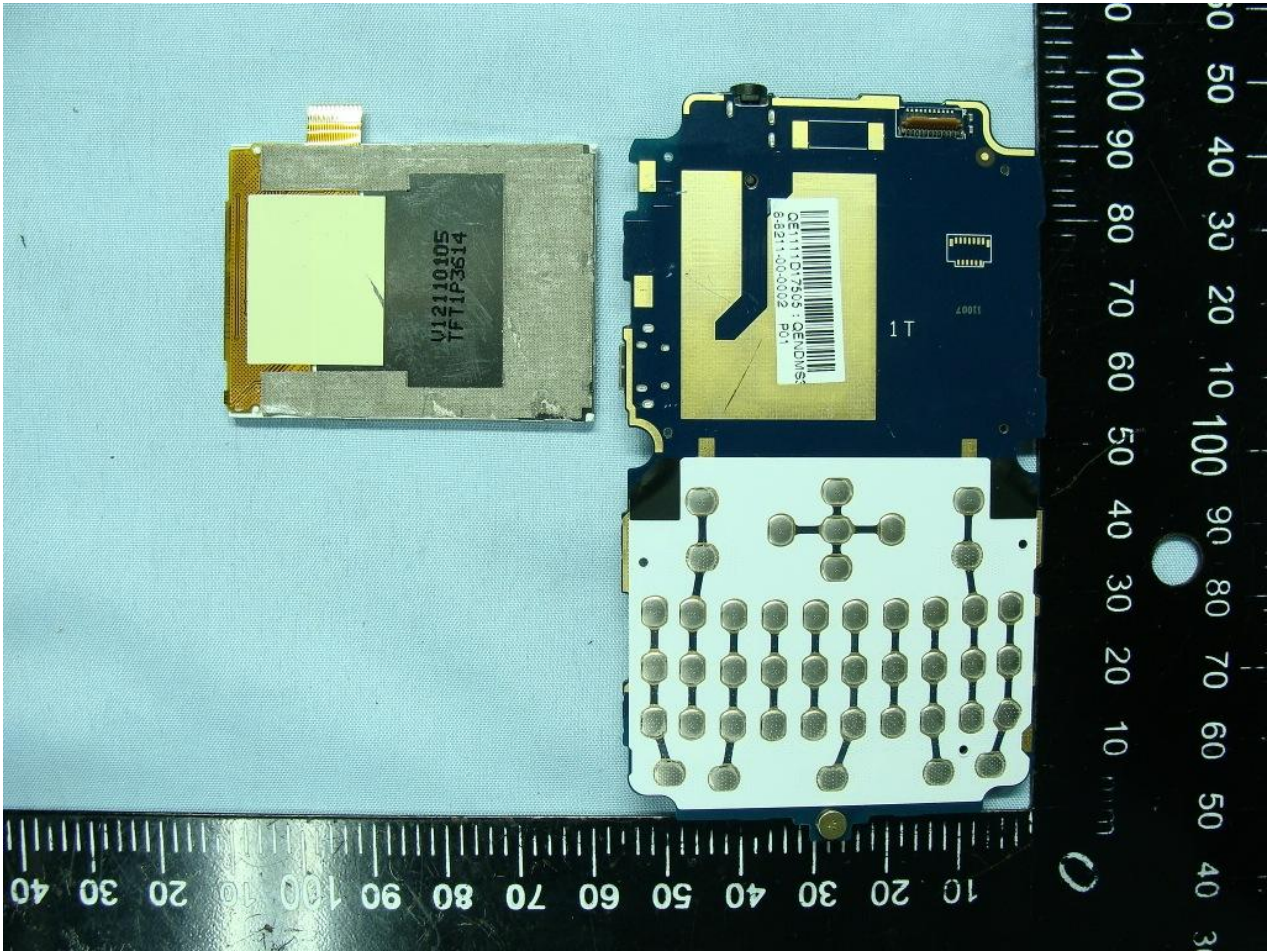

3. Internal Photograph of EUT

Brand Name: MOTOROLA / Model Name: EX109

Brand Name: MOTOROLA / Model Name: EX109

Brand Name: MOTOROLA / Model Name: EX109

WWAN Antenna <Tx / Rx>

Brand Name: MOTOROLA / Model Name: EX109

Brand Name: MOTOROLA / Model Name: EX109