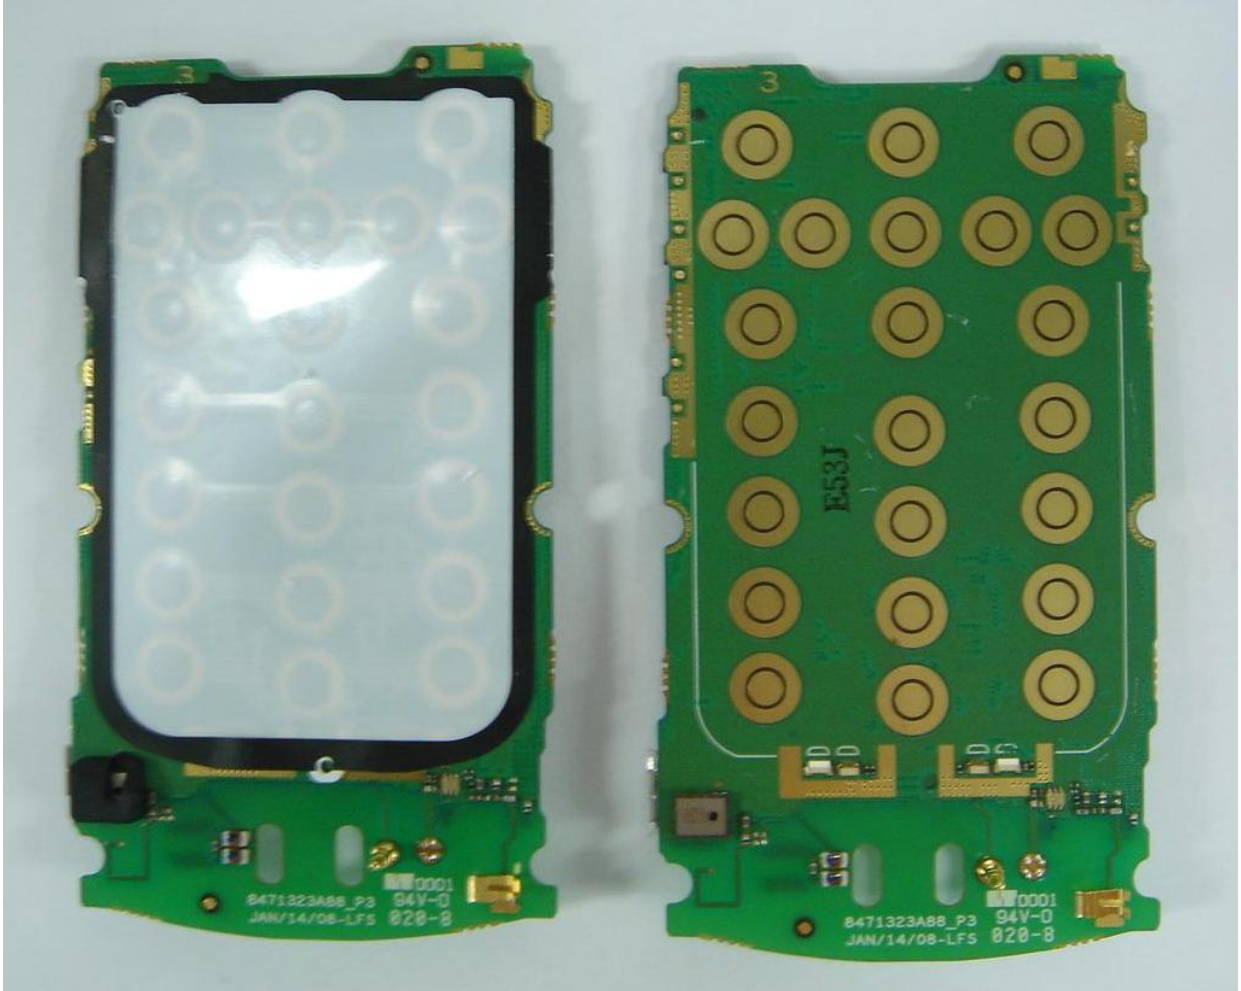

Main Board Bottom
With Shields

Main Board Bottom
Without Shields

Main Board Top
With Popples

Main Board Top
Without Popples

LCD Module & FLIP Rigid PCB & CLi &
Hinge Flex PC & Vibrator & Ear Piece

INSIDE FLIP HOUSING