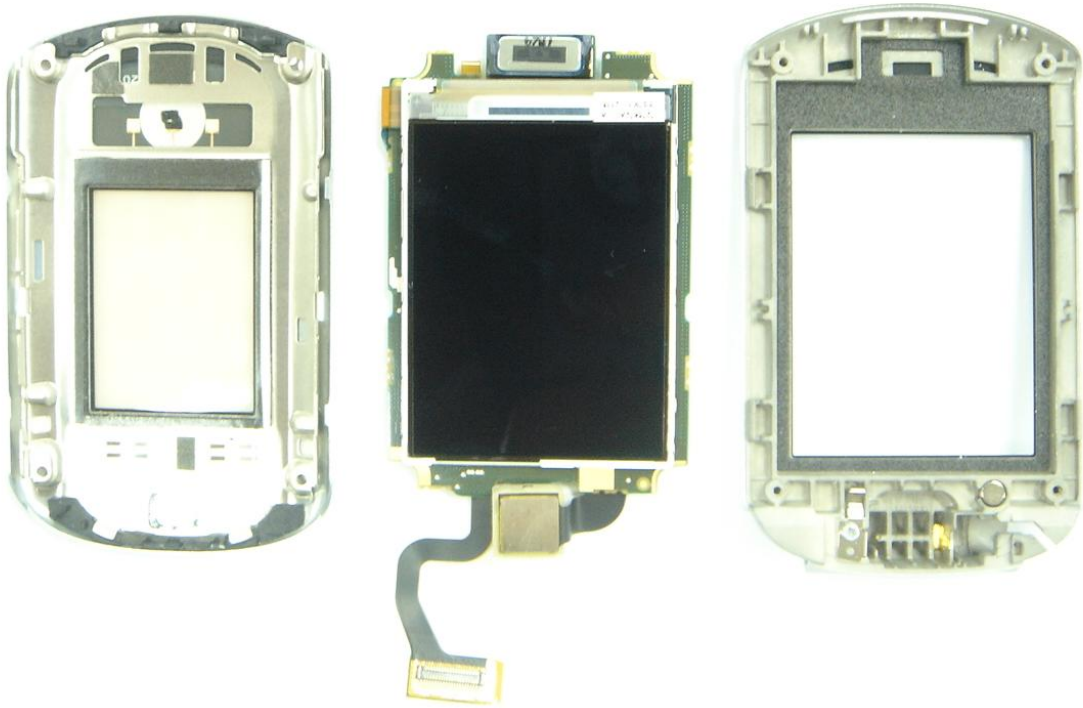

Main Board Bottom
With Shields

Main Board Bottom
Without Shields

Main Board Top
With Popples

Main Board Top
Without Popples

LCD Module & FLIP Rigid PCB & CLi &
Hinge Flex PC & Vibrator & Ear Piece

INSIDE FLIP HOUSING