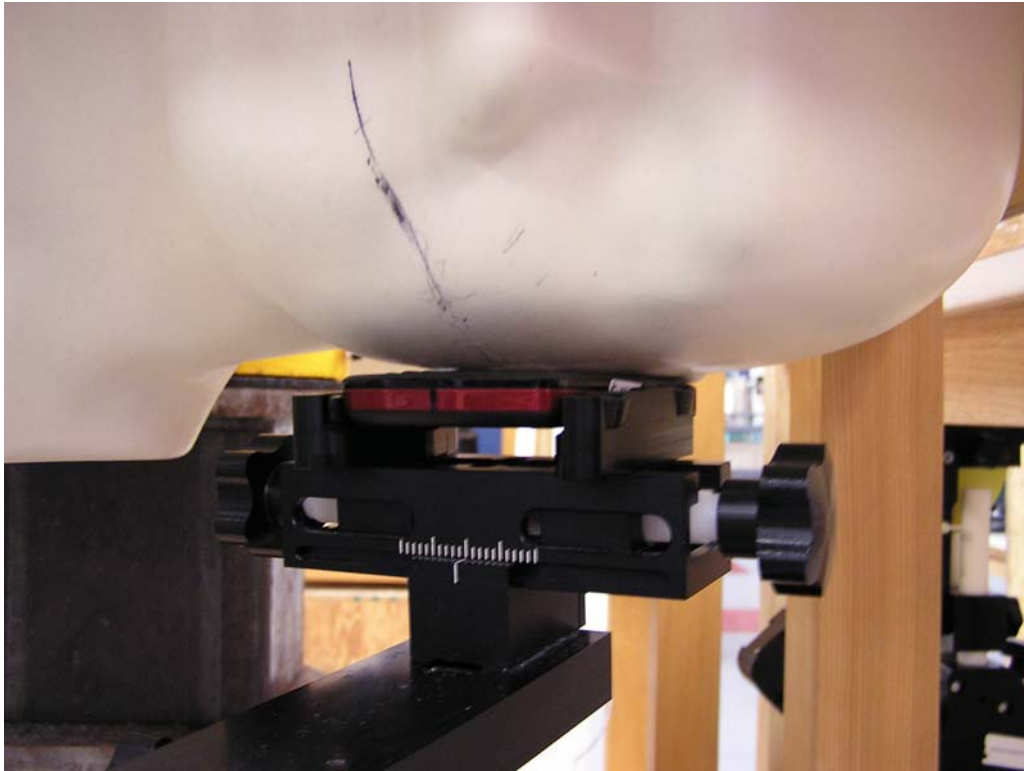

Appendix 7

Photographs of the device under test

**>>>> EXTRACTED FROM FCC EXHIBIT 11<<<<
FROM SARTest Report**

Figure 1 – Front and Back of Transceiver

Figure 2 – Transceiver with Leather Pouch SYN1985A

Figure 3 – Transceiver with Plastic Clip SYN2087A

Figure 4 – Transceiver with SDIO Wi-Fi Card

Figure 5 – Transceiver against head, Cheek Touch position

Figure 6 – Transceiver against head, Cheek Touch position

Figure 7 – Transceiver against head, 15° Tilt position

Figure 8 – Transceiver against head, 15° Tilt position

Figure 9 – Transceiver against body, Back of Phone 15 mm from Phantom position

Figure 10 – Transceiver against body with Leather Pouch SYN1985A

Figure 11 – Transceiver against body with Plastic Clip SYN2087A