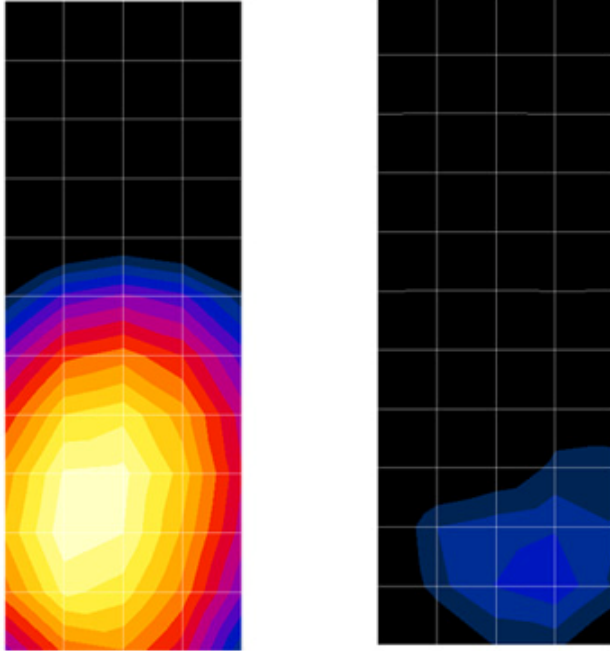

**FCC Filing IHDT56GW1 – Bluetooth SAR plots overlapping GSM SAR plots for simultaneous transmitter conditions.**

GSM850 SAR

Bluetooth SAR

Levels normalized to the GSM850 SAR peak

GSM1900 SAR

Bluetooth SAR

Levels normalized to the GSM1900 SAR peak

Bluetooth SAR overlaid on GSM850 SAR

Bluetooth SAR overlaid on GSM1900 SAR