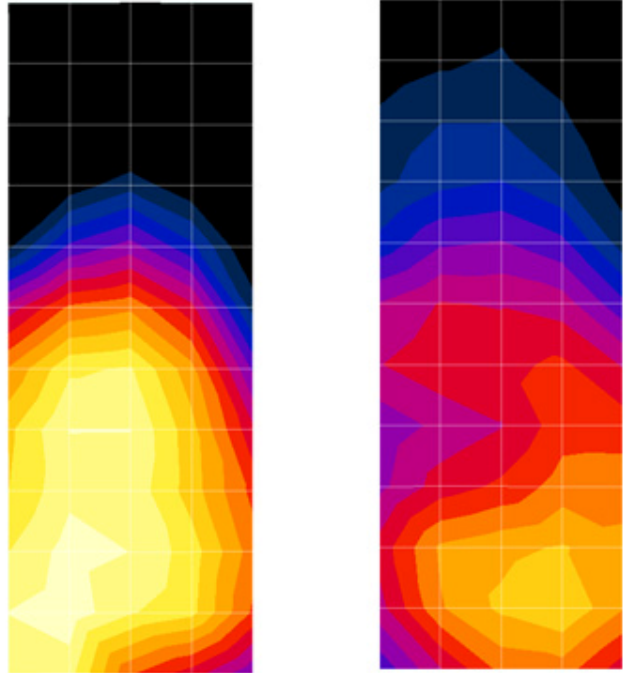

**FCC Filing IHDT56GW1 – Bluetooth SAR plots overlapping GSM SAR plots for simultaneous transmitter conditions.**

GSM850 SAR

Bluetooth SAR

Levels normalized to the GSM850 SAR peak

GSM1900 SAR

Bluetooth SAR

Levels normalized to the GSM1900 SAR peak

Bluetooth SAR overlaid on GSM850 SAR

Bluetooth SAR overlaid on GSM1900 SAR