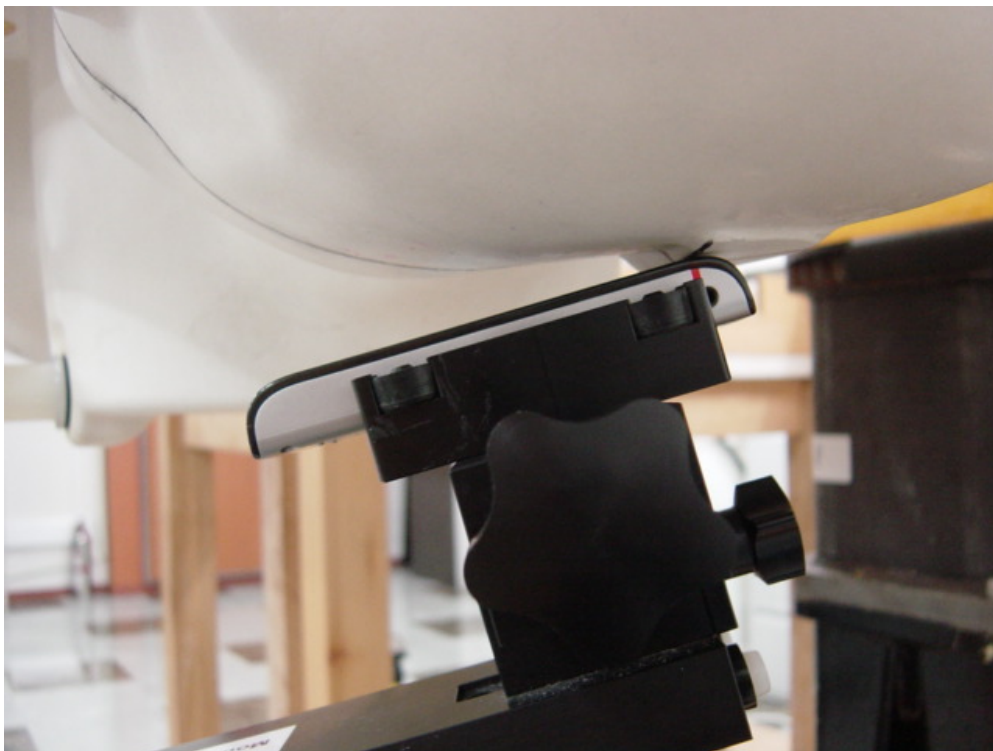

Figure 3: Phone Against the Flat Phantom

Figure 4. Phone Against the Head Phantom (Cheek Touch)

MOTOROLA, INC. Portable Cellular Phone SAR Test Report Number: **19429-1F**

Figure 5. Phone Against the Head Phantom (15°Tilt)