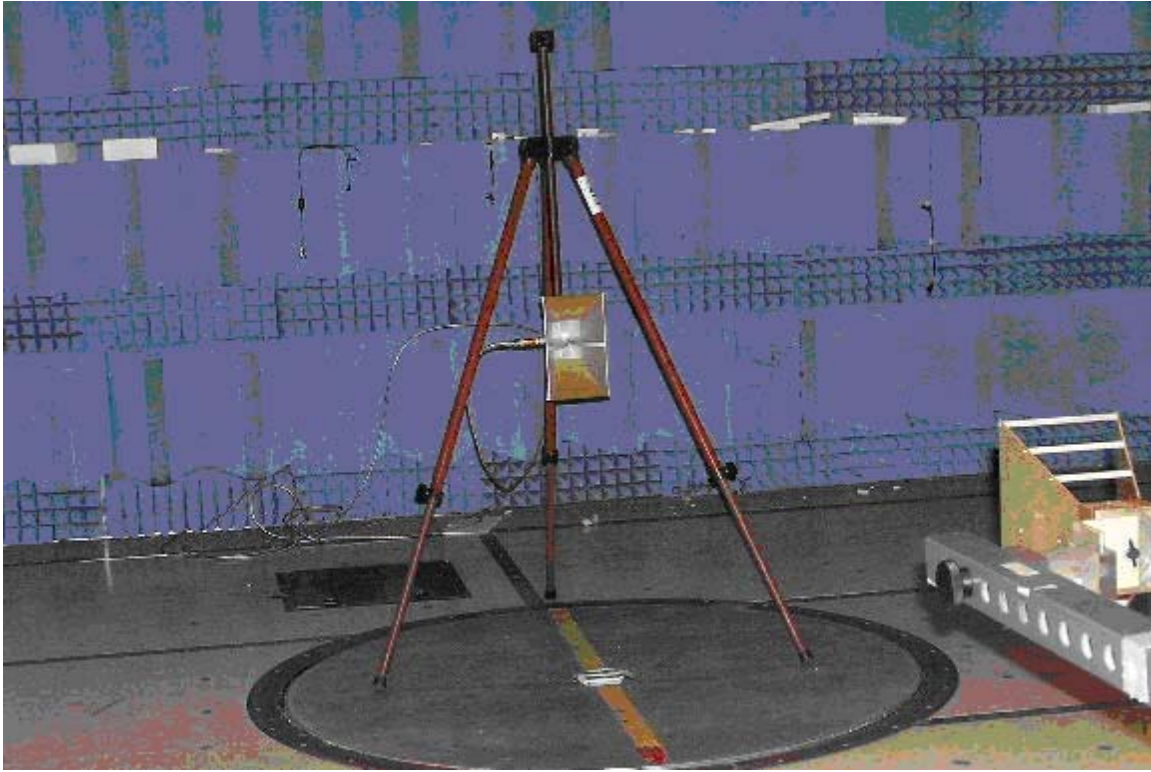

EMC TEST SETUP PHOTOS

EMC Report #19491-1, AC Line - Part 15

EMC Report #19491-1, Part 15, PC Peripheral

EMC Report #19491-1, Antenna - Substitution

EMC Report #19491-1, Tx Radiated

MOTOROLA, INC. Portable Cellular Phone SAR Test Report Number: **19429-1F**

Appendix 6

Photographs of the device under test

MOTOROLA, INC. Portable Cellular Phone SAR Test Report Number: **19429-1F**

Figure 1: Front of phone

Figure 2: Back of phone

MOTOROLA, INC. Portable Cellular Phone SAR Test Report Number: **19429-1F**

Figure 3: Phone Against the Flat Phantom

Figure 4. Phone Against the Head Phantom (Cheek Touch)

MOTOROLA, INC. Portable Cellular Phone SAR Test Report Number: **19429-1F**

Figure 5. Phone Against the Head Phantom (15°Tilt)