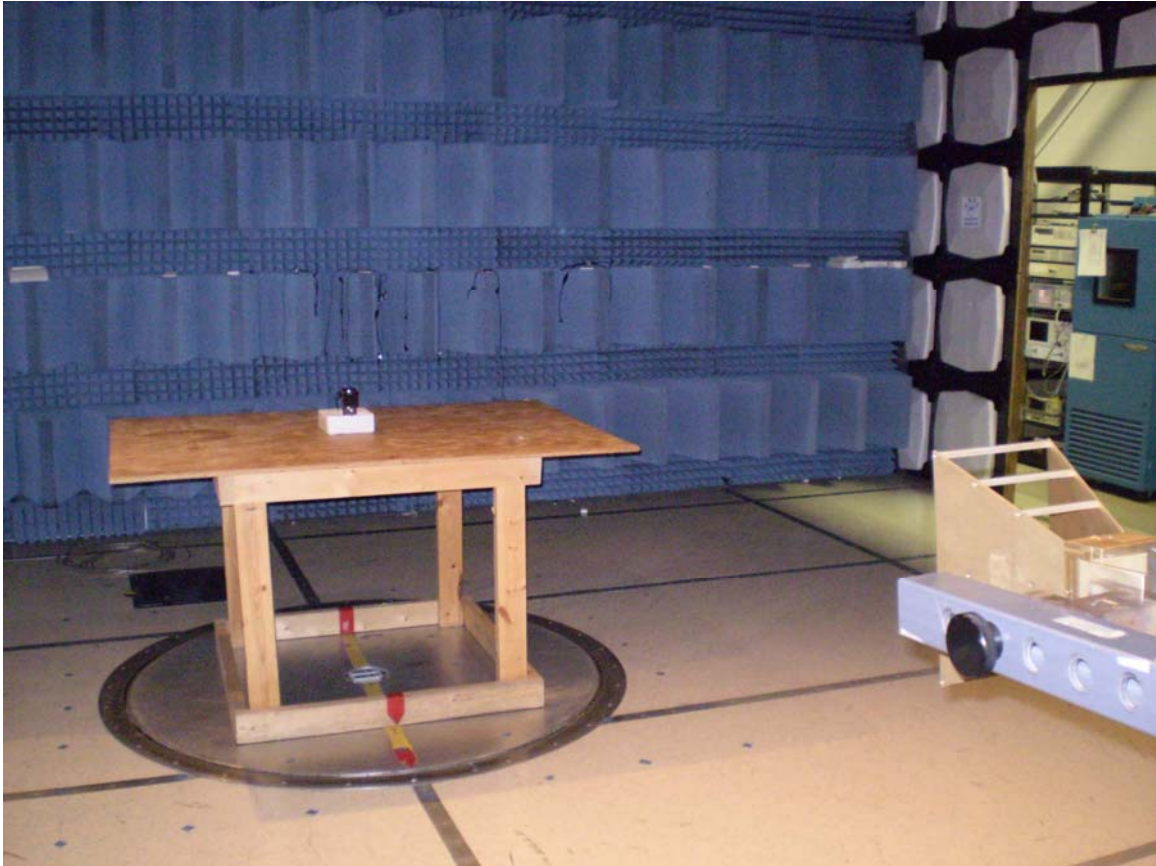

EMC TEST SETUP PHOTOS

EMC Report #19491-1, AC Line - Part 15

EMC Report #19491-1, Part 15, PC Peripheral

EMC Report #19491-1, Antenna - Substitution

EMC Report #19491-1, Tx Radiated

MOTOROLA, INC. Portable Cellular Phone SAR Test Report Number: **19429-1F**

Appendix 6

Photographs of the device under test

MOTOROLA, INC. Portable Cellular Phone SAR Test Report Number: **19429-1F**

Figure 1: Front of phone

Figure 2: Back of phone

MOTOROLA, INC. Portable Cellular Phone SAR Test Report Number: **19429-1F**

Figure 3: Phone Against the Flat Phantom

Figure 4. Phone Against the Head Phantom (Cheek Touch)

MOTOROLA, INC. Portable Cellular Phone SAR Test Report Number: **19429-1F**

Figure 5. Phone Against the Head Phantom (15°Tilt)