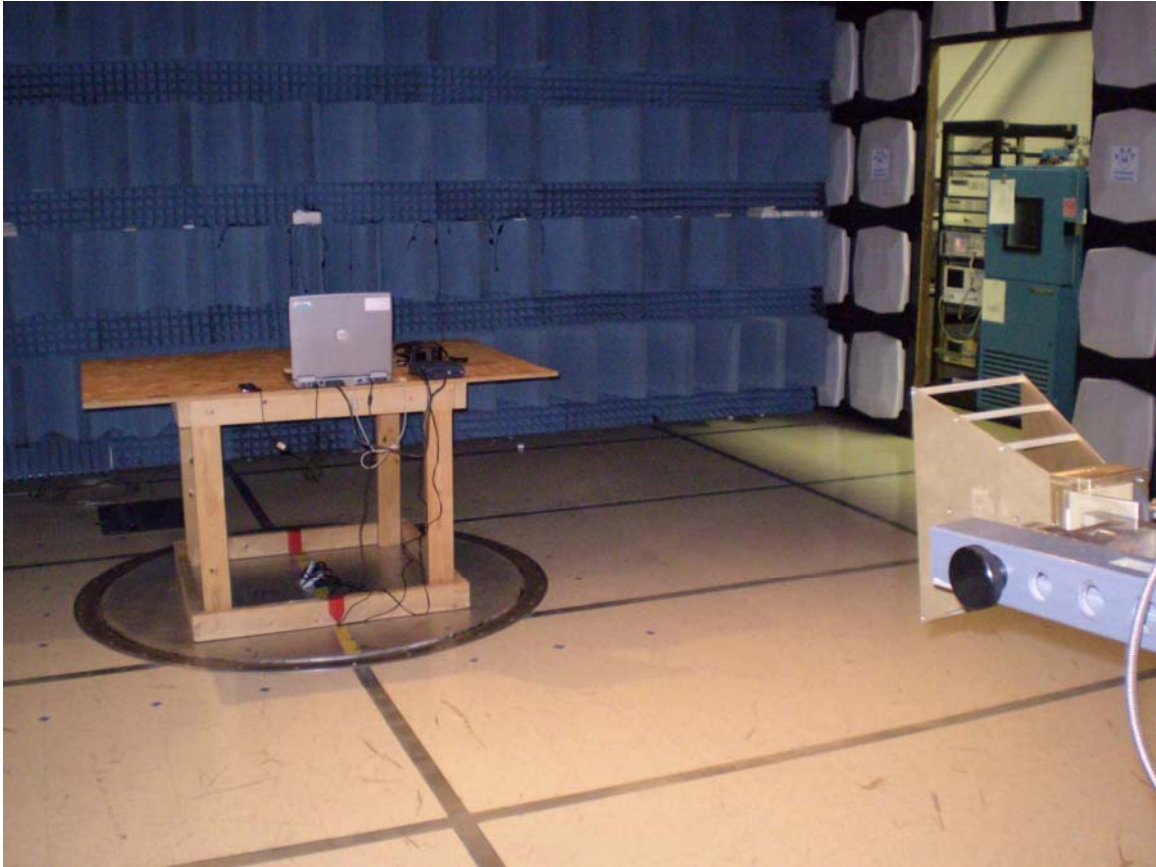

EMC TEST SETUP PHOTOS

EMC Report #19491-1, AC Line - Part 15

EMC Report #19491-1, Part 15, PC Peripheral

EMC Report #19491-1, Antenna - Substitution

EMC Report #19491-1, Tx Radiated

MOTOROLA, INC. Portable Cellular Phone SAR Test Report Number: **19429-1F**

Appendix 6

Photographs of the device under test

MOTOROLA, INC. Portable Cellular Phone SAR Test Report Number: **19429-1F**

Figure 1: Front of phone

Figure 2: Back of phone

MOTOROLA, INC. Portable Cellular Phone SAR Test Report Number: **19429-1F**

Figure 3: Phone Against the Flat Phantom

Figure 4. Phone Against the Head Phantom (Cheek Touch)

MOTOROLA, INC. Portable Cellular Phone SAR Test Report Number: **19429-1F**

Figure 5. Phone Against the Head Phantom (15°Tilt)