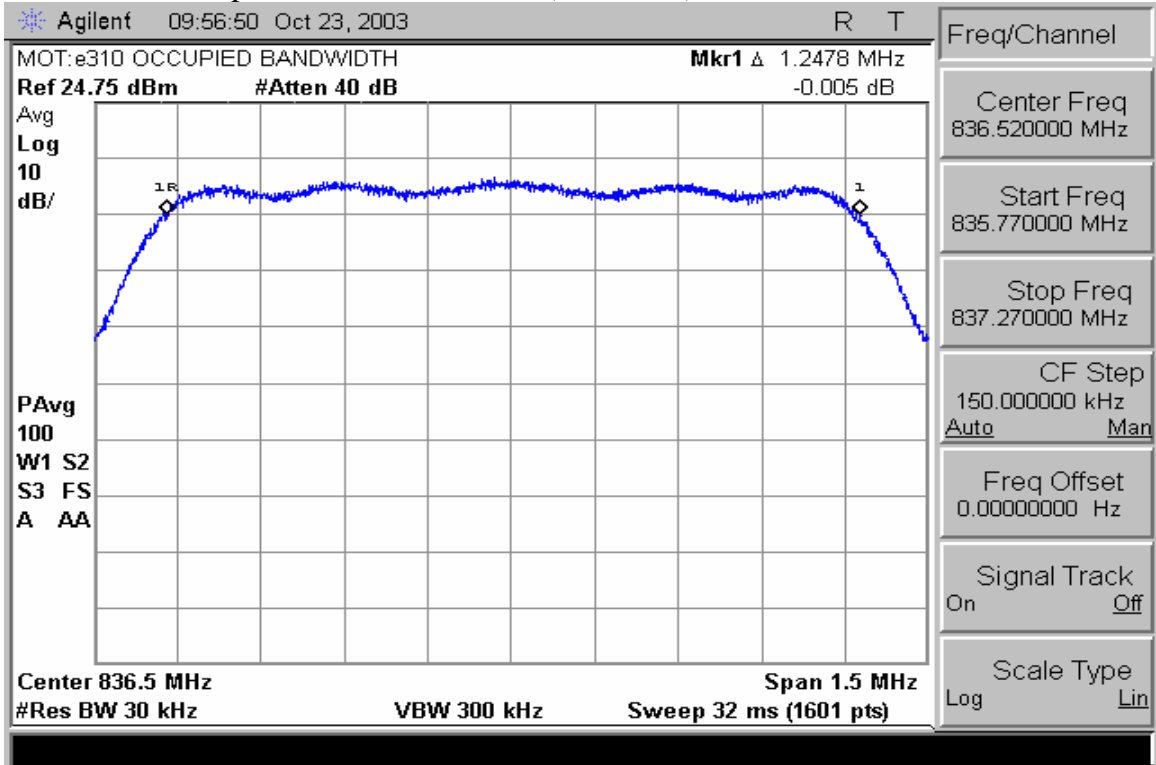

CDMA 800 Occupied Bandwidth Results (1.25 MHz)

CDMA 1900 Occupied Bandwidth Results (1.25 MHz)