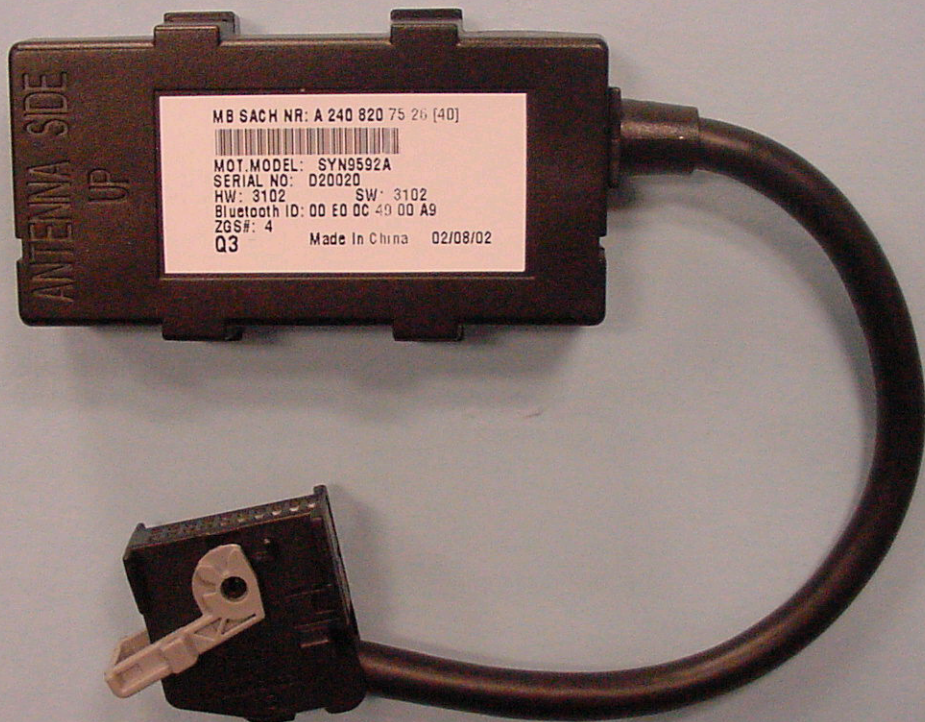

EXHIBIT C1: EXTERNAL FRONT VIEW

MB SACH NR: A 240 820 75 26 [40]

MOT. MODEL: SYN9592A

SERIAL NO: D20020

HW: 3102 SW: 3102

Bluetooth ID: 00 E0 DC 49 00 A9

ZGS#: 4

Q3 Made In China 02/08/02