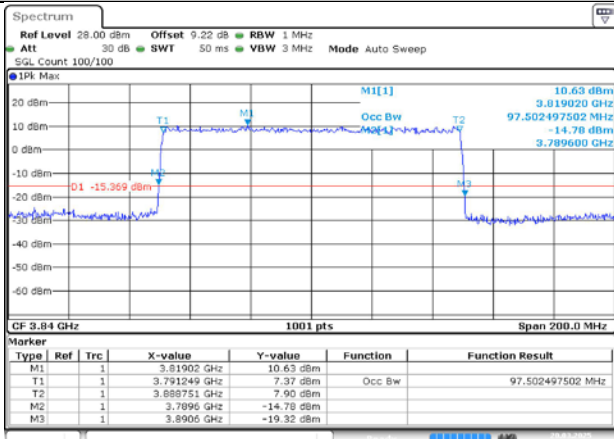

Date: 20.MAR.2025 17:48:45

MCH / DFT-QPSK / Outer_Full

Date: 20.MAR.2025 17:49:03

MCH / CP-QPSK / Outer_Full

Date: 20.MAR.2025 17:49:40

MCH / CP-16QAM / Outer_Full

Date: 20.MAR.2025 17:49:49

MCH / CP-64QAM / Outer_Full