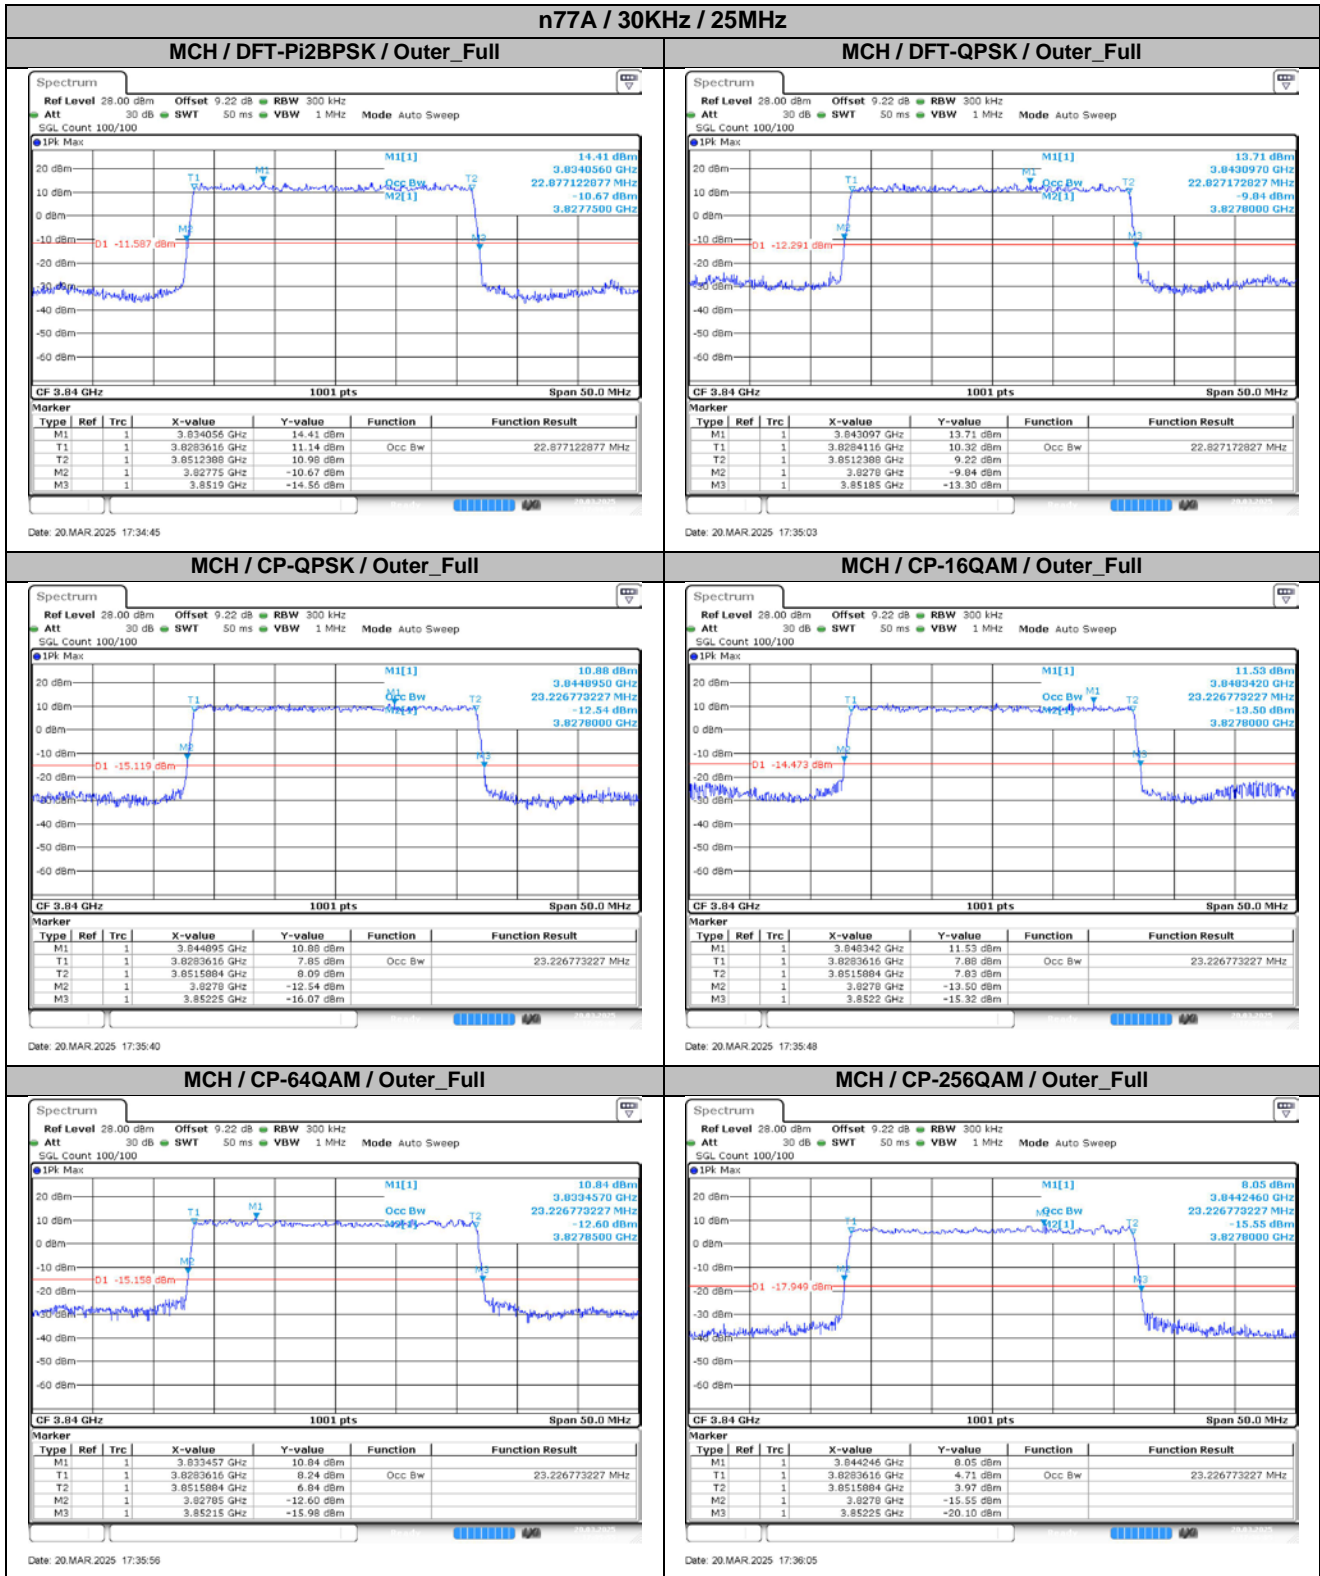

2. Peak-to-Average Ratio

2.1. Test Results

SCS	Bandwidth	Channel	RB	Result (dB)		Limit (dB)	Verdict
				DFT-Pi2BPSK	DFT-QPSK		
30KHz	100MHz	LCH	Outer_Full	7.90	8.66	13.00	Pass
30KHz	100MHz	MCH	Outer_Full	7.94	8.09	13.00	Pass
30KHz	100MHz	HCH	Outer_Full	8.07	8.07	13.00	Pass

2.2. Test Plots for SCS=30KHz

3. Modulation Characteristics

3.1. Test Plots for SCS=30KHz

4. 99% Occupied Bandwidth & 26dB Emission Bandwidth

4.1. Test Results

SCS	Bandwidth	Modulation	RB	99% Occupied Bandwidth (MHz)	26dB Emission Bandwidth (MHz)	Verdict
30KHz	10MHz	DFT-Pi2BPSK	Outer_Full	8.57	9.32	Pass
30KHz	10MHz	DFT-QPSK	Outer_Full	8.57	9.14	Pass
30KHz	10MHz	CP-QPSK	Outer_Full	8.59	9.38	Pass
30KHz	10MHz	CP-16QAM	Outer_Full	8.57	9.26	Pass
30KHz	10MHz	CP-64QAM	Outer_Full	8.59	9.28	Pass
30KHz	10MHz	CP-256QAM	Outer_Full	8.59	9.26	Pass
30KHz	15MHz	DFT-Pi2BPSK	Outer_Full	12.86	13.80	Pass
30KHz	15MHz	DFT-QPSK	Outer_Full	12.86	13.77	Pass
30KHz	15MHz	CP-QPSK	Outer_Full	13.58	14.61	Pass
30KHz	15MHz	CP-16QAM	Outer_Full	13.55	14.52	Pass
30KHz	15MHz	CP-64QAM	Outer_Full	13.64	14.61	Pass
30KHz	15MHz	CP-256QAM	Outer_Full	13.61	14.52	Pass
30KHz	20MHz	DFT-Pi2BPSK	Outer_Full	17.86	18.76	Pass
30KHz	20MHz	DFT-QPSK	Outer_Full	17.82	18.84	Pass
30KHz	20MHz	CP-QPSK	Outer_Full	18.22	19.24	Pass
30KHz	20MHz	CP-16QAM	Outer_Full	18.22	19.32	Pass
30KHz	20MHz	CP-64QAM	Outer_Full	18.18	19.20	Pass
30KHz	20MHz	CP-256QAM	Outer_Full	18.18	19.16	Pass
30KHz	25MHz	DFT-Pi2BPSK	Outer_Full	22.88	24.15	Pass
30KHz	25MHz	DFT-QPSK	Outer_Full	22.83	24.05	Pass
30KHz	25MHz	CP-QPSK	Outer_Full	23.23	24.45	Pass
30KHz	25MHz	CP-16QAM	Outer_Full	23.23	24.40	Pass

4.2. Test Plots for SCS=30KHz

n77A / 30kHz / 50MHz

MCH / DFT-Pi2BPSK / Outer_Full

Date: 20.MAR.2025 17:39:54

MCH / DFT-QPSK / Outer_Full

Date: 20.MAR.2025 17:40:12

MCH / CP-QPSK / Outer_Full

Date: 20.MAR.2025 17:40:48