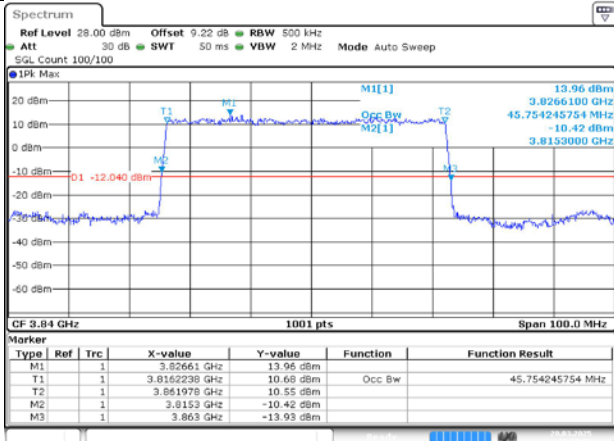

4.2. Test Plots for SCS=30KHz

n77A / 30kHz / 50MHz

MCH / DFT-Pi2BPSK / Outer_Full

Date: 20.MAR.2025 17:39:54

MCH / DFT-QPSK / Outer_Full

Date: 20.MAR.2025 17:40:12

MCH / CP-QPSK / Outer_Full

Date: 20.MAR.2025 17:40:48