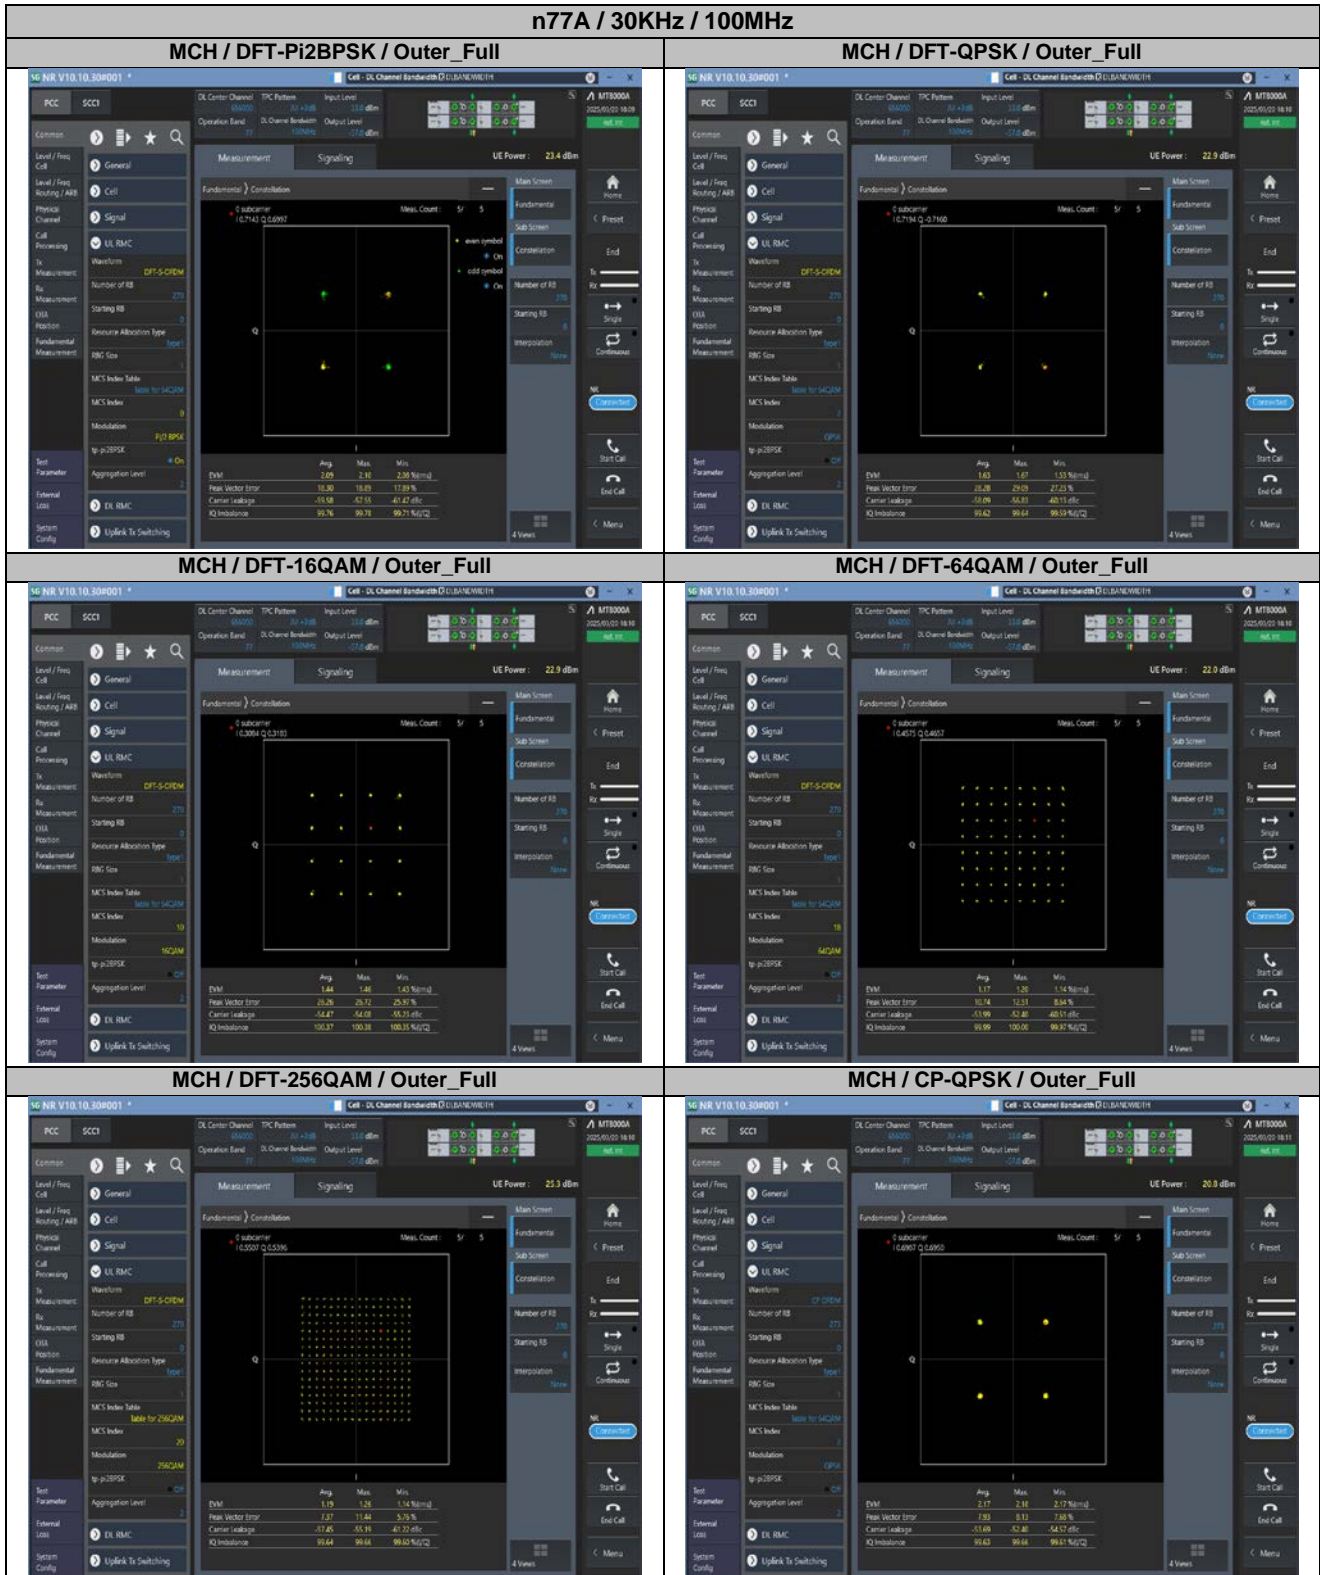

2. Peak-to-Average Ratio

2.1. Test Results

SCS	Bandwidth	Channel	RB	Result (dB)		Limit (dB)	Verdict
				DFT-Pi2BPSK	DFT-QPSK		
30KHz	100MHz	LCH	Outer_Full	7.90	8.66	13.00	Pass
30KHz	100MHz	MCH	Outer_Full	7.94	8.09	13.00	Pass
30KHz	100MHz	HCH	Outer_Full	8.07	8.07	13.00	Pass

2.2. Test Plots for SCS=30KHz

3. Modulation Characteristics

3.1. Test Plots for SCS=30KHz

4. 99% Occupied Bandwidth & 26dB Emission Bandwidth

4.1. Test Results

SCS	Bandwidth	Modulation	RB	99% Occupied Bandwidth (MHz)	26dB Emission Bandwidth (MHz)	Verdict
30KHz	10MHz	DFT-Pi2BPSK	Outer_Full	8.57	9.32	Pass
30KHz	10MHz	DFT-QPSK	Outer_Full	8.57	9.14	Pass
30KHz	10MHz	CP-QPSK	Outer_Full	8.59	9.38	Pass
30KHz	10MHz	CP-16QAM	Outer_Full	8.57	9.26	Pass
30KHz	10MHz	CP-64QAM	Outer_Full	8.59	9.28	Pass
30KHz	10MHz	CP-256QAM	Outer_Full	8.59	9.26	Pass
30KHz	15MHz	DFT-Pi2BPSK	Outer_Full	12.86	13.80	Pass
30KHz	15MHz	DFT-QPSK	Outer_Full	12.86	13.77	Pass
30KHz	15MHz	CP-QPSK	Outer_Full	13.58	14.61	Pass
30KHz	15MHz	CP-16QAM	Outer_Full	13.55	14.52	Pass
30KHz	15MHz	CP-64QAM	Outer_Full	13.64	14.61	Pass
30KHz	15MHz	CP-256QAM	Outer_Full	13.61	14.52	Pass
30KHz	20MHz	DFT-Pi2BPSK	Outer_Full	17.86	18.76	Pass
30KHz	20MHz	DFT-QPSK	Outer_Full	17.82	18.84	Pass
30KHz	20MHz	CP-QPSK	Outer_Full	18.22	19.24	Pass
30KHz	20MHz	CP-16QAM	Outer_Full	18.22	19.32	Pass
30KHz	20MHz	CP-64QAM	Outer_Full	18.18	19.20	Pass
30KHz	20MHz	CP-256QAM	Outer_Full	18.18	19.16	Pass
30KHz	25MHz	DFT-Pi2BPSK	Outer_Full	22.88	24.15	Pass
30KHz	25MHz	DFT-QPSK	Outer_Full	22.83	24.05	Pass
30KHz	25MHz	CP-QPSK	Outer_Full	23.23	24.45	Pass
30KHz	25MHz	CP-16QAM	Outer_Full	23.23	24.40	Pass