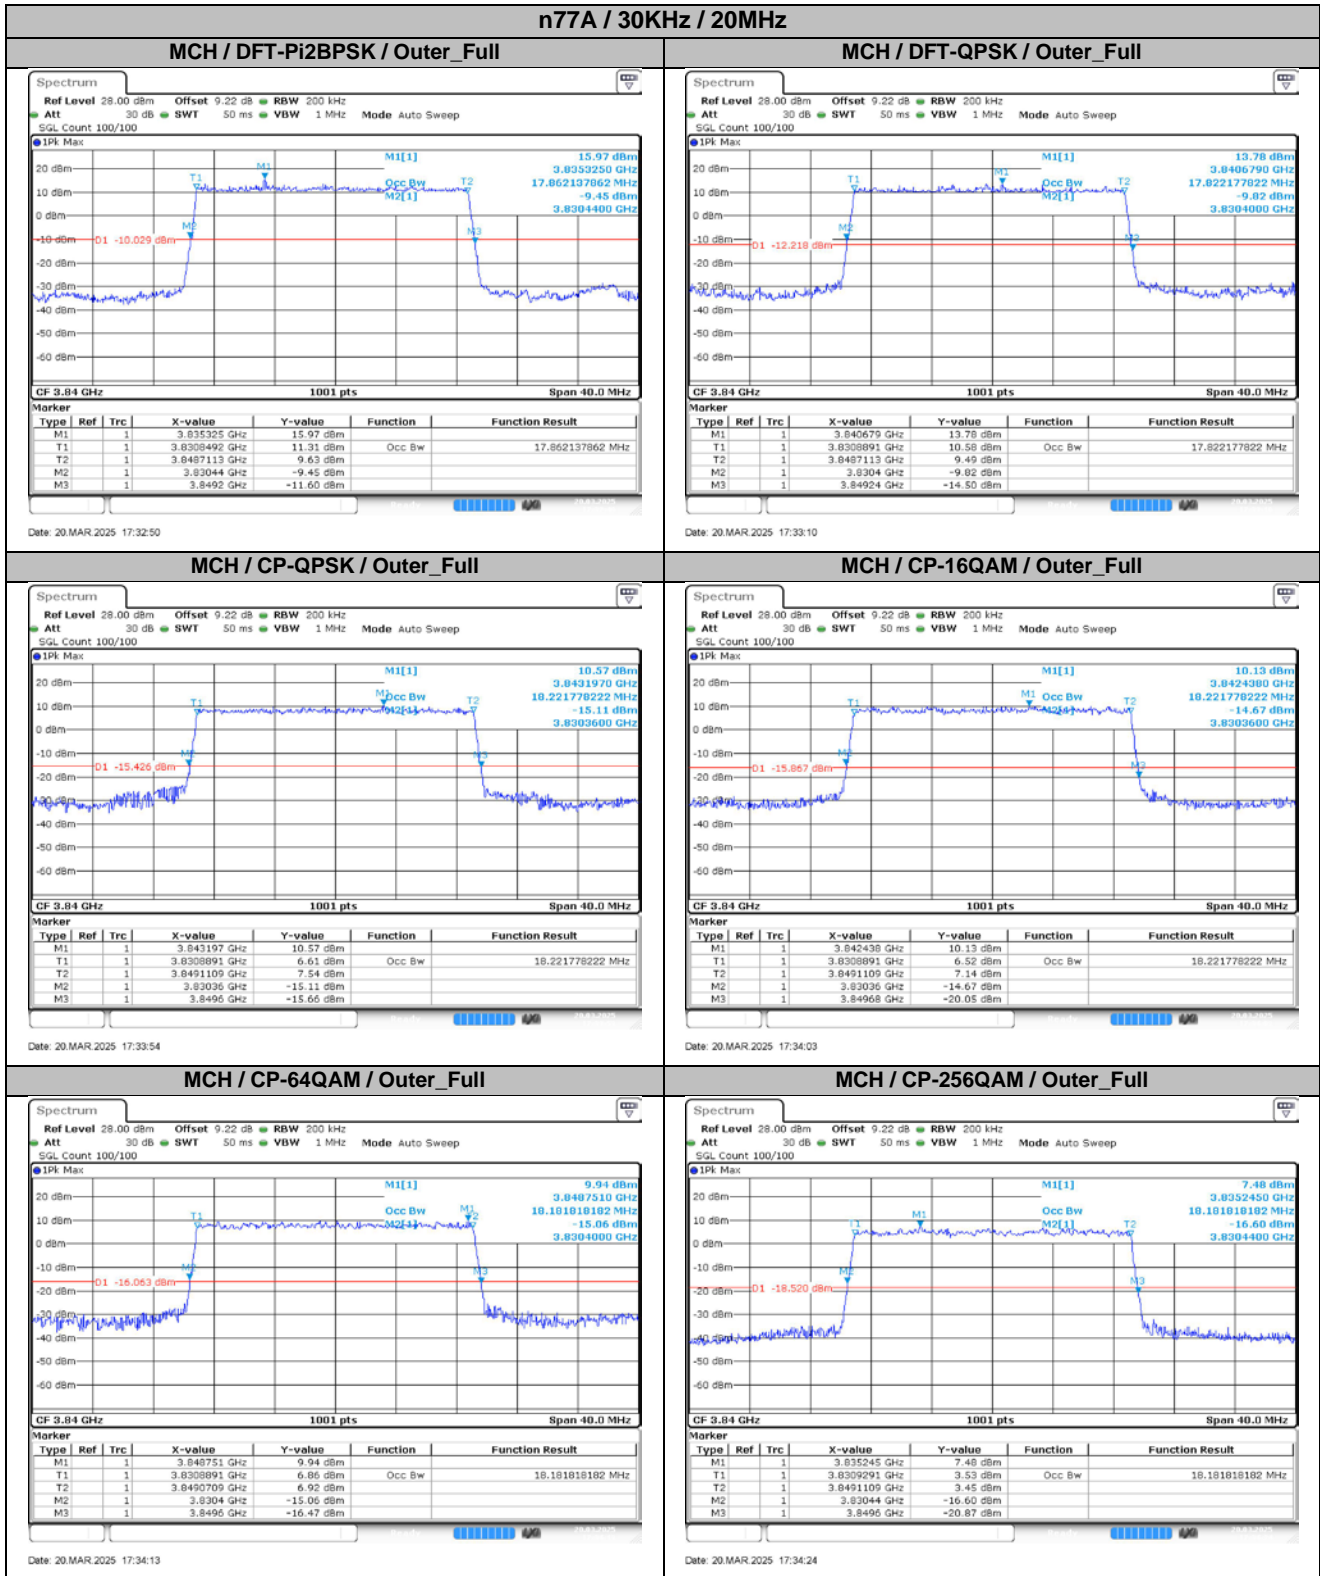

2. Peak-to-Average Ratio

2.1. Test Results

SCS	Bandwidth	Channel	RB	Result (dB)		Limit (dB)	Verdict
				DFT-Pi2BPSK	DFT-QPSK		
30KHz	100MHz	LCH	Outer_Full	7.90	8.66	13.00	Pass
30KHz	100MHz	MCH	Outer_Full	7.94	8.09	13.00	Pass
30KHz	100MHz	HCH	Outer_Full	8.07	8.07	13.00	Pass

2.2. Test Plots for SCS=30KHz

3. Modulation Characteristics

3.1. Test Plots for SCS=30KHz

4. 99% Occupied Bandwidth & 26dB Emission Bandwidth

4.1. Test Results

SCS	Bandwidth	Modulation	RB	99% Occupied Bandwidth (MHz)	26dB Emission Bandwidth (MHz)	Verdict
30KHz	10MHz	DFT-Pi2BPSK	Outer_Full	8.57	9.32	Pass
30KHz	10MHz	DFT-QPSK	Outer_Full	8.57	9.14	Pass
30KHz	10MHz	CP-QPSK	Outer_Full	8.59	9.38	Pass
30KHz	10MHz	CP-16QAM	Outer_Full	8.57	9.26	Pass
30KHz	10MHz	CP-64QAM	Outer_Full	8.59	9.28	Pass
30KHz	10MHz	CP-256QAM	Outer_Full	8.59	9.26	Pass
30KHz	15MHz	DFT-Pi2BPSK	Outer_Full	12.86	13.80	Pass
30KHz	15MHz	DFT-QPSK	Outer_Full	12.86	13.77	Pass
30KHz	15MHz	CP-QPSK	Outer_Full	13.58	14.61	Pass
30KHz	15MHz	CP-16QAM	Outer_Full	13.55	14.52	Pass
30KHz	15MHz	CP-64QAM	Outer_Full	13.64	14.61	Pass
30KHz	15MHz	CP-256QAM	Outer_Full	13.61	14.52	Pass
30KHz	20MHz	DFT-Pi2BPSK	Outer_Full	17.86	18.76	Pass
30KHz	20MHz	DFT-QPSK	Outer_Full	17.82	18.84	Pass
30KHz	20MHz	CP-QPSK	Outer_Full	18.22	19.24	Pass
30KHz	20MHz	CP-16QAM	Outer_Full	18.22	19.32	Pass
30KHz	20MHz	CP-64QAM	Outer_Full	18.18	19.20	Pass
30KHz	20MHz	CP-256QAM	Outer_Full	18.18	19.16	Pass
30KHz	25MHz	DFT-Pi2BPSK	Outer_Full	22.88	24.15	Pass
30KHz	25MHz	DFT-QPSK	Outer_Full	22.83	24.05	Pass
30KHz	25MHz	CP-QPSK	Outer_Full	23.23	24.45	Pass
30KHz	25MHz	CP-16QAM	Outer_Full	23.23	24.40	Pass

4.2. Test Plots for SCS=30KHz

n77A / 30kHz / 50MHz

MCH / DFT-Pi2BPSK / Outer_Full

Date: 20.MAR.2025 17:39:54

MCH / DFT-QPSK / Outer_Full

Date: 20.MAR.2025 17:40:12

MCH / CP-QPSK / Outer_Full

Date: 20.MAR.2025 17:40:48