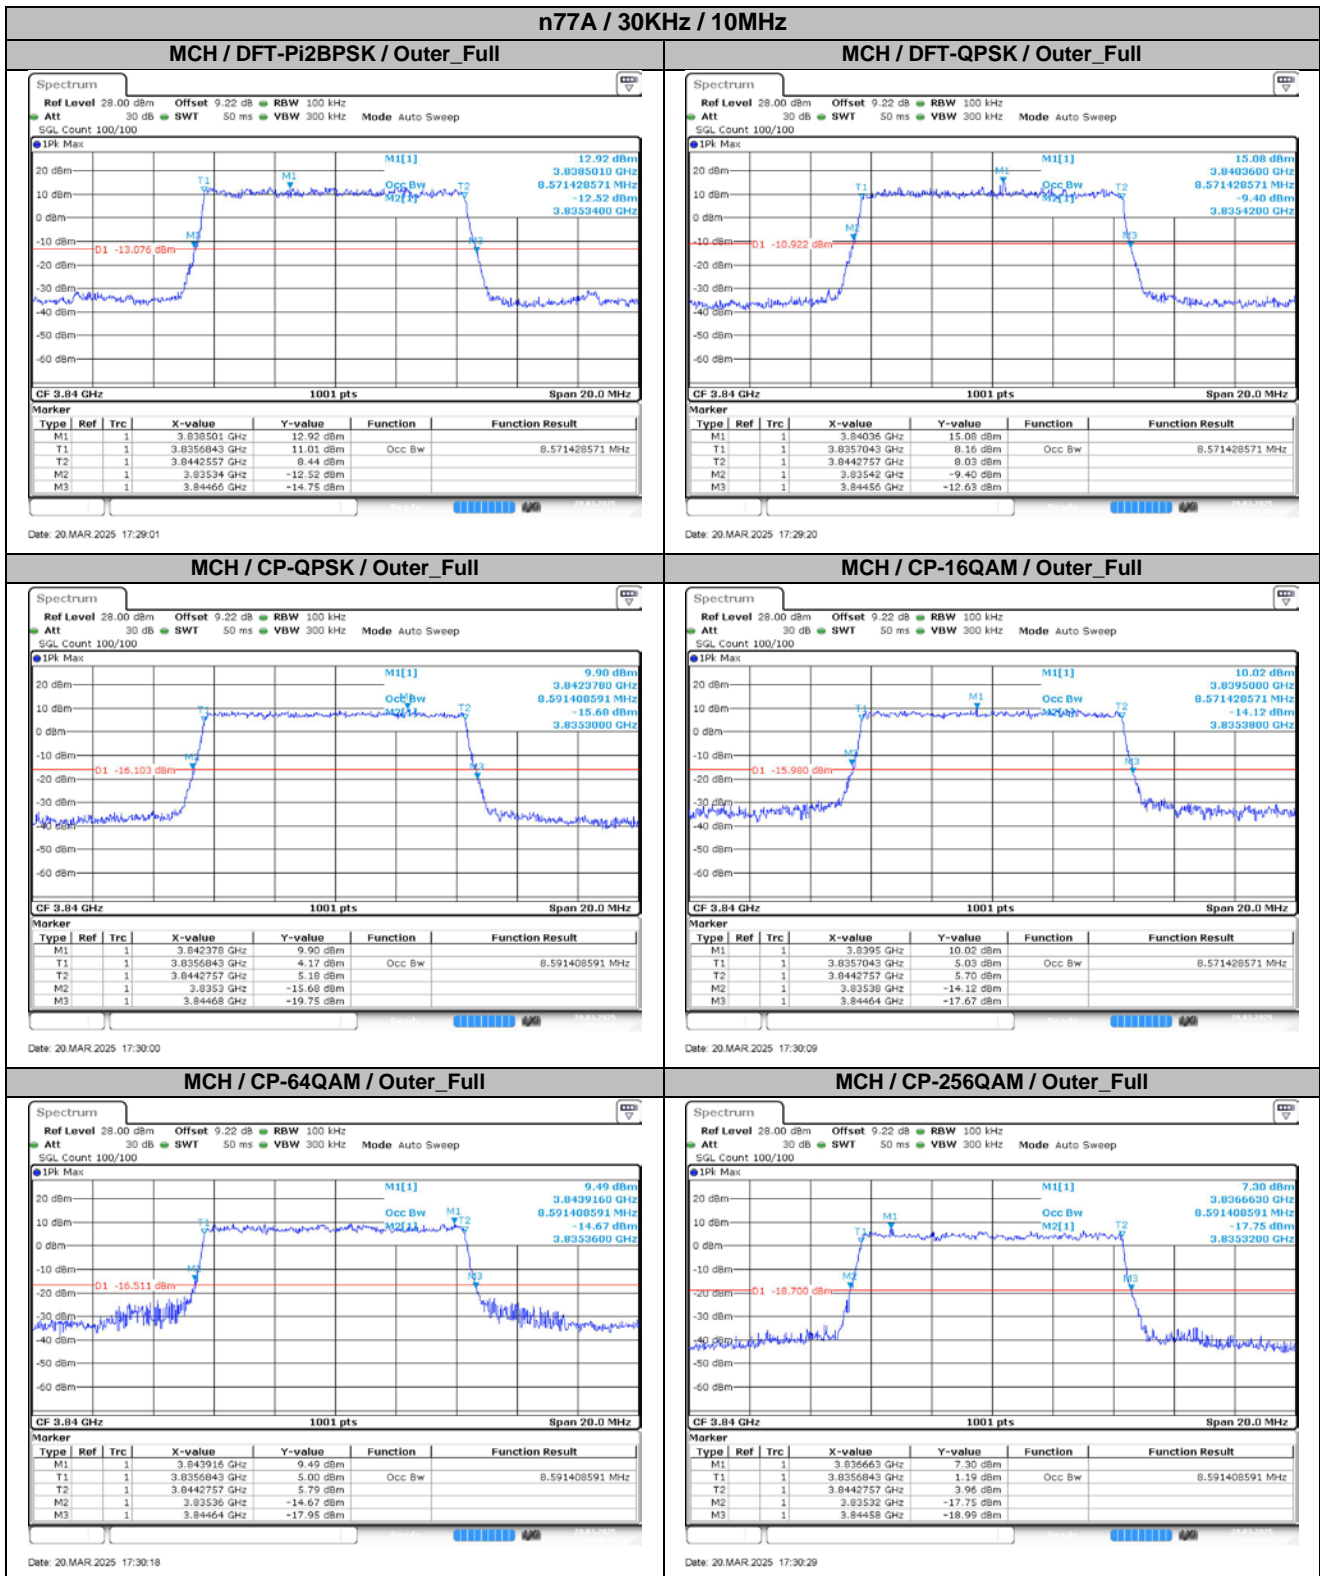

2. Peak-to-Average Ratio

2.1. Test Results

SCS	Bandwidth	Channel	RB	Result (dB)		Limit (dB)	Verdict
				DFT-Pi2BPSK	DFT-QPSK		
30KHz	100MHz	LCH	Outer_Full	7.90	8.66	13.00	Pass
30KHz	100MHz	MCH	Outer_Full	7.94	8.09	13.00	Pass
30KHz	100MHz	HCH	Outer_Full	8.07	8.07	13.00	Pass

2.2. Test Plots for SCS=30KHz

3. Modulation Characteristics

3.1. Test Plots for SCS=30KHz

4. 99% Occupied Bandwidth & 26dB Emission Bandwidth

4.1. Test Results

SCS	Bandwidth	Modulation	RB	99% Occupied Bandwidth (MHz)	26dB Emission Bandwidth (MHz)	Verdict
30KHz	10MHz	DFT-Pi2BPSK	Outer_Full	8.57	9.32	Pass
30KHz	10MHz	DFT-QPSK	Outer_Full	8.57	9.14	Pass
30KHz	10MHz	CP-QPSK	Outer_Full	8.59	9.38	Pass
30KHz	10MHz	CP-16QAM	Outer_Full	8.57	9.26	Pass
30KHz	10MHz	CP-64QAM	Outer_Full	8.59	9.28	Pass
30KHz	10MHz	CP-256QAM	Outer_Full	8.59	9.26	Pass
30KHz	15MHz	DFT-Pi2BPSK	Outer_Full	12.86	13.80	Pass
30KHz	15MHz	DFT-QPSK	Outer_Full	12.86	13.77	Pass
30KHz	15MHz	CP-QPSK	Outer_Full	13.58	14.61	Pass
30KHz	15MHz	CP-16QAM	Outer_Full	13.55	14.52	Pass
30KHz	15MHz	CP-64QAM	Outer_Full	13.64	14.61	Pass
30KHz	15MHz	CP-256QAM	Outer_Full	13.61	14.52	Pass
30KHz	20MHz	DFT-Pi2BPSK	Outer_Full	17.86	18.76	Pass
30KHz	20MHz	DFT-QPSK	Outer_Full	17.82	18.84	Pass
30KHz	20MHz	CP-QPSK	Outer_Full	18.22	19.24	Pass
30KHz	20MHz	CP-16QAM	Outer_Full	18.22	19.32	Pass
30KHz	20MHz	CP-64QAM	Outer_Full	18.18	19.20	Pass
30KHz	20MHz	CP-256QAM	Outer_Full	18.18	19.16	Pass
30KHz	25MHz	DFT-Pi2BPSK	Outer_Full	22.88	24.15	Pass
30KHz	25MHz	DFT-QPSK	Outer_Full	22.83	24.05	Pass
30KHz	25MHz	CP-QPSK	Outer_Full	23.23	24.45	Pass
30KHz	25MHz	CP-16QAM	Outer_Full	23.23	24.40	Pass

4.2. Test Plots for SCS=30KHz

n77A / 30kHz / 50MHz

MCH / DFT-Pi2BPSK / Outer_Full

Date: 20.MAR.2025 17:39:54

MCH / DFT-QPSK / Outer_Full

Date: 20.MAR.2025 17:40:12

MCH / CP-QPSK / Outer_Full

Date: 20.MAR.2025 17:40:48