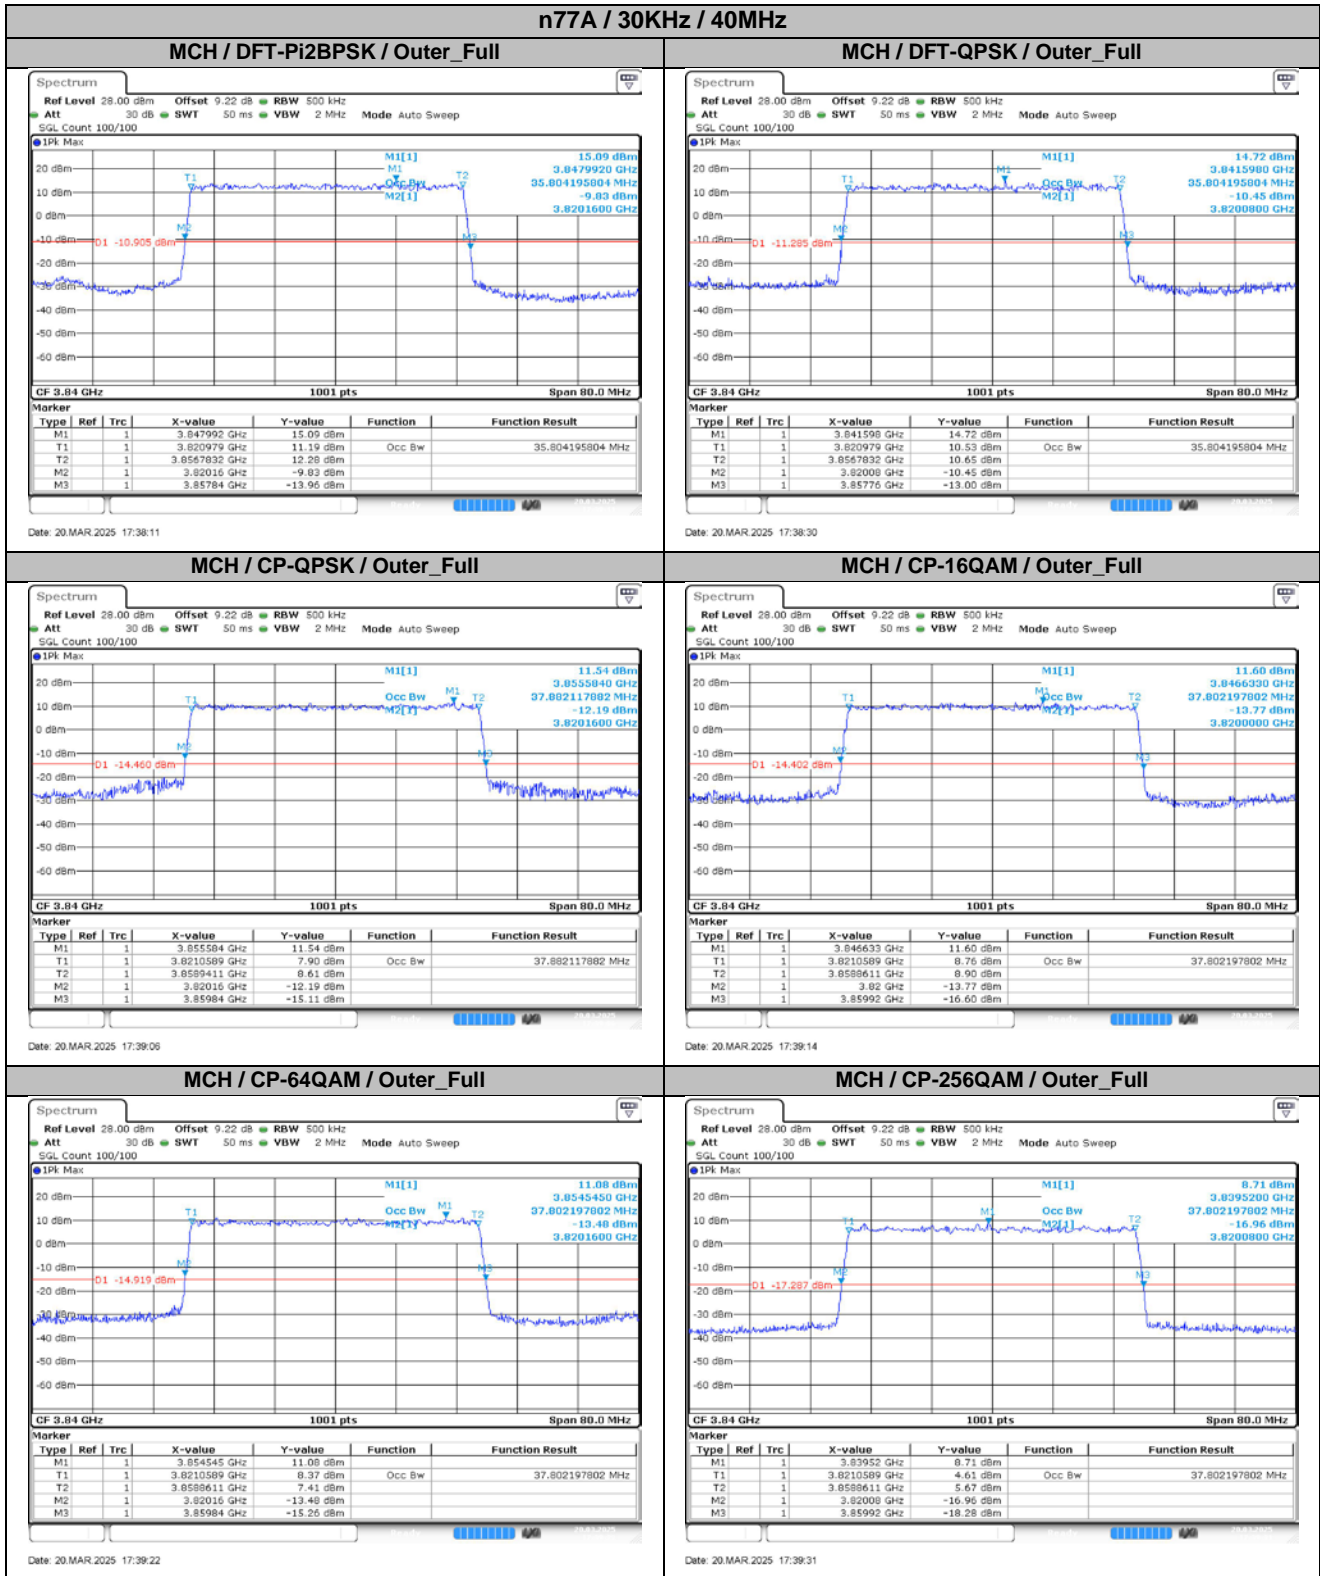

4.2. Test Plots for SCS=30KHz

n77A / 30kHz / 50MHz

MCH / DFT-Pi2BPSK / Outer_Full

Date: 20.MAR.2025 17:39:54

MCH / DFT-QPSK / Outer_Full

Date: 20.MAR.2025 17:40:12

MCH / CP-QPSK / Outer_Full

Date: 20.MAR.2025 17:40:48

Date: 20.MAR.2025 17:48:45

MCH / DFT-QPSK / Outer_Full

Date: 20.MAR.2025 17:49:03

MCH / CP-QPSK / Outer_Full

Date: 20.MAR.2025 17:49:40

MCH / CP-16QAM / Outer_Full

Date: 20.MAR.2025 17:49:49

MCH / CP-64QAM / Outer_Full