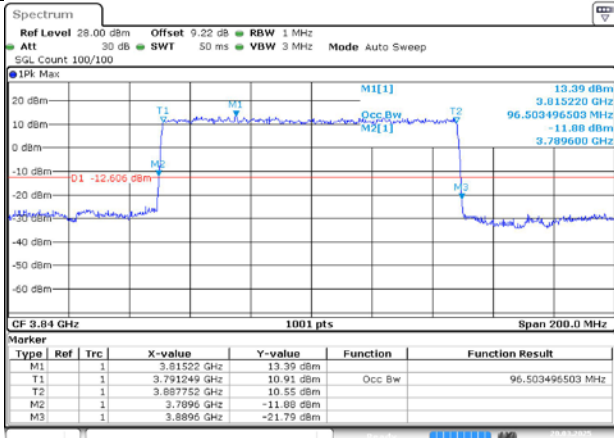

4.2. Test Plots for SCS=30KHz

n77A / 30kHz / 50MHz

MCH / DFT-Pi2BPSK / Outer_Full

Date: 20.MAR.2025 17:39:54

MCH / DFT-QPSK / Outer_Full

Date: 20.MAR.2025 17:40:12

MCH / CP-QPSK / Outer_Full

Date: 20.MAR.2025 17:40:48

MCH / CP-16QAM / Outer_Full

Date: 20.MAR.2025 17:40:56

MCH / CP-64QAM / Outer_Full

Date: 20.MAR.2025 17:41:04

MCH / CP-256QAM / Outer_Full

Date: 20.MAR.2025 17:41:14

n77A / 30KHz / 100MHz

MCH / DFT-Pi2BPSK / Outer_Full