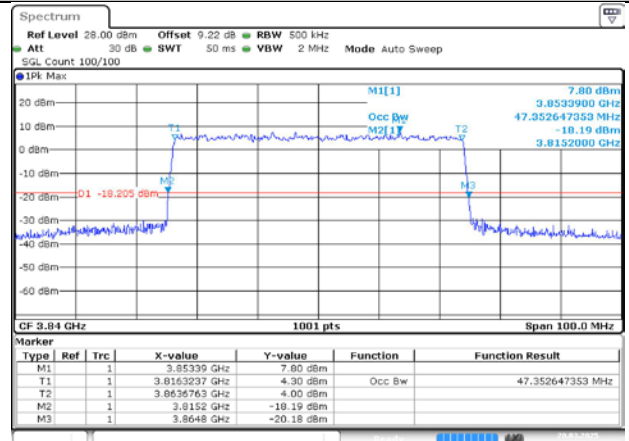

MCH / CP-16QAM / Outer_Full

Date: 20.MAR.2025 17:40:56

MCH / CP-64QAM / Outer_Full

Date: 20.MAR.2025 17:41:04

MCH / CP-256QAM / Outer_Full

Date: 20.MAR.2025 17:41:14

n77A / 30KHz / 100MHz

MCH / DFT-Pi2BPSK / Outer_Full