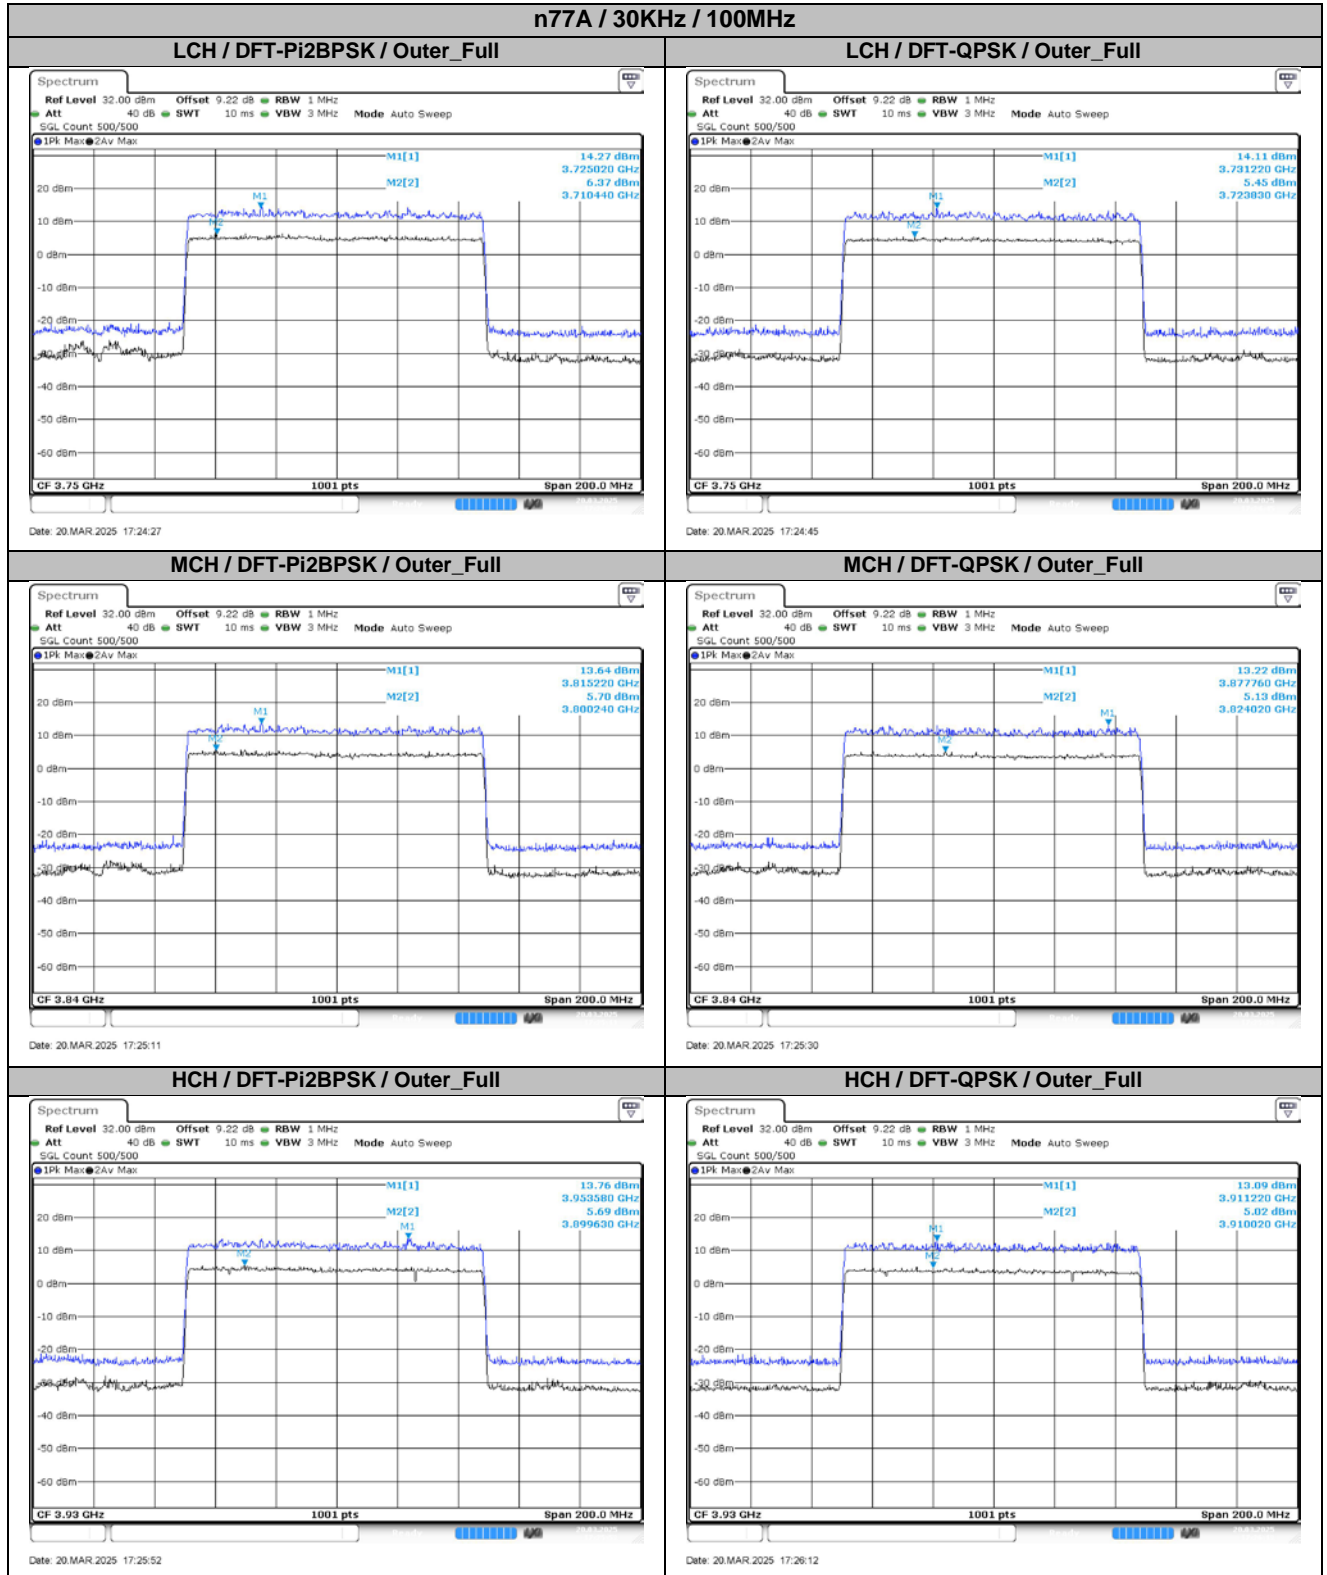

2. Peak-to-Average Ratio

2.1. Test Results

SCS	Bandwidth	Channel	RB	Result (dB)		Limit (dB)	Verdict
				DFT-Pi2BPSK	DFT-QPSK		
30KHz	100MHz	LCH	Outer_Full	7.90	8.66	13.00	Pass
30KHz	100MHz	MCH	Outer_Full	7.94	8.09	13.00	Pass
30KHz	100MHz	HCH	Outer_Full	8.07	8.07	13.00	Pass

2.2. Test Plots for SCS=30KHz

3. Modulation Characteristics

3.1. Test Plots for SCS=30KHz

4. 99% Occupied Bandwidth & 26dB Emission Bandwidth

4.1. Test Results

SCS	Bandwidth	Modulation	RB	99% Occupied Bandwidth (MHz)	26dB Emission Bandwidth (MHz)	Verdict
30KHz	10MHz	DFT-Pi2BPSK	Outer_Full	8.57	9.32	Pass
30KHz	10MHz	DFT-QPSK	Outer_Full	8.57	9.14	Pass
30KHz	10MHz	CP-QPSK	Outer_Full	8.59	9.38	Pass
30KHz	10MHz	CP-16QAM	Outer_Full	8.57	9.26	Pass
30KHz	10MHz	CP-64QAM	Outer_Full	8.59	9.28	Pass
30KHz	10MHz	CP-256QAM	Outer_Full	8.59	9.26	Pass
30KHz	15MHz	DFT-Pi2BPSK	Outer_Full	12.86	13.80	Pass
30KHz	15MHz	DFT-QPSK	Outer_Full	12.86	13.77	Pass
30KHz	15MHz	CP-QPSK	Outer_Full	13.58	14.61	Pass
30KHz	15MHz	CP-16QAM	Outer_Full	13.55	14.52	Pass
30KHz	15MHz	CP-64QAM	Outer_Full	13.64	14.61	Pass
30KHz	15MHz	CP-256QAM	Outer_Full	13.61	14.52	Pass
30KHz	20MHz	DFT-Pi2BPSK	Outer_Full	17.86	18.76	Pass
30KHz	20MHz	DFT-QPSK	Outer_Full	17.82	18.84	Pass
30KHz	20MHz	CP-QPSK	Outer_Full	18.22	19.24	Pass
30KHz	20MHz	CP-16QAM	Outer_Full	18.22	19.32	Pass
30KHz	20MHz	CP-64QAM	Outer_Full	18.18	19.20	Pass
30KHz	20MHz	CP-256QAM	Outer_Full	18.18	19.16	Pass
30KHz	25MHz	DFT-Pi2BPSK	Outer_Full	22.88	24.15	Pass
30KHz	25MHz	DFT-QPSK	Outer_Full	22.83	24.05	Pass
30KHz	25MHz	CP-QPSK	Outer_Full	23.23	24.45	Pass
30KHz	25MHz	CP-16QAM	Outer_Full	23.23	24.40	Pass

4.2. Test Plots for SCS=30KHz

n77A / 30kHz / 50MHz

MCH / DFT-Pi2BPSK / Outer_Full

Date: 20.MAR.2025 17:39:54

MCH / DFT-QPSK / Outer_Full

Date: 20.MAR.2025 17:40:12

MCH / CP-QPSK / Outer_Full

Date: 20.MAR.2025 17:40:48