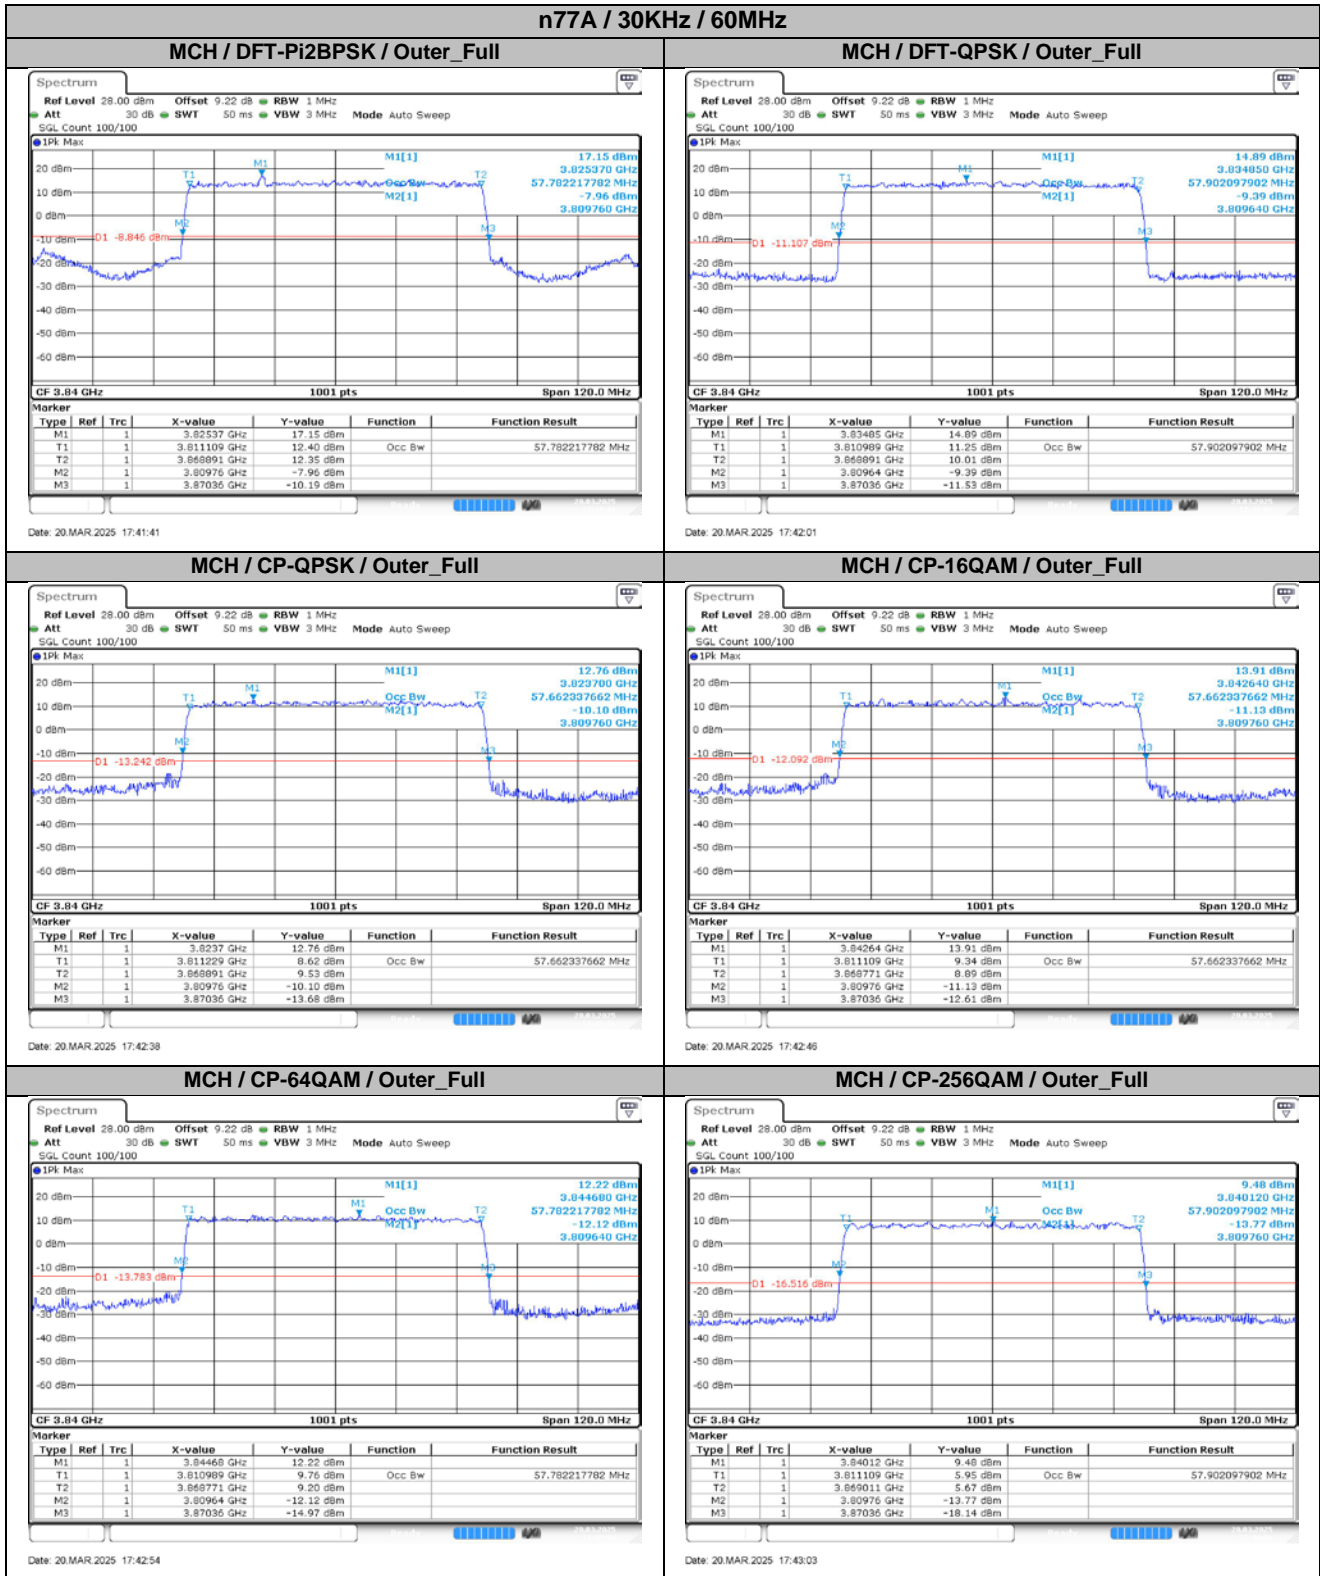

2. Peak-to-Average Ratio

2.1. Test Results

SCS	Bandwidth	Channel	RB	Result (dB)		Limit (dB)	Verdict
				DFT-Pi2BPSK	DFT-QPSK		
30KHz	100MHz	LCH	Outer_Full	7.90	8.66	13.00	Pass
30KHz	100MHz	MCH	Outer_Full	7.94	8.09	13.00	Pass
30KHz	100MHz	HCH	Outer_Full	8.07	8.07	13.00	Pass

4.2. Test Plots for SCS=30KHz

n77A / 30kHz / 50MHz

MCH / DFT-Pi2BPSK / Outer_Full

Date: 20.MAR.2025 17:39:54

MCH / DFT-QPSK / Outer_Full

Date: 20.MAR.2025 17:40:12

MCH / CP-QPSK / Outer_Full

Date: 20.MAR.2025 17:40:48

MCH / CP-16QAM / Outer_Full

Date: 20.MAR.2025 17:40:56

MCH / CP-64QAM / Outer_Full

Date: 20.MAR.2025 17:41:04

MCH / CP-256QAM / Outer_Full

Date: 20.MAR.2025 17:41:14

n77A / 30KHz / 100MHz

MCH / DFT-Pi2BPSK / Outer_Full

Date: 20.MAR.2025 17:48:45

MCH / DFT-QPSK / Outer_Full

Date: 20.MAR.2025 17:49:03

MCH / CP-QPSK / Outer_Full

Date: 20.MAR.2025 17:49:40

MCH / CP-16QAM / Outer_Full

Date: 20.MAR.2025 17:49:49

MCH / CP-64QAM / Outer_Full