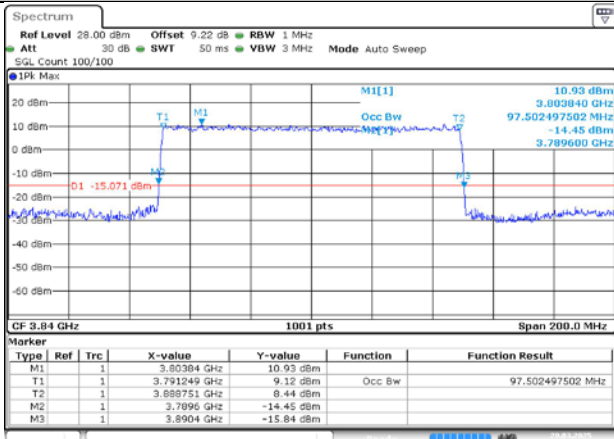

MCH / CP-QPSK / Outer_Full

Date: 20.MAR.2025 17:49:40