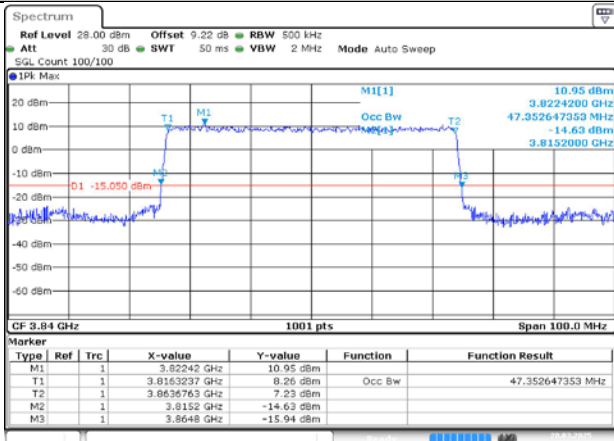

4.2. Test Plots for SCS=30KHz

n77A / 30kHz / 50MHz

MCH / DFT-Pi2BPSK / Outer_Full

Date: 20.MAR.2025 17:39:54

MCH / DFT-QPSK / Outer_Full

Date: 20.MAR.2025 17:40:12

MCH / CP-QPSK / Outer_Full

Date: 20.MAR.2025 17:40:48