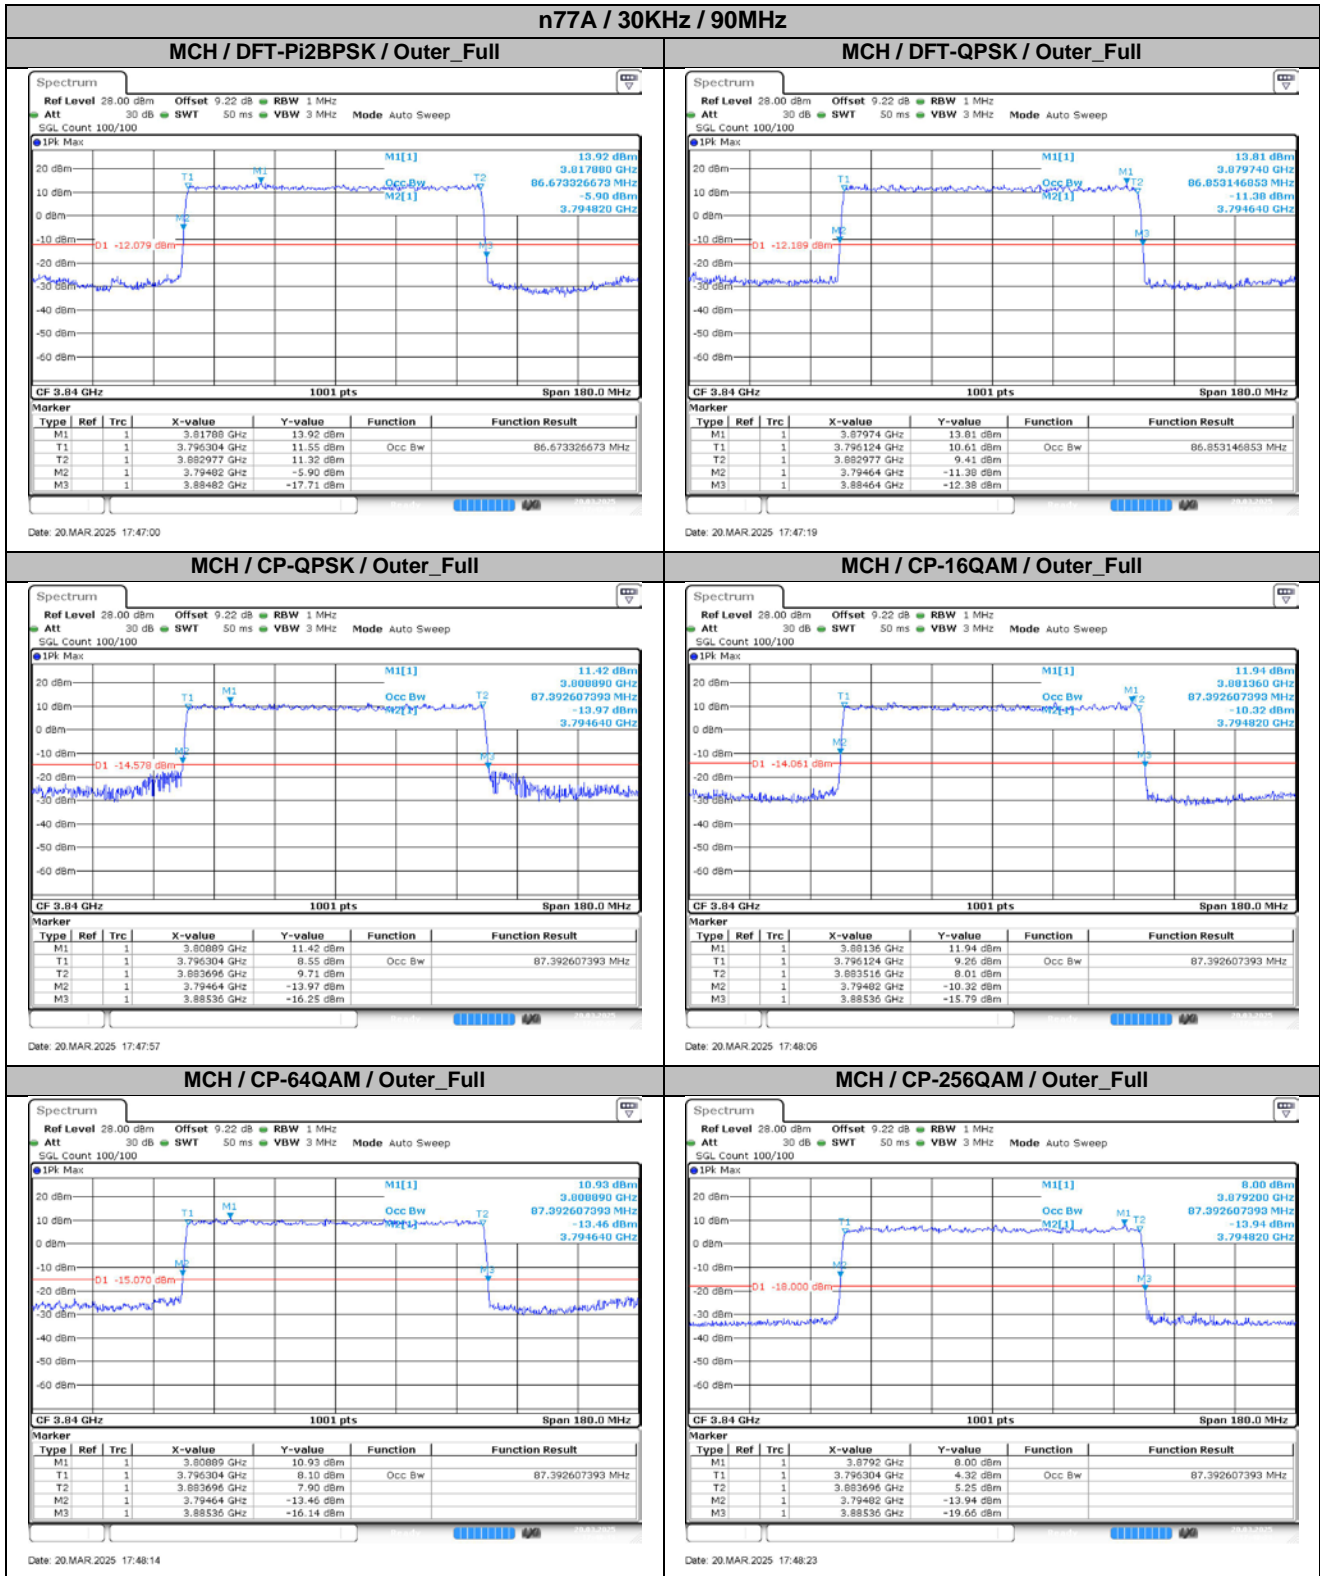

2. Peak-to-Average Ratio

2.1. Test Results

SCS	Bandwidth	Channel	RB	Result (dB)		Limit (dB)	Verdict
				DFT-Pi2BPSK	DFT-QPSK		
30KHz	100MHz	LCH	Outer_Full	7.90	8.66	13.00	Pass
30KHz	100MHz	MCH	Outer_Full	7.94	8.09	13.00	Pass
30KHz	100MHz	HCH	Outer_Full	8.07	8.07	13.00	Pass

4.2. Test Plots for SCS=30KHz

n77A / 30kHz / 50MHz

MCH / DFT-Pi2BPSK / Outer_Full

Date: 20.MAR.2025 17:39:54

MCH / DFT-QPSK / Outer_Full

Date: 20.MAR.2025 17:40:12

MCH / CP-QPSK / Outer_Full

Date: 20.MAR.2025 17:40:48

MCH / CP-16QAM / Outer_Full

Date: 20.MAR.2025 17:40:56

MCH / CP-64QAM / Outer_Full

Date: 20.MAR.2025 17:41:04

MCH / CP-256QAM / Outer_Full

Date: 20.MAR.2025 17:41:14

n77A / 30KHz / 100MHz

MCH / DFT-Pi2BPSK / Outer_Full

Date: 20.MAR.2025 17:48:45

MCH / DFT-QPSK / Outer_Full

Date: 20.MAR.2025 17:49:03

MCH / CP-QPSK / Outer_Full

Date: 20.MAR.2025 17:49:40

MCH / CP-16QAM / Outer_Full

Date: 20.MAR.2025 17:49:49

MCH / CP-64QAM / Outer_Full