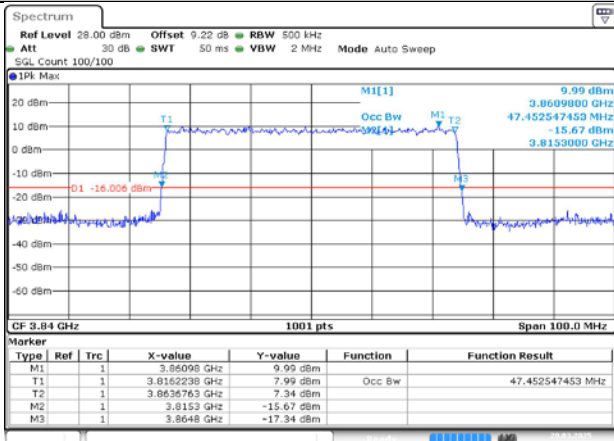

MCH / CP-64QAM / Outer_Full

Date: 20.MAR.2025 17:41:04