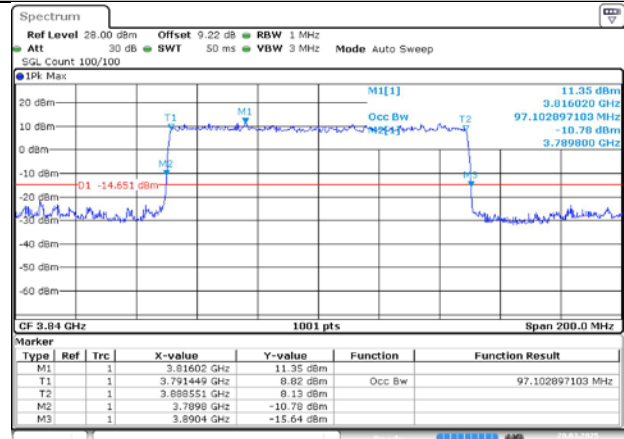

Date: 20.MAR.2025 17:48:45

MCH / DFT-QPSK / Outer_Full

Date: 20.MAR.2025 17:49:03

MCH / CP-QPSK / Outer_Full

Date: 20.MAR.2025 17:49:40

MCH / CP-16QAM / Outer_Full

Date: 20.MAR.2025 17:49:49

MCH / CP-64QAM / Outer_Full