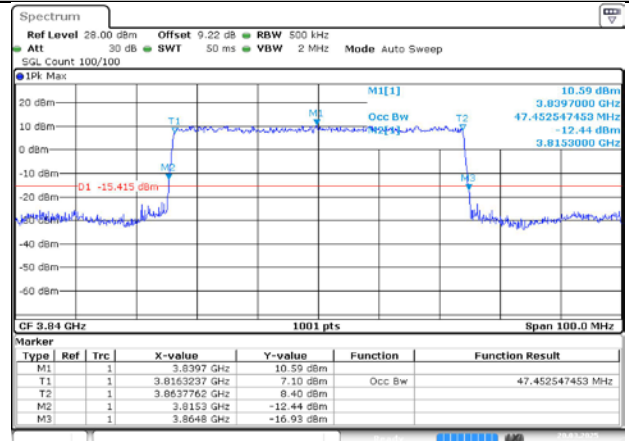

MCH / CP-16QAM / Outer_Full

Date: 20.MAR.2025 17:40:56