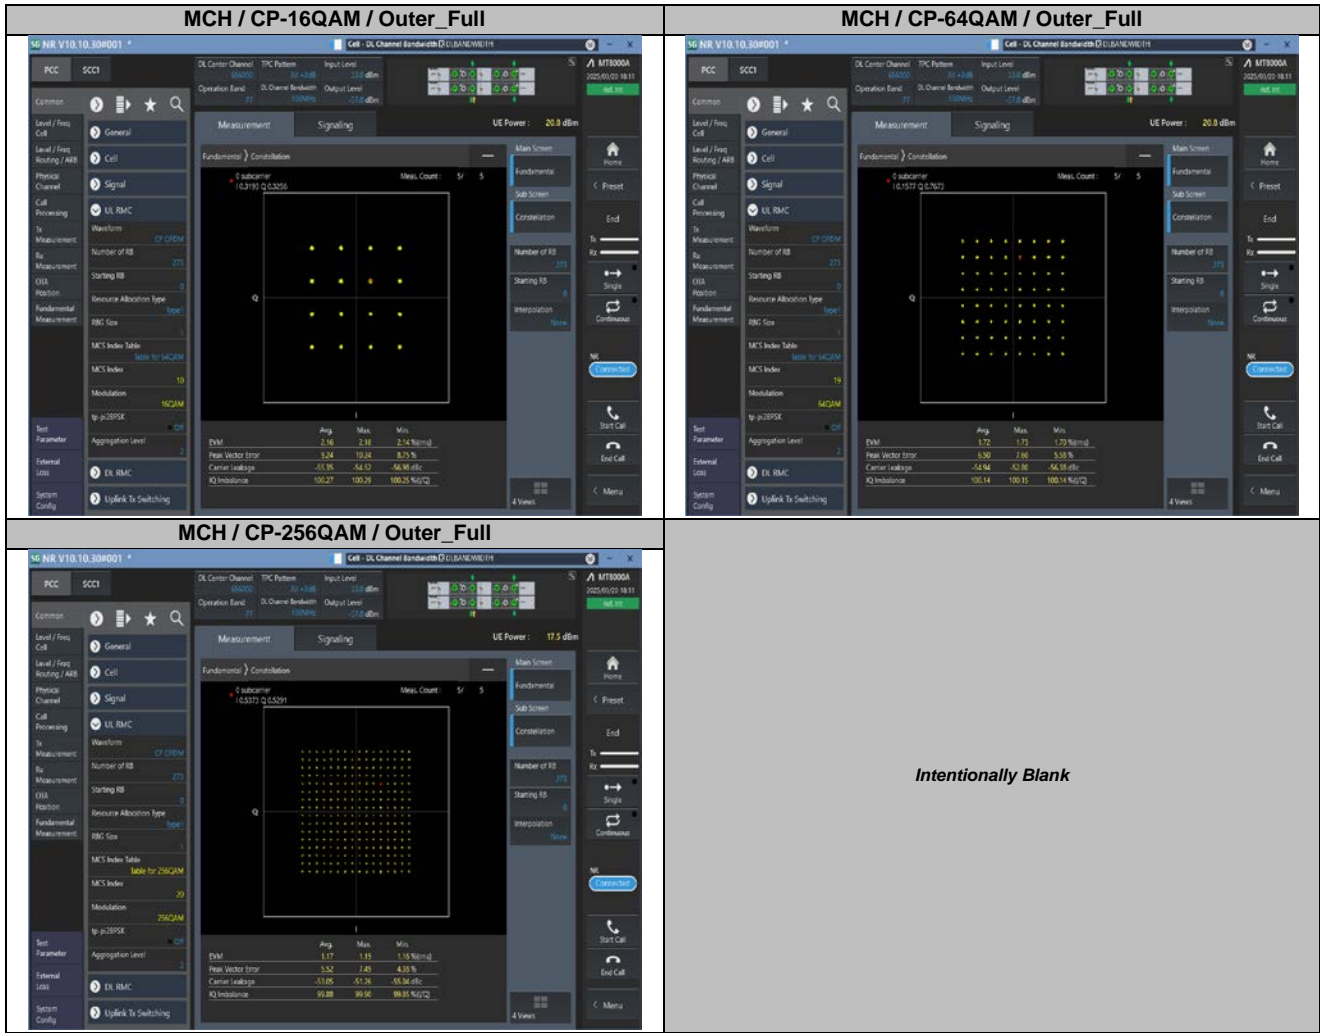

2. Peak-to-Average Ratio

2.1. Test Results

SCS	Bandwidth	Channel	RB	Result (dB)		Limit (dB)	Verdict
				DFT-Pi2BPSK	DFT-QPSK		
30KHz	100MHz	LCH	Outer_Full	7.90	8.66	13.00	Pass
30KHz	100MHz	MCH	Outer_Full	7.94	8.09	13.00	Pass
30KHz	100MHz	HCH	Outer_Full	8.07	8.07	13.00	Pass

2.2. Test Plots for SCS=30KHz

3. Modulation Characteristics

3.1. Test Plots for SCS=30KHz

4. 99% Occupied Bandwidth & 26dB Emission Bandwidth

4.1. Test Results

SCS	Bandwidth	Modulation	RB	99% Occupied Bandwidth (MHz)	26dB Emission Bandwidth (MHz)	Verdict
30KHz	10MHz	DFT-Pi2BPSK	Outer_Full	8.57	9.32	Pass
30KHz	10MHz	DFT-QPSK	Outer_Full	8.57	9.14	Pass
30KHz	10MHz	CP-QPSK	Outer_Full	8.59	9.38	Pass
30KHz	10MHz	CP-16QAM	Outer_Full	8.57	9.26	Pass
30KHz	10MHz	CP-64QAM	Outer_Full	8.59	9.28	Pass
30KHz	10MHz	CP-256QAM	Outer_Full	8.59	9.26	Pass
30KHz	15MHz	DFT-Pi2BPSK	Outer_Full	12.86	13.80	Pass
30KHz	15MHz	DFT-QPSK	Outer_Full	12.86	13.77	Pass
30KHz	15MHz	CP-QPSK	Outer_Full	13.58	14.61	Pass
30KHz	15MHz	CP-16QAM	Outer_Full	13.55	14.52	Pass
30KHz	15MHz	CP-64QAM	Outer_Full	13.64	14.61	Pass
30KHz	15MHz	CP-256QAM	Outer_Full	13.61	14.52	Pass
30KHz	20MHz	DFT-Pi2BPSK	Outer_Full	17.86	18.76	Pass
30KHz	20MHz	DFT-QPSK	Outer_Full	17.82	18.84	Pass
30KHz	20MHz	CP-QPSK	Outer_Full	18.22	19.24	Pass
30KHz	20MHz	CP-16QAM	Outer_Full	18.22	19.32	Pass
30KHz	20MHz	CP-64QAM	Outer_Full	18.18	19.20	Pass
30KHz	20MHz	CP-256QAM	Outer_Full	18.18	19.16	Pass
30KHz	25MHz	DFT-Pi2BPSK	Outer_Full	22.88	24.15	Pass
30KHz	25MHz	DFT-QPSK	Outer_Full	22.83	24.05	Pass
30KHz	25MHz	CP-QPSK	Outer_Full	23.23	24.45	Pass
30KHz	25MHz	CP-16QAM	Outer_Full	23.23	24.40	Pass