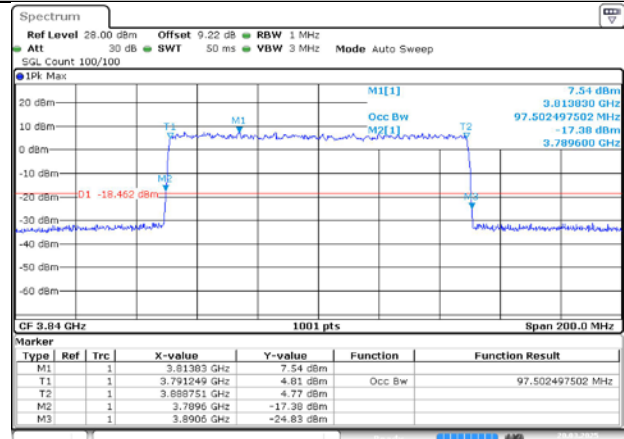

MCH / CP-256QAM / Outer_Full

Date: 20.MAR.2025 17:50:07