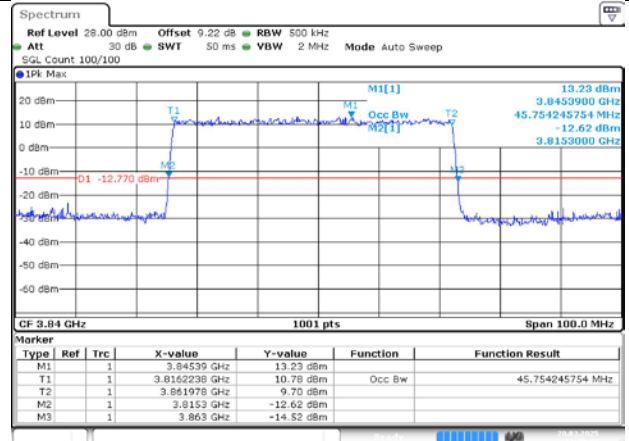

4.2. Test Plots for SCS=30KHz

n77A / 30kHz / 50MHz

MCH / DFT-Pi2BPSK / Outer_Full

Date: 20.MAR.2025 17:39:54

MCH / DFT-QPSK / Outer_Full

Date: 20.MAR.2025 17:40:12

MCH / CP-QPSK / Outer_Full

Date: 20.MAR.2025 17:40:48