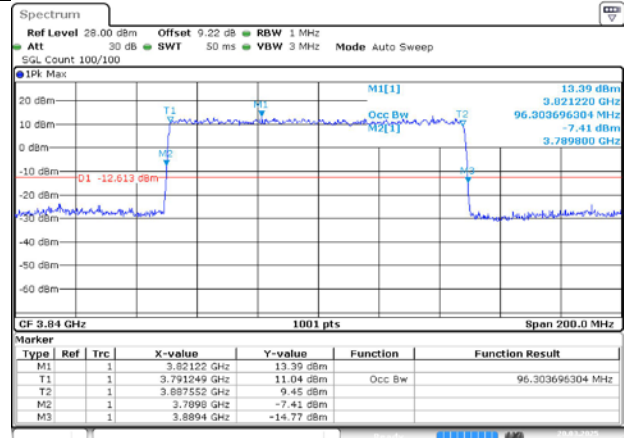

MCH / DFT-QPSK / Outer_Full

Date: 20.MAR.2025 17:49:03