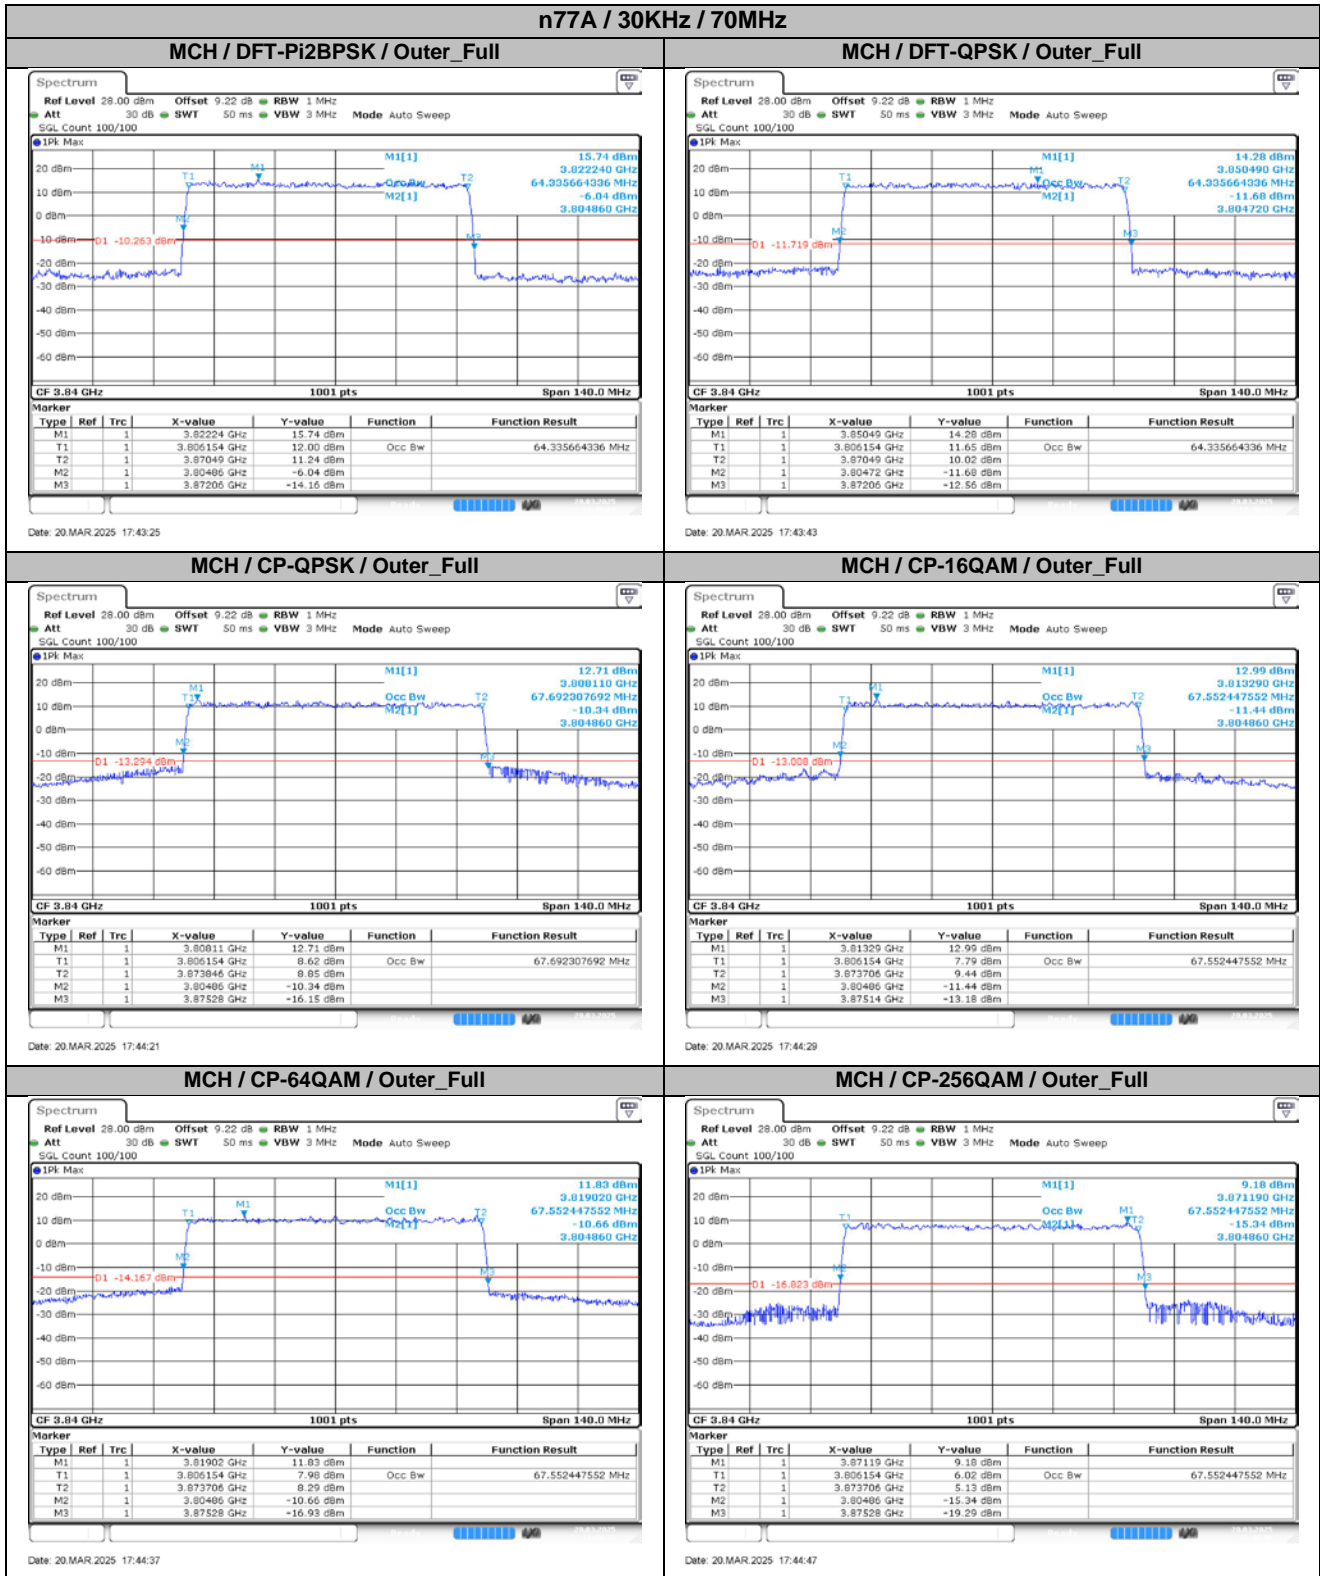

2. Peak-to-Average Ratio

2.1. Test Results

SCS	Bandwidth	Channel	RB	Result (dB)		Limit (dB)	Verdict
				DFT-Pi2BPSK	DFT-QPSK		
30KHz	100MHz	LCH	Outer_Full	7.90	8.66	13.00	Pass
30KHz	100MHz	MCH	Outer_Full	7.94	8.09	13.00	Pass
30KHz	100MHz	HCH	Outer_Full	8.07	8.07	13.00	Pass

4.2. Test Plots for SCS=30KHz

n77A / 30kHz / 50MHz

MCH / DFT-Pi2BPSK / Outer_Full

Date: 20.MAR.2025 17:39:54

MCH / DFT-QPSK / Outer_Full

Date: 20.MAR.2025 17:40:12

MCH / CP-QPSK / Outer_Full

Date: 20.MAR.2025 17:40:48

MCH / CP-16QAM / Outer_Full

Date: 20.MAR.2025 17:40:56

MCH / CP-64QAM / Outer_Full

Date: 20.MAR.2025 17:41:04

MCH / CP-256QAM / Outer_Full

Date: 20.MAR.2025 17:41:14

n77A / 30KHz / 100MHz

MCH / DFT-Pi2BPSK / Outer_Full

Date: 20.MAR.2025 17:48:45

MCH / DFT-QPSK / Outer_Full

Date: 20.MAR.2025 17:49:03

MCH / CP-QPSK / Outer_Full

Date: 20.MAR.2025 17:49:40

MCH / CP-16QAM / Outer_Full

Date: 20.MAR.2025 17:49:49

MCH / CP-64QAM / Outer_Full