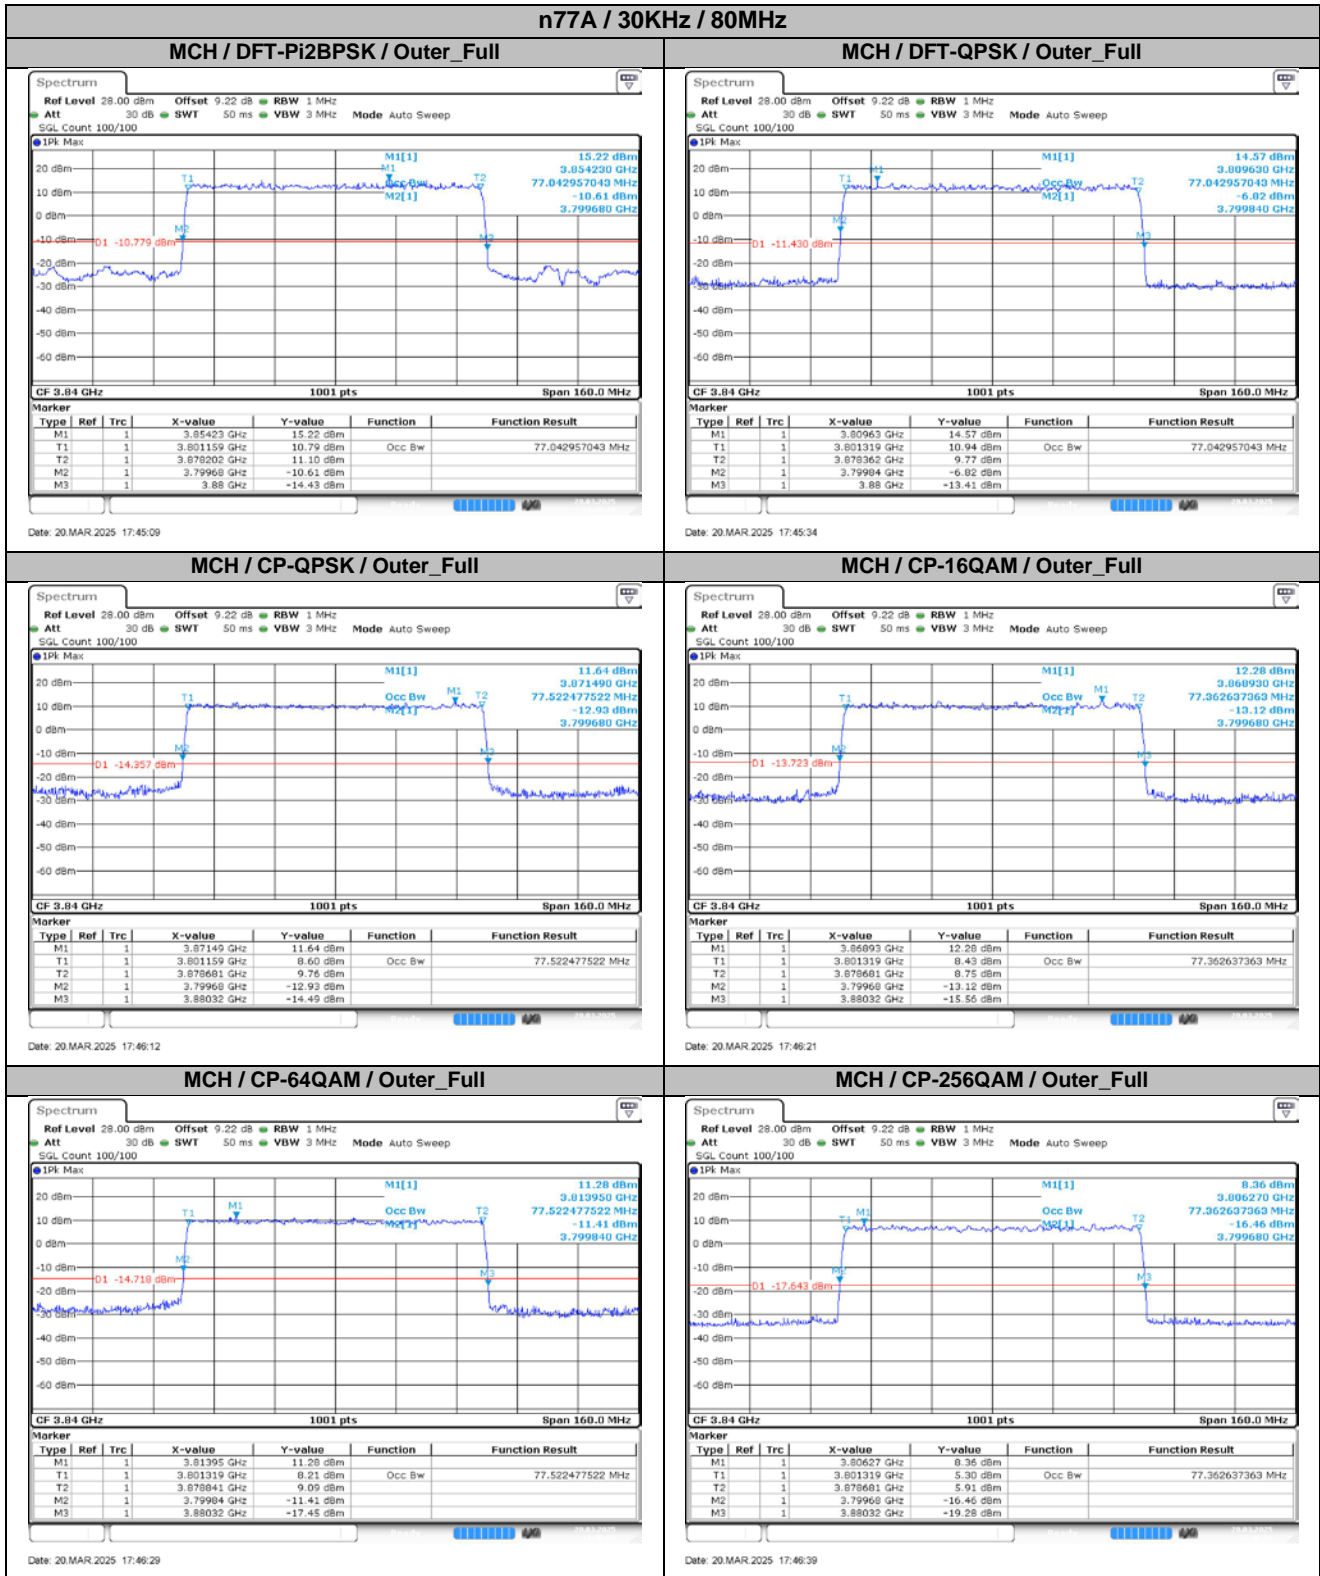

2. Peak-to-Average Ratio

2.1. Test Results

SCS	Bandwidth	Channel	RB	Result (dB)		Limit (dB)	Verdict
				DFT-Pi2BPSK	DFT-QPSK		
30KHz	100MHz	LCH	Outer_Full	7.90	8.66	13.00	Pass
30KHz	100MHz	MCH	Outer_Full	7.94	8.09	13.00	Pass
30KHz	100MHz	HCH	Outer_Full	8.07	8.07	13.00	Pass

4.2. Test Plots for SCS=30KHz

n77A / 30kHz / 50MHz

MCH / DFT-Pi2BPSK / Outer_Full

Date: 20.MAR.2025 17:39:54

MCH / DFT-QPSK / Outer_Full

Date: 20.MAR.2025 17:40:12

MCH / CP-QPSK / Outer_Full

Date: 20.MAR.2025 17:40:48

MCH / CP-16QAM / Outer_Full

Date: 20.MAR.2025 17:40:56

MCH / CP-64QAM / Outer_Full

Date: 20.MAR.2025 17:41:04

MCH / CP-256QAM / Outer_Full

Date: 20.MAR.2025 17:41:14

n77A / 30KHz / 100MHz

MCH / DFT-Pi2BPSK / Outer_Full

Date: 20.MAR.2025 17:48:45

MCH / DFT-QPSK / Outer_Full

Date: 20.MAR.2025 17:49:03

MCH / CP-QPSK / Outer_Full

Date: 20.MAR.2025 17:49:40

MCH / CP-16QAM / Outer_Full

Date: 20.MAR.2025 17:49:49

MCH / CP-64QAM / Outer_Full