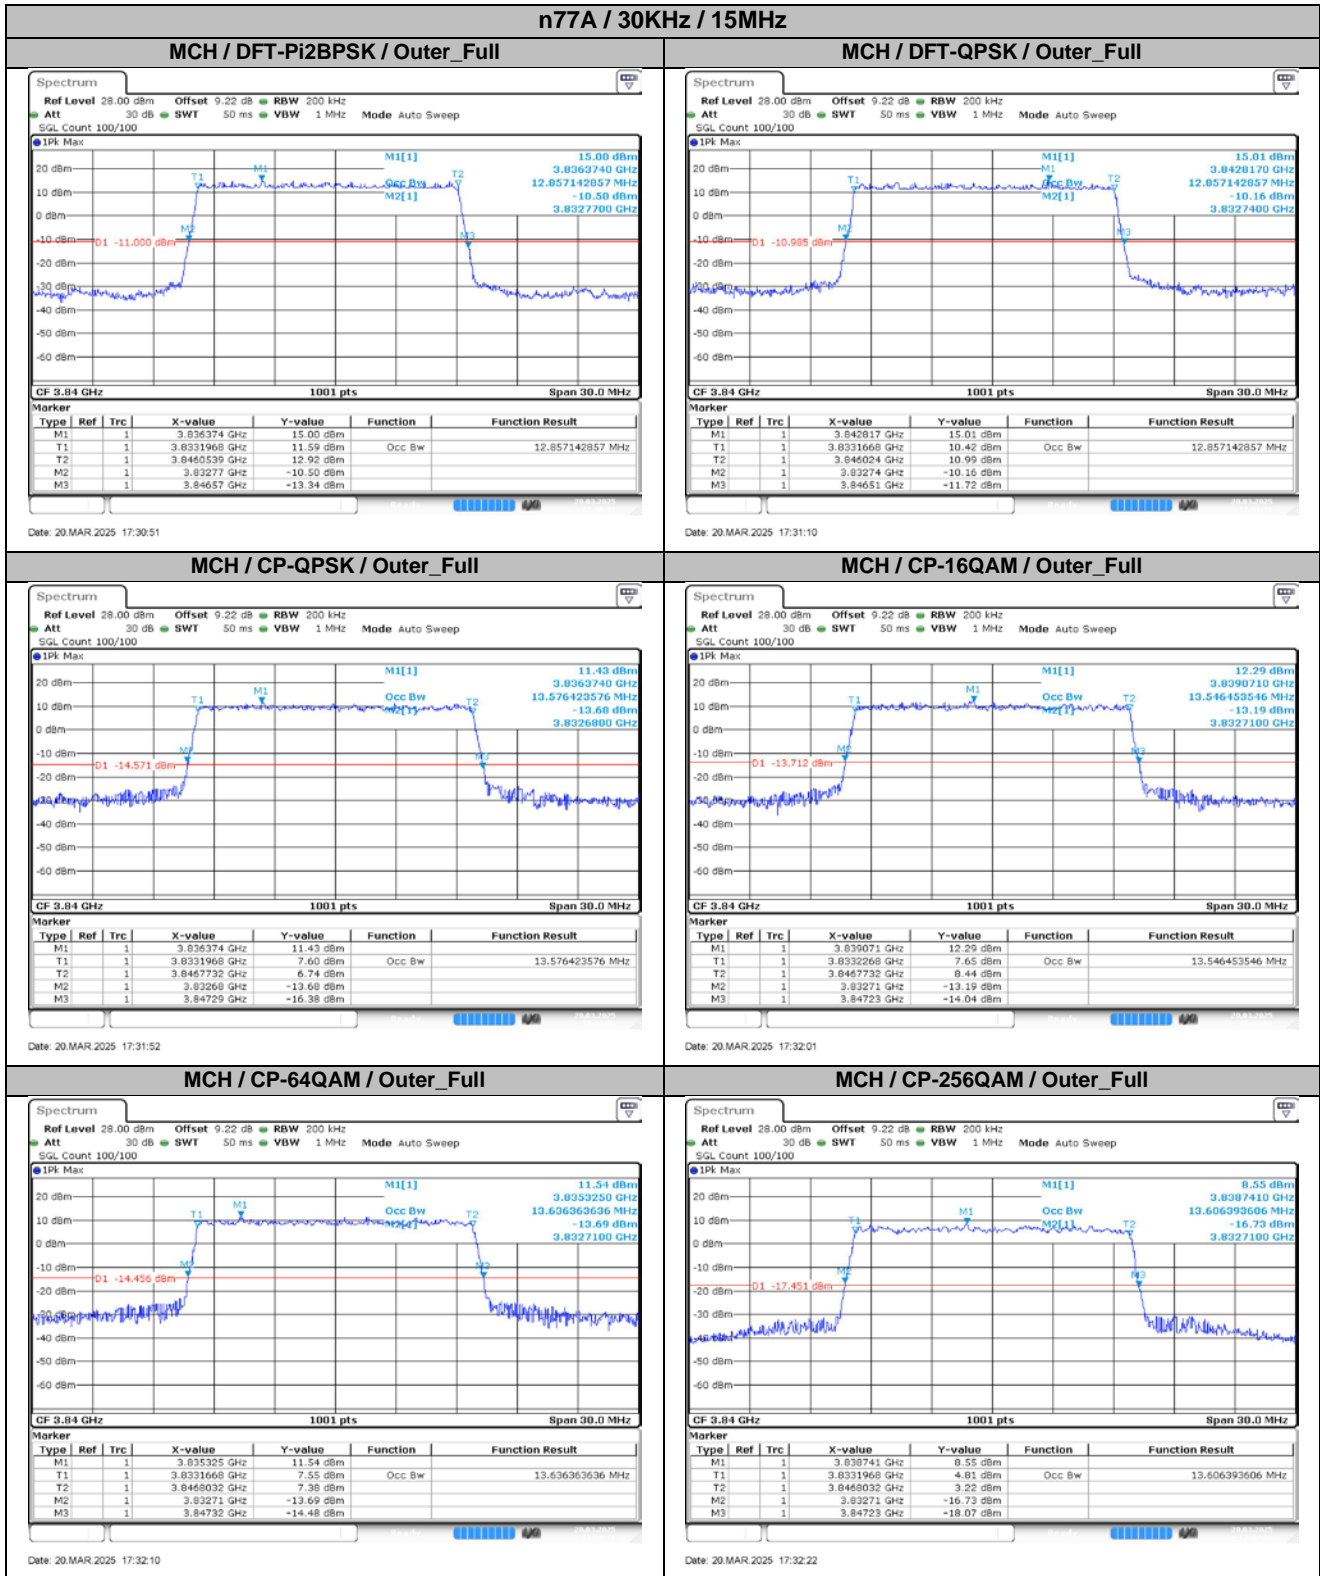

2. Peak-to-Average Ratio

2.1. Test Results

SCS	Bandwidth	Channel	RB	Result (dB)		Limit (dB)	Verdict
				DFT-Pi2BPSK	DFT-QPSK		
30KHz	100MHz	LCH	Outer_Full	7.90	8.66	13.00	Pass
30KHz	100MHz	MCH	Outer_Full	7.94	8.09	13.00	Pass
30KHz	100MHz	HCH	Outer_Full	8.07	8.07	13.00	Pass

2.2. Test Plots for SCS=30KHz

3. Modulation Characteristics

3.1. Test Plots for SCS=30KHz

4. 99% Occupied Bandwidth & 26dB Emission Bandwidth

4.1. Test Results

SCS	Bandwidth	Modulation	RB	99% Occupied Bandwidth (MHz)	26dB Emission Bandwidth (MHz)	Verdict
30KHz	10MHz	DFT-Pi2BPSK	Outer_Full	8.57	9.32	Pass
30KHz	10MHz	DFT-QPSK	Outer_Full	8.57	9.14	Pass
30KHz	10MHz	CP-QPSK	Outer_Full	8.59	9.38	Pass
30KHz	10MHz	CP-16QAM	Outer_Full	8.57	9.26	Pass
30KHz	10MHz	CP-64QAM	Outer_Full	8.59	9.28	Pass
30KHz	10MHz	CP-256QAM	Outer_Full	8.59	9.26	Pass
30KHz	15MHz	DFT-Pi2BPSK	Outer_Full	12.86	13.80	Pass
30KHz	15MHz	DFT-QPSK	Outer_Full	12.86	13.77	Pass
30KHz	15MHz	CP-QPSK	Outer_Full	13.58	14.61	Pass
30KHz	15MHz	CP-16QAM	Outer_Full	13.55	14.52	Pass
30KHz	15MHz	CP-64QAM	Outer_Full	13.64	14.61	Pass
30KHz	15MHz	CP-256QAM	Outer_Full	13.61	14.52	Pass
30KHz	20MHz	DFT-Pi2BPSK	Outer_Full	17.86	18.76	Pass
30KHz	20MHz	DFT-QPSK	Outer_Full	17.82	18.84	Pass
30KHz	20MHz	CP-QPSK	Outer_Full	18.22	19.24	Pass
30KHz	20MHz	CP-16QAM	Outer_Full	18.22	19.32	Pass
30KHz	20MHz	CP-64QAM	Outer_Full	18.18	19.20	Pass
30KHz	20MHz	CP-256QAM	Outer_Full	18.18	19.16	Pass
30KHz	25MHz	DFT-Pi2BPSK	Outer_Full	22.88	24.15	Pass
30KHz	25MHz	DFT-QPSK	Outer_Full	22.83	24.05	Pass
30KHz	25MHz	CP-QPSK	Outer_Full	23.23	24.45	Pass
30KHz	25MHz	CP-16QAM	Outer_Full	23.23	24.40	Pass

4.2. Test Plots for SCS=30KHz

n77A / 30kHz / 50MHz

MCH / DFT-Pi2BPSK / Outer_Full

Date: 20.MAR.2025 17:39:54

MCH / DFT-QPSK / Outer_Full

Date: 20.MAR.2025 17:40:12

MCH / CP-QPSK / Outer_Full

Date: 20.MAR.2025 17:40:48