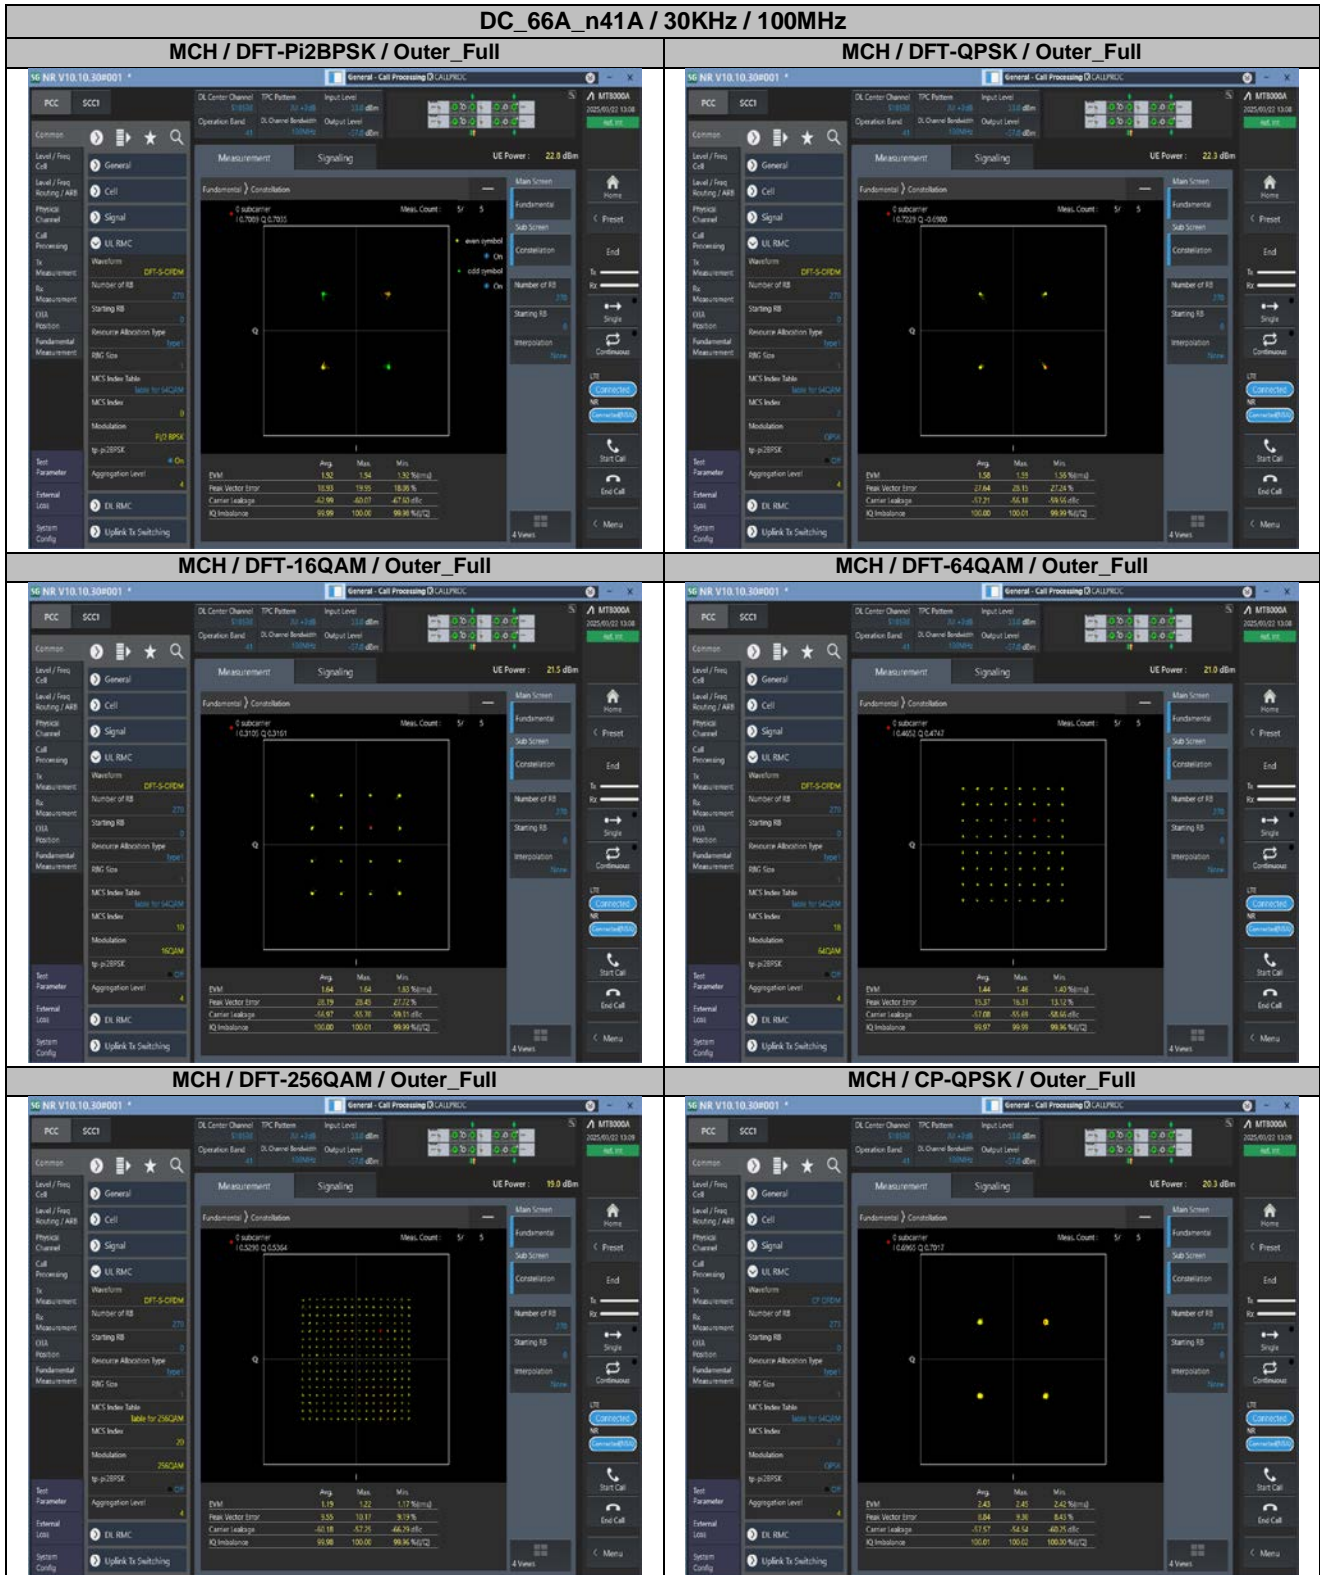

3. Modulation Characteristics

3.1. Test Plots for SCS=30KHz