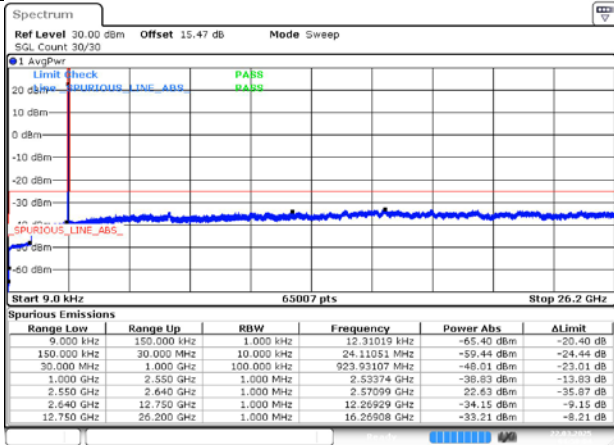

DC_66A_n38A / 30KHz / 25MHz

LCH / DFT-Pi2BPSK / Edge_1RB_Left

Date: 22 MAR 2025 04:50:04