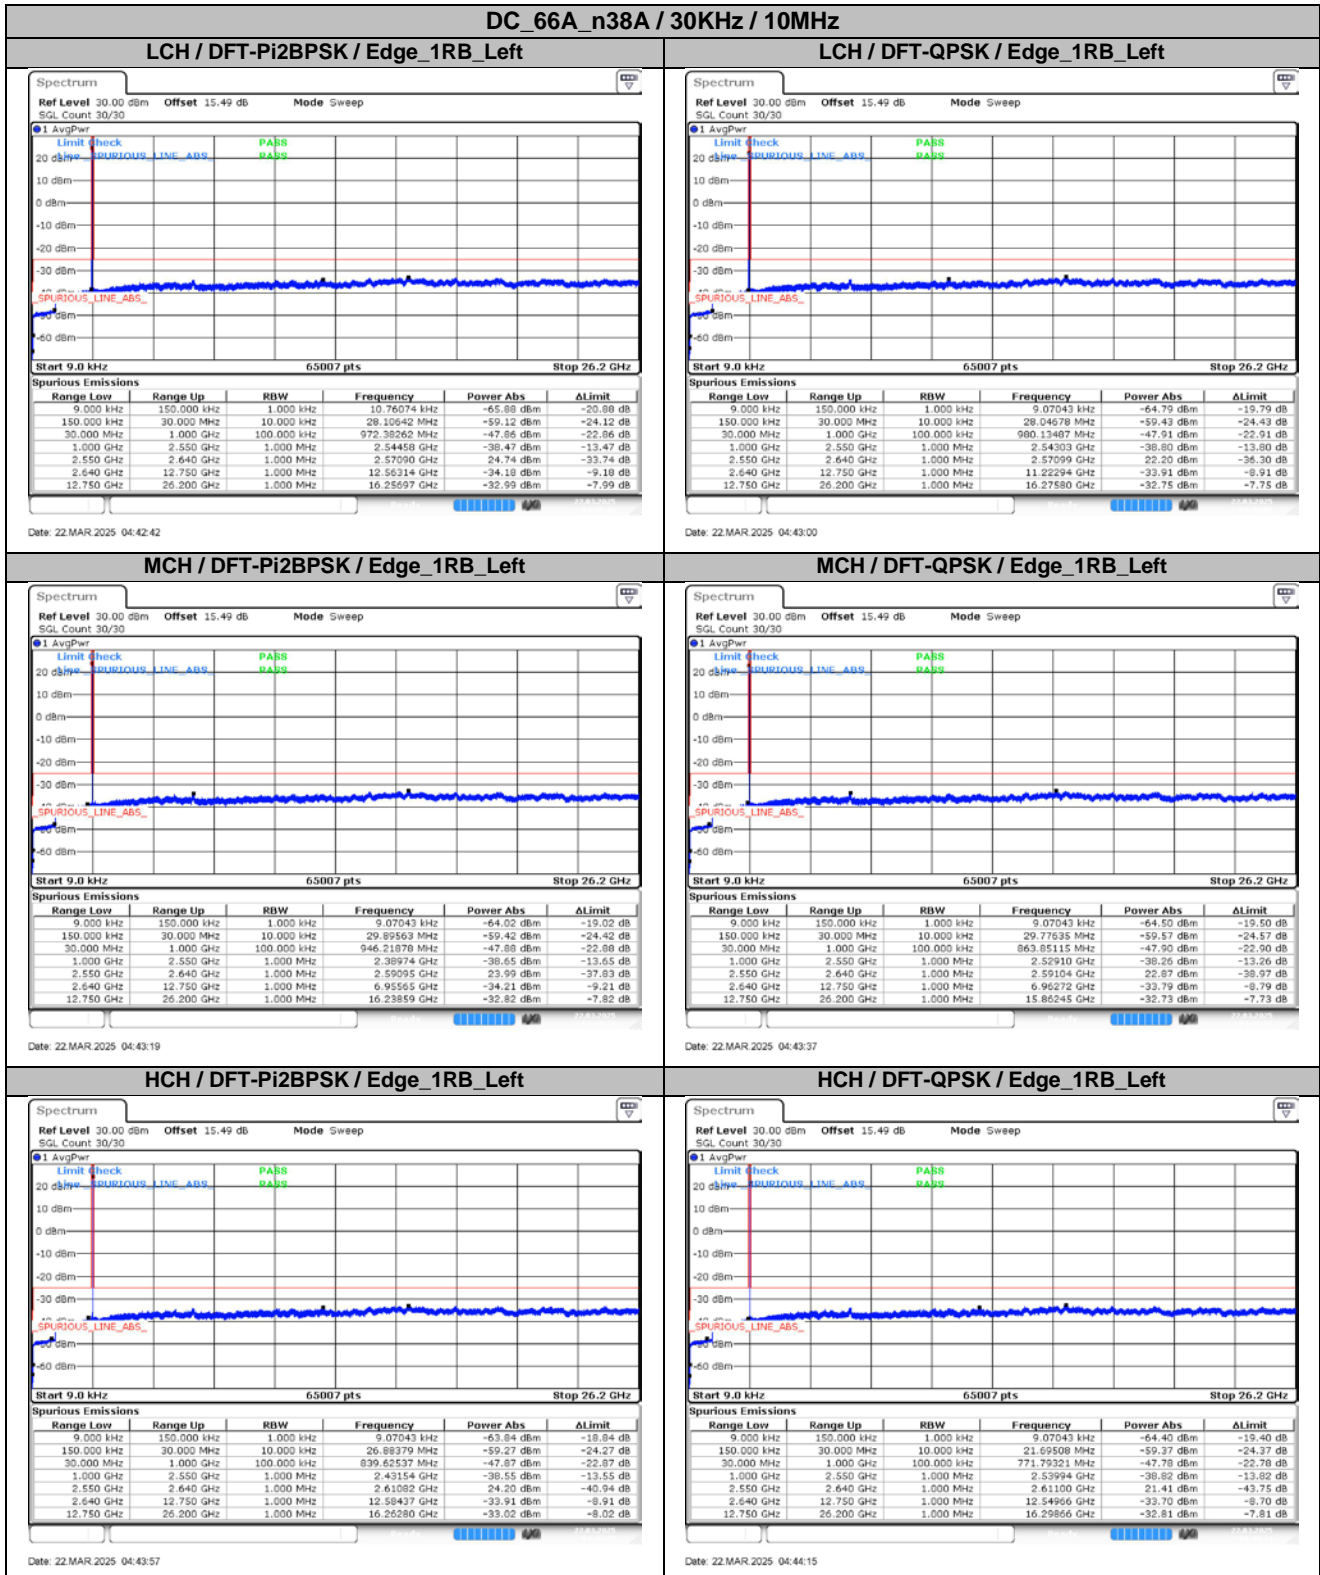

6. Conducted Spurious Emission

6.1. Test Plots for SCS=30KHz

DC_66A_n38A / 30KHz / 20MHz

LCH / DFT-Pi2BPSK / Edge_1RB_Left

Date: 22.MAR.2025 04:47:37

LCH / DFT-QPSK / Edge_1RB_Left

Date: 22.MAR.2025 04:47:55

MCH / DFT-Pi2BPSK / Edge_1RB_Left

Date: 22.MAR.2025 04:48:15

MCH / DFT-QPSK / Edge_1RB_Left

Date: 22.MAR.2025 04:48:33

HCH / DFT-Pi2BPSK / Edge_1RB_Left

Date: 22.MAR.2025 04:48:52

HCH / DFT-QPSK / Edge_1RB_Left