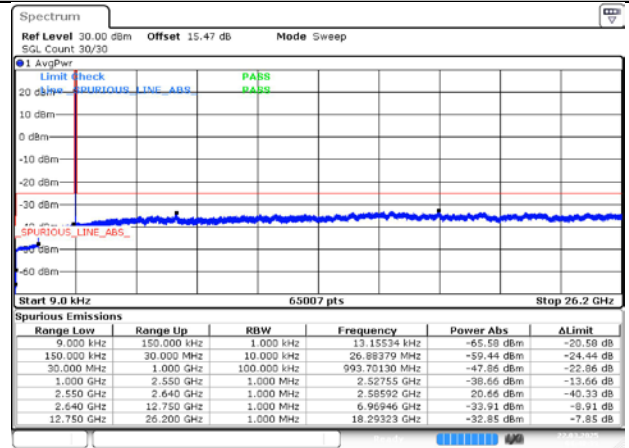

MCH / DFT-QPSK / Edge_1RB_Left

Date: 22.MAR.2025 04:48:33