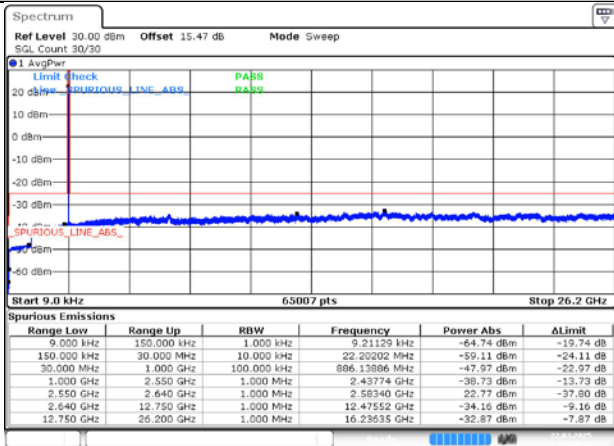

Date: 22.MAR.2025 04:49:10

DC_66A_n38A / 30KHz / 25MHz

LCH / DFT-Pi2BPSK / Edge_1RB_Left

Date: 22 MAR 2025 04:50:04

LCH / DFT-QPSK / Edge_1RB_Left

Date: 22 MAR 2025 04:50:23

MCH / DFT-Pi2BPSK / Edge_1RB_Left