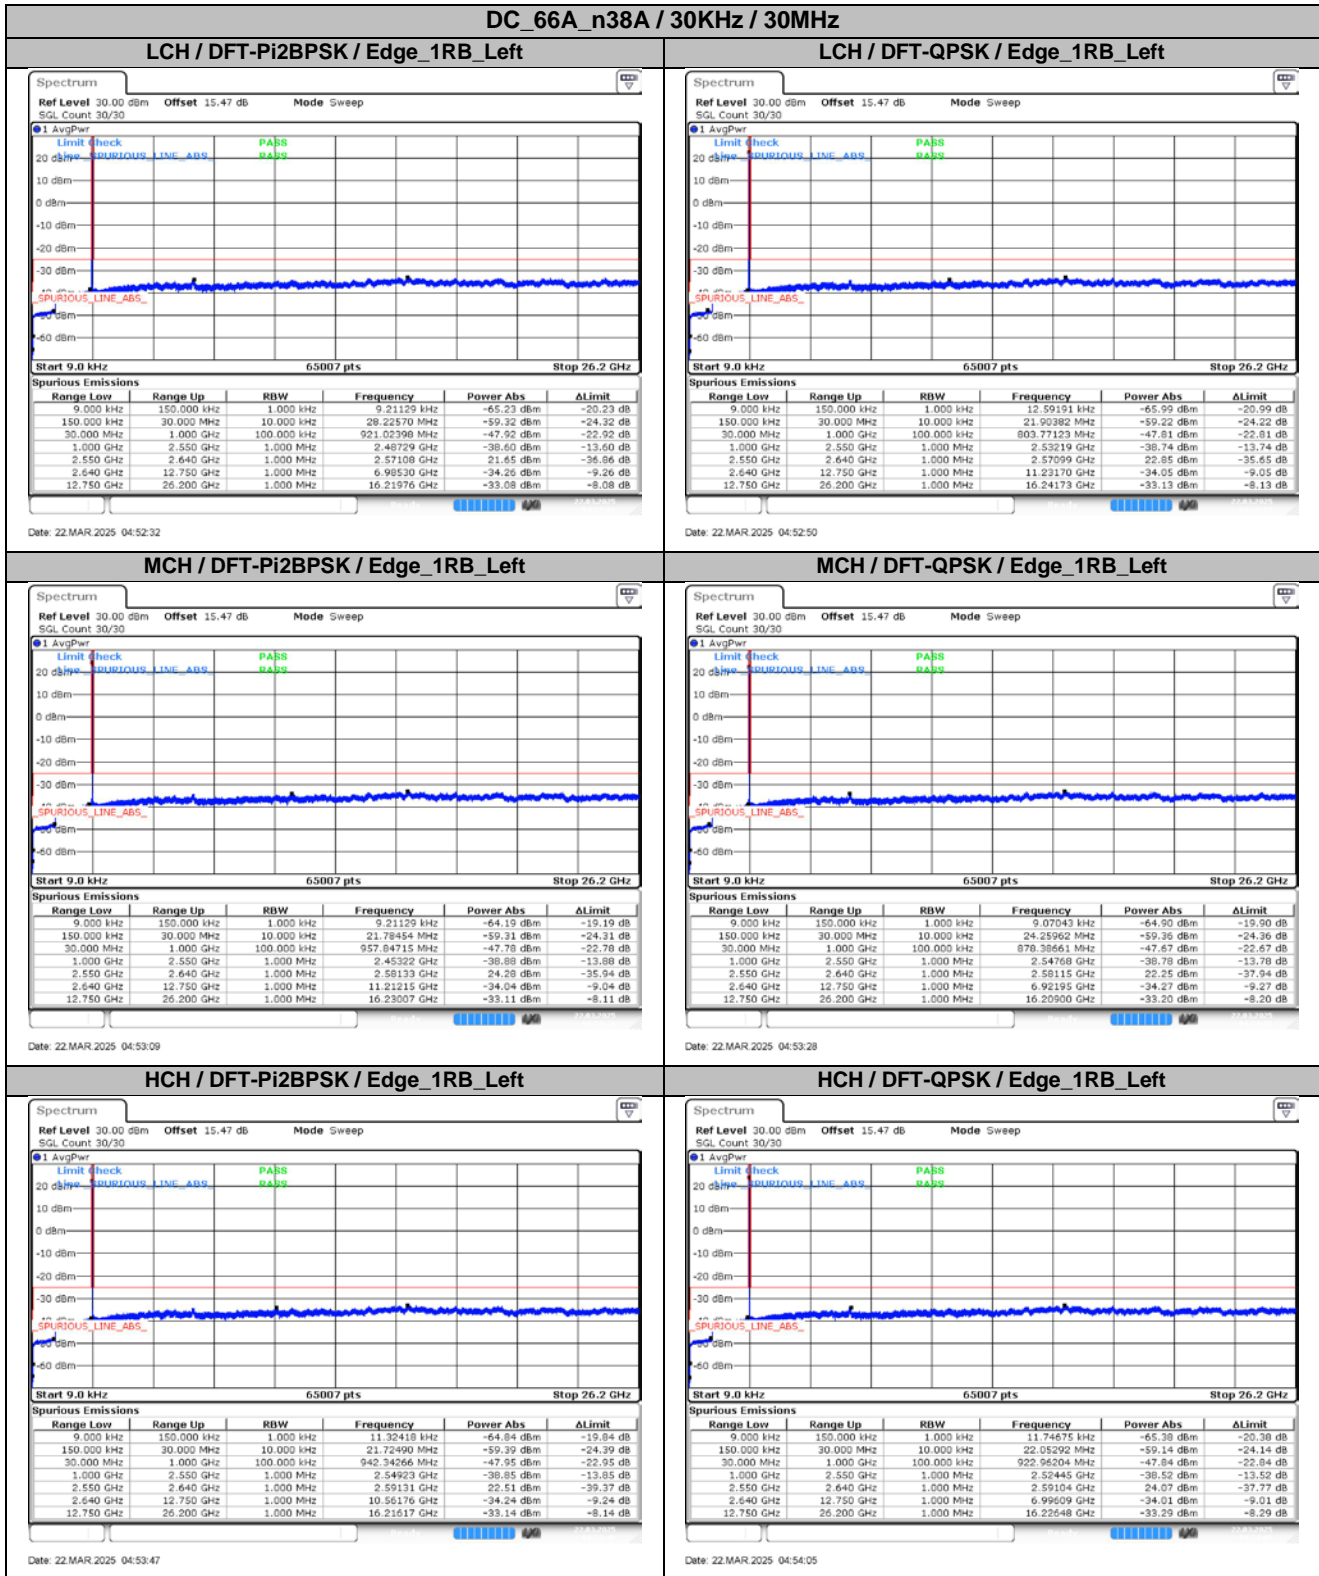

Date: 22 MAR 2025 04:50:42

MCH / DFT-QPSK / Edge_1RB_Left

Date: 22 MAR 2025 04:51:00

HCH / DFT-Pi2BPSK / Edge_1RB_Left

Date: 22 MAR 2025 04:51:19

HCH / DFT-QPSK / Edge_1RB_Left

Date: 22 MAR 2025 04:51:37

7. Frequency Stability

7.1. Test Results

7.1.1. Frequency Error Vs Voltage

SCS	Bandwidth	Channel	RB Config	Modulation	Temperature	Voltage	Deviation Result		Verdict
							(Hz)	(ppm)	
30KHz	40MHz	MCH	Outer_Full	DFT-QPSK	NT	LV	5.60	0.002158	Pass
30KHz	40MHz	MCH	Outer_Full	DFT-QPSK	NT	NV	2.60	0.001002	Pass
30KHz	40MHz	MCH	Outer_Full	DFT-QPSK	NT	HV	3.90	0.001503	Pass