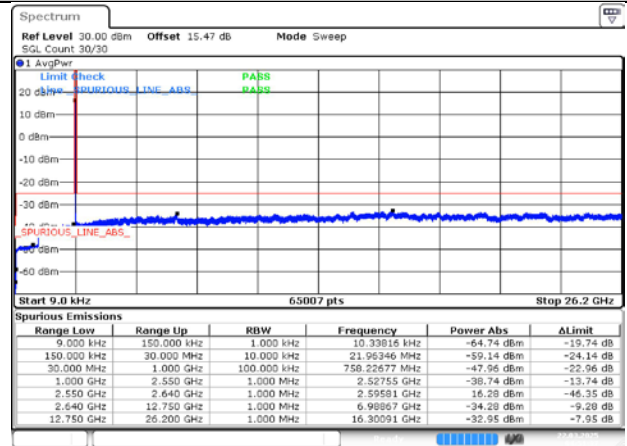

Date: 22 MAR 2025 04:50:42

MCH / DFT-QPSK / Edge_1RB_Left

Date: 22 MAR 2025 04:51:00

HCH / DFT-Pi2BPSK / Edge_1RB_Left

Date: 22 MAR 2025 04:51:19

HCH / DFT-QPSK / Edge_1RB_Left

Date: 22 MAR 2025 04:51:37

7. Frequency Stability

7.1. Test Results

7.1.1. Frequency Error Vs Voltage

SCS	Bandwidth	Channel	RB Config	Modulation	Temperature	Voltage	Deviation Result		Verdict
							(Hz)	(ppm)	
30KHz	40MHz	MCH	Outer_Full	DFT-QPSK	NT	LV	5.60	0.002158	Pass
30KHz	40MHz	MCH	Outer_Full	DFT-QPSK	NT	NV	2.60	0.001002	Pass
30KHz	40MHz	MCH	Outer_Full	DFT-QPSK	NT	HV	3.90	0.001503	Pass