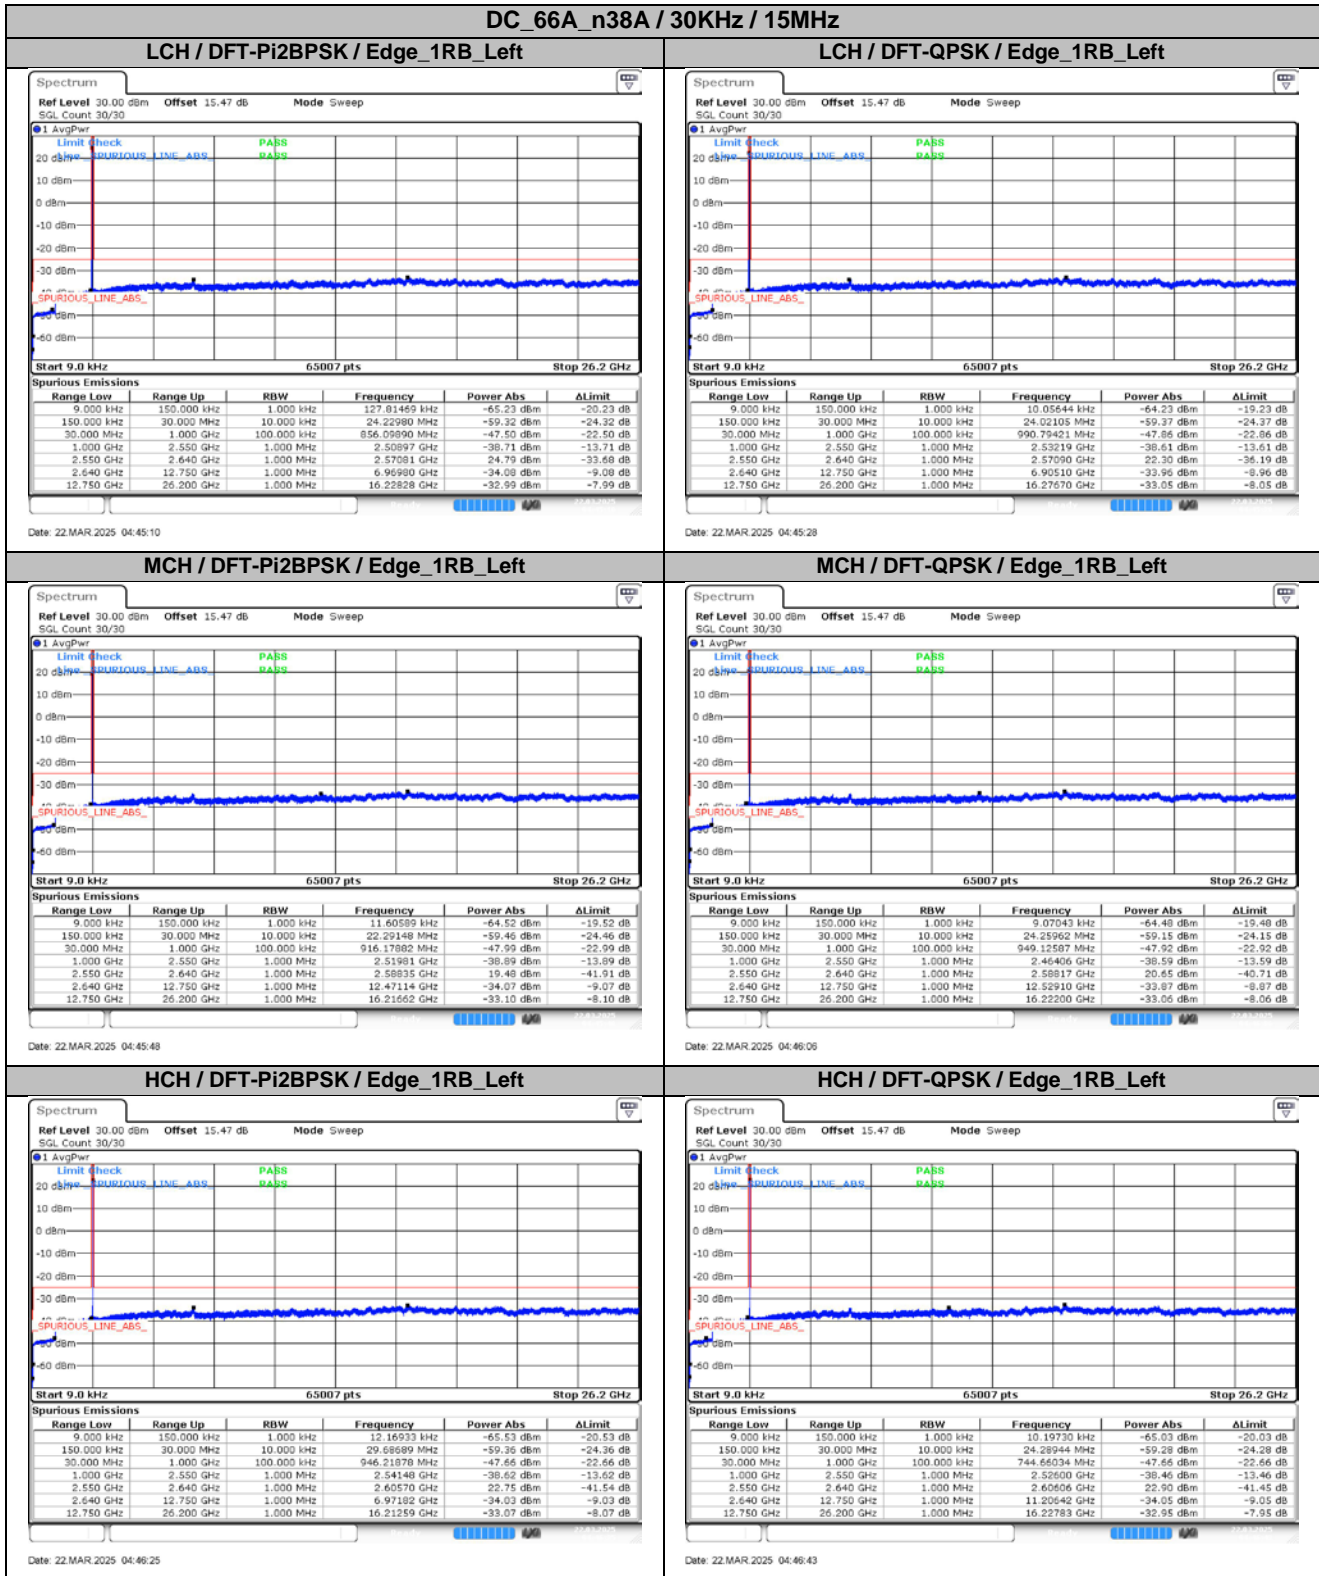

6. Conducted Spurious Emission

6.1. Test Plots for SCS=30KHz

DC_66A_n38A / 30KHz / 20MHz

LCH / DFT-Pi2BPSK / Edge_1RB_Left

Date: 22.MAR.2025 04:47:37

LCH / DFT-QPSK / Edge_1RB_Left

Date: 22.MAR.2025 04:47:55

MCH / DFT-Pi2BPSK / Edge_1RB_Left

Date: 22.MAR.2025 04:48:15

MCH / DFT-QPSK / Edge_1RB_Left

Date: 22.MAR.2025 04:48:33

HCH / DFT-Pi2BPSK / Edge_1RB_Left

Date: 22.MAR.2025 04:48:52

HCH / DFT-QPSK / Edge_1RB_Left