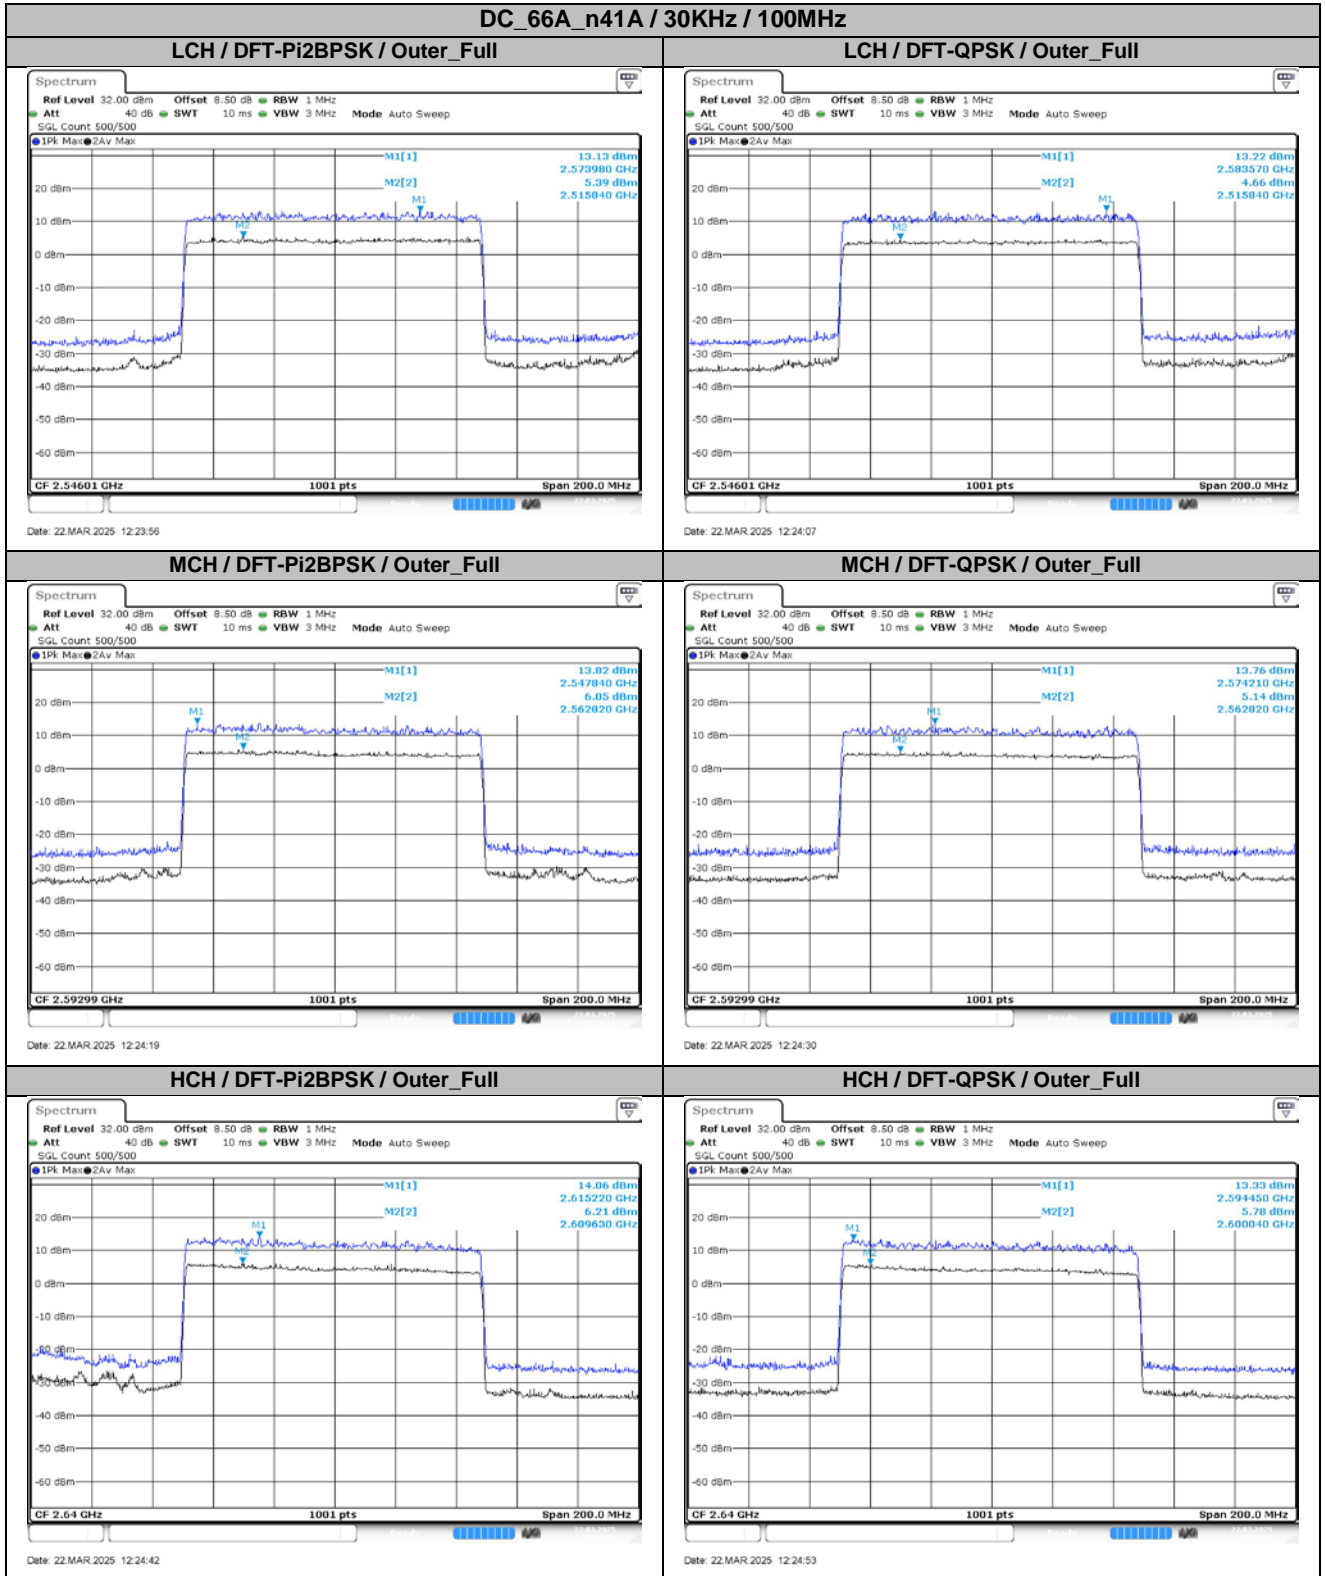

30KHz	100MHz	HCH	CP-QPSK	21.47	22.02	21.97	19.92	33.00	Pass

2. Peak-to-Average Ratio

2.1. Test Results

SCS	Bandwidth	Channel	RB	Result (dB)		Limit (dB)	Verdict
				DFT-Pi2BPSK	DFT-QPSK		
30KHz	100MHz	LCH	Outer_Full	7.74	8.56	13.00	Pass
30KHz	100MHz	MCH	Outer_Full	7.77	8.62	13.00	Pass
30KHz	100MHz	HCH	Outer_Full	7.85	7.55	13.00	Pass

2.2. Test Plots for SCS=30KHz