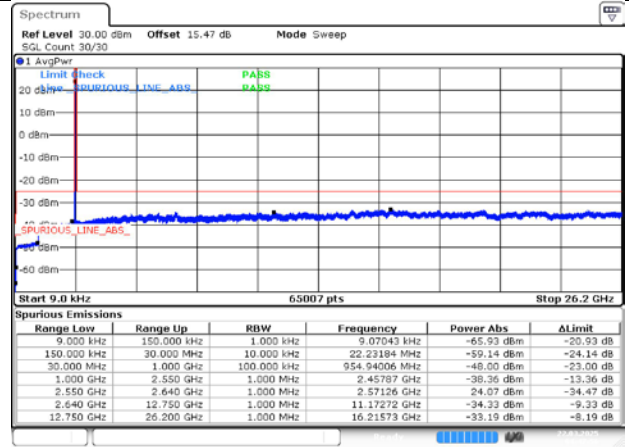

6. Conducted Spurious Emission

6.1. Test Plots for SCS=30KHz

DC_66A_n38A / 30KHz / 20MHz

LCH / DFT-Pi2BPSK / Edge_1RB_Left

Date: 22.MAR.2025 04:47:37

LCH / DFT-QPSK / Edge_1RB_Left

Date: 22.MAR.2025 04:47:55