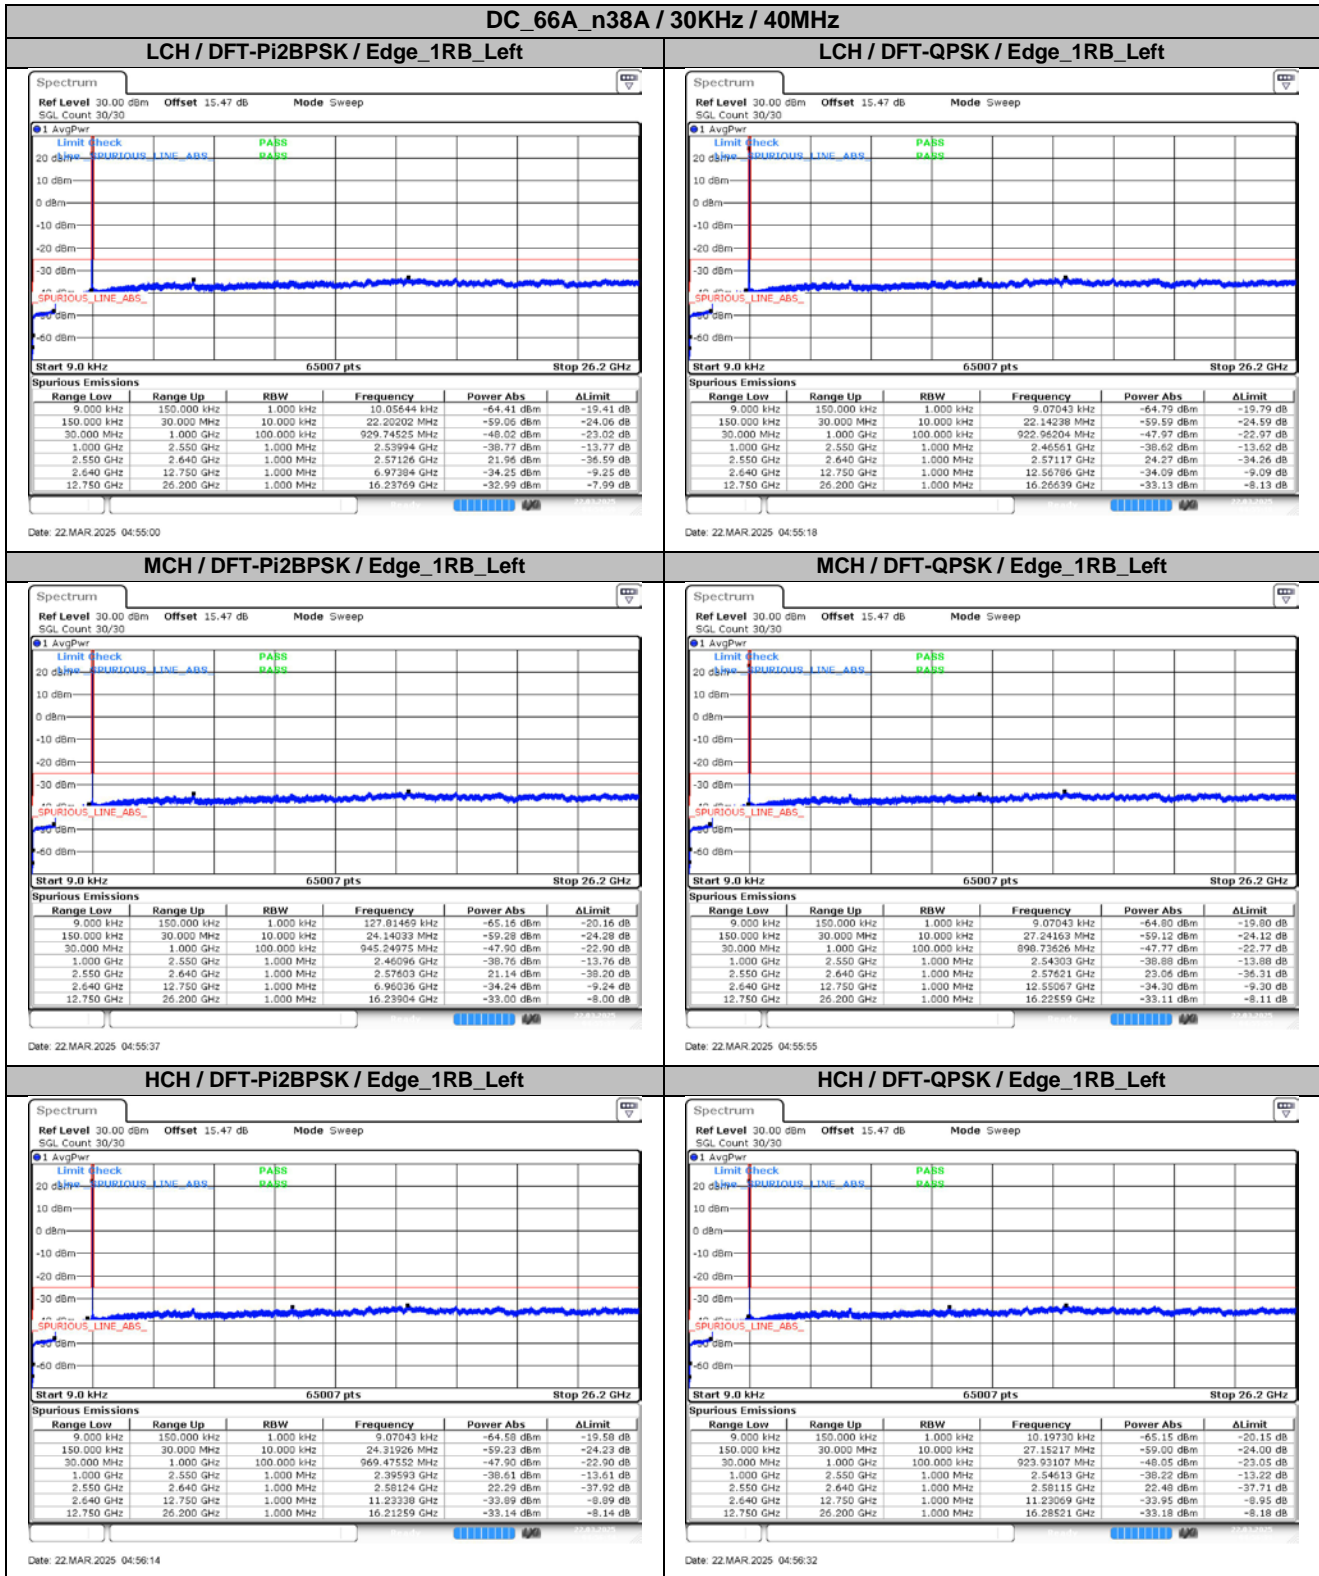

Date: 22 MAR 2025 04:50:42

MCH / DFT-QPSK / Edge_1RB_Left

Date: 22 MAR 2025 04:51:00

HCH / DFT-Pi2BPSK / Edge_1RB_Left

Date: 22 MAR 2025 04:51:19

HCH / DFT-QPSK / Edge_1RB_Left

Date: 22 MAR 2025 04:51:37

7. Frequency Stability

7.1. Test Results

7.1.1. Frequency Error Vs Voltage

SCS	Bandwidth	Channel	RB Config	Modulation	Temperature	Voltage	Deviation Result		Verdict
							(Hz)	(ppm)	
30KHz	40MHz	MCH	Outer_Full	DFT-QPSK	NT	LV	5.60	0.002158	Pass
30KHz	40MHz	MCH	Outer_Full	DFT-QPSK	NT	NV	2.60	0.001002	Pass
30KHz	40MHz	MCH	Outer_Full	DFT-QPSK	NT	HV	3.90	0.001503	Pass