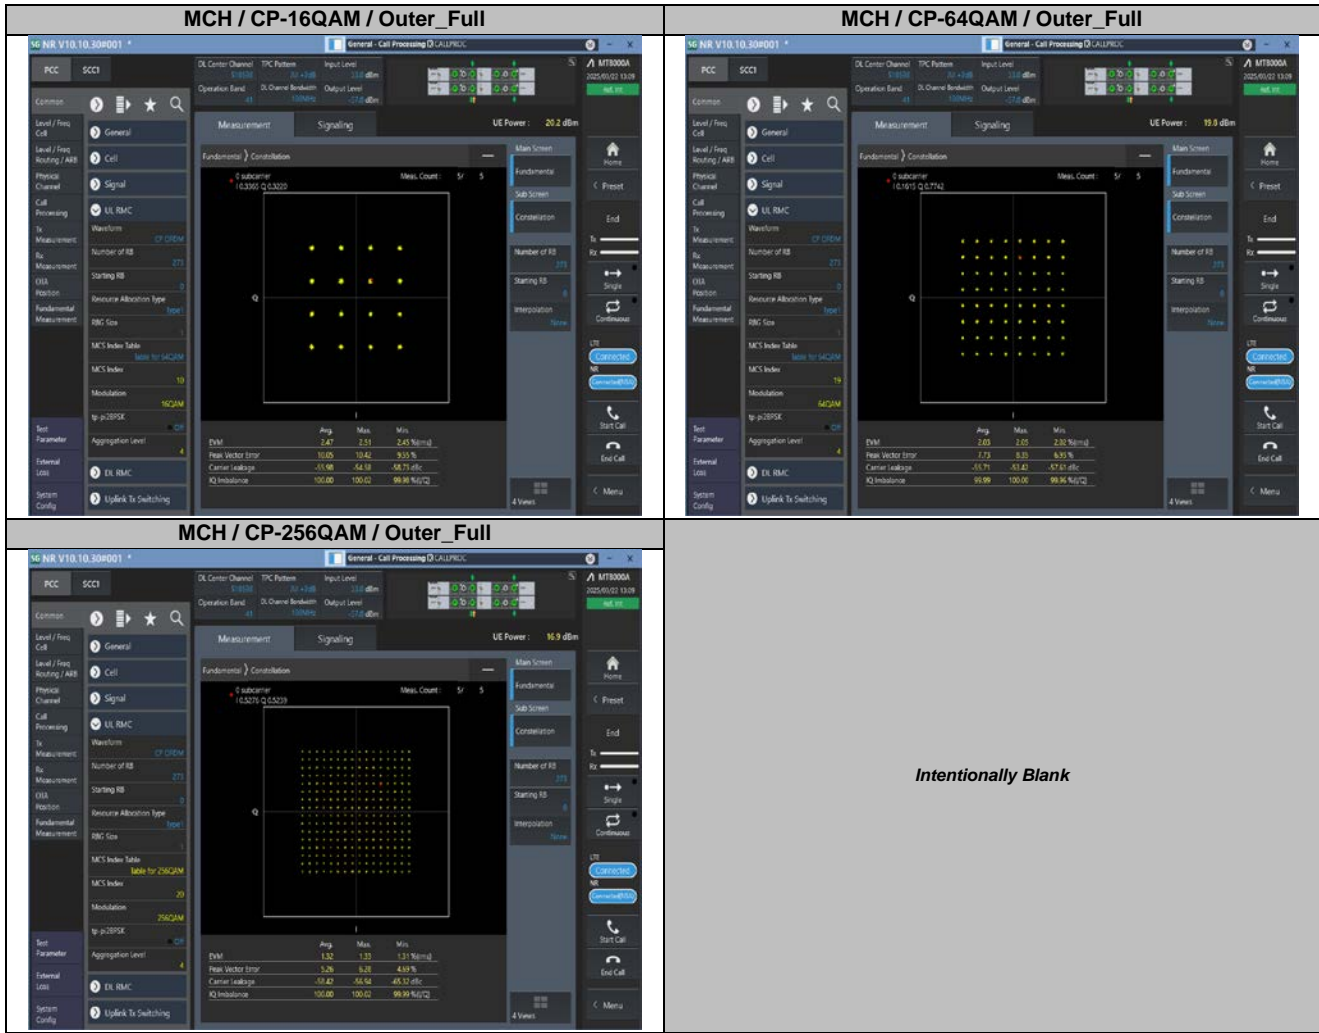

4. 99% Occupied Bandwidth & 26dB Emission Bandwidth

4.1. Test Results

SCS	Bandwidth	Modulation	RB	99% Occupied Bandwidth (MHz)	26dB Emission Bandwidth (MHz)	Verdict
30KHz	10MHz	DFT-Pi2BPSK	Outer_Full	8.57	9.20	Pass
30KHz	10MHz	DFT-QPSK	Outer_Full	8.57	9.14	Pass
30KHz	10MHz	CP-QPSK	Outer_Full	8.55	9.32	Pass
30KHz	10MHz	CP-16QAM	Outer_Full	8.57	9.30	Pass
30KHz	10MHz	CP-64QAM	Outer_Full	8.59	9.18	Pass
30KHz	10MHz	CP-256QAM	Outer_Full	8.57	9.26	Pass
30KHz	15MHz	DFT-Pi2BPSK	Outer_Full	12.89	13.74	Pass
30KHz	15MHz	DFT-QPSK	Outer_Full	12.86	13.68	Pass
30KHz	15MHz	CP-QPSK	Outer_Full	13.58	14.49	Pass
30KHz	15MHz	CP-16QAM	Outer_Full	13.58	14.46	Pass
30KHz	15MHz	CP-64QAM	Outer_Full	13.64	14.46	Pass
30KHz	15MHz	CP-256QAM	Outer_Full	13.58	14.43	Pass
30KHz	20MHz	DFT-Pi2BPSK	Outer_Full	17.78	18.64	Pass
30KHz	20MHz	DFT-QPSK	Outer_Full	17.82	18.68	Pass
30KHz	20MHz	CP-QPSK	Outer_Full	18.22	19.20	Pass
30KHz	20MHz	CP-16QAM	Outer_Full	18.18	19.12	Pass
30KHz	20MHz	CP-64QAM	Outer_Full	18.18	19.04	Pass
30KHz	20MHz	CP-256QAM	Outer_Full	18.22	19.04	Pass
30KHz	25MHz	DFT-Pi2BPSK	Outer_Full	22.88	23.95	Pass
30KHz	25MHz	DFT-QPSK	Outer_Full	22.88	23.95	Pass
30KHz	25MHz	CP-QPSK	Outer_Full	23.23	24.45	Pass
30KHz	25MHz	CP-16QAM	Outer_Full	23.23	24.35	Pass