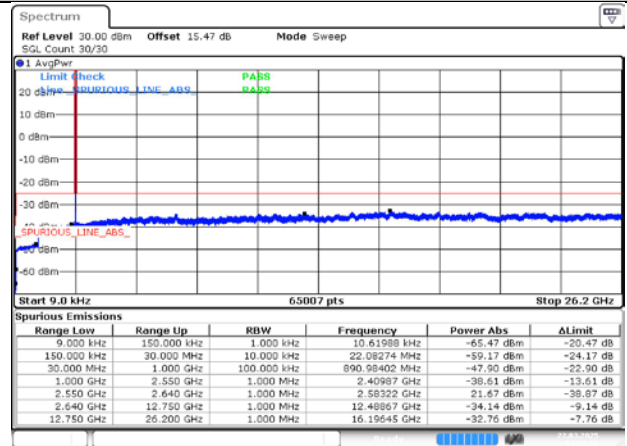

MCH / DFT-QPSK / Edge_1RB_Left

Date: 22 MAR 2025 04:51:00