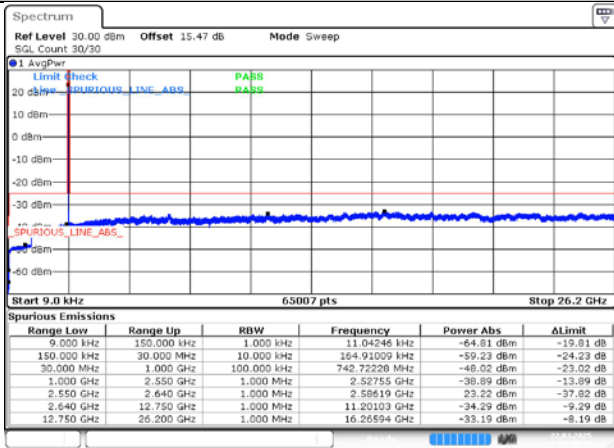

MCH / DFT-Pi2BPSK / Edge_1RB_Left

Date: 22.MAR.2025 04:48:15