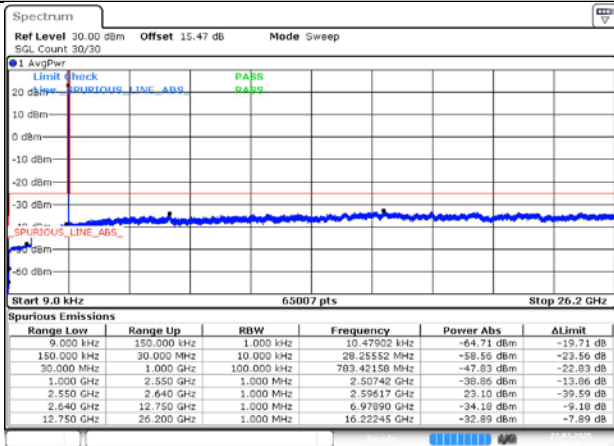

HCH / DFT-Pi2BPSK / Edge_1RB_Left

Date: 22 MAR 2025 04:51:19