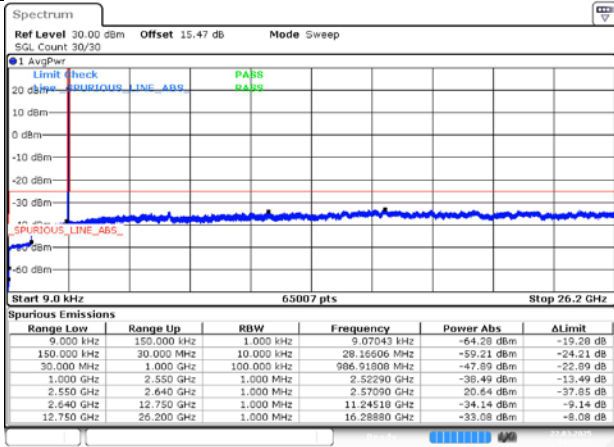

6. Conducted Spurious Emission

6.1. Test Plots for SCS=30KHz

DC_66A_n38A / 30KHz / 20MHz

LCH / DFT-Pi2BPSK / Edge_1RB_Left

Date: 22.MAR.2025 04:47:37

LCH / DFT-QPSK / Edge_1RB_Left

Date: 22.MAR.2025 04:47:55