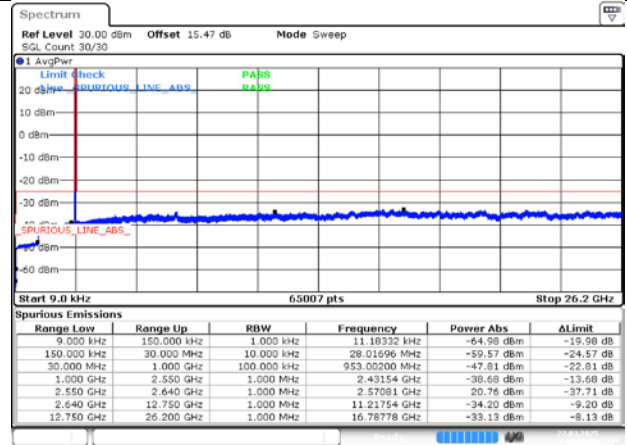

Date: 22.MAR.2025 04:49:10

DC_66A_n38A / 30KHz / 25MHz

LCH / DFT-Pi2BPSK / Edge_1RB_Left

Date: 22 MAR 2025 04:50:04

LCH / DFT-QPSK / Edge_1RB_Left

Date: 22 MAR 2025 04:50:23

MCH / DFT-Pi2BPSK / Edge_1RB_Left