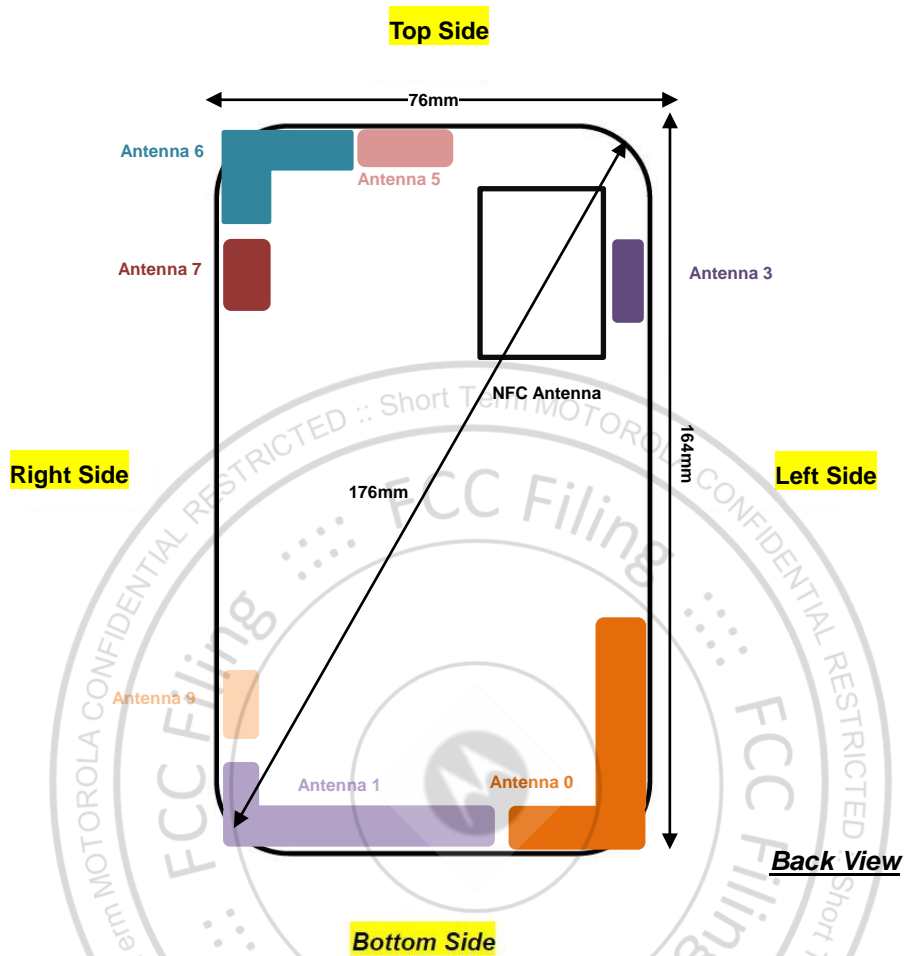

Front, Test Separation 5 mm

Back, Test Separation 5 mm

Left Side, Test Separation 5 mm

Right Side, Test Separation 5 mm

Top Side, Test Separation 5 mm

Bottom Side, Test Separation 5 mm

Body-worn Exposure Condition

Front, Test Separation 5 mm

Back, Test Separation 5 mm

Sensor off

Front, Test Separation 16 mm

Back, Test Separation 23 mm

Product Specific 10g SAR

Front, Test Separation 0 mm

Back, Test Separation 0 mm

Top Side, Test Separation 0 mm

Right Side, Test Separation 0 mm

Bottom Side, Test Separation 0 mm

Sensor off

Front, Test Separation 8 mm

Back, Test Separation 5 mm

Back, Test Separation 15 mm

Bottom Side, Test Separation 9 mm

Top Side, Test Separation 10 mm

Right Side, Test Separation 9 mm

Antenna Location

Antenna	Support Band
Antenna 0	GSM: 850<TX/RX> UMTS: B5<TX/RX> LTE: B5/12/17/26<TX/RX>
Antenna 1	GSM: 1900<TX/RX> UMTS: B2/4<TX/RX> LTE: B2/4/38/41<TX/RX> 5G NR: n41 <TX/RX>
Antenna 3	5G NR: n77/n78 <RX>
Antenna 5	LTE: B42<TX/RX> 5G NR: n77/n78 <TX/RX> WLAN 5GHz <TX/RX>
Antenna 6	Bluetooth & WLAN 2.4GHz <TX/RX>
Antenna 7	5G NR: n77/n78 <RX>
Antenna 9	5G NR: n77/n78 <RX>
NFC Antenna	NFC<TX/RX>