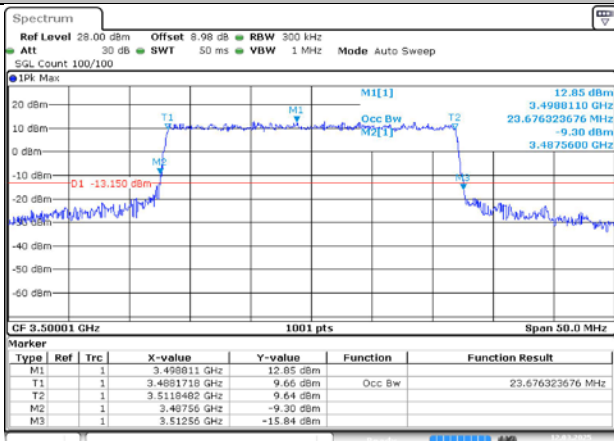

MCH / CP-64QAM / Outer_Full

Date: 12.MAR.2025 20:52:03