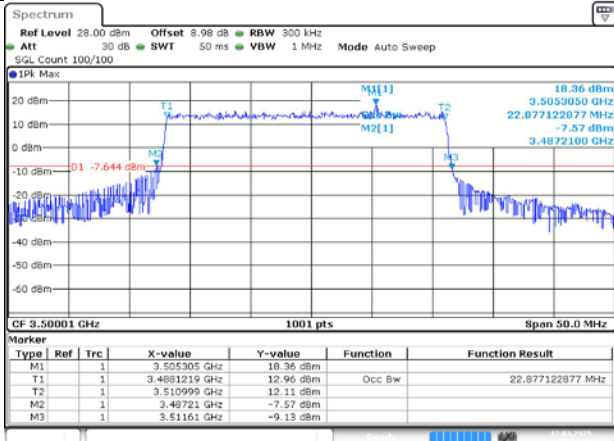

4.2. Test Plots for SCS=15KHz

n78A / 15KHz / 25MHz

MCH / DFT-Pi2BPSK / Outer_Full

Date: 12.MAR.2025 20:51:25

MCH / DFT-QPSK / Outer_Full

Date: 12.MAR.2025 20:51:36

MCH / CP-QPSK / Outer_Full

Date: 12.MAR.2025 20:51:45