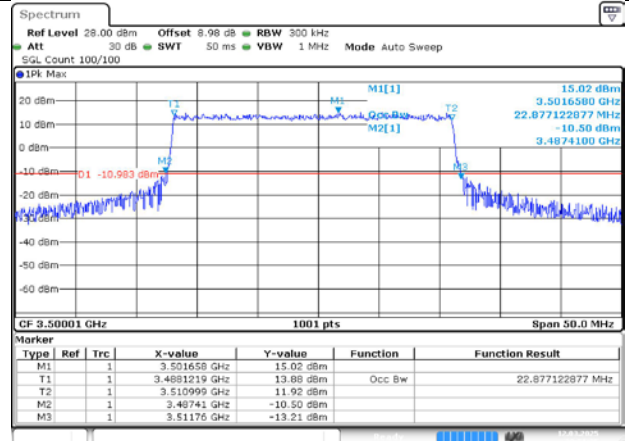

4.2. Test Plots for SCS=15KHz

n78A / 15KHz / 25MHz

MCH / DFT-Pi2BPSK / Outer_Full

Date: 12.MAR.2025 20:51:25

MCH / DFT-QPSK / Outer_Full

Date: 12.MAR.2025 20:51:36

MCH / CP-QPSK / Outer_Full

Date: 12.MAR.2025 20:51:45