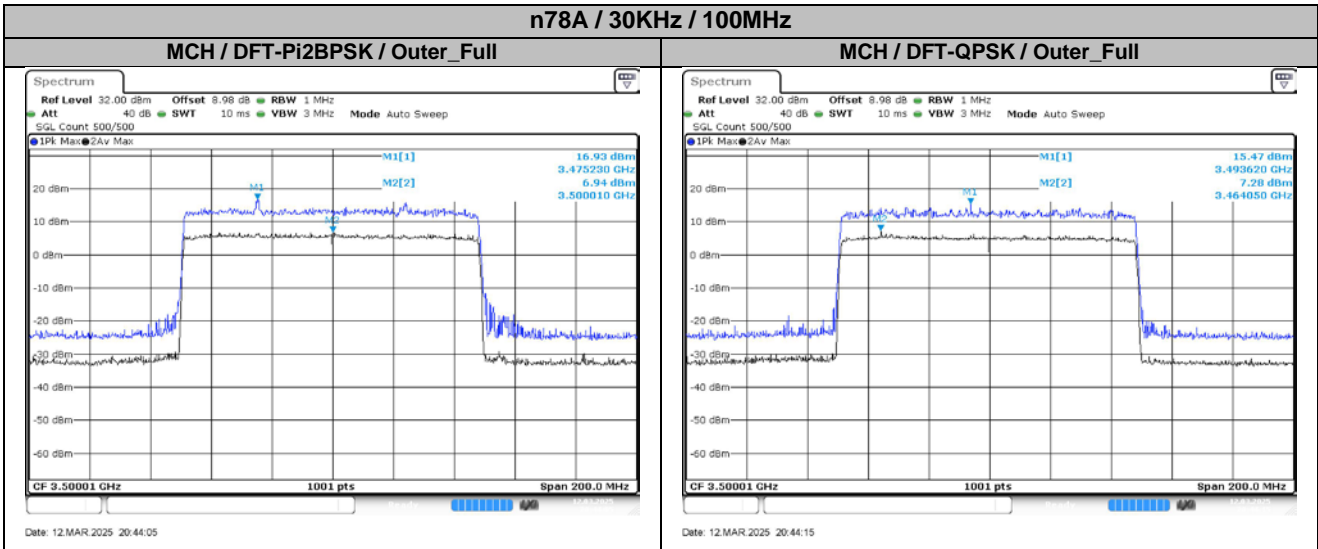

2.3. Test Plots for SCS=30KHz