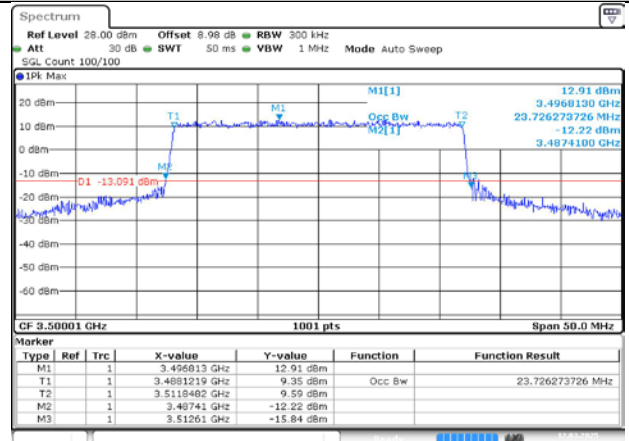

MCH / CP-16QAM / Outer_Full

Date: 12.MAR.2025 20:51:54