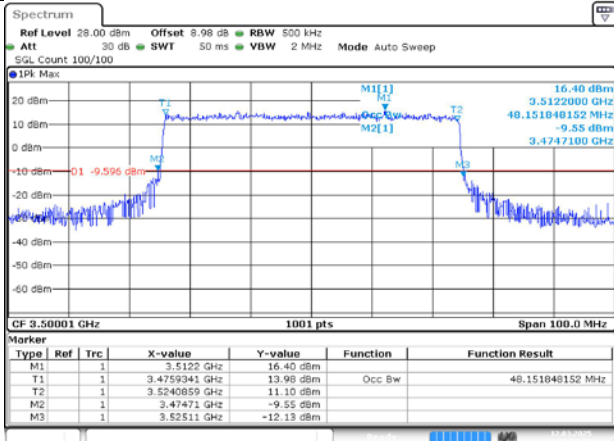

4.2. Test Plots for SCS=15KHz

n78A / 15KHz / 25MHz

MCH / DFT-Pi2BPSK / Outer_Full

Date: 12.MAR.2025 20:51:25

MCH / DFT-QPSK / Outer_Full

Date: 12.MAR.2025 20:51:36

MCH / CP-QPSK / Outer_Full

Date: 12.MAR.2025 20:51:45

MCH / CP-16QAM / Outer_Full

Date: 12.MAR.2025 20:51:54

MCH / CP-64QAM / Outer_Full

Date: 12.MAR.2025 20:52:03

MCH / CP-256QAM / Outer_Full

Date: 12.MAR.2025 20:52:13

n78A / 15KHz / 50MHz

MCH / DFT-Pi2BPSK / Outer_Full