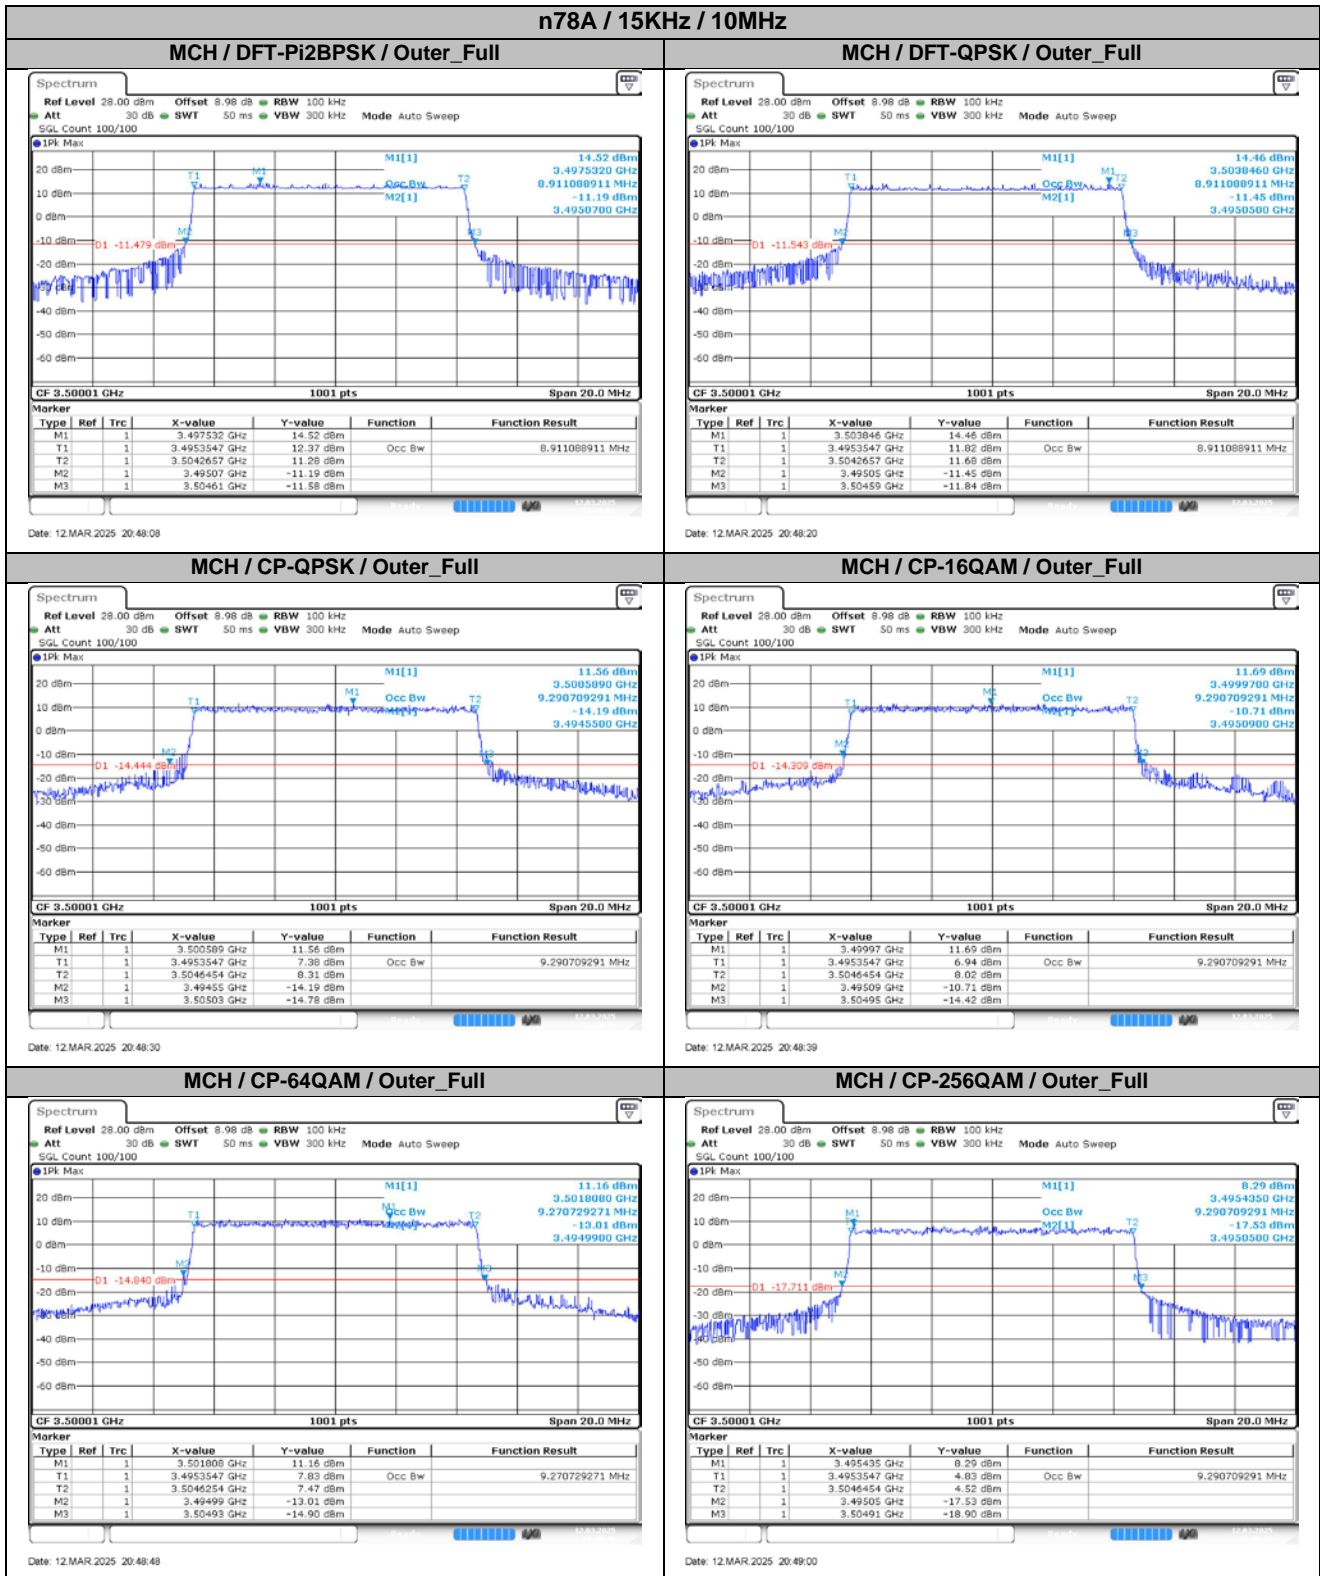

4.2. Test Plots for SCS=15KHz