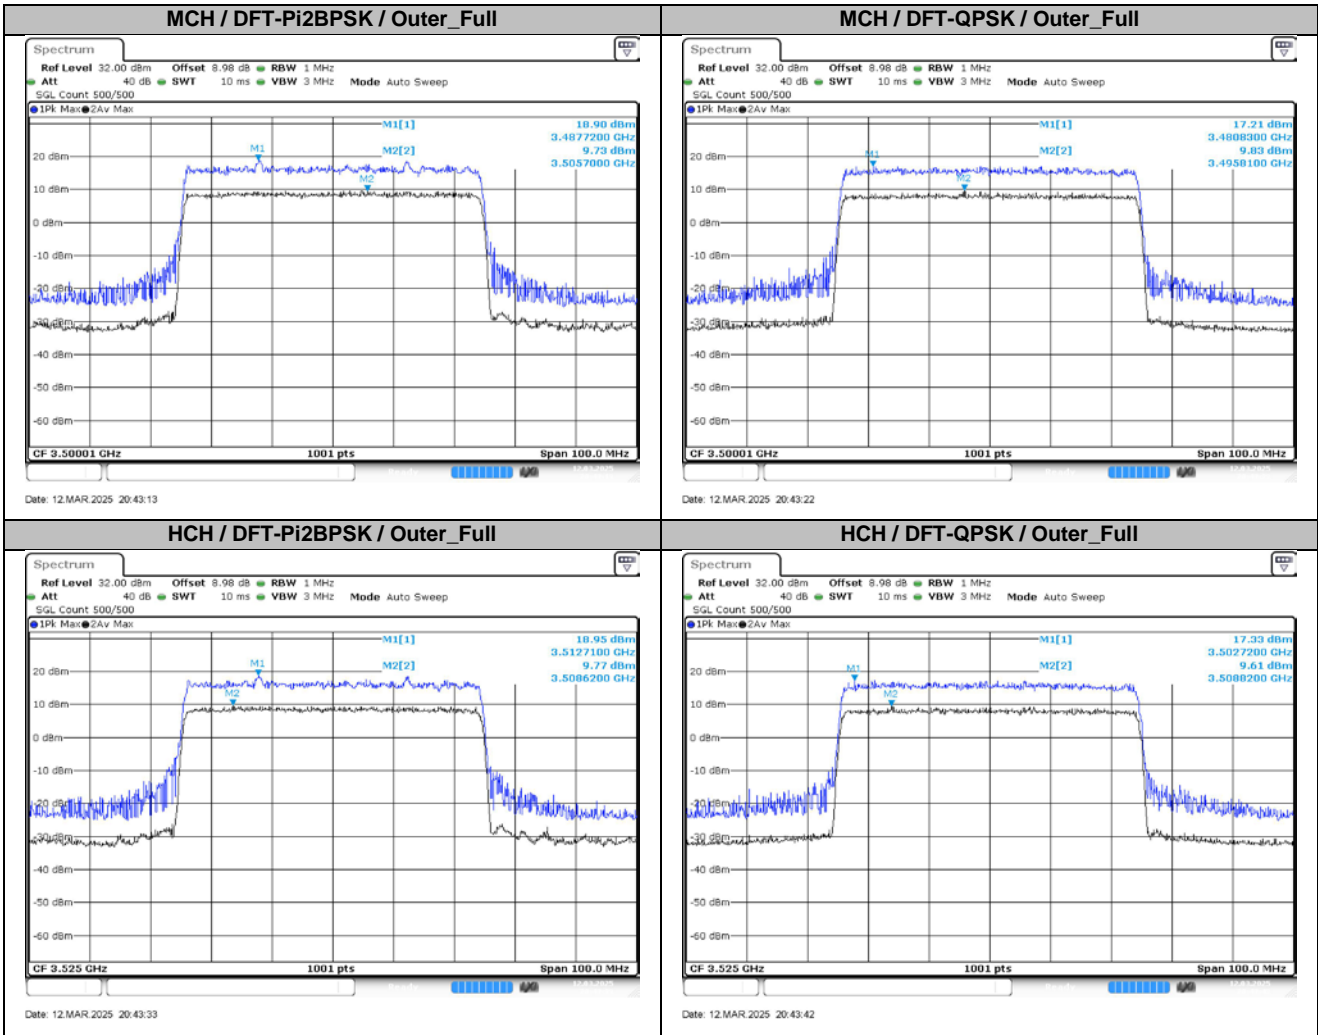

2.3. Test Plots for SCS=30KHz