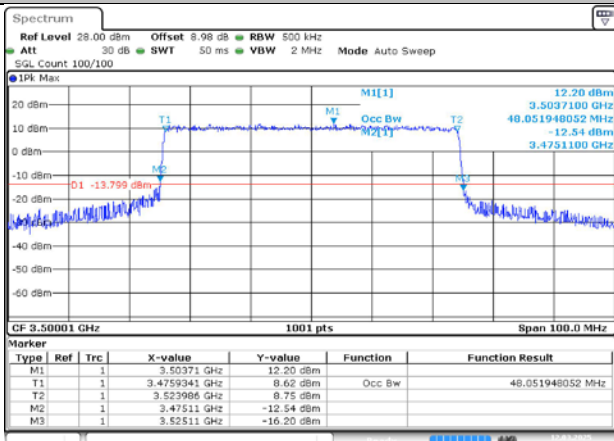

Date: 12.MAR.2025 20:55:07

MCH / CP-256QAM / Outer_Full

Date: 12.MAR.2025 20:55:17

4.3. Test Plots for SCS=30KHz