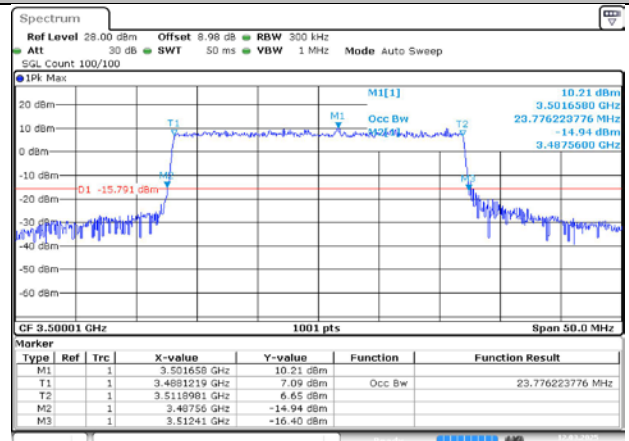

MCH / CP-16QAM / Outer_Full

Date: 12.MAR.2025 20:51:54

MCH / CP-64QAM / Outer_Full

Date: 12.MAR.2025 20:52:03

MCH / CP-256QAM / Outer_Full

Date: 12.MAR.2025 20:52:13

n78A / 15KHz / 50MHz

MCH / DFT-Pi2BPSK / Outer_Full