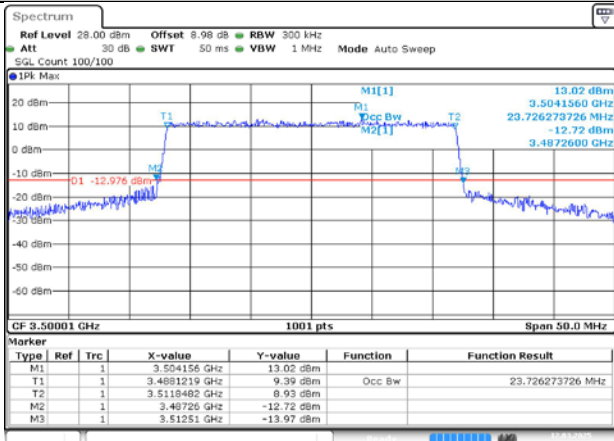

4.2. Test Plots for SCS=15KHz

n78A / 15KHz / 25MHz

MCH / DFT-Pi2BPSK / Outer_Full

Date: 12.MAR.2025 20:51:25

MCH / DFT-QPSK / Outer_Full

Date: 12.MAR.2025 20:51:36

MCH / CP-QPSK / Outer_Full

Date: 12.MAR.2025 20:51:45