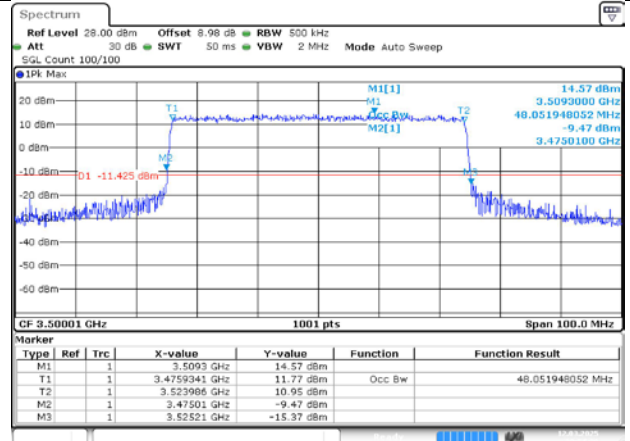

MCH / DFT-QPSK / Outer_Full

Date: 12.MAR.2025 20:54:39