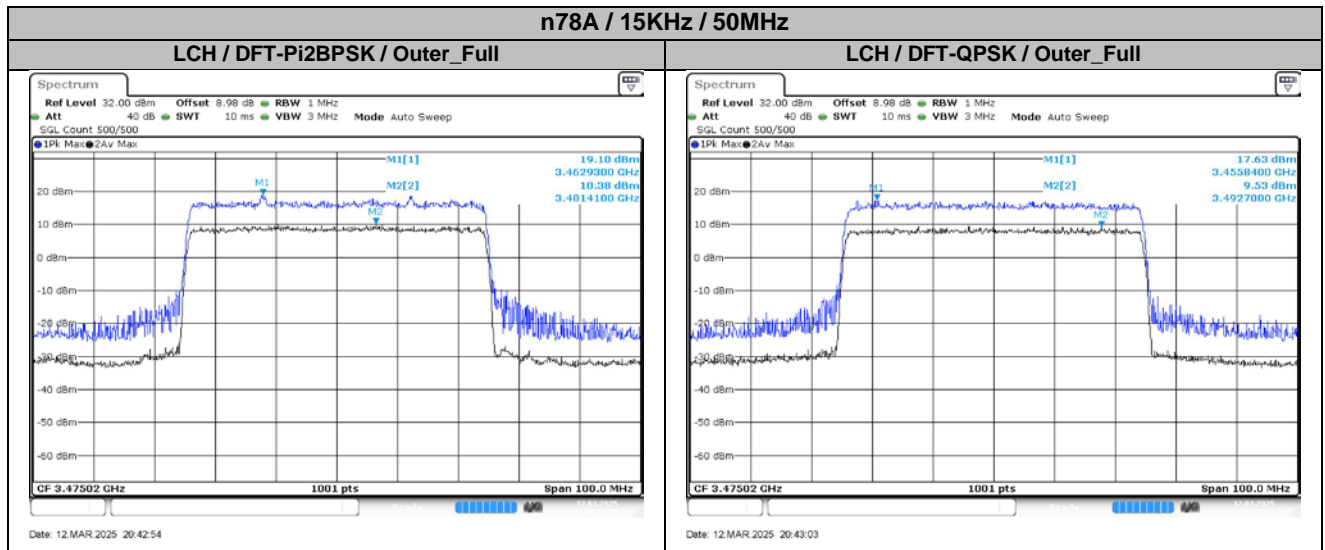

2. Peak-to-Average Ratio

2.1. Test Results

Channel	RB	Result (dB)				Limit (dB)	Verdict
		15KHz / 50MHz		30KHz / 100MHz			
		DFT-Pi2BPSK	DFT-QPSK	DFT-Pi2BPSK	DFT-QPSK		
LCH	Outer_Full	8.72	8.10	9.99	8.19	13.00	Pass
MCH	Outer_Full	9.17	7.38			13.00	Pass
HCH	Outer_Full	9.18	7.73			13.00	Pass

2.2. Test Plots for SCS=15KHz