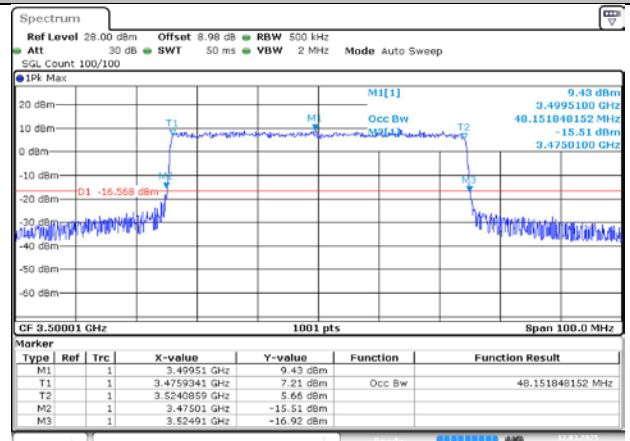

MCH / CP-256QAM / Outer_Full

Date: 12.MAR.2025 20:55:17