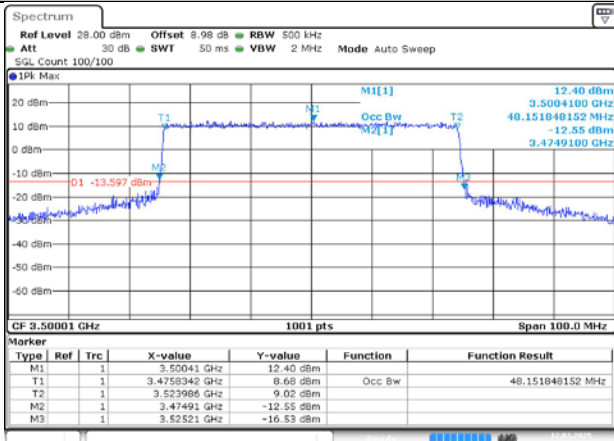

MCH / CP-QPSK / Outer_Full

Date: 12.MAR.2025 20:54:49