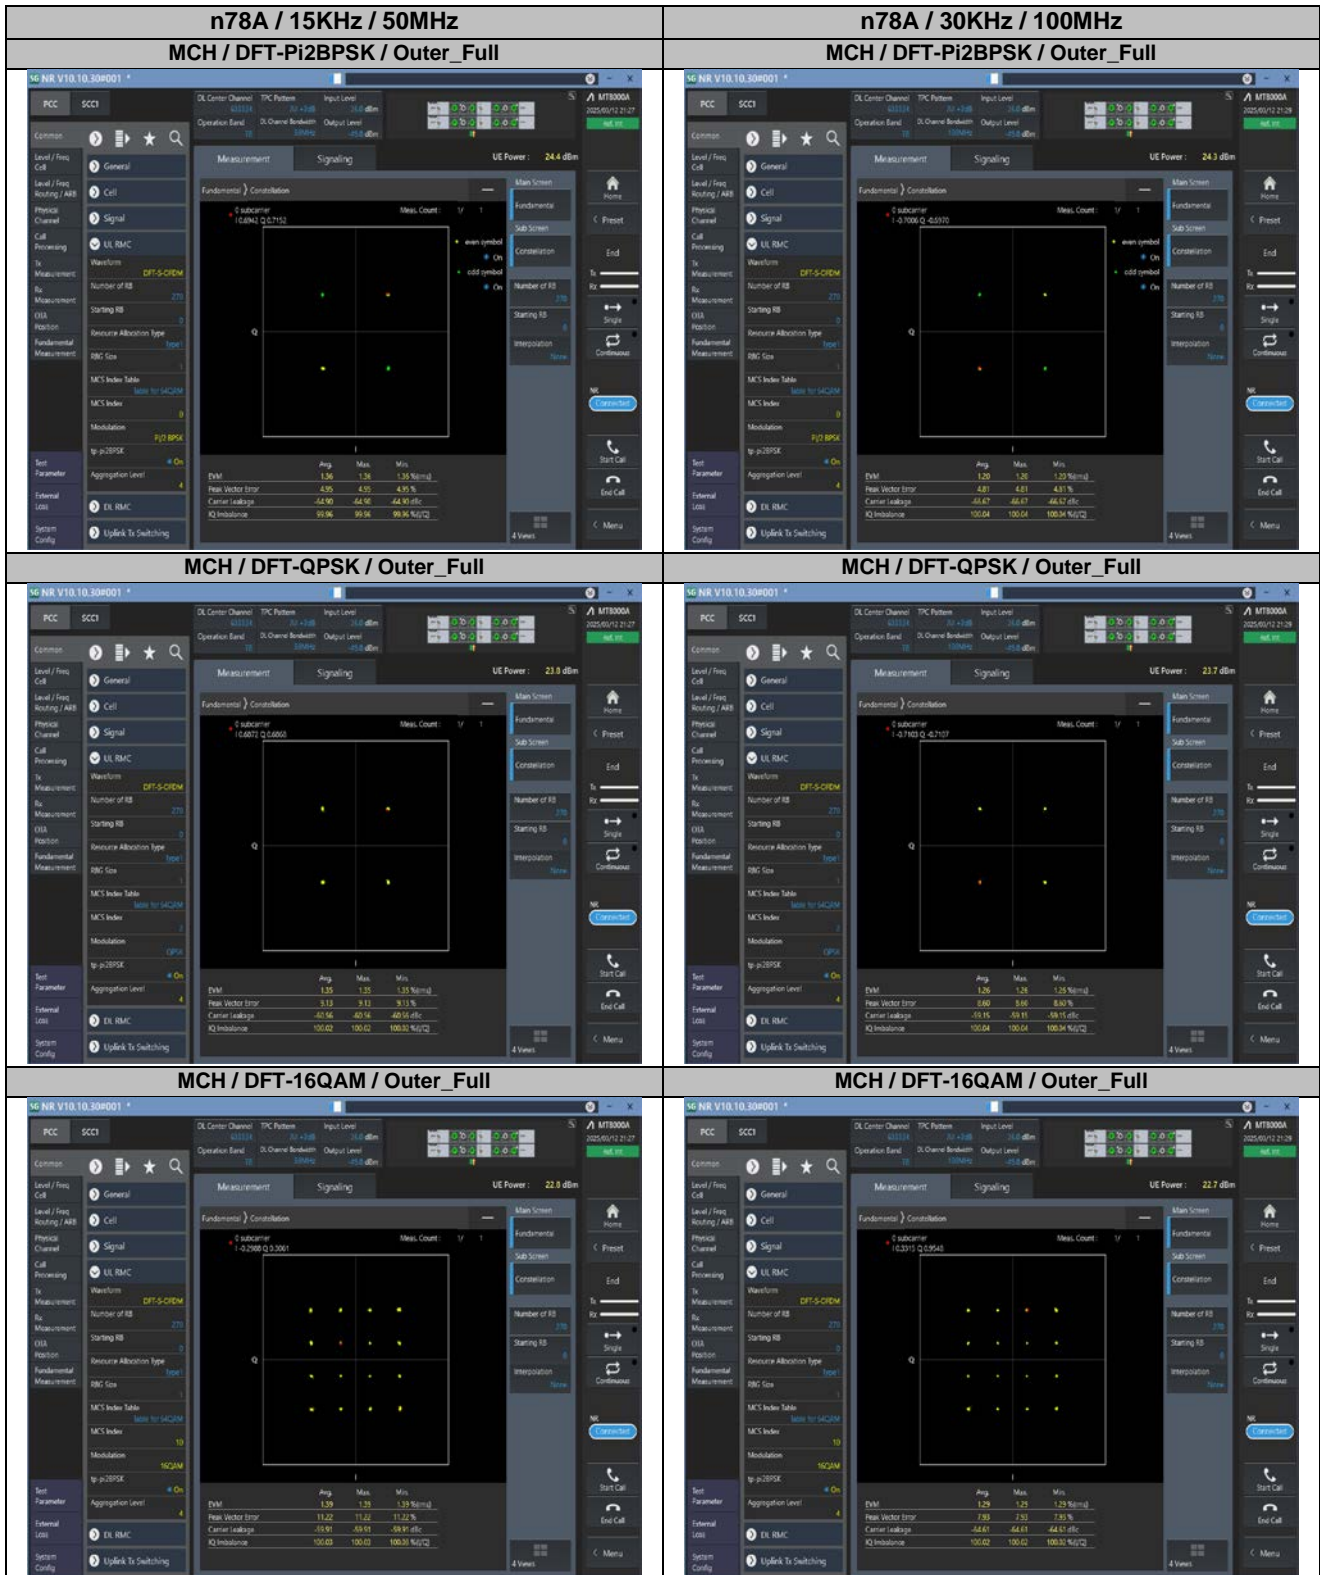

3. Modulation Characteristics

3.1. Test Plots