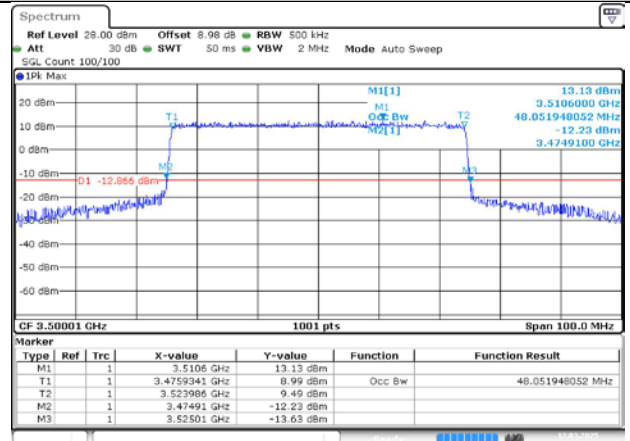

MCH / CP-16QAM / Outer_Full

Date: 12.MAR.2025 20:54:58