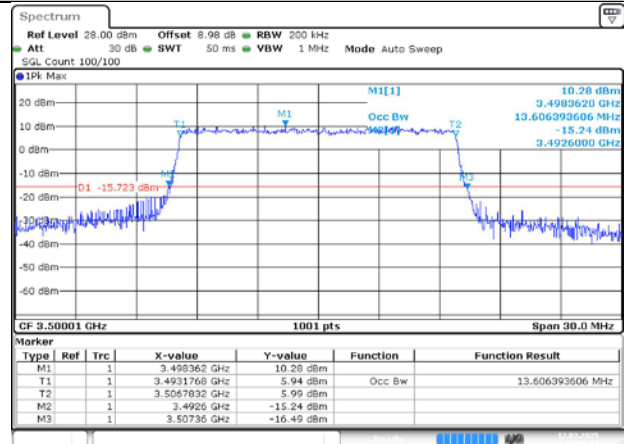

Date: 12.MAR.2025 16:25:38

MCH / CP-QPSK / Outer\_Full

Date: 12.MAR.2025 16:25:48

MCH / CP-16QAM / Outer\_Full

Date: 12.MAR.2025 16:25:57

MCH / CP-64QAM / Outer\_Full

Date: 12.MAR.2025 16:26:07

MCH / CP-256QAM / Outer\_Full