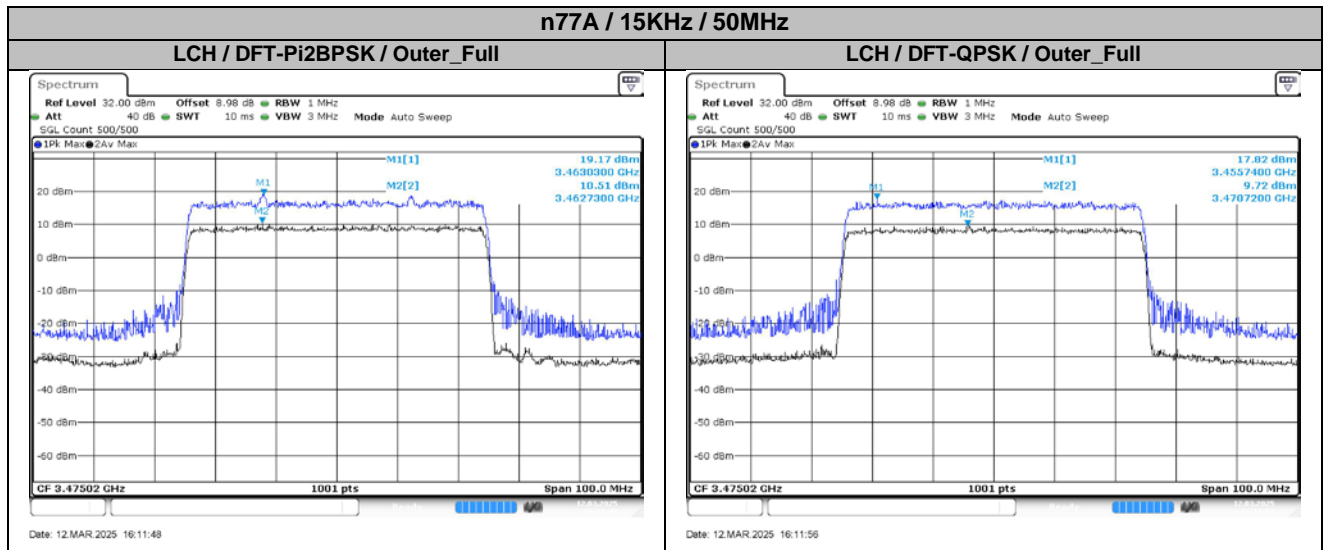

2. Peak-to-Average Ratio

2.1. Test Results

Channel	RB	Result (dB)				Limit (dB)	Verdict
		15KHz / 50MHz		30KHz / 100MHz			
		DFT-Pi2BPSK	DFT-QPSK	DFT-Pi2BPSK	DFT-QPSK		
LCH	Outer_Full	8.66	8.11	9.66	8.96	13.00	Pass
MCH	Outer_Full	8.95	7.41			13.00	Pass
HCH	Outer_Full	9.21	7.25			13.00	Pass

2.2. Test Plots for SCS=15KHz