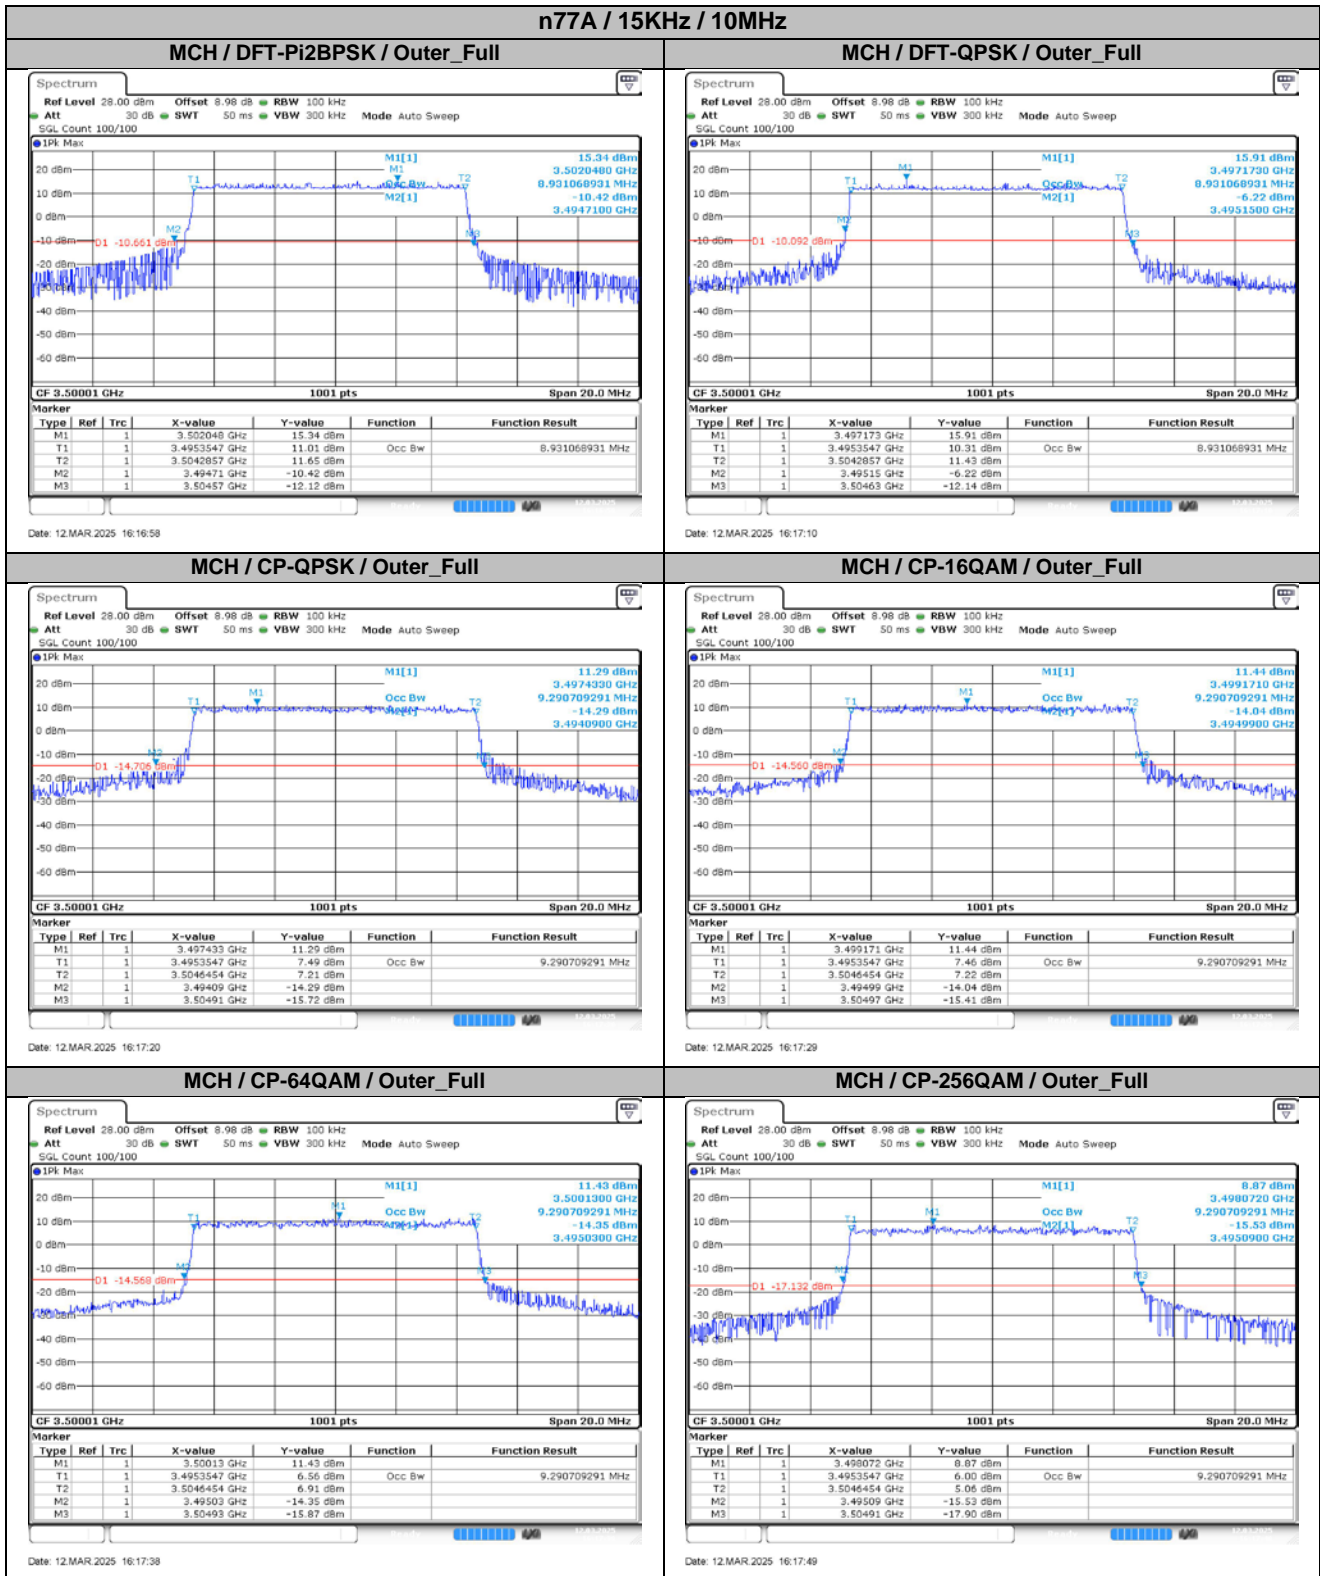

4.2. Test Plots for SCS=15KHz