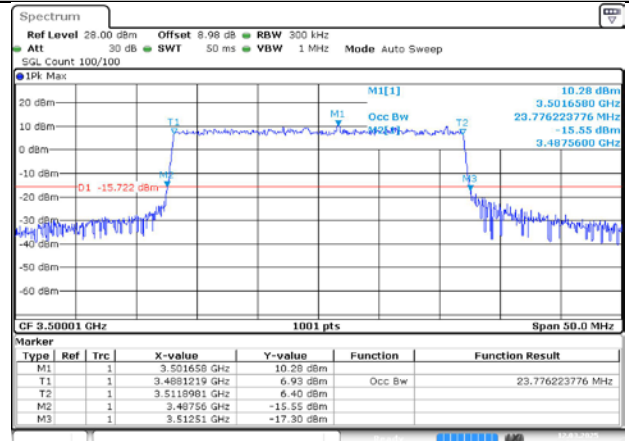

MCH / CP-16QAM / Outer\_Full

Date: 12.MAR.2025 16:20:40

MCH / CP-64QAM / Outer\_Full

Date: 12.MAR.2025 16:20:49

MCH / CP-256QAM / Outer\_Full

Date: 12.MAR.2025 16:20:59

n77A / 15KHz / 40MHz

MCH / DFT-Pi2BPSK / Outer\_Full