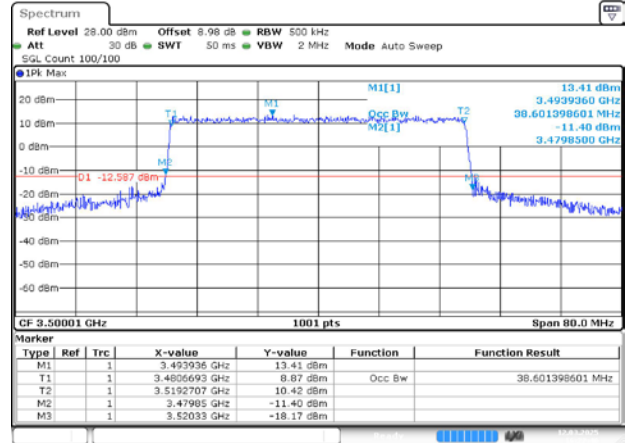

Date: 12.MAR.2025 16:22:12

MCH / DFT-QPSK / Outer\_Full

Date: 12.MAR.2025 16:22:23

MCH / CP-QPSK / Outer\_Full

Date: 12.MAR.2025 16:22:32

MCH / CP-16QAM / Outer\_Full

Date: 12.MAR.2025 16:22:41

MCH / CP-64QAM / Outer\_Full

Date: 12.MAR.2025 16:22:49

MCH / CP-256QAM / Outer\_Full

Date: 12.MAR.2025 16:23:00

4.3. Test Plots for SCS=30KHz

n77A / 30KHz / 15MHz

MCH / DFT-Pi2BPSK / Outer\_Full

Date: 12.MAR.2025 16:25:27

MCH / DFT-QPSK / Outer\_Full