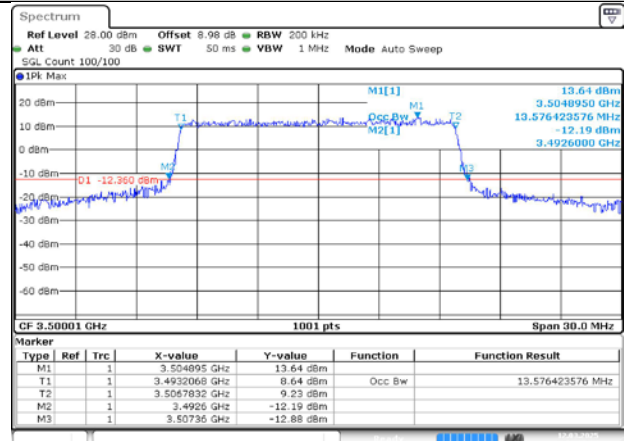

MCH / CP-16QAM / Outer_Full

Date: 12.MAR.2025 16:25:57