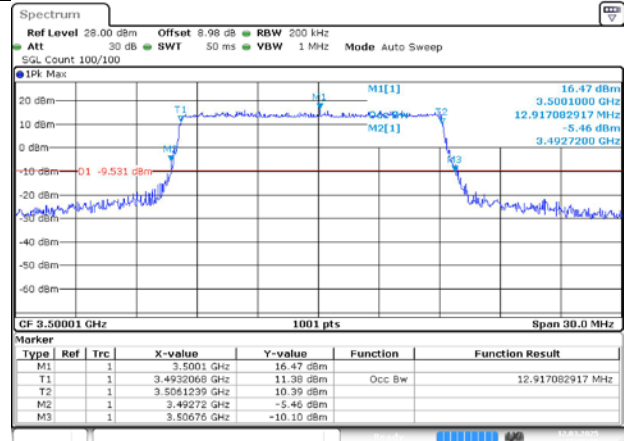

Date: 12.MAR.2025 16:22:49

MCH / CP-256QAM / Outer\_Full

Date: 12.MAR.2025 16:23:00

4.3. Test Plots for SCS=30KHz

n77A / 30KHz / 15MHz

MCH / DFT-Pi2BPSK / Outer\_Full

Date: 12.MAR.2025 16:25:27

MCH / DFT-QPSK / Outer\_Full