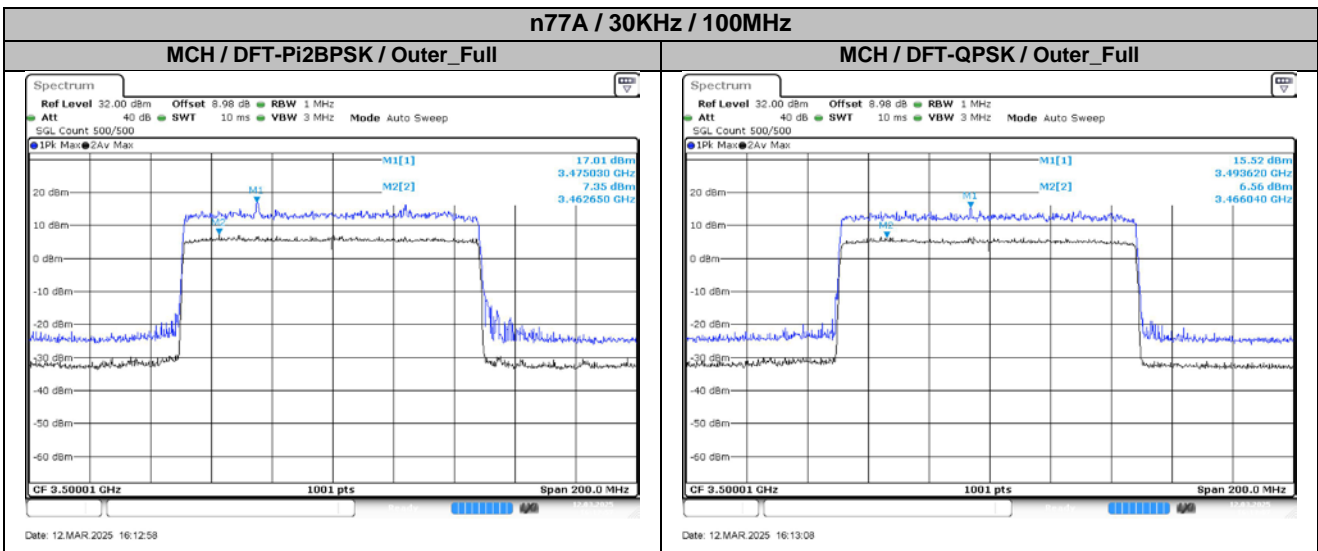

2.3. Test Plots for SCS=30KHz