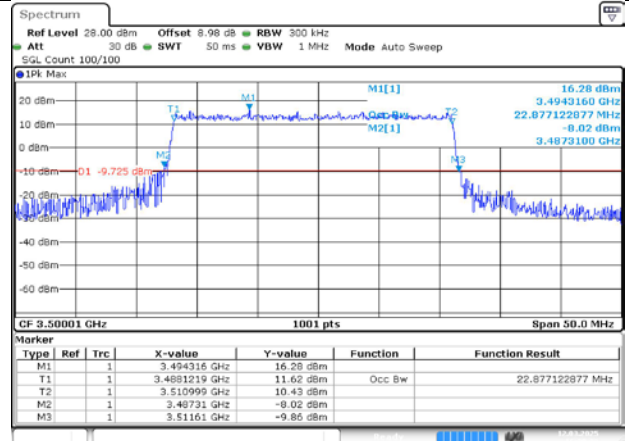

4.2. Test Plots for SCS=15KHz

n77A / 15KHz / 25MHz

MCH / DFT-Pi2BPSK / Outer\_Full

Date: 12.MAR.2025 16:20:12

MCH / DFT-QPSK / Outer\_Full

Date: 12.MAR.2025 16:20:22

MCH / CP-QPSK / Outer\_Full

Date: 12.MAR.2025 16:20:32