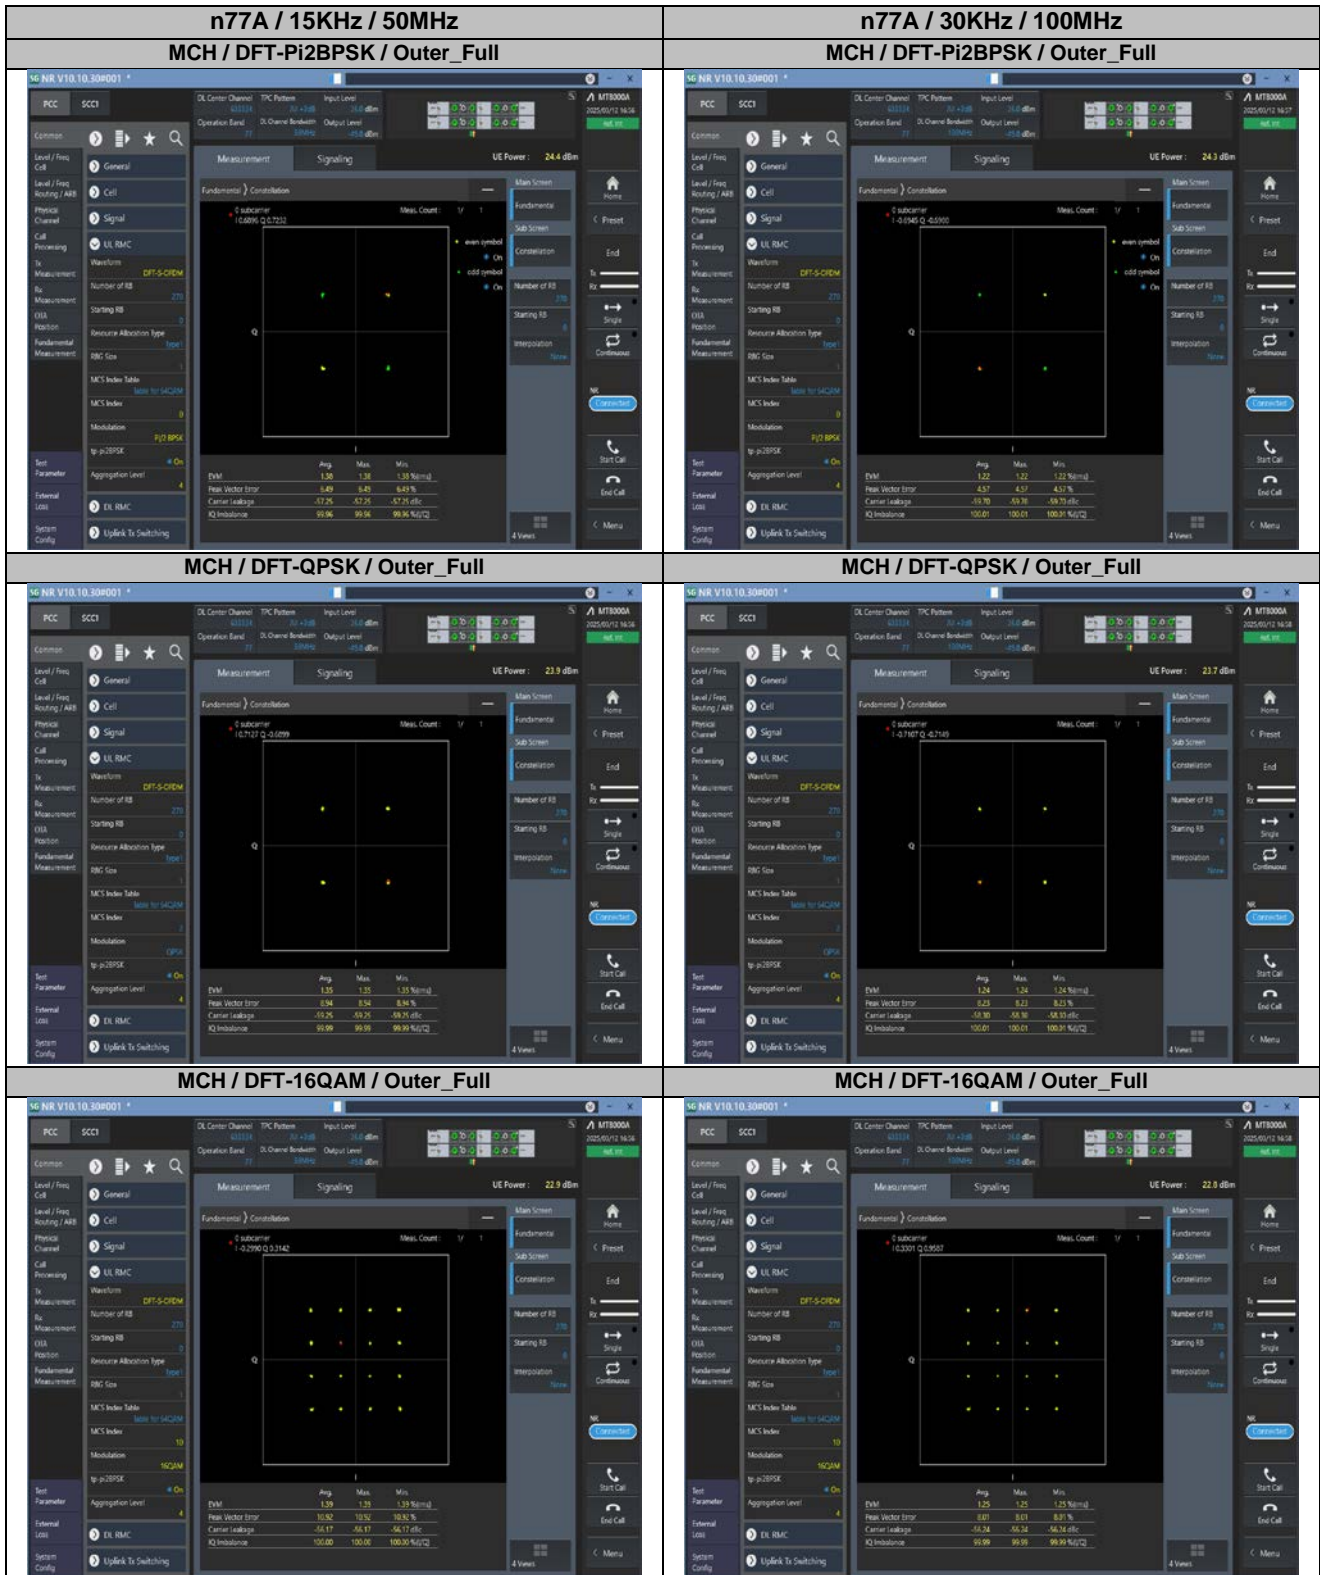

### 2.1. Test Results

Channel	RB	Result (dB)				Limit (dB)	Verdict
		15KHz / 50MHz		30KHz / 100MHz			
		DFT-Pi2BPSK	DFT-QPSK	DFT-Pi2BPSK	DFT-QPSK		
LCH	Outer_Full	8.66	8.11	9.66	8.96	13.00	Pass
MCH	Outer_Full	8.95	7.41			13.00	Pass
HCH	Outer_Full	9.21	7.25			13.00	Pass

### 2.2. Test Plots for SCS=15KHz

2.3. Test Plots for SCS=30KHz

### 3. Modulation Characteristics

#### 3.1. Test Plots