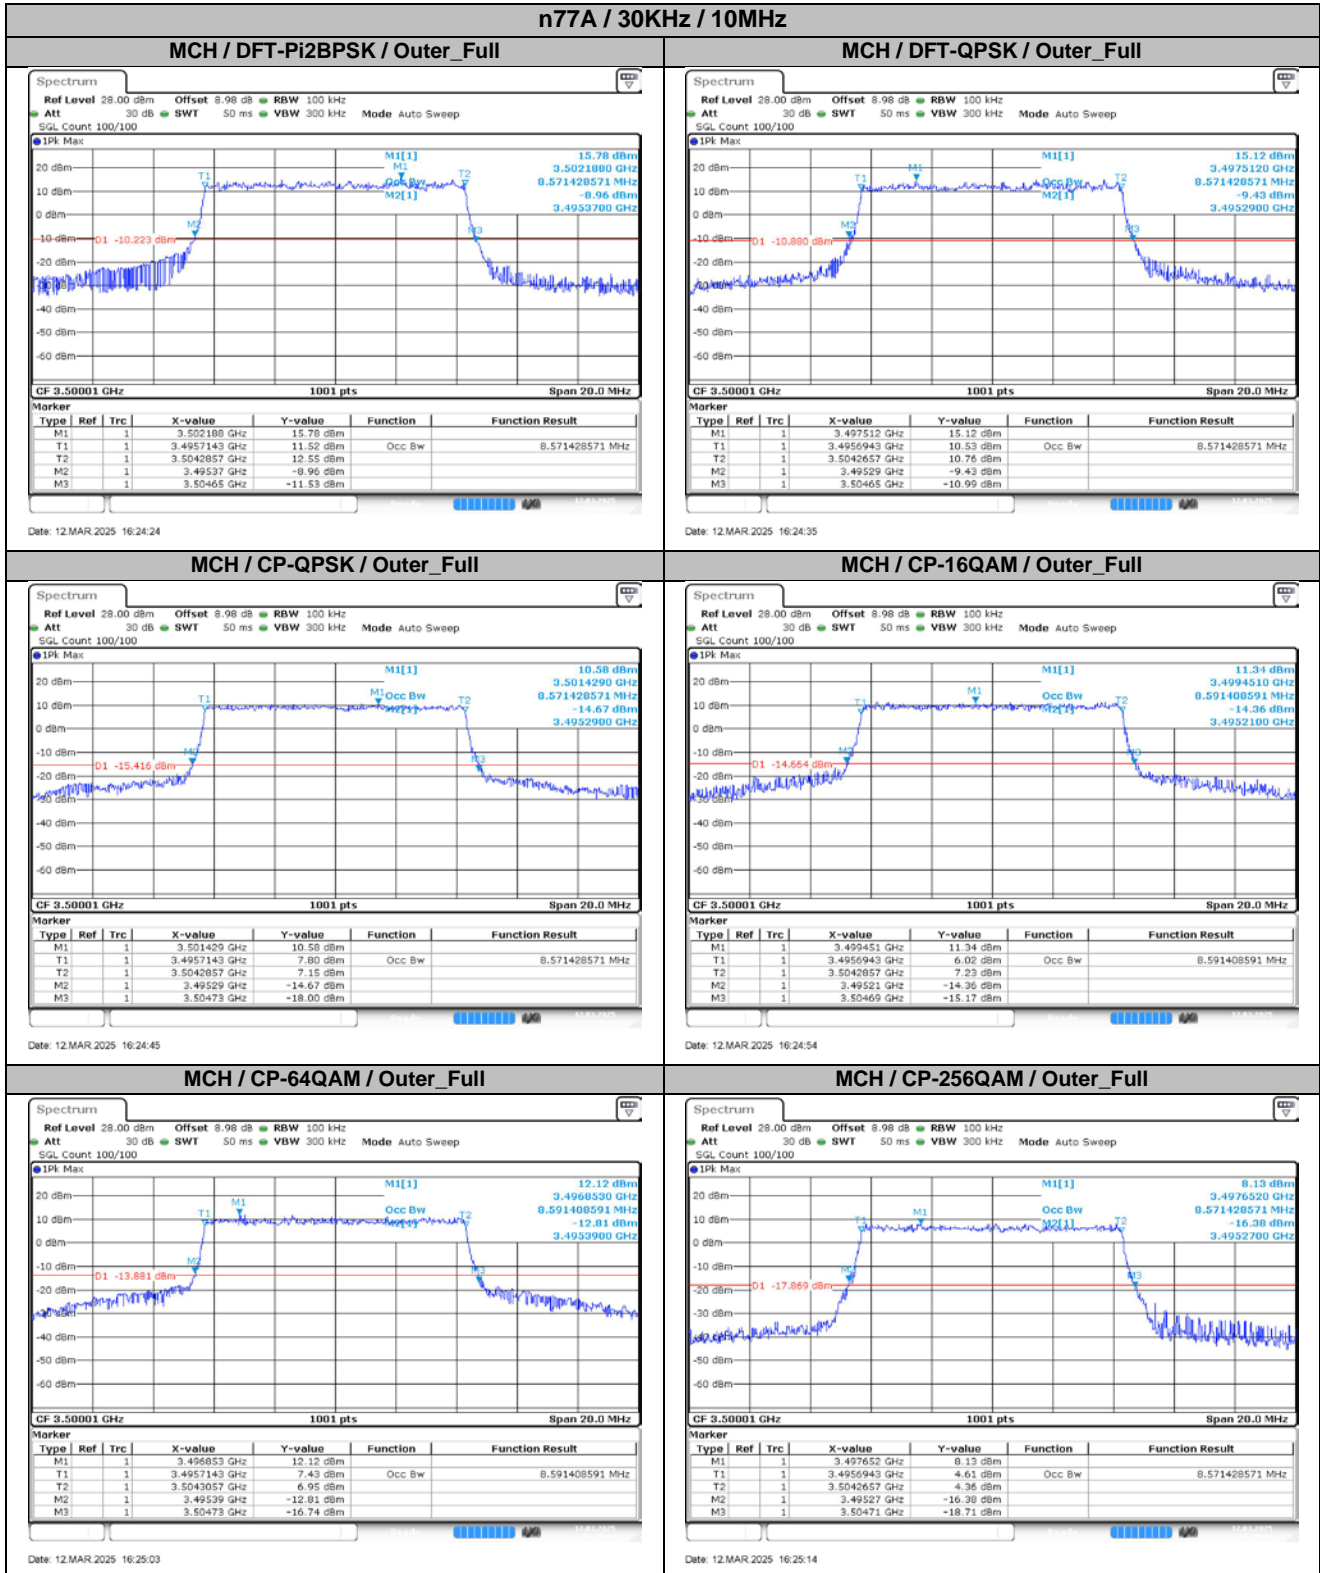

## Catalogue

<b>1. EFFECTIVE ISOTROPIC RADIATED POWER .....</b>	<b>3</b>
1.1. TEST RESULTS @ ANT7 (ANTENNA GAIN=-5.70DBI) .....	3
1.2. TEST RESULTS @ ANT5 (ANTENNA GAIN=-3.30DBI) .....	8
<b>2. PEAK-TO-AVERAGE RATIO .....</b>	<b>13</b>
2.1. TEST RESULTS .....	13
2.2. TEST PLOTS FOR SCS=15KHZ.....	13
2.3. TEST PLOTS FOR SCS=30KHZ.....	14
<b>3. MODULATION CHARACTERISTICS.....</b>	<b>15</b>
3.1. TEST PLOTS.....	15
<b>4. 99% OCCUPIED BANDWIDTH &amp; 26DB EMISSION BANDWIDTH .....</b>	<b>18</b>
4.1. TEST RESULTS .....	18
4.2. TEST PLOTS FOR SCS=15KHZ.....	20
4.3. TEST PLOTS FOR SCS=30KHZ.....	27
<b>5. CONDUCTED BAND EDGES .....</b>	<b>39</b>
5.1. TEST PLOTS FOR SCS=15KHZ.....	39
5.2. TEST PLOTS FOR SCS=30KHZ.....	48
<b>6. CONDUCTED SPURIOUS EMISSION.....</b>	<b>64</b>
6.1. TEST PLOTS FOR SCS=15KHZ.....	64
6.2. TEST PLOTS FOR SCS=30KHZ.....	71
<b>7. FREQUENCY STABILITY.....</b>	<b>82</b>
7.1. TEST RESULTS .....	82

#### 3.1. Test Plots

Date: 12.MAR.2025 16:22:49

MCH / CP-256QAM / Outer\_Full

Date: 12.MAR.2025 16:23:00

4.3. Test Plots for SCS=30KHz

n77A / 30KHz / 15MHz

MCH / DFT-Pi2BPSK / Outer\_Full

Date: 12.MAR.2025 16:25:27

MCH / DFT-QPSK / Outer\_Full