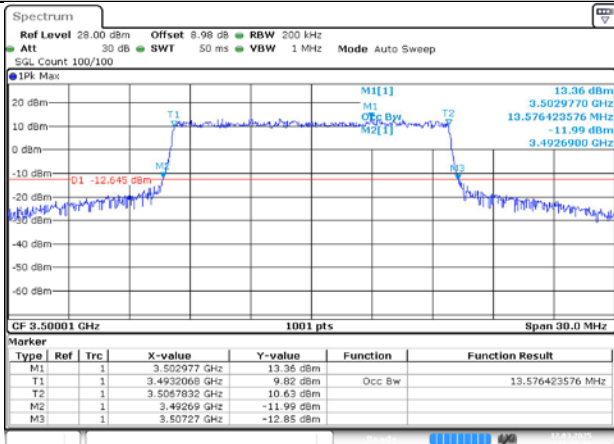

Date: 12.MAR.2025 16:25:38

MCH / CP-QPSK / Outer\_Full

Date: 12.MAR.2025 16:25:48

MCH / CP-16QAM / Outer\_Full

Date: 12.MAR.2025 16:25:57

MCH / CP-64QAM / Outer\_Full

Date: 12.MAR.2025 16:26:07

MCH / CP-256QAM / Outer\_Full