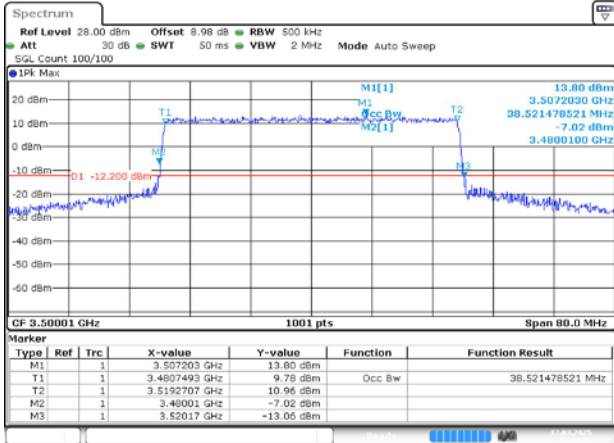

MCH / CP-QPSK / Outer_Full

Date: 12.MAR.2025 16:22:32