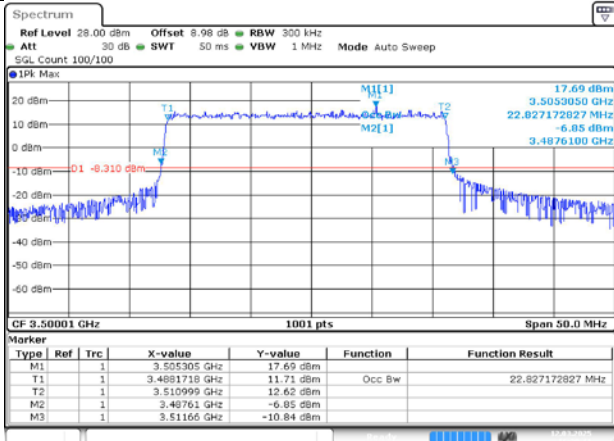

4.2. Test Plots for SCS=15KHz

n77A / 15KHz / 25MHz

MCH / DFT-Pi2BPSK / Outer\_Full

Date: 12.MAR.2025 16:20:12

MCH / DFT-QPSK / Outer\_Full

Date: 12.MAR.2025 16:20:22

MCH / CP-QPSK / Outer\_Full

Date: 12.MAR.2025 16:20:32