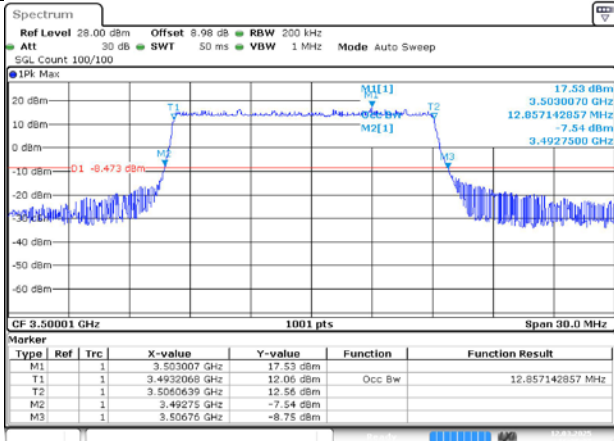

Date: 12.MAR.2025 16:22:49

MCH / CP-256QAM / Outer\_Full

Date: 12.MAR.2025 16:23:00

4.3. Test Plots for SCS=30KHz

n77A / 30KHz / 15MHz

MCH / DFT-Pi2BPSK / Outer\_Full

Date: 12.MAR.2025 16:25:27

MCH / DFT-QPSK / Outer\_Full