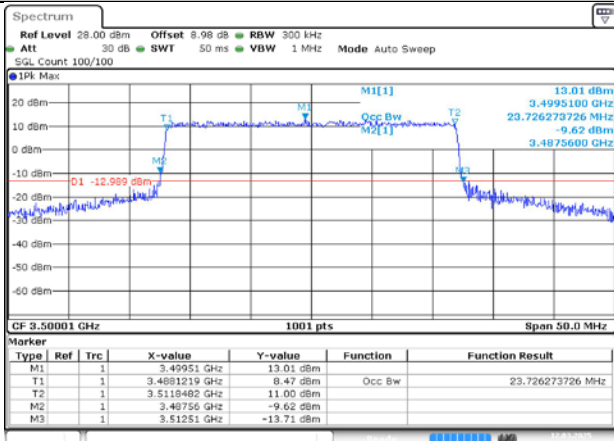

4.2. Test Plots for SCS=15KHz

n77A / 15KHz / 25MHz

MCH / DFT-Pi2BPSK / Outer\_Full

Date: 12.MAR.2025 16:20:12

MCH / DFT-QPSK / Outer\_Full

Date: 12.MAR.2025 16:20:22

MCH / CP-QPSK / Outer\_Full

Date: 12.MAR.2025 16:20:32