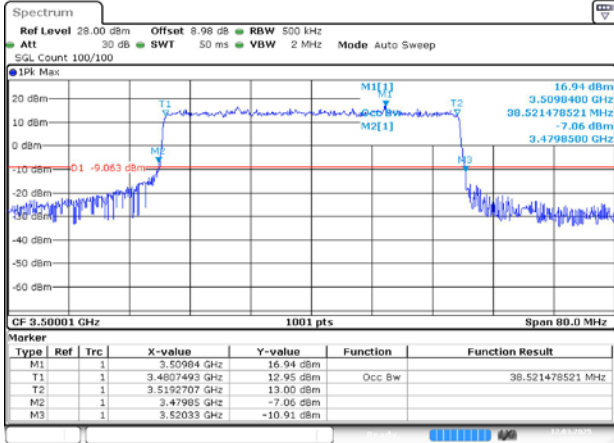

n77A / 15KHz / 40MHz

MCH / DFT-Pi2BPSK / Outer_Full

Date: 12.MAR.2025 16:22:12