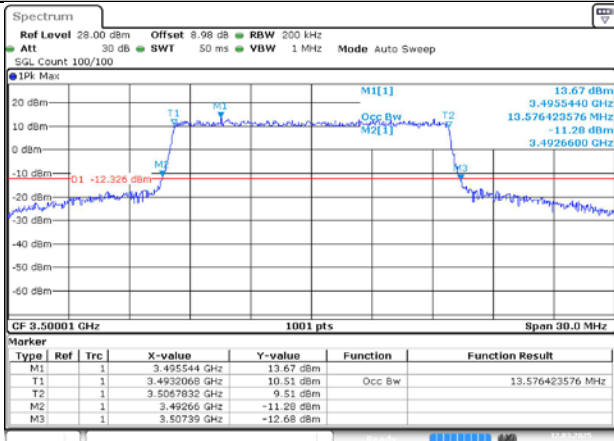

MCH / CP-QPSK / Outer_Full

Date: 12.MAR.2025 16:25:48