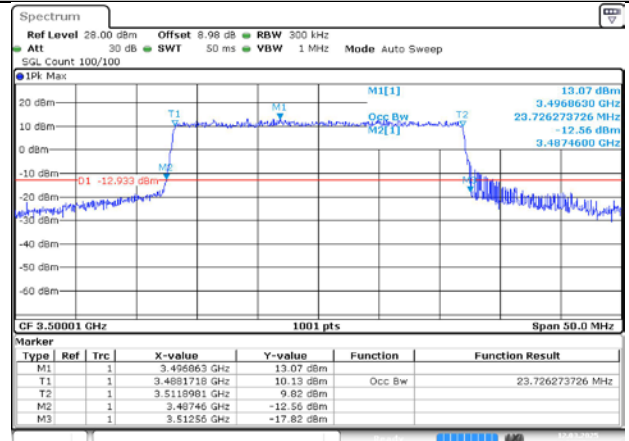

MCH / CP-16QAM / Outer_Full

Date: 12.MAR.2025 16:20:40