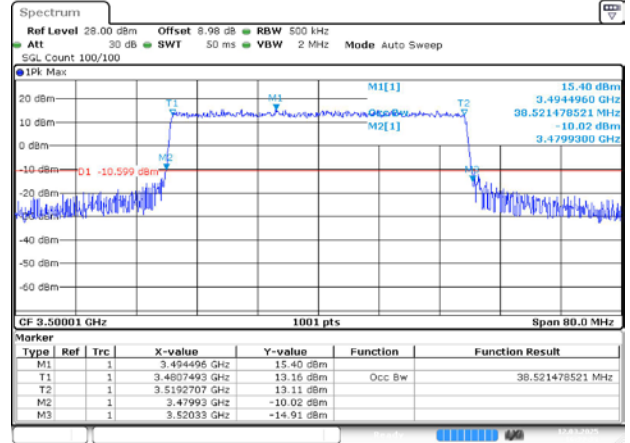

MCH / DFT-QPSK / Outer_Full

Date: 12.MAR.2025 16:22:23