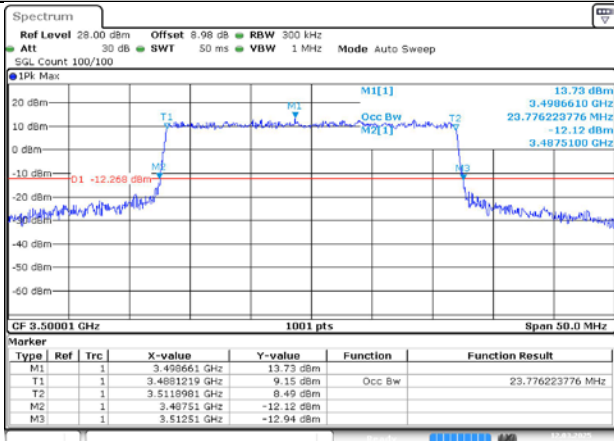

MCH / CP-64QAM / Outer_Full

Date: 12.MAR.2025 16:20:49