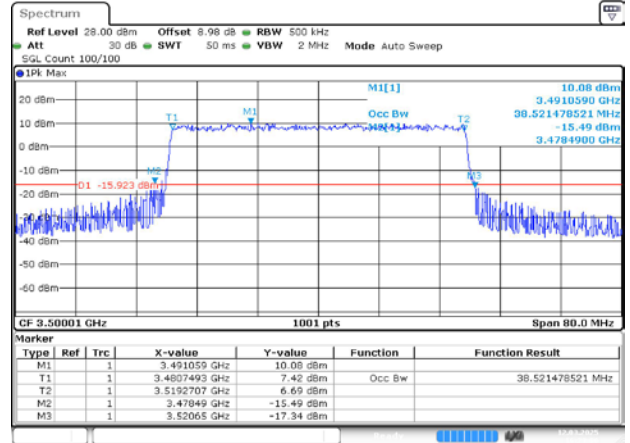

Date: 12.MAR.2025 16:22:12

MCH / DFT-QPSK / Outer\_Full

Date: 12.MAR.2025 16:22:23

MCH / CP-QPSK / Outer\_Full

Date: 12.MAR.2025 16:22:32

MCH / CP-16QAM / Outer\_Full

Date: 12.MAR.2025 16:22:41

MCH / CP-64QAM / Outer\_Full

Date: 12.MAR.2025 16:22:49

MCH / CP-256QAM / Outer\_Full

Date: 12.MAR.2025 16:23:00

4.3. Test Plots for SCS=30KHz

n77A / 30KHz / 15MHz

MCH / DFT-Pi2BPSK / Outer\_Full

Date: 12.MAR.2025 16:25:27

MCH / DFT-QPSK / Outer\_Full