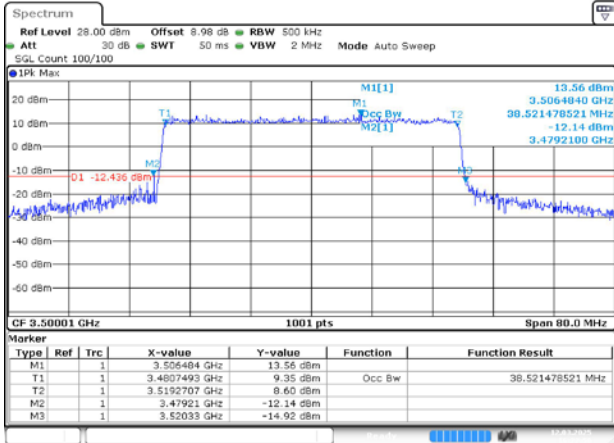

Date: 12.MAR.2025 16:22:12

MCH / DFT-QPSK / Outer\_Full

Date: 12.MAR.2025 16:22:23

MCH / CP-QPSK / Outer\_Full

Date: 12.MAR.2025 16:22:32

MCH / CP-16QAM / Outer\_Full

Date: 12.MAR.2025 16:22:41

MCH / CP-64QAM / Outer\_Full

Date: 12.MAR.2025 16:22:49

MCH / CP-256QAM / Outer\_Full

Date: 12.MAR.2025 16:23:00

4.3. Test Plots for SCS=30KHz

n77A / 30KHz / 15MHz

MCH / DFT-Pi2BPSK / Outer\_Full

Date: 12.MAR.2025 16:25:27

MCH / DFT-QPSK / Outer\_Full