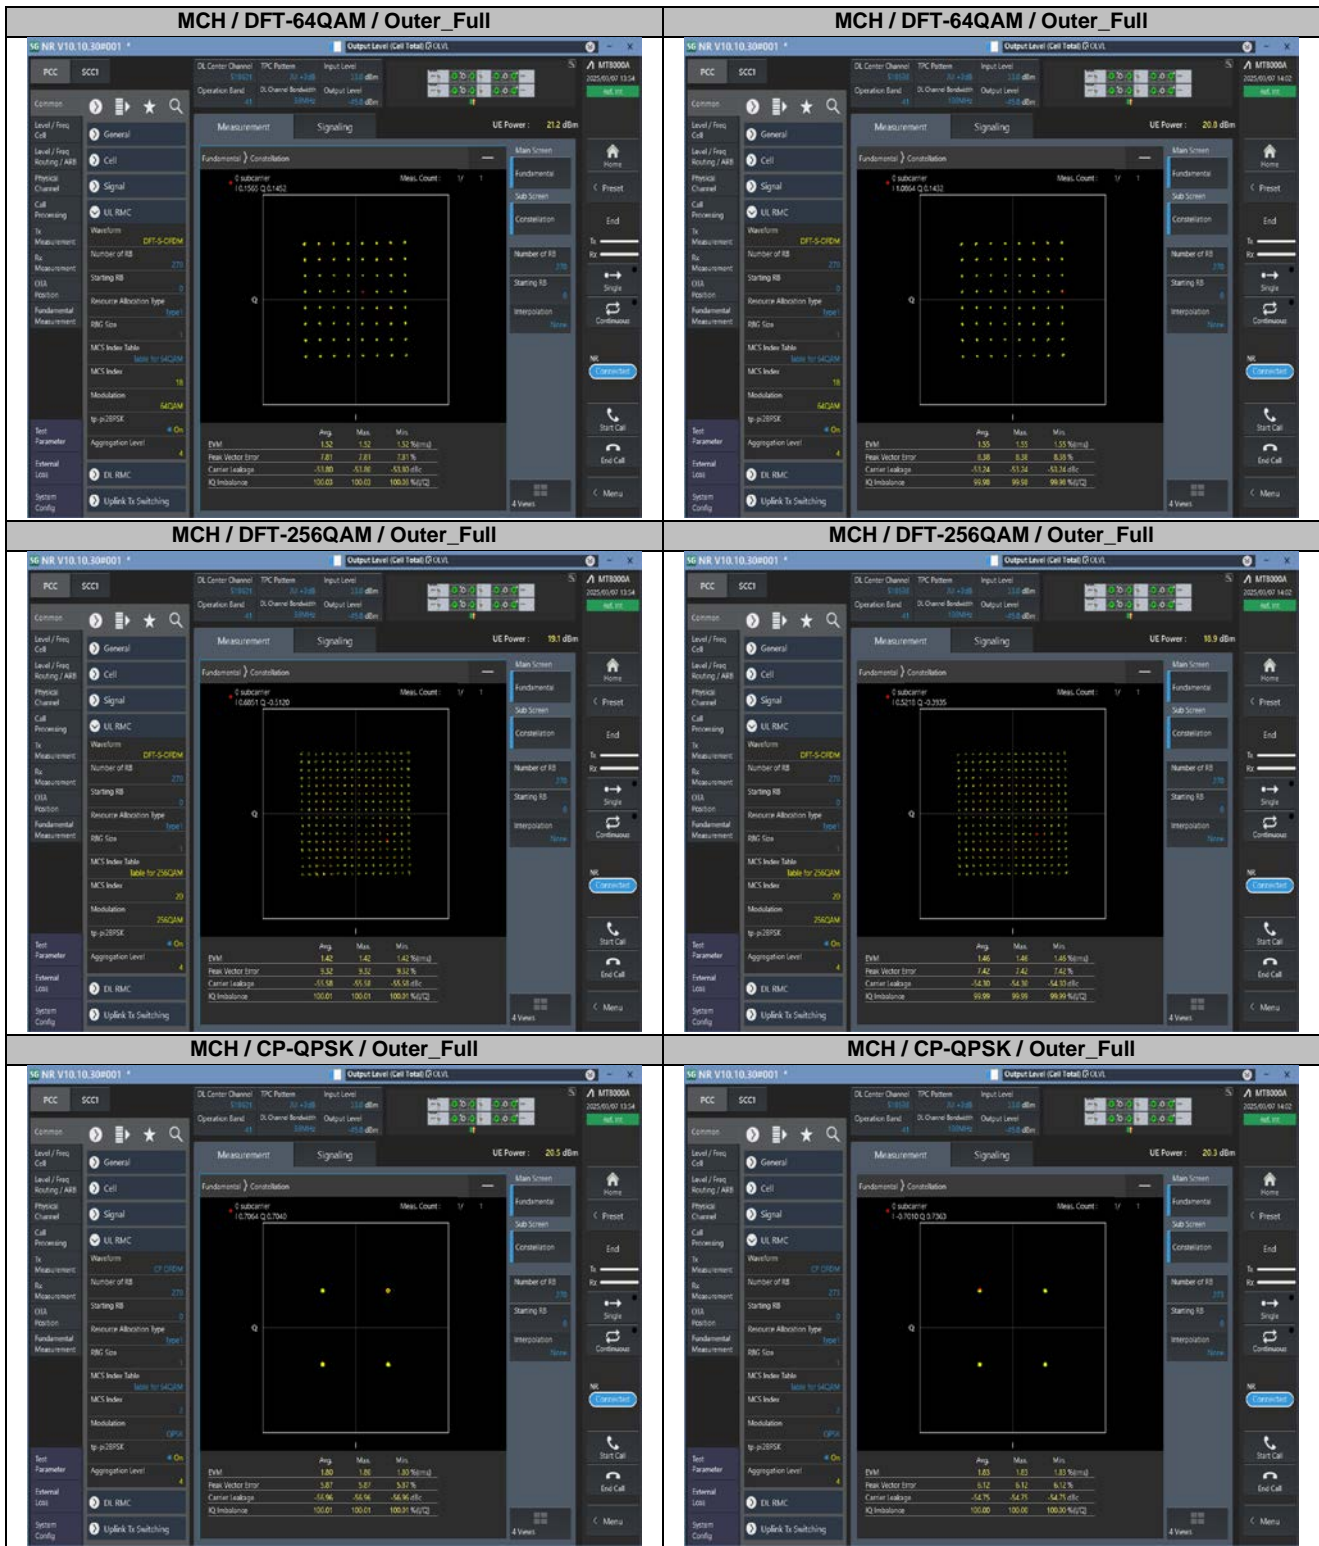

### 2.1. Test Results

Channel	RB	Result (dB)				Limit (dB)	Verdict
		15KHz / 50MHz		30KHz / 100MHz			
		DFT-Pi2BPSK	DFT-QPSK	DFT-Pi2BPSK	DFT-QPSK		
LCH	Outer_Full	9.06	8.19	8.51	8.35	13.00	Pass
MCH	Outer_Full	8.07	8.32	8.38	8.40	13.00	Pass
HCH	Outer_Full	8.76	7.23	9.27	8.67	13.00	Pass

### 2.2. Test Plots for SCS=15KHz

2.3. Test Plots for SCS=30KHz

### 3. Modulation Characteristics

#### 3.1. Test Plots