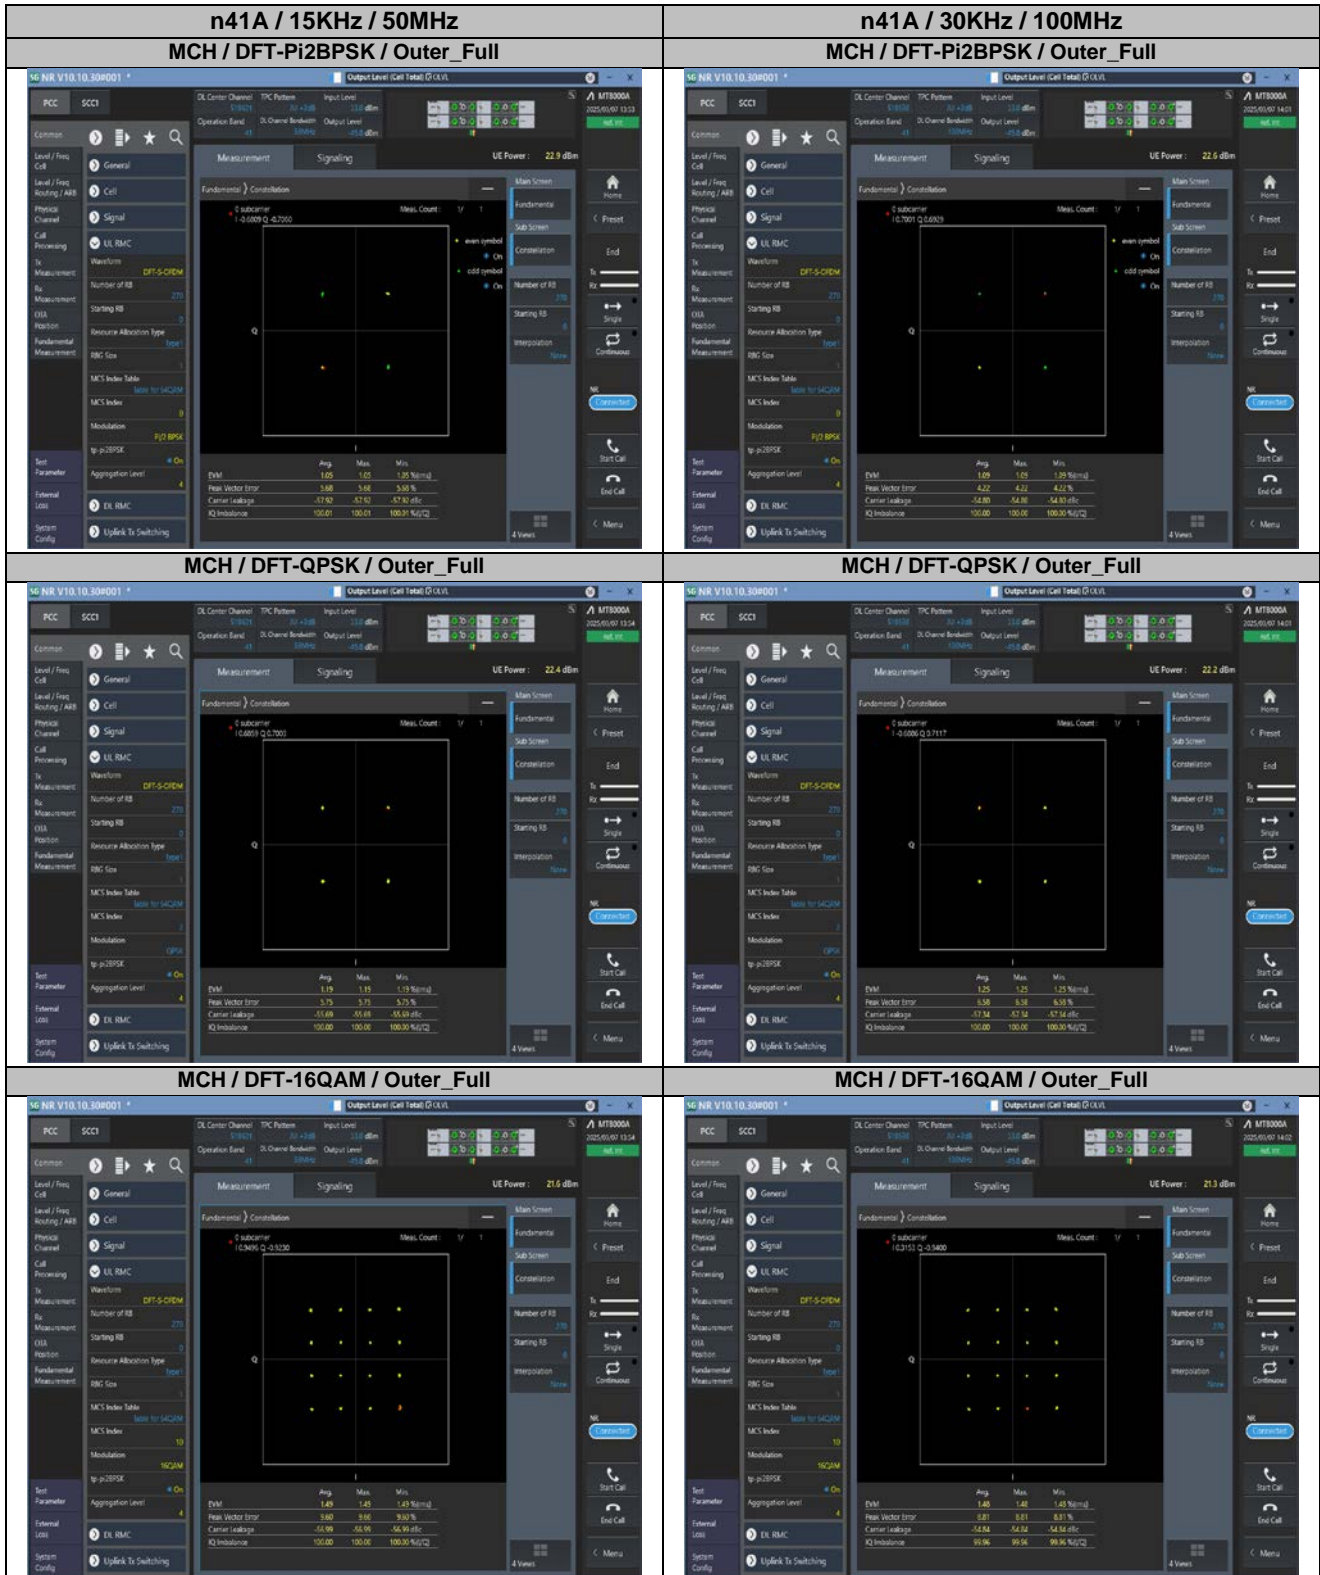

### 2.1. Test Results

Channel	RB	Result (dB)				Limit (dB)	Verdict
		15KHz / 50MHz		30KHz / 100MHz			
		DFT-Pi2BPSK	DFT-QPSK	DFT-Pi2BPSK	DFT-QPSK		
LCH	Outer_Full	9.06	8.19	8.51	8.35	13.00	Pass
MCH	Outer_Full	8.07	8.32	8.38	8.40	13.00	Pass
HCH	Outer_Full	8.76	7.23	9.27	8.67	13.00	Pass

### 2.2. Test Plots for SCS=15KHz

2.3. Test Plots for SCS=30KHz

### 3. Modulation Characteristics

#### 3.1. Test Plots