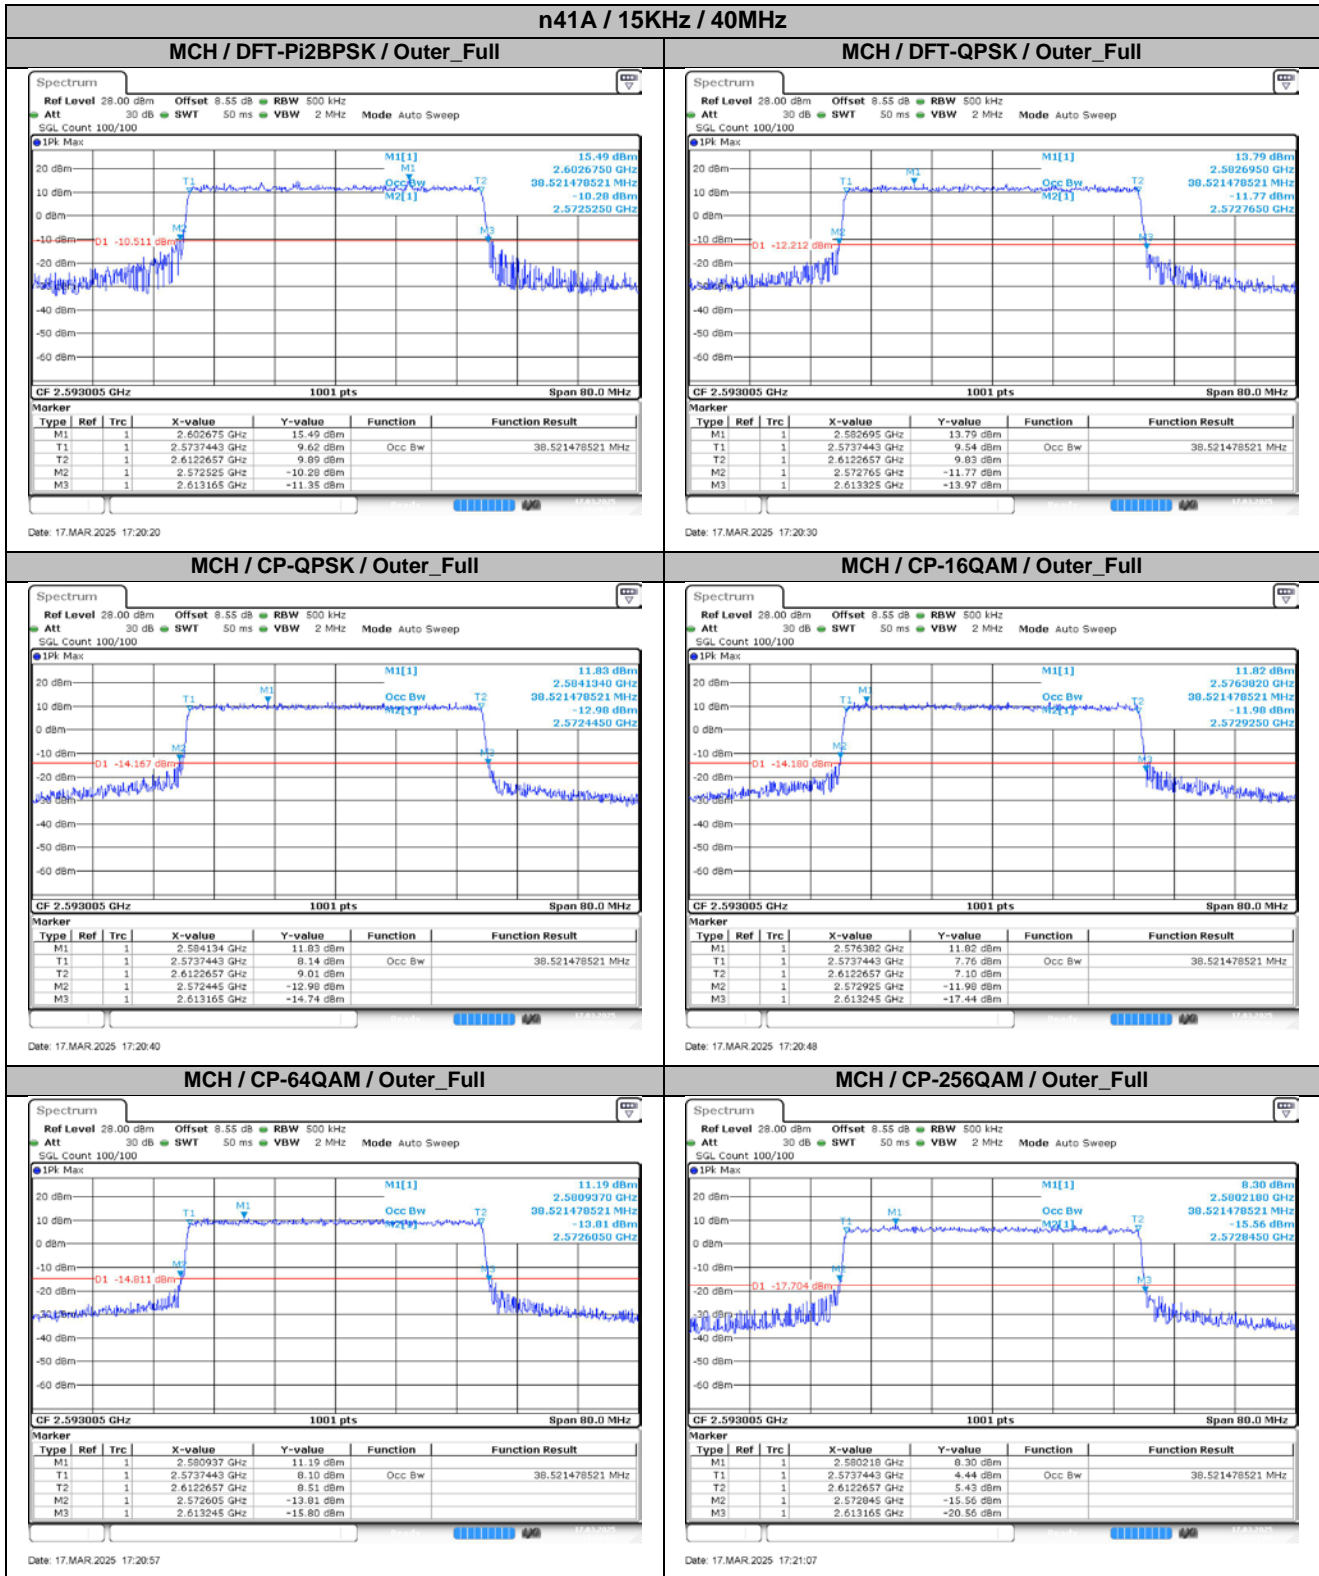

#### 3.1. Test Plots

### 4. 99% Occupied Bandwidth & 26dB Emission Bandwidth

4.2. Test Plots for SCS=15KHz

4.1. Test Plots for SCS=30KHz