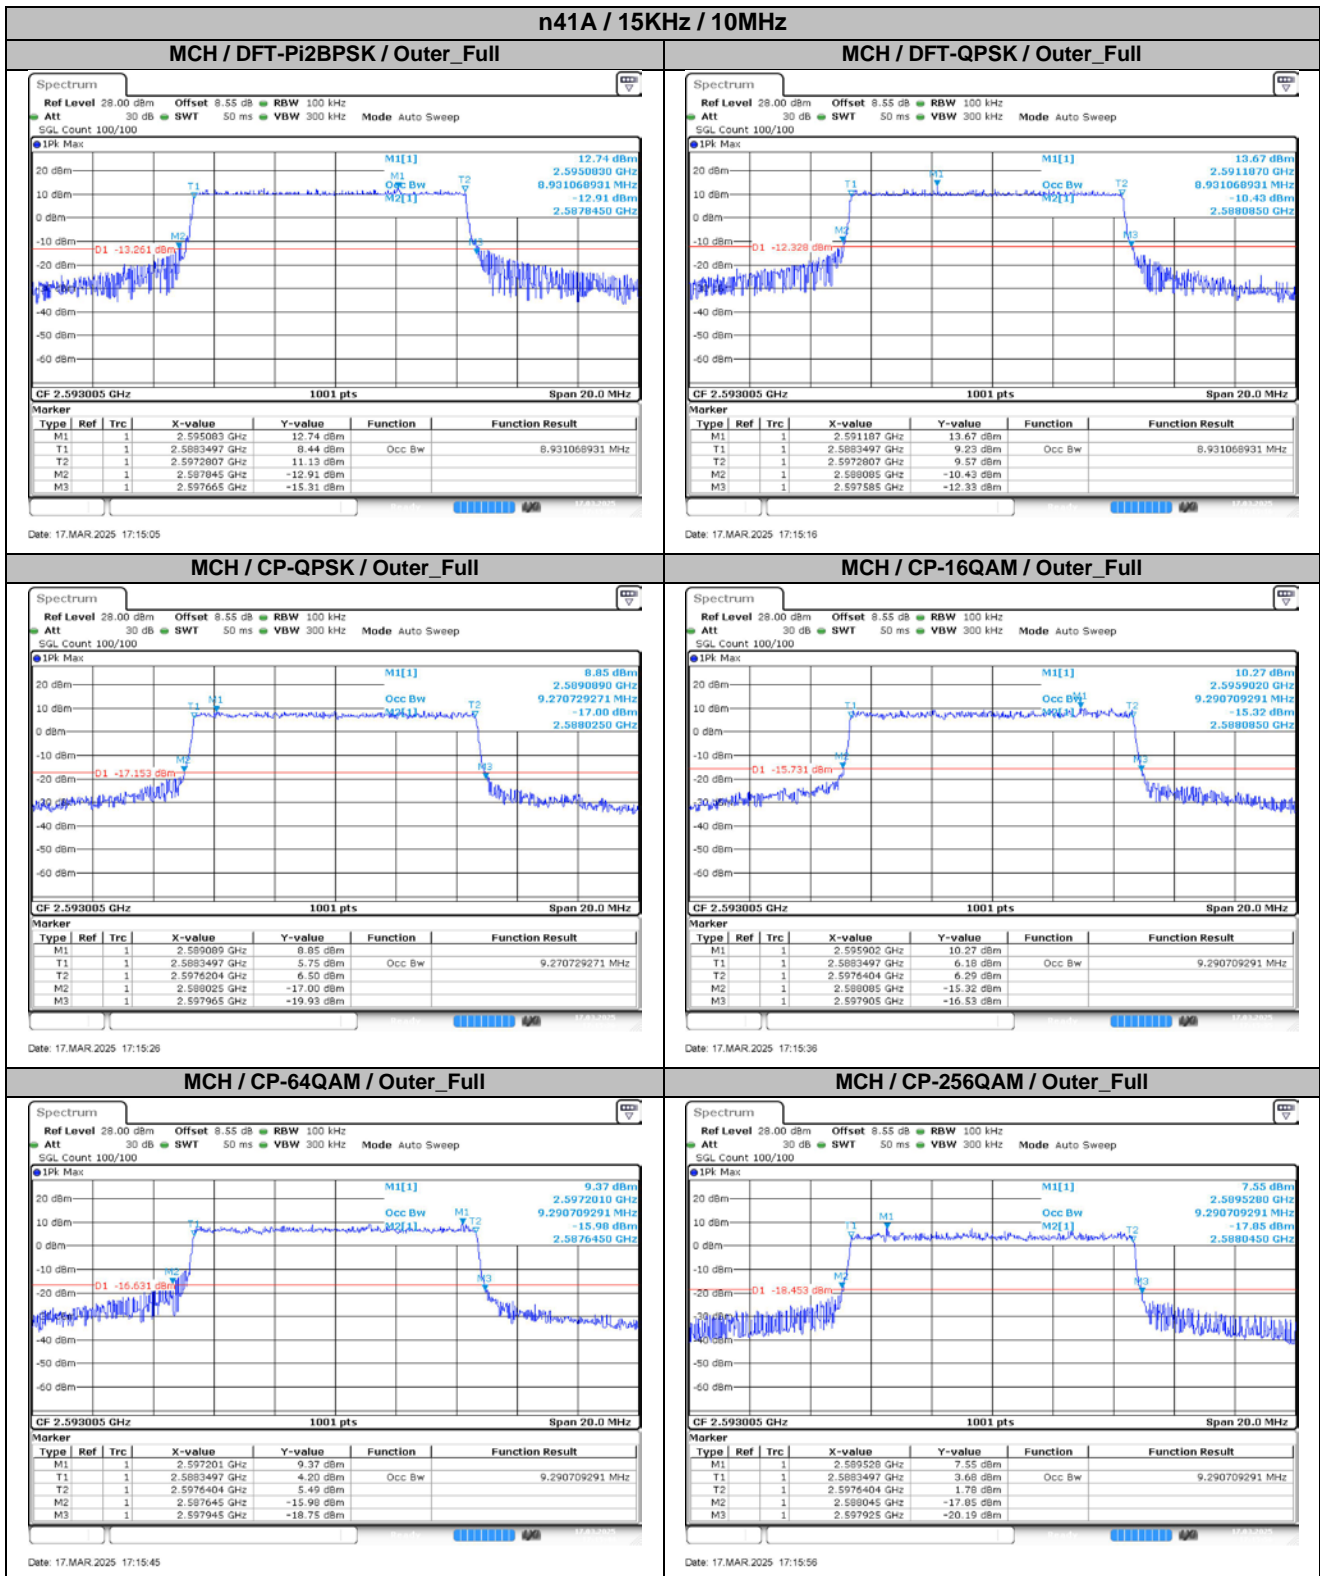

4.2. Test Plots for SCS=15KHz