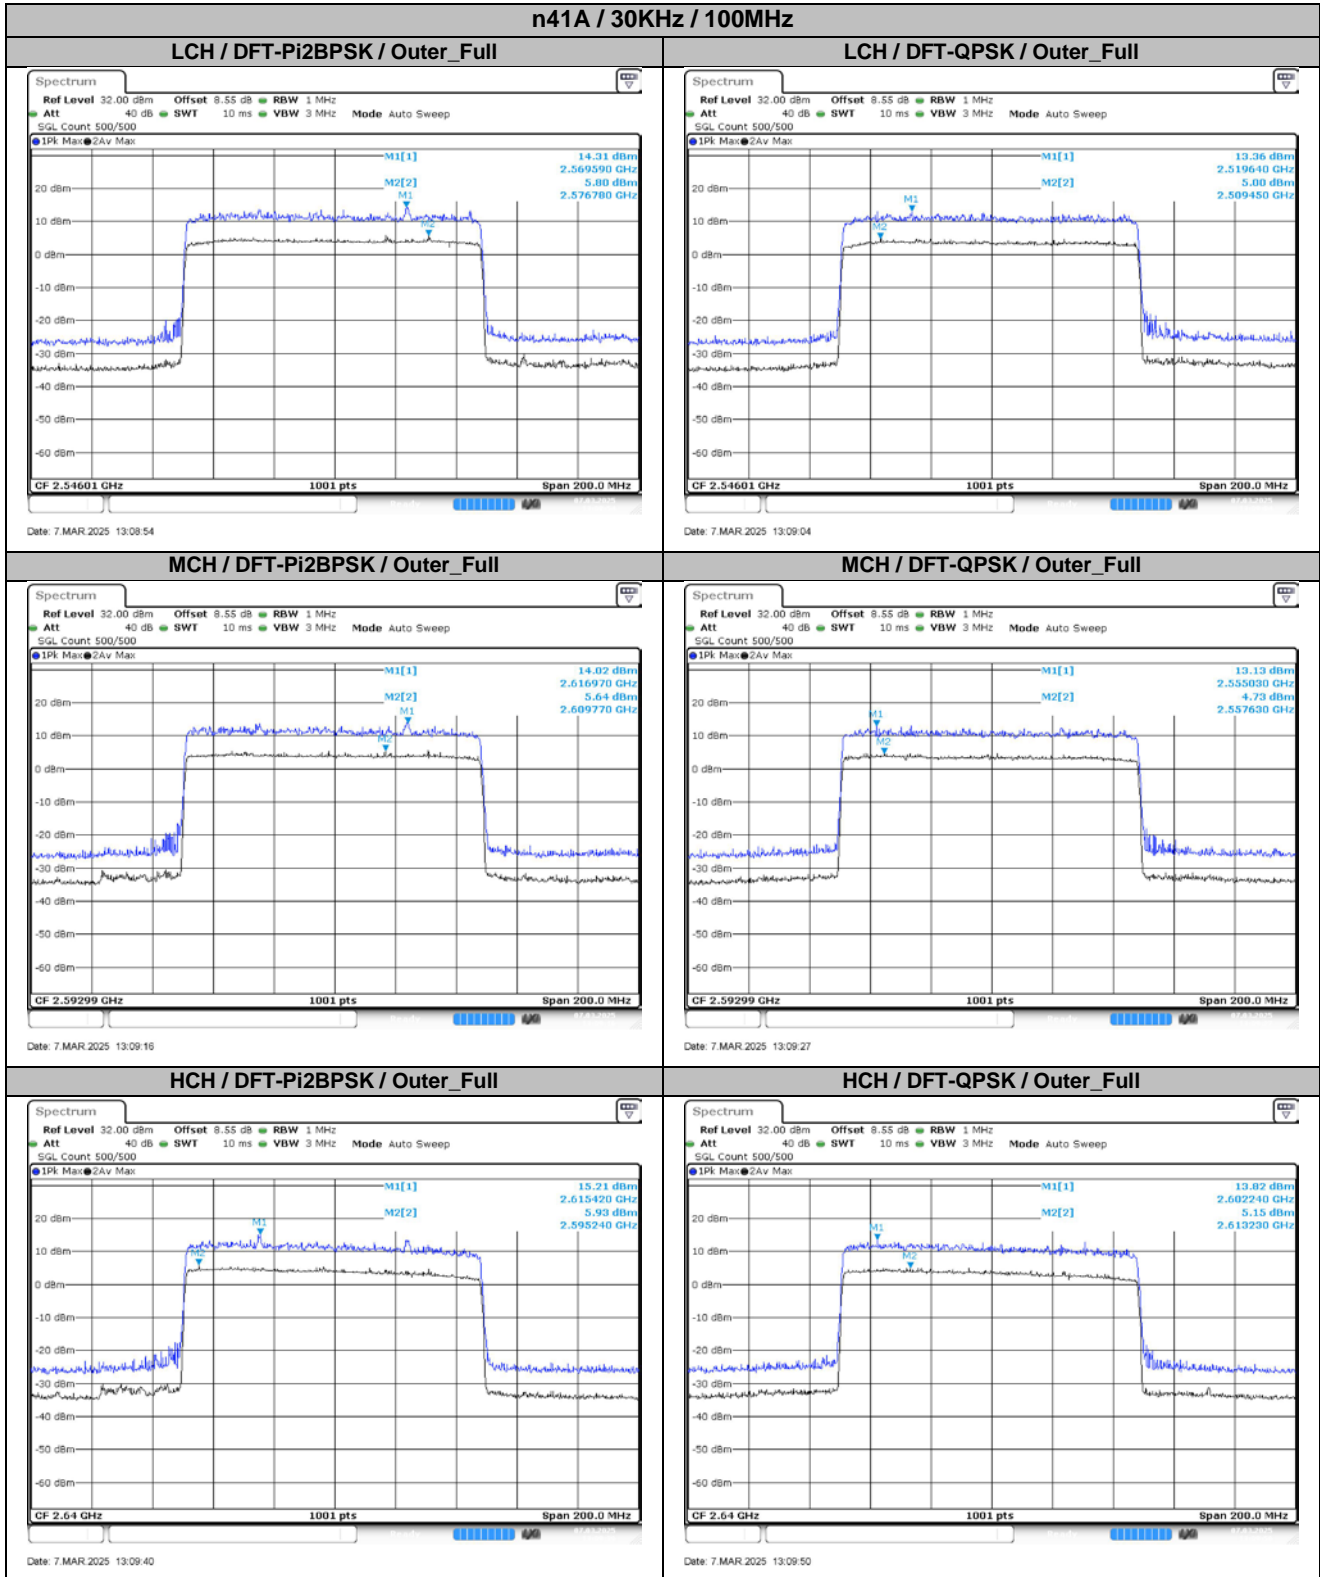

## 2. Peak-to-Average Ratio

### 2.1. Test Results

Channel	RB	Result (dB)				Limit (dB)	Verdict
		15KHz / 50MHz		30KHz / 100MHz			
		DFT-Pi2BPSK	DFT-QPSK	DFT-Pi2BPSK	DFT-QPSK		
LCH	Outer_Full	9.06	8.19	8.51	8.35	13.00	Pass
MCH	Outer_Full	8.07	8.32	8.38	8.40	13.00	Pass
HCH	Outer_Full	8.76	7.23	9.27	8.67	13.00	Pass

### 2.2. Test Plots for SCS=15KHz

2.3. Test Plots for SCS=30KHz