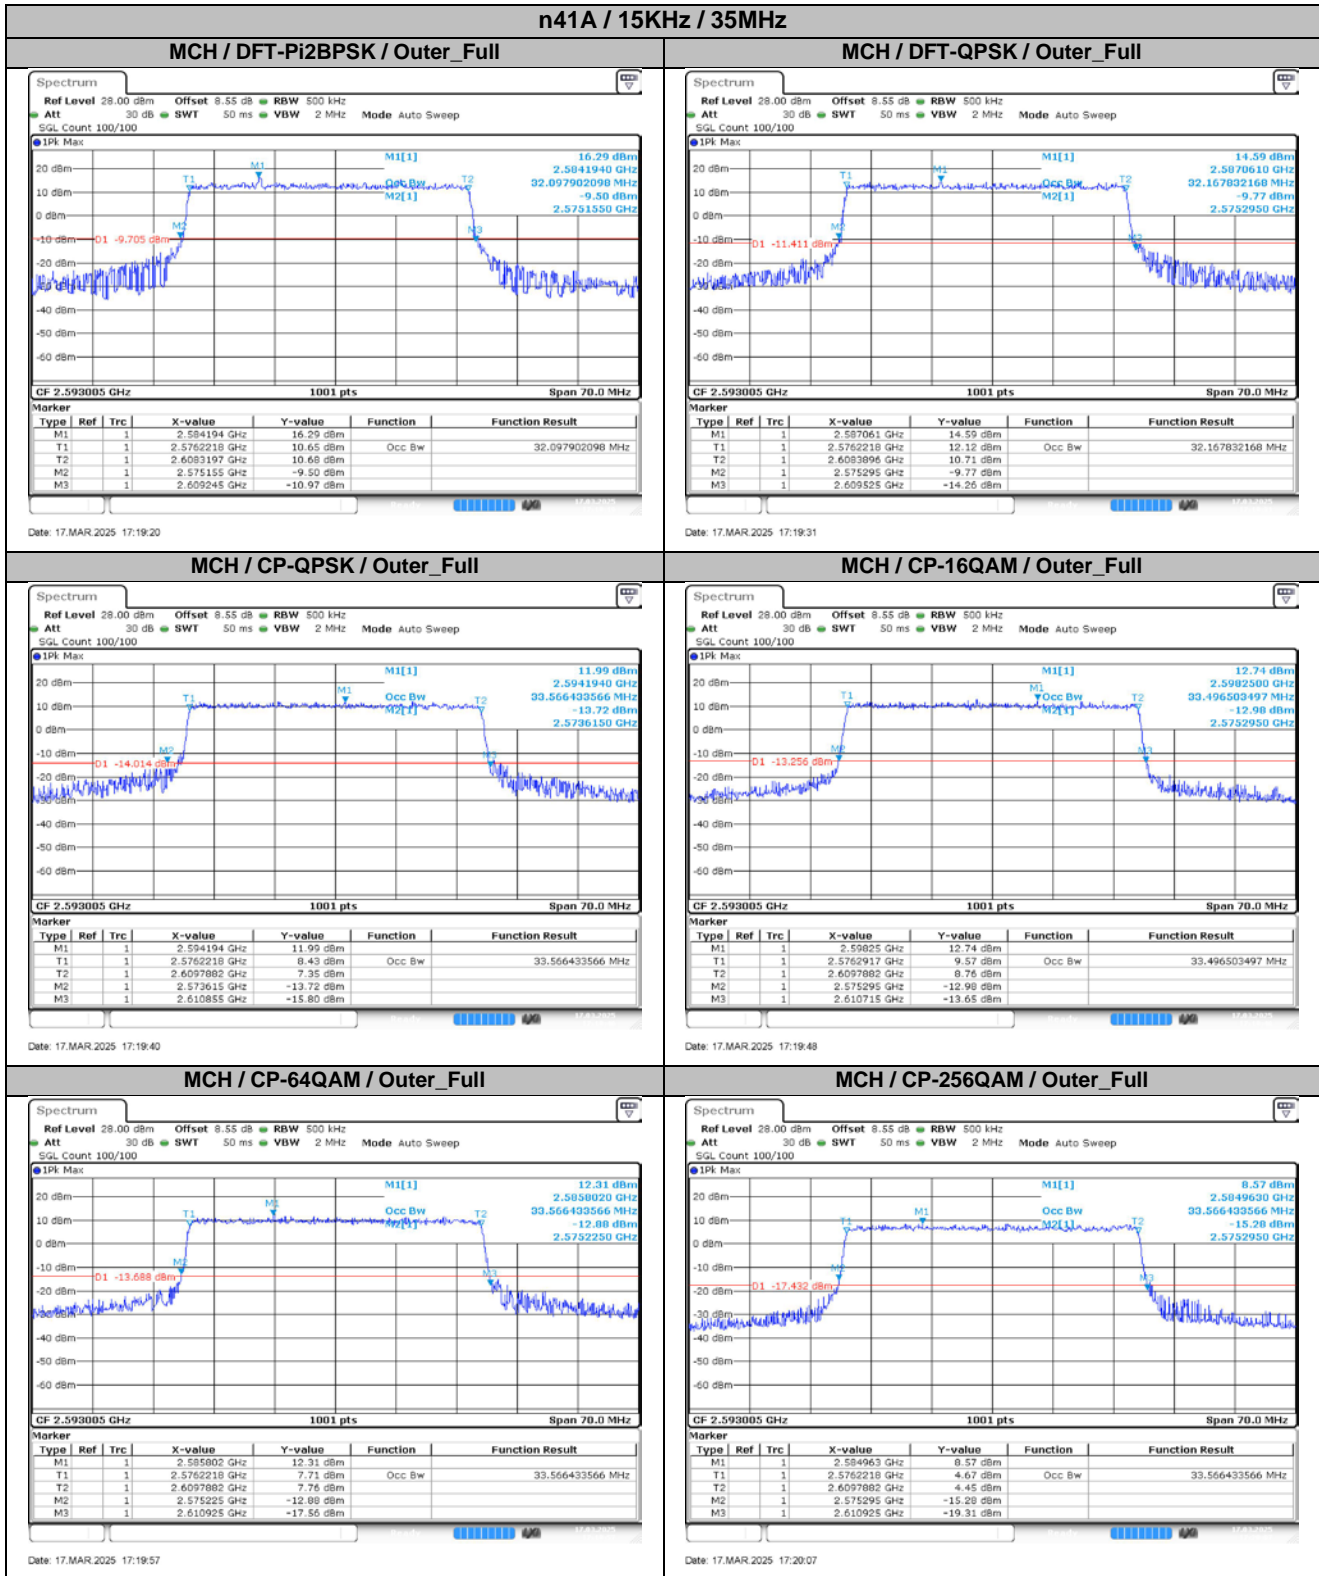

#### 3.1. Test Plots

### 4. 99% Occupied Bandwidth & 26dB Emission Bandwidth

80MHz	CP-16QAM	Outer_Full	N/A	77.36	N/A	80.64	Pass
80MHz	CP-64QAM	Outer_Full	N/A	77.36	N/A	80.80	Pass
80MHz	CP-256QAM	Outer_Full	N/A	77.20	N/A	80.80	Pass
90MHz	DFT-Pi2BPSK	Outer_Full	N/A	86.49	N/A	90.18	Pass
90MHz	DFT-QPSK	Outer_Full	N/A	86.49	N/A	90.18	Pass
90MHz	CP-QPSK	Outer_Full	N/A	87.21	N/A	90.90	Pass
90MHz	CP-16QAM	Outer_Full	N/A	87.21	N/A	90.72	Pass
90MHz	CP-64QAM	Outer_Full	N/A	87.21	N/A	90.72	Pass
90MHz	CP-256QAM	Outer_Full	N/A	87.39	N/A	90.90	Pass
100MHz	DFT-Pi2BPSK	Outer_Full	N/A	95.90	N/A	100.40	Pass
100MHz	DFT-QPSK	Outer_Full	N/A	95.90	N/A	100.20	Pass
100MHz	CP-QPSK	Outer_Full	N/A	97.10	N/A	100.80	Pass
100MHz	CP-16QAM	Outer_Full	N/A	97.30	N/A	101.40	Pass
100MHz	CP-64QAM	Outer_Full	N/A	97.10	N/A	101.20	Pass
100MHz	CP-256QAM	Outer_Full	N/A	97.10	N/A	100.80	Pass

4.2. Test Plots for SCS=15KHz

4.1. Test Plots for SCS=30KHz