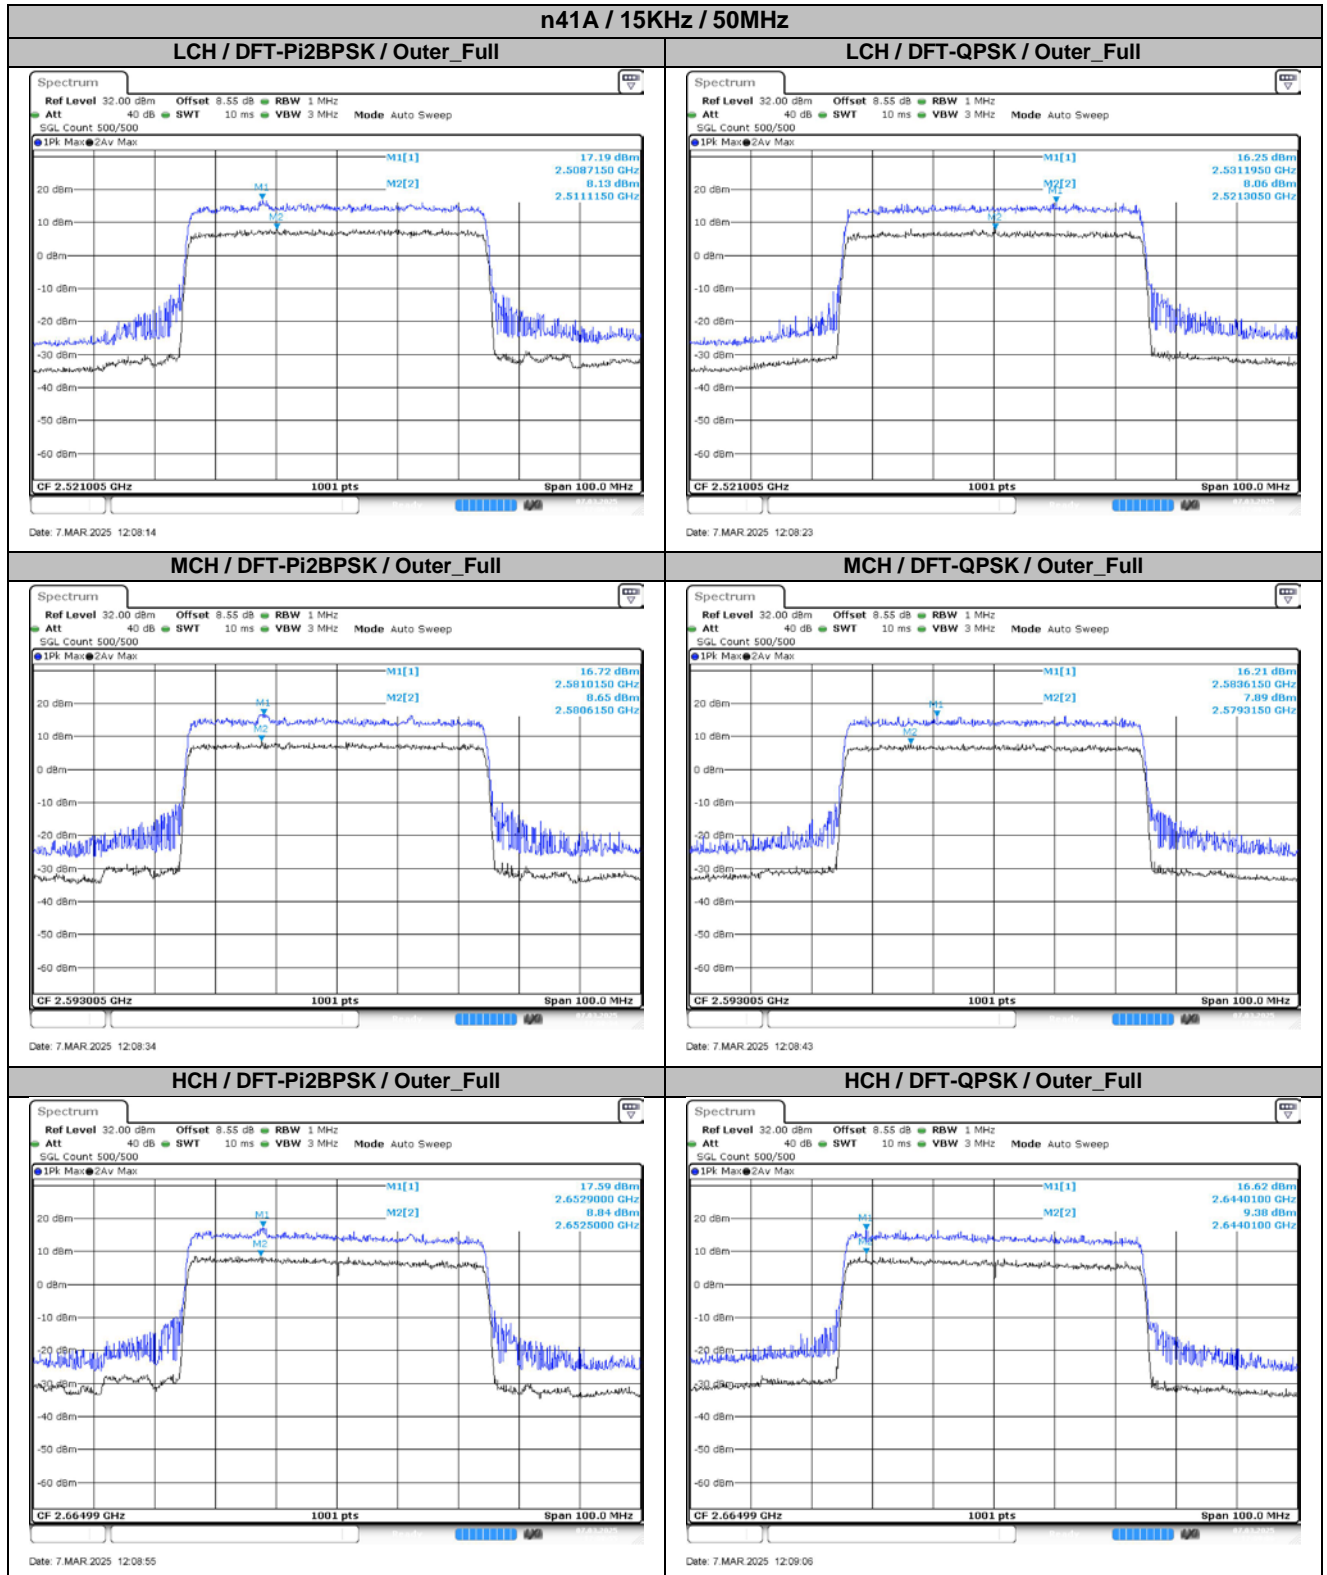

2. Peak-to-Average Ratio

2.1. Test Results

Channel	RB	Result (dB)				Limit (dB)	Verdict
		15KHz / 50MHz		30KHz / 100MHz			
		DFT-Pi2BPSK	DFT-QPSK	DFT-Pi2BPSK	DFT-QPSK		
LCH	Outer_Full	9.06	8.19	8.51	8.35	13.00	Pass
MCH	Outer_Full	8.07	8.32	8.38	8.40	13.00	Pass
HCH	Outer_Full	8.76	7.23	9.27	8.67	13.00	Pass

2.2. Test Plots for SCS=15KHz