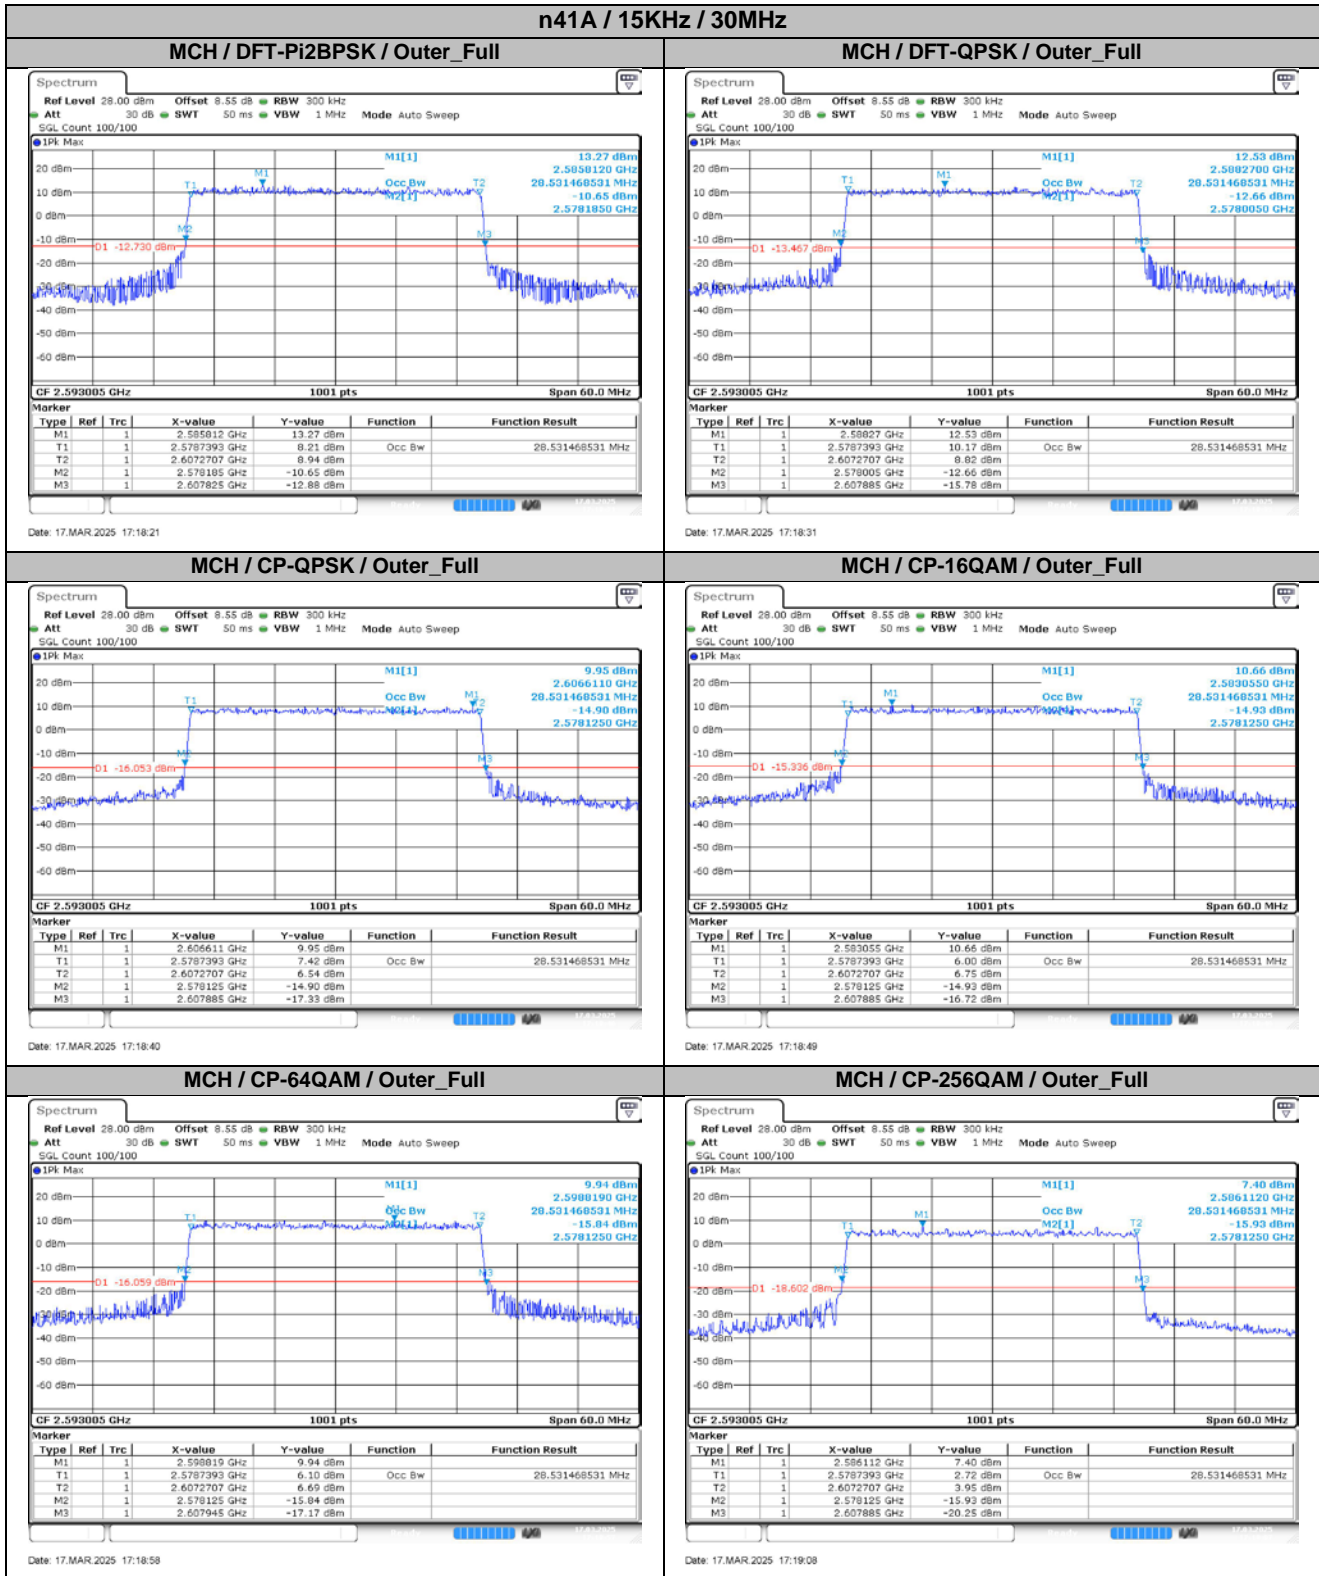

#### 3.1. Test Plots

### 4. 99% Occupied Bandwidth & 26dB Emission Bandwidth

4.2. Test Plots for SCS=15KHz

4.1. Test Plots for SCS=30KHz