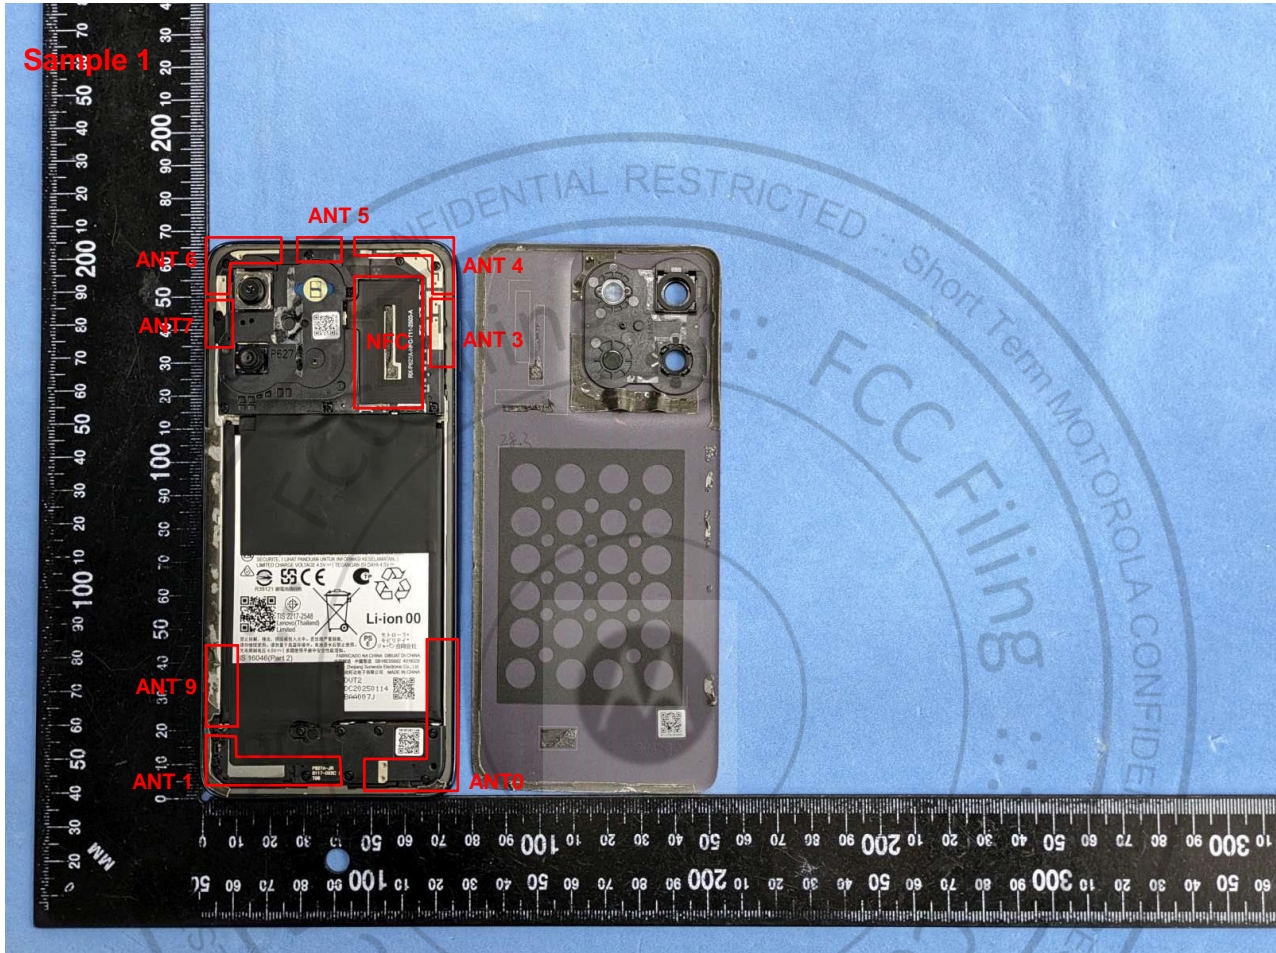

3. Internal Photograph of EUT

Brand Name: Motorola / Model Name: XT2529-2

Brand Name: Motorola / Model Name: XT2529-2

Brand Name: Motorola / Model Name: XT2529-2

Brand Name: Motorola / Model Name: XT2529-2

Brand Name: Motorola / Model Name: XT2529-2

Brand Name: Motorola / Model Name: XT2529-2

Brand Name: Motorola / Model Name: XT2529-2

Brand Name: Motorola / Model Name: XT2529-2

Brand Name: Motorola / Model Name: XT2529-2