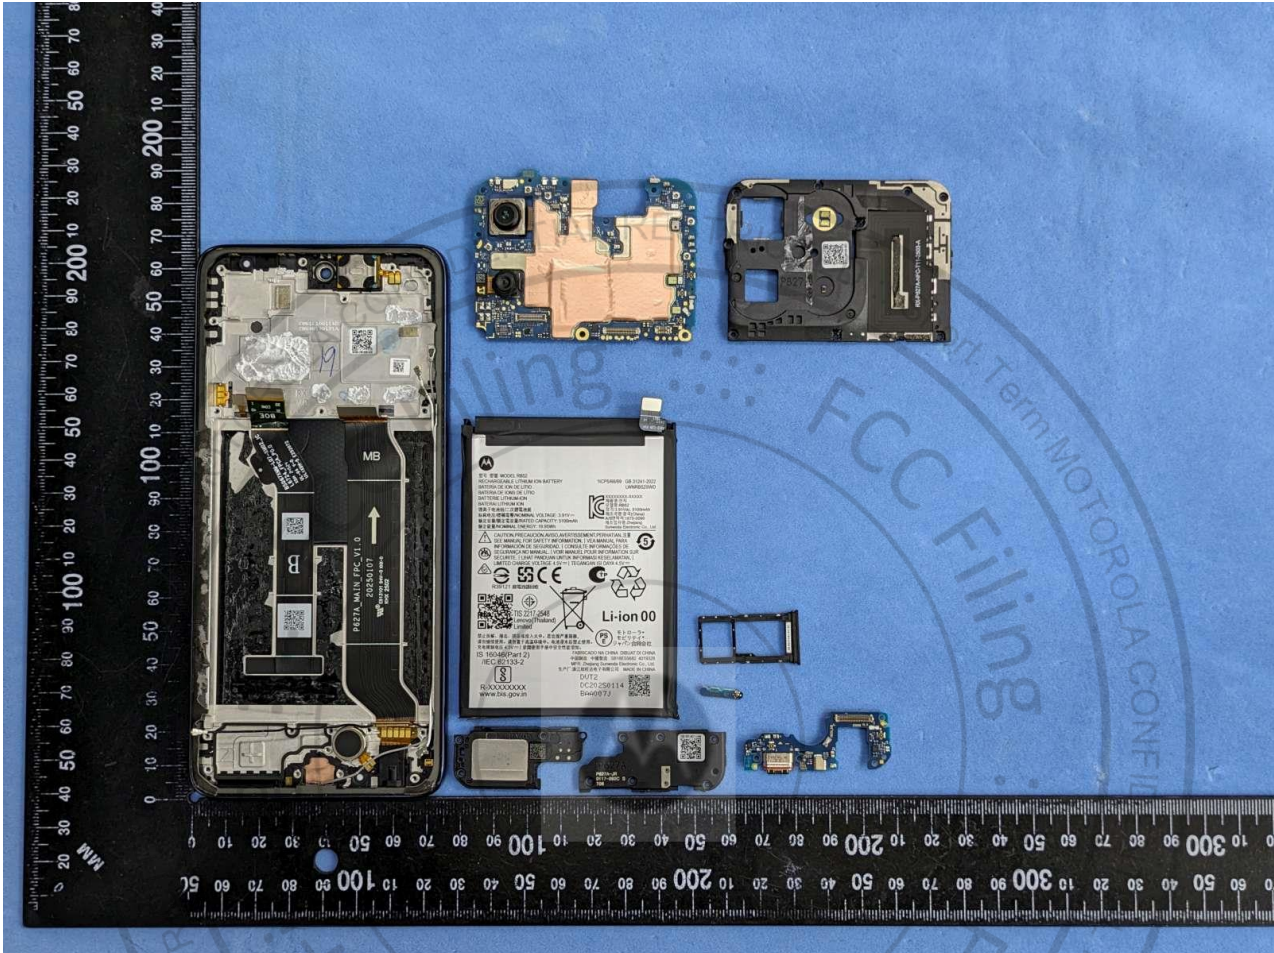

3. Internal Photograph of EUT

Brand Name: Motorola / Model Name: XT2529-2

Brand Name: Motorola / Model Name: XT2529-2

Brand Name: Motorola / Model Name: XT2529-2

Brand Name: Motorola / Model Name: XT2529-2

Brand Name: Motorola / Model Name: XT2529-2

Brand Name: Motorola / Model Name: XT2529-2

Brand Name: Motorola / Model Name: XT2529-2

Brand Name: Motorola / Model Name: XT2529-2

Brand Name: Motorola / Model Name: XT2529-2