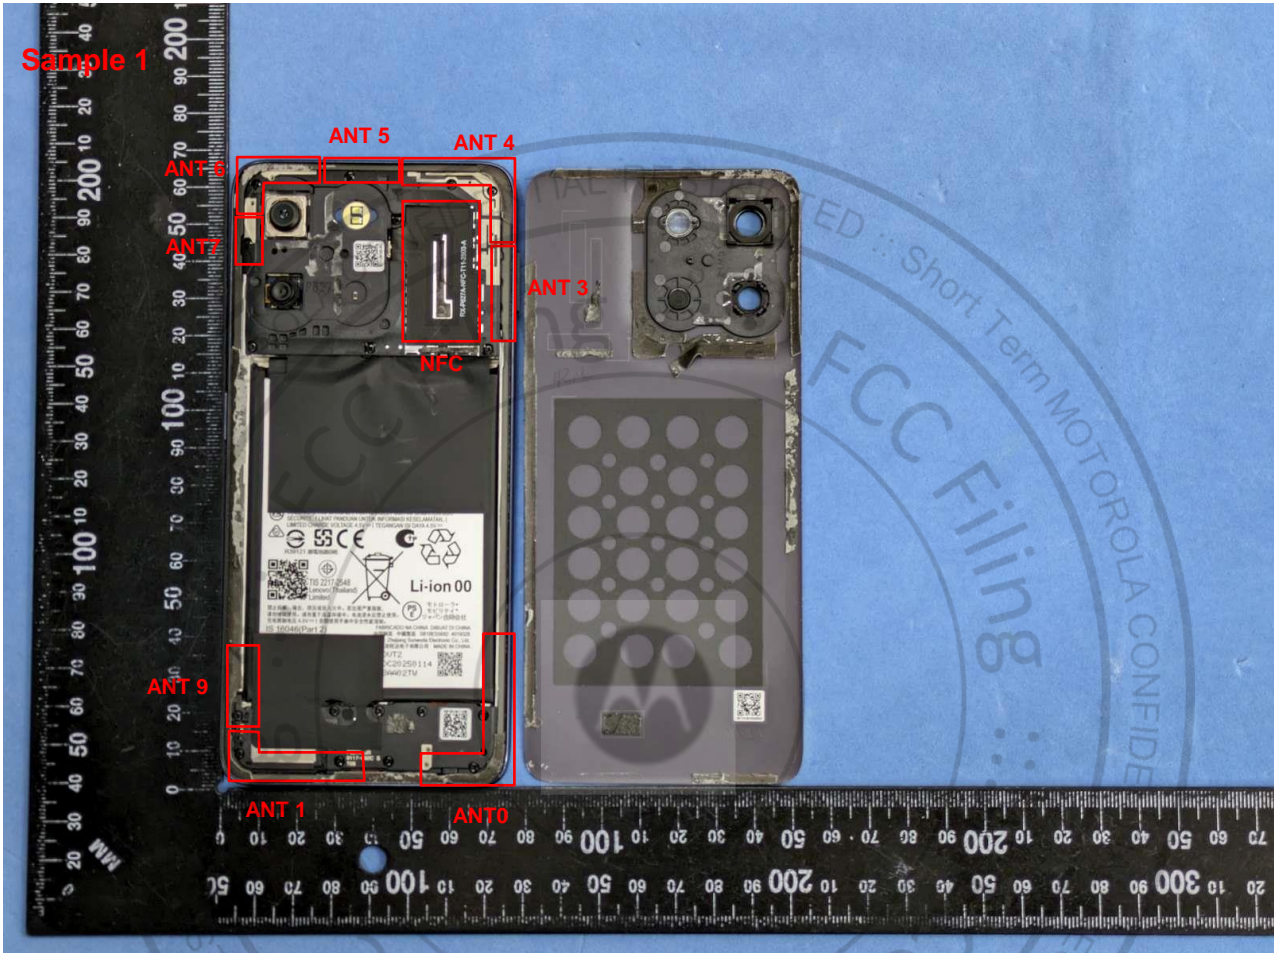

3. Internal Photograph of EUT

Brand Name: Motorola / Model Name: XT2529-1

Brand Name: Motorola / Model Name: XT2529-1

Brand Name: Motorola / Model Name: XT2529-1

Brand Name: Motorola / Model Name: XT2529-1

Brand Name: Motorola / Model Name: XT2529-1

Brand Name: Motorola / Model Name: XT2529-1

Brand Name: Motorola / Model Name: XT2529-1

Brand Name: Motorola / Model Name: XT2529-1

Brand Name: Motorola / Model Name: XT2529-1