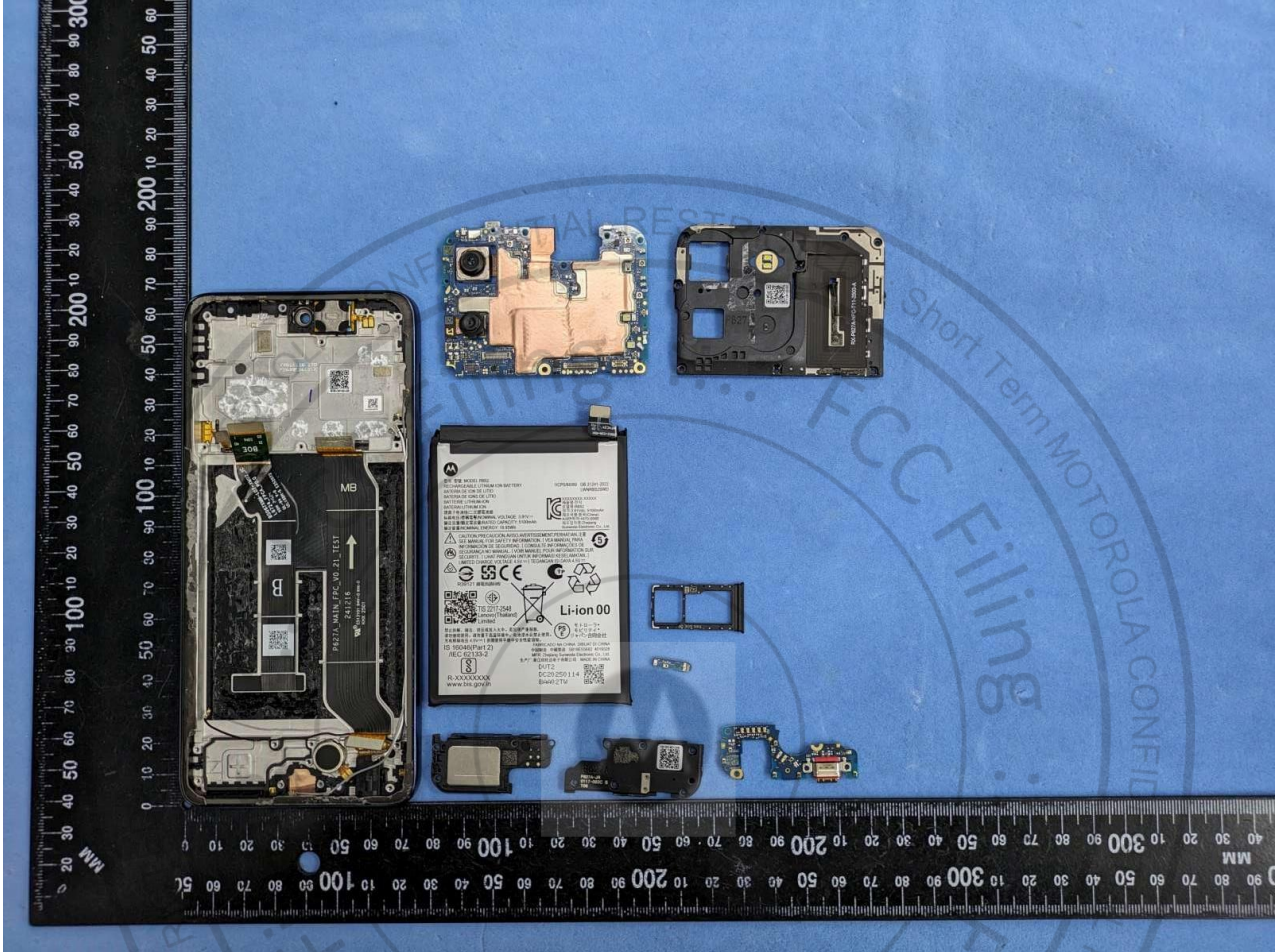

3. Internal Photograph of EUT

Brand Name: Motorola / Model Name: XT2529-1

Brand Name: Motorola / Model Name: XT2529-1

Brand Name: Motorola / Model Name: XT2529-1

Brand Name: Motorola / Model Name: XT2529-1

Brand Name: Motorola / Model Name: XT2529-1

Brand Name: Motorola / Model Name: XT2529-1

Brand Name: Motorola / Model Name: XT2529-1

Brand Name: Motorola / Model Name: XT2529-1

Brand Name: Motorola / Model Name: XT2529-1