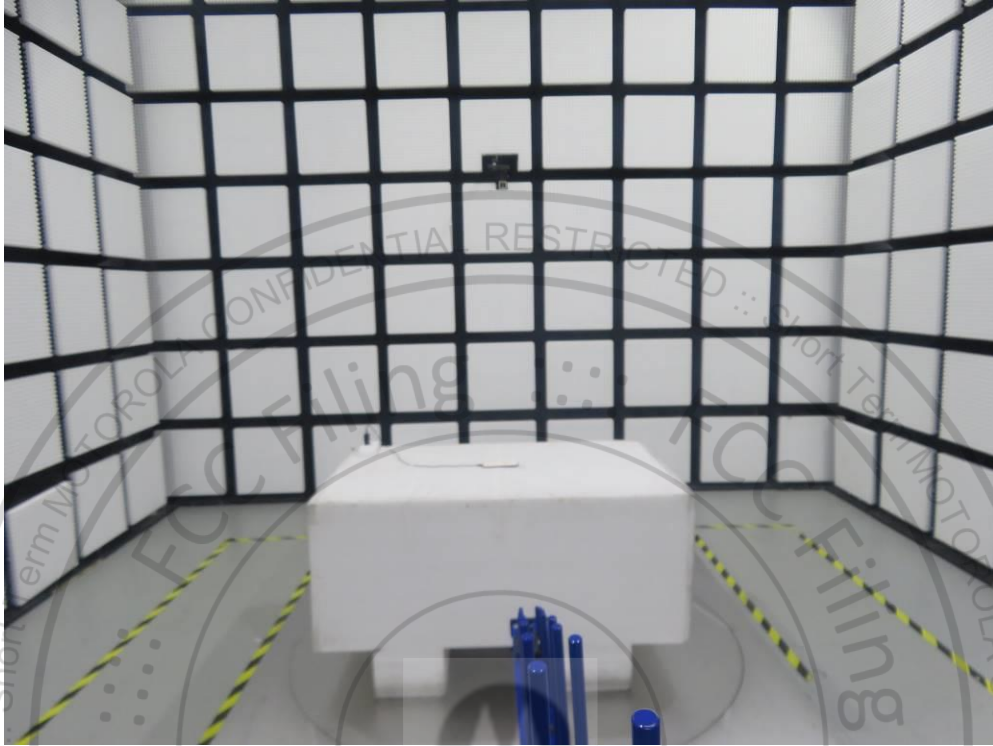

## Appendix B. Setup Photographs

<Conducted Emission> for BT/BLE/ WLAN 2.4G/5G /NFC

Remote View

Rear View

<Radiated Emission>  
03CH08-KS  
X Plane for BT/BLE/WLAN 2.4G/5G  
LF

HF

<Radiated Emission>  
03CH02-KS for NFC  
9kHz~30MHz

30MHz~1GHz

DFS

<Radiated Emission>

03CH01-SZ

X Plane for LTE B7

LF

HF

<Radiated Emission>