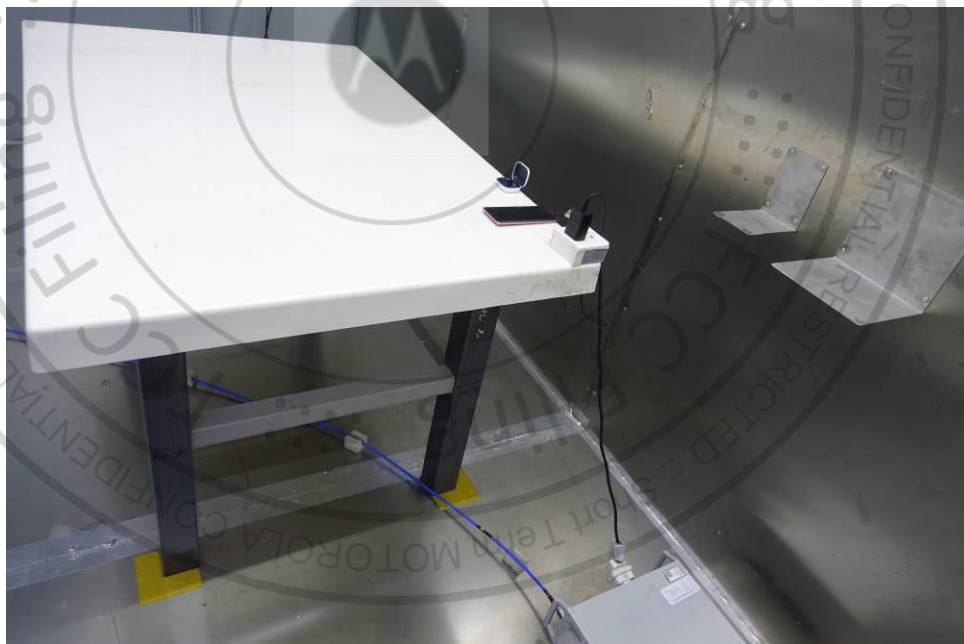

## Appendix B. Setup Photographs

<Conducted Emission> for BT/BLE/ WLAN 2.4G/5G /NFC

Remote View

Rear View

<Radiated Emission>  
03CH08-KS  
X Plane for BT/BLE/WLAN 2.4G/5G  
LF

HF

<Radiated Emission>  
03CH02-KS for NFC  
9kHz~30MHz

30MHz~1GHz

DFS

<Radiated Emission>

03CH01-SZ

X Plane for LTE B7

LF

HF

<Radiated Emission>