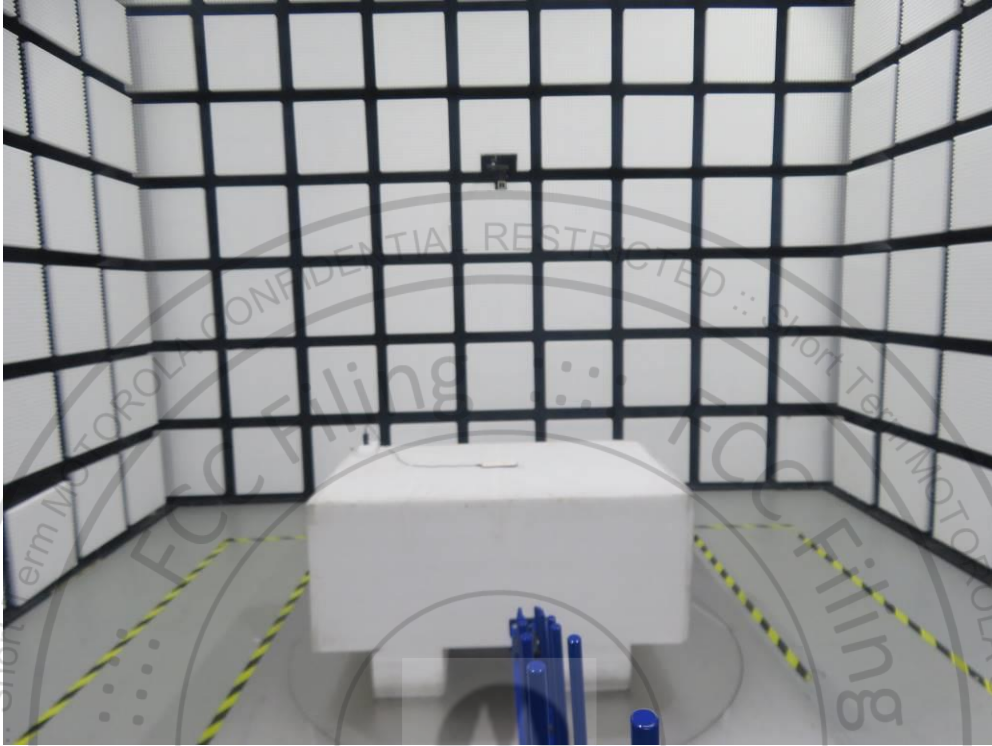

Appendix B. Setup Photographs

<Conducted Emission> for BT/BLE/ WLAN 2.4G/5G /NFC

Remote View

Rear View

<Radiated Emission>
03CH08-KS
X Plane for BT/BLE/WLAN 2.4G/5G
LF

HF

<Radiated Emission>
03CH02-KS for NFC
9kHz~30MHz

30MHz~1GHz

DFS

<Radiated Emission>

03CH01-SZ

X Plane for LTE B7

LF

HF

<Radiated Emission>
03CH01-SZ
Z Plane for 5GNR n5 NSA
LF

HF

Setup Photographs for Reference Report:

Appendix C. Setup Photographs

<Radiated Emission>

Y Plane

LF

HF