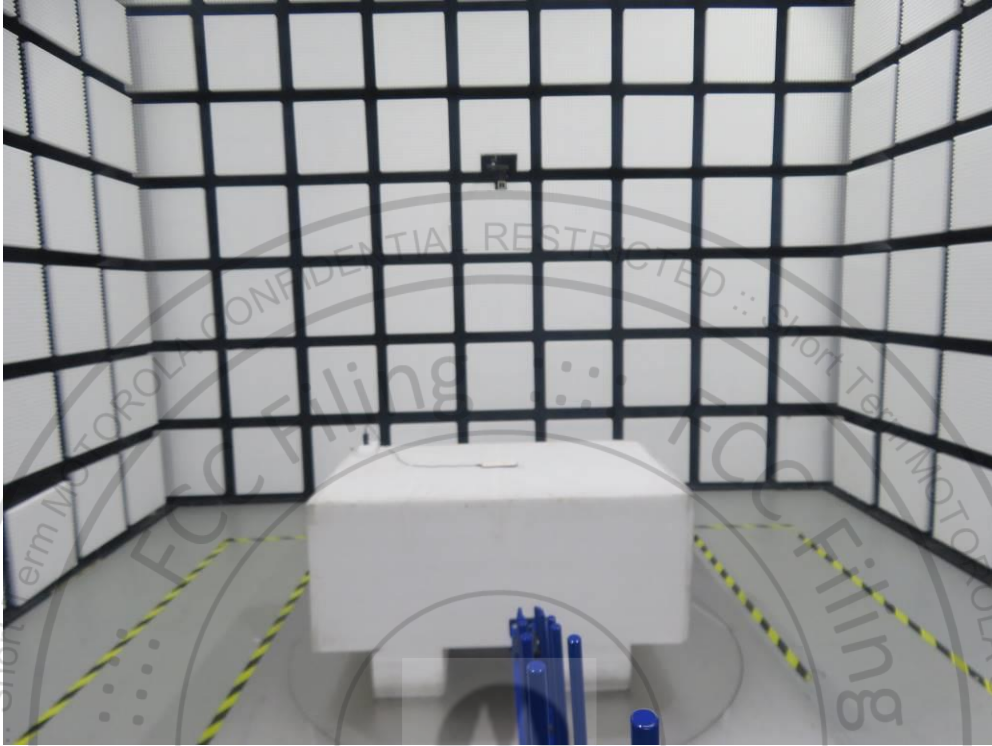

Appendix B. Setup Photographs

<Conducted Emission> for BT/BLE/ WLAN 2.4G/5G /NFC

Remote View

Rear View

<Radiated Emission>
03CH08-KS
X Plane for BT/BLE/WLAN 2.4G/5G
LF

HF

<Radiated Emission>
03CH02-KS for NFC
9kHz~30MHz

30MHz~1GHz

DFS

<Radiated Emission>

03CH01-SZ

X Plane for LTE B7

LF

HF

<Radiated Emission>

03CH01-SZ

Z Plane for 5GNR n5 NSA

LF

HF

Setup Photographs for Reference Report:

Appendix C. Setup Photographs

<Radiated Emission>

Z Plane for LTE Band 2/66